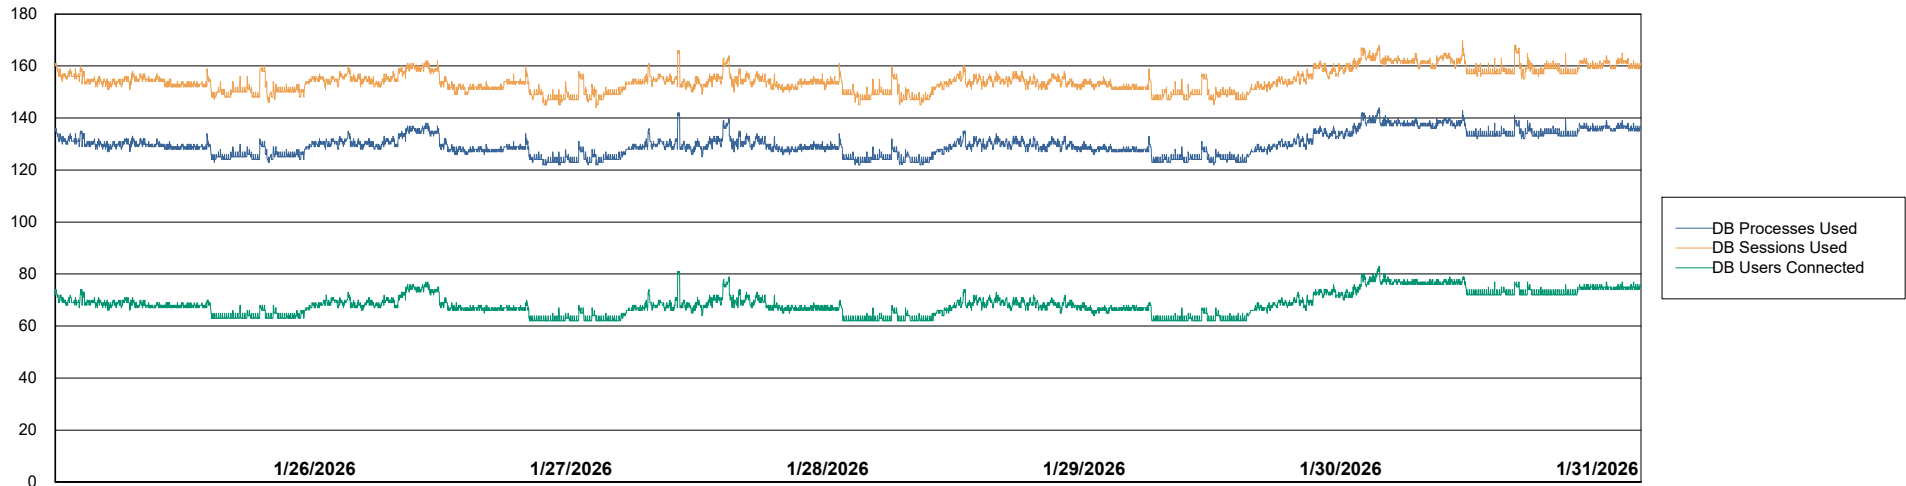

Database Performance VOS_PRD_ABSORA1-2022_ABS1