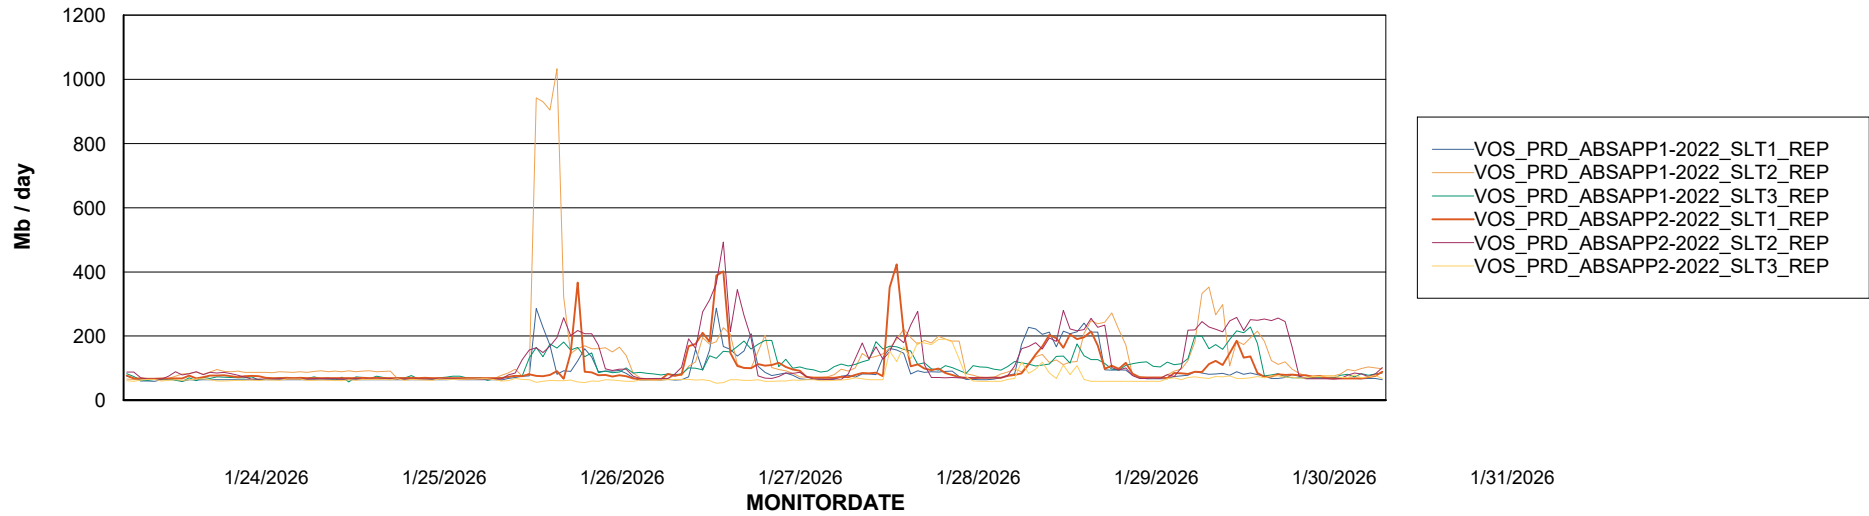

Avg memory used per ABS Server Service

Avg users per day per ABS server

Weekly SLA Customer Report

Customer VOS_Production
Database ID 143

ABSSolute Application ReportServer Services

Avg memory used per ReportServer Service