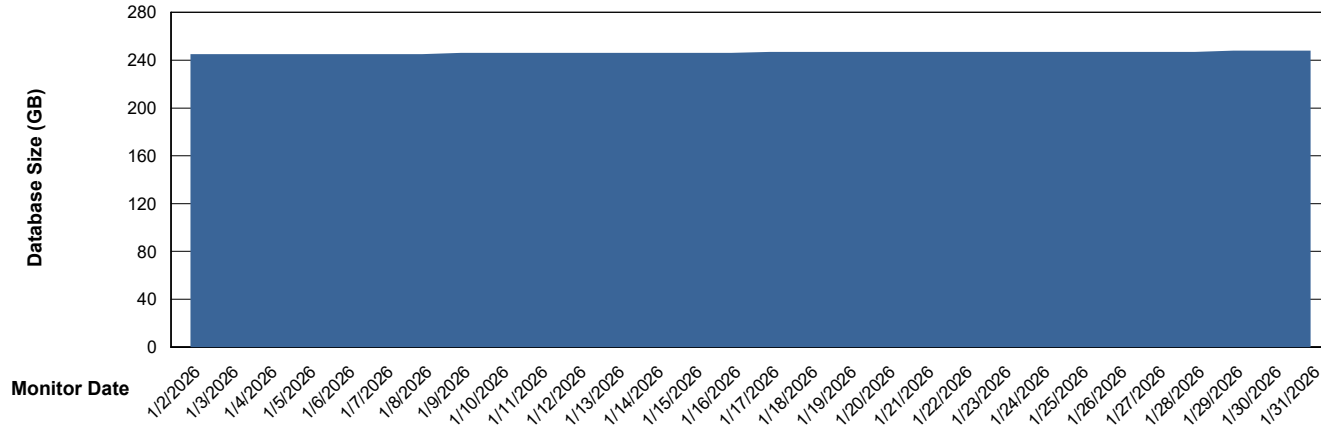

DB Processes Max 1,000

Weekly SLA Customer Report

Customer VOS_Production
Database ID 143

DATABASE SIZE VOS_PRD_ABSBI-2018_ABS1

Database growth over last month

DATABASE SIZE VOS_PRD_ABSBI-2025_ABS1

Database growth over last month