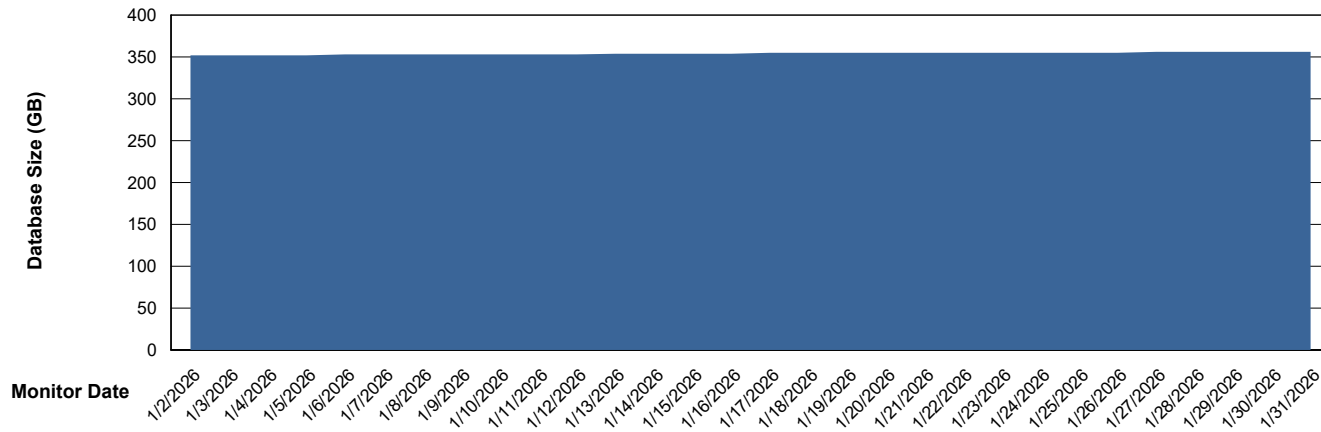

DB Processes Max 1,000

Weekly SLA Customer Report

Customer VOS_Production
Database ID 143

DATABASE SIZE VOS_PRD_ABSBI-2018_ABS1

Database growth over last month

DATABASE SIZE VOS_PRD_ABSBI-2025_ABS1

Database growth over last month