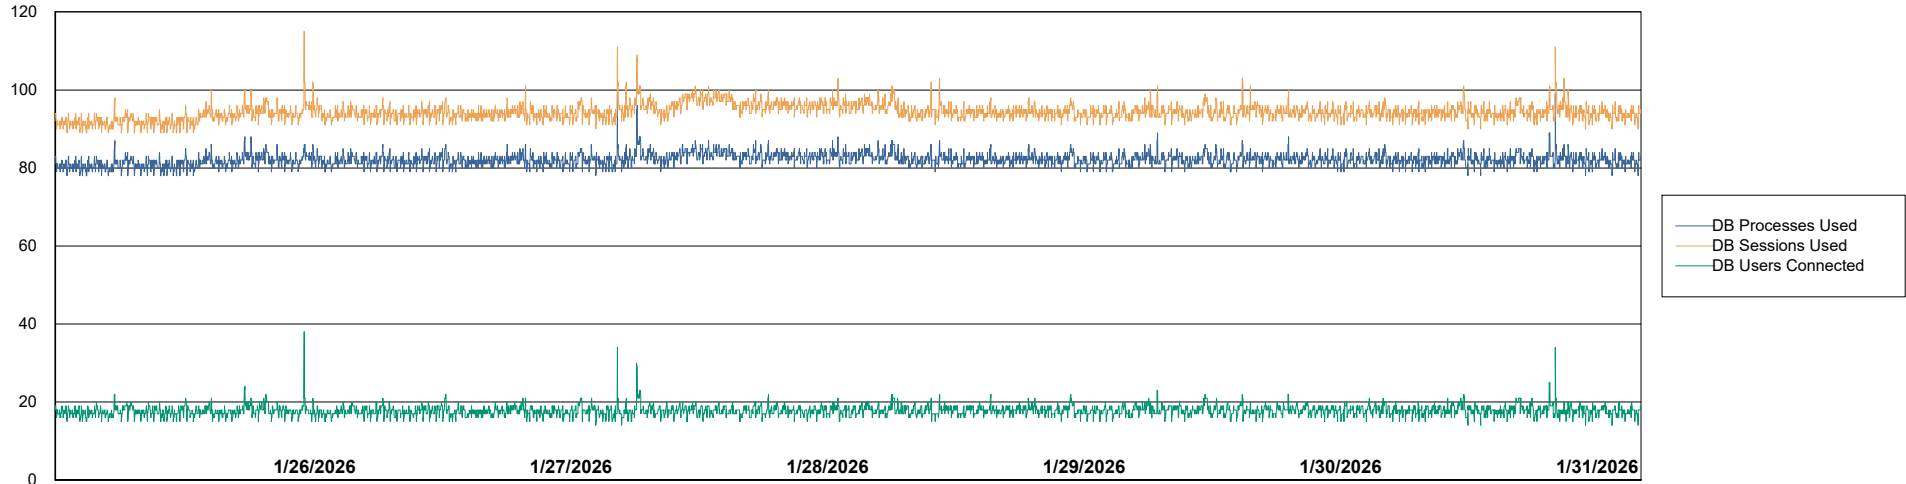

Weekly SLA Customer Report

Customer VOS_Production
Database ID 143

Database Performance VOS_PRD_ABSBI-2018_ABS1

Weekly SLA Customer Report

Customer VOS_Production
Database ID 143

Database Performance VOS_PRD_ABSBI-2025_ABS1