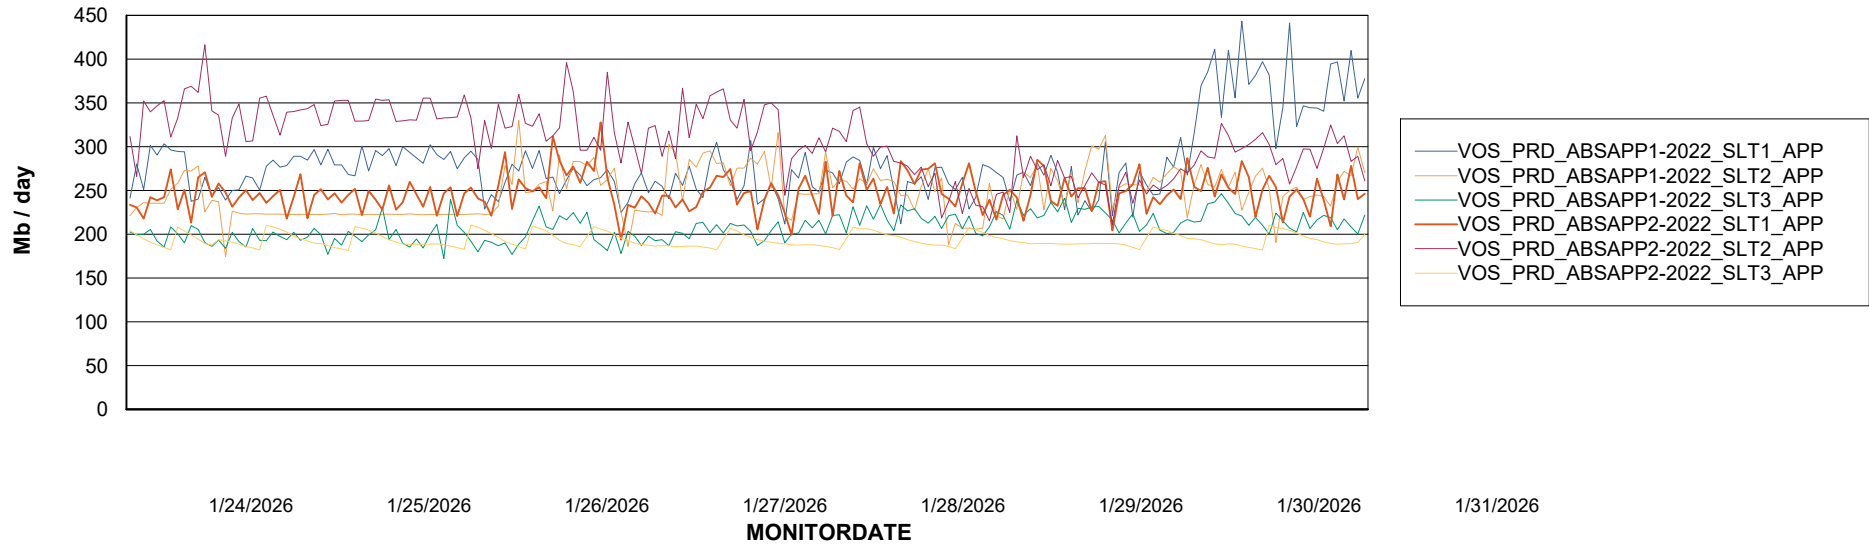

ABSSolute Application Server Services

Avg memory used per ABS Server Service