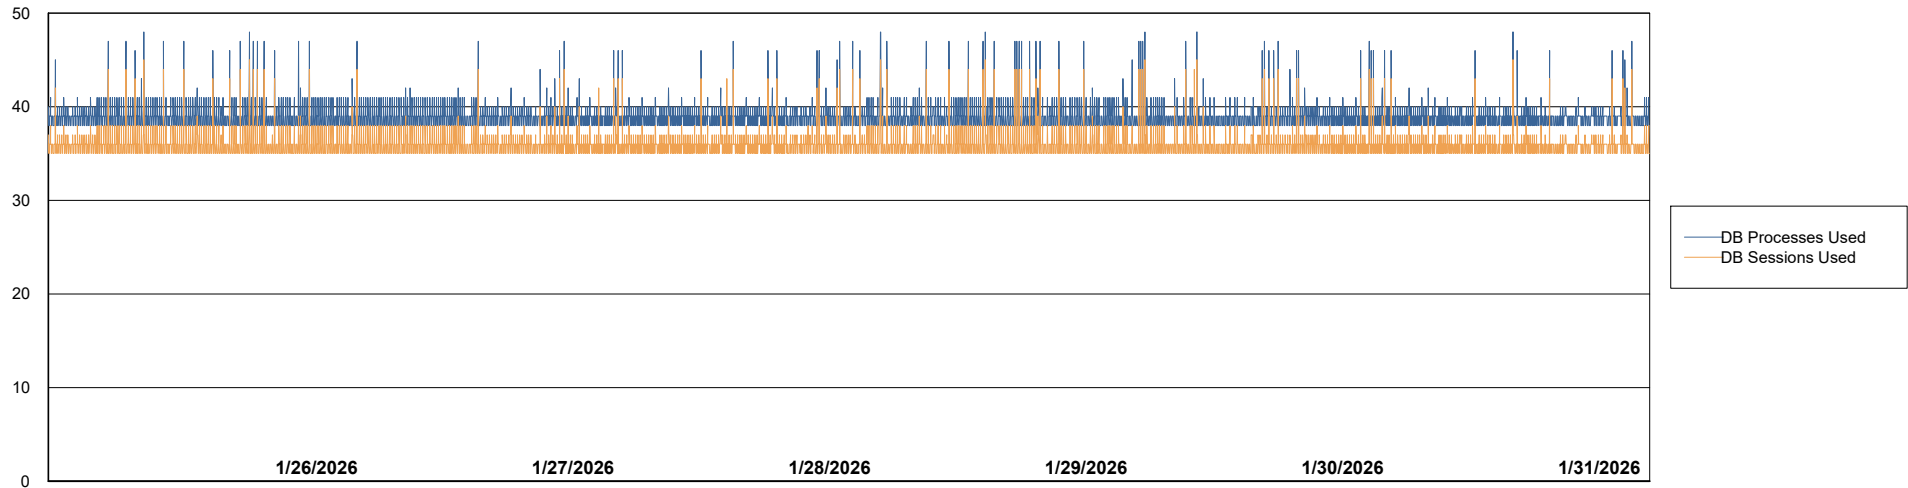

Database Performance VOS_PRD_ABSORA2-2022_HSBABS1

DB Processes Max 1,000