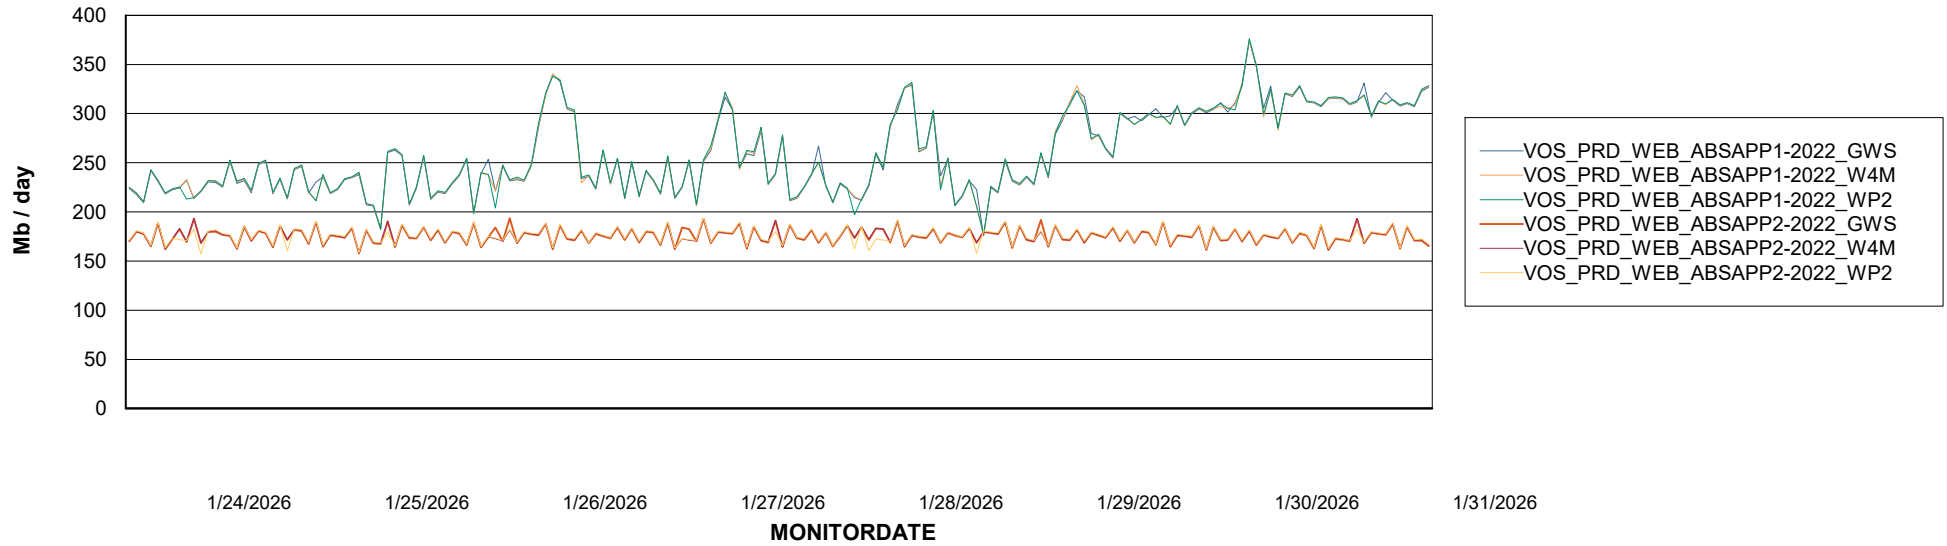

ABSSolute Web Component Services

Avg memory used per ABS Web component