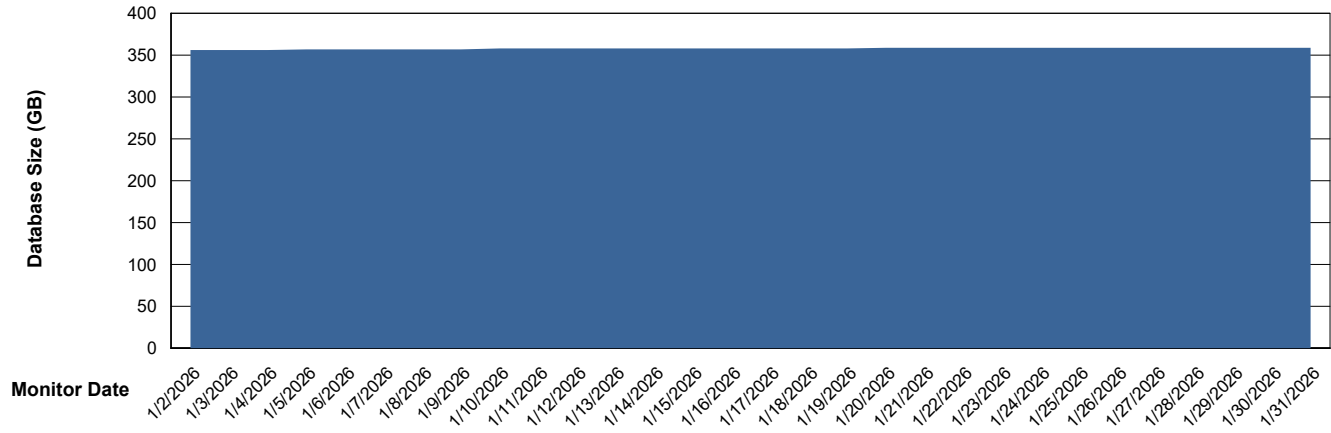

Database growth over last month