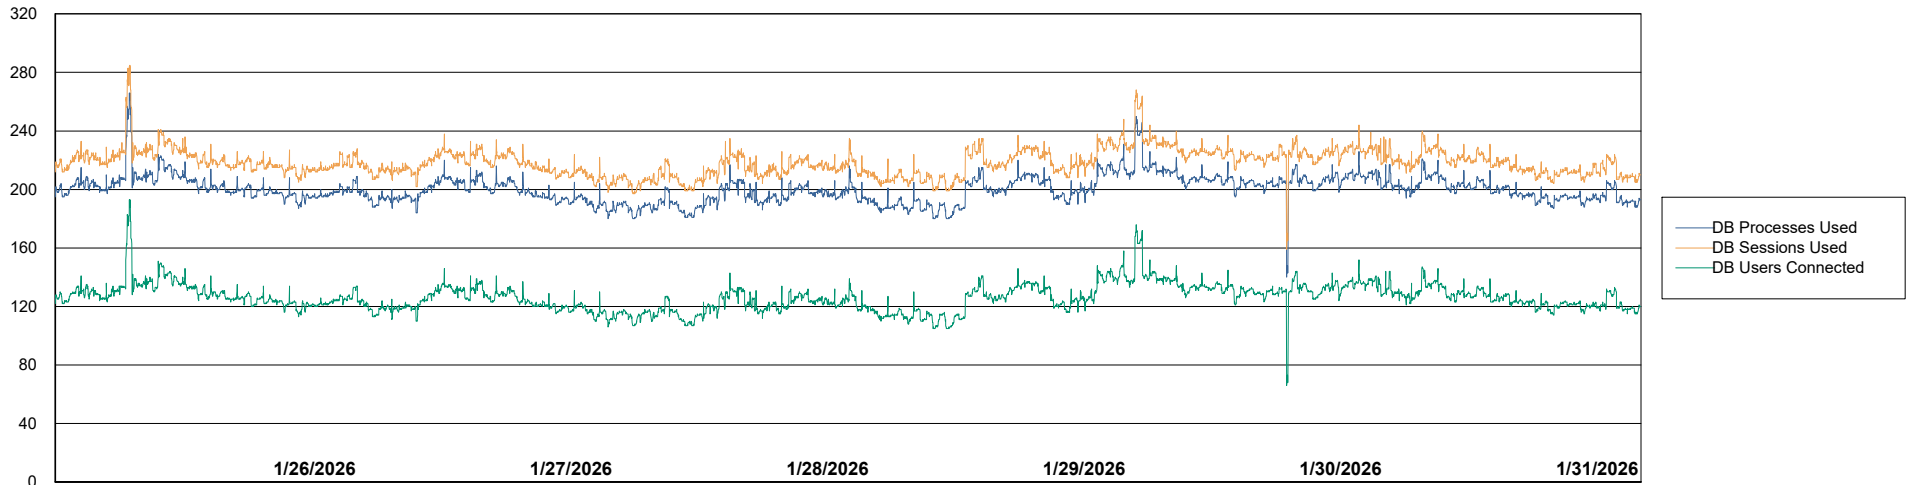

Database Performance SHL-DBS1-ASH_PROD_ABS1