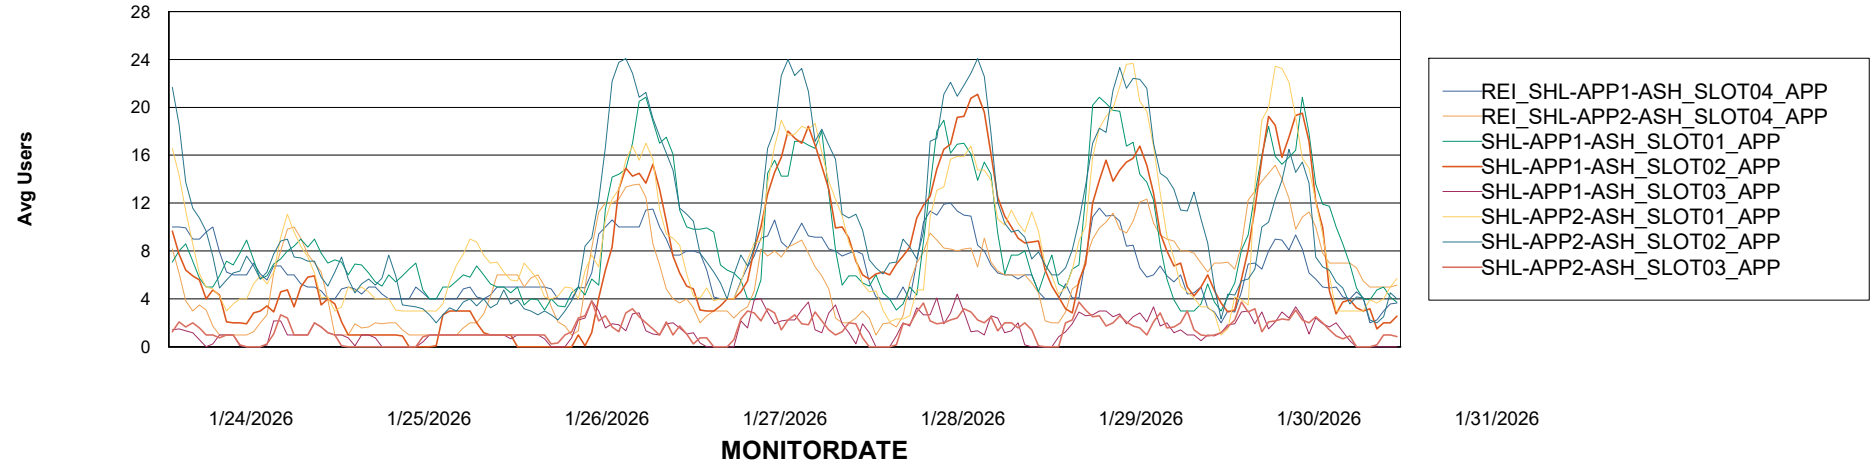

Avg users per day per ABS server