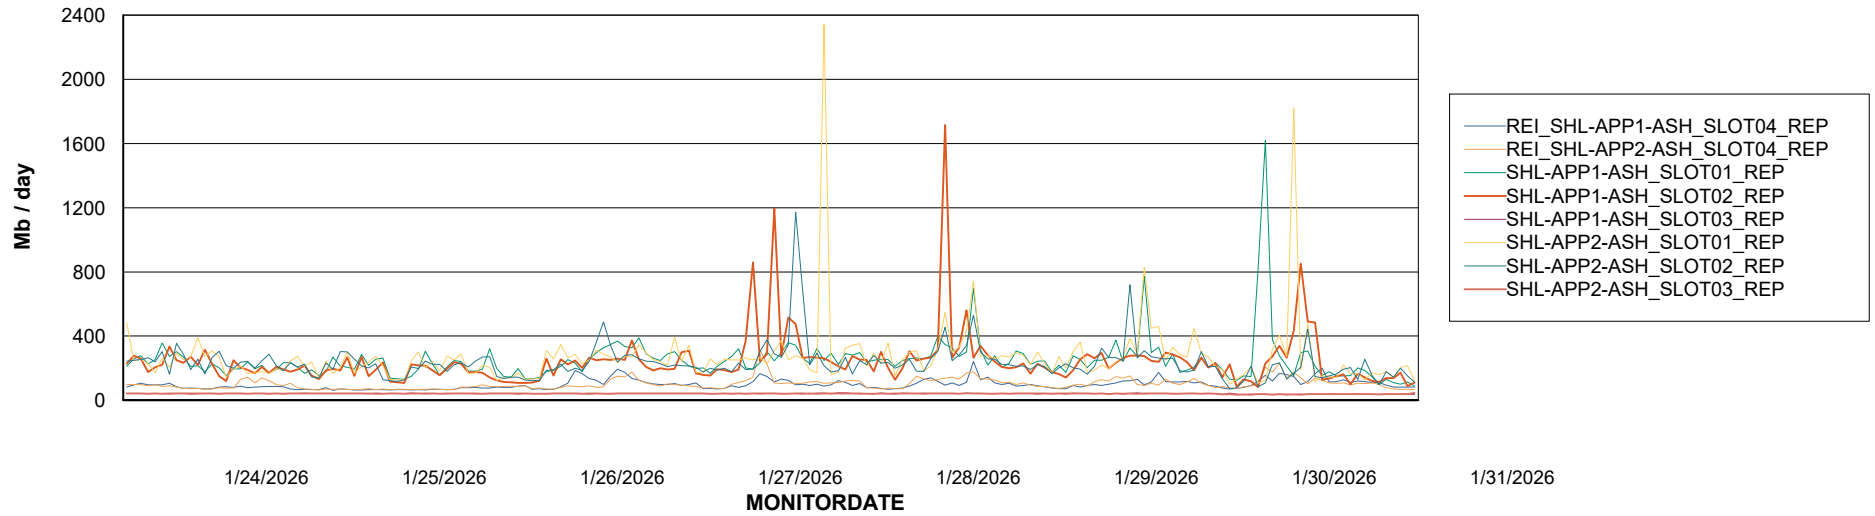

ABSSolute Application ReportServer Services

Avg memory used per ReportServer Service