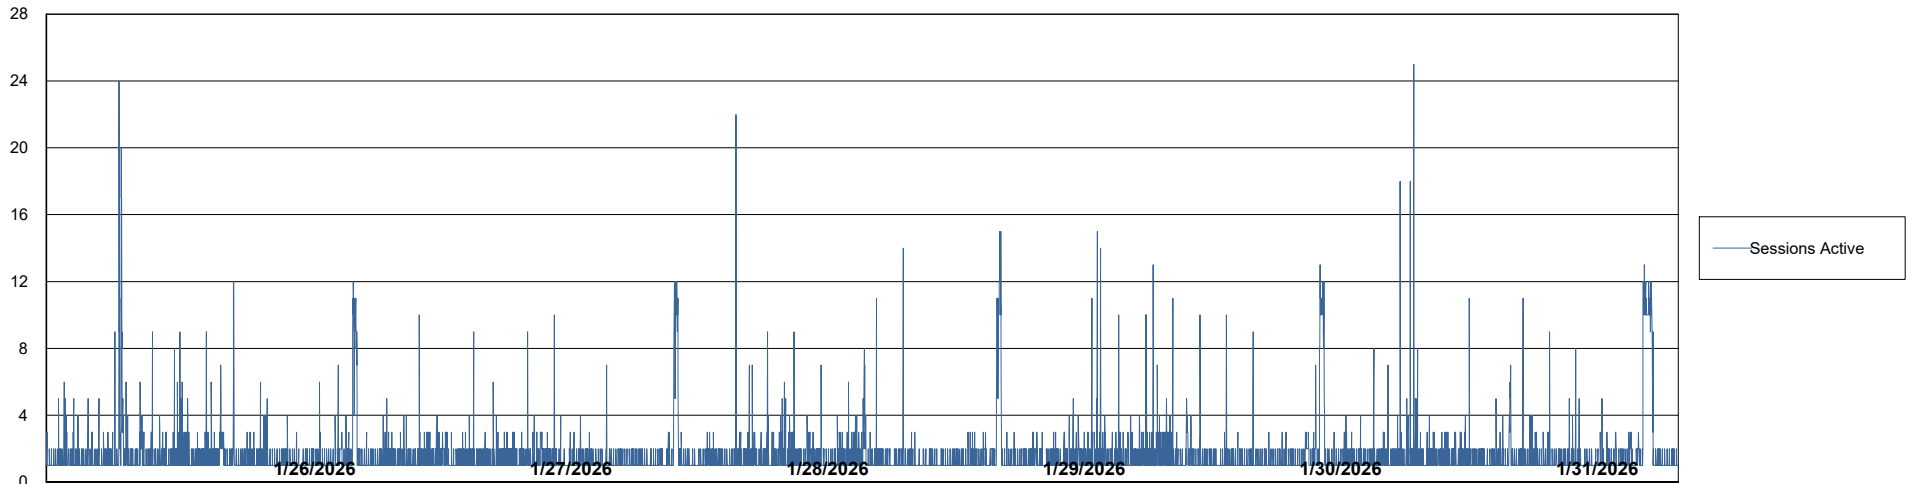

Database Performance SHL-DBS1-ASH_PROD_ABS1