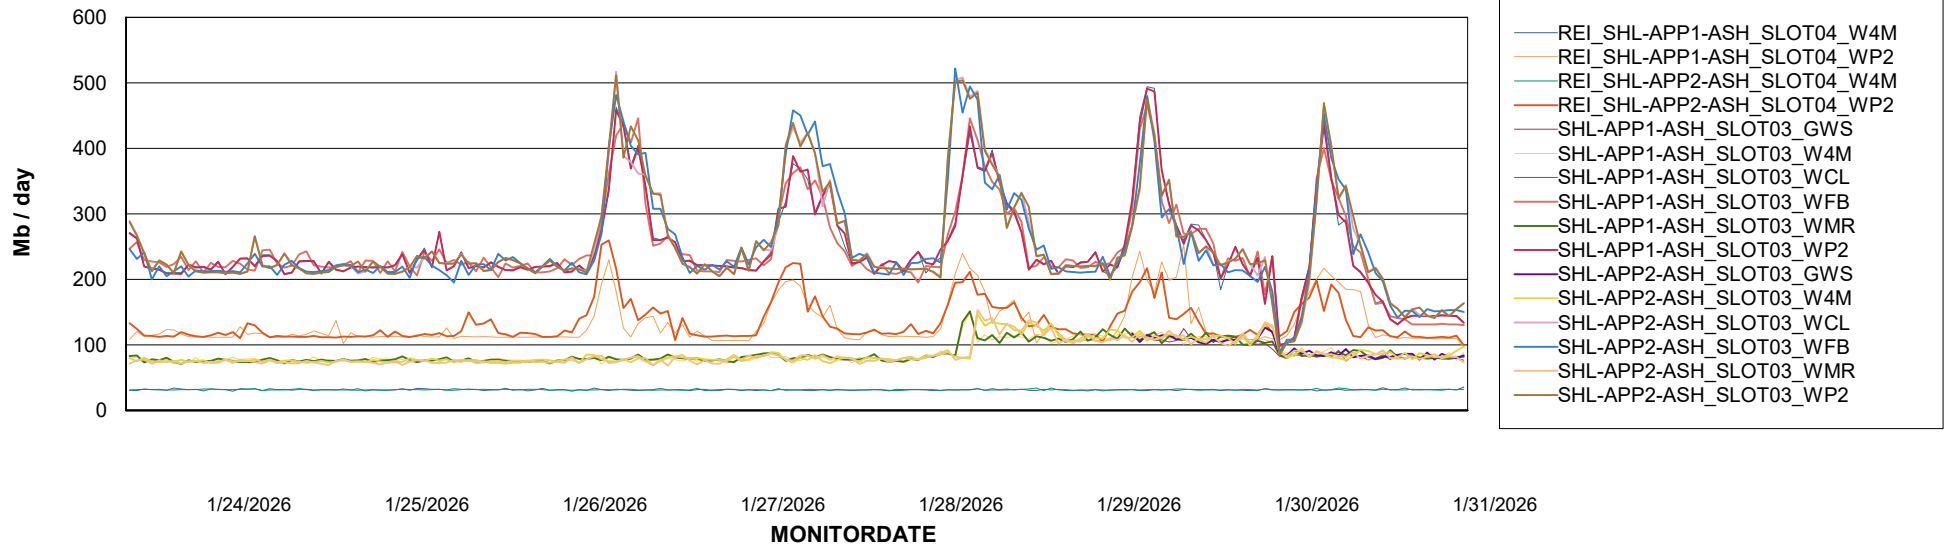

ABSSolute Web Component Services

Avg memory used per ABS Web component