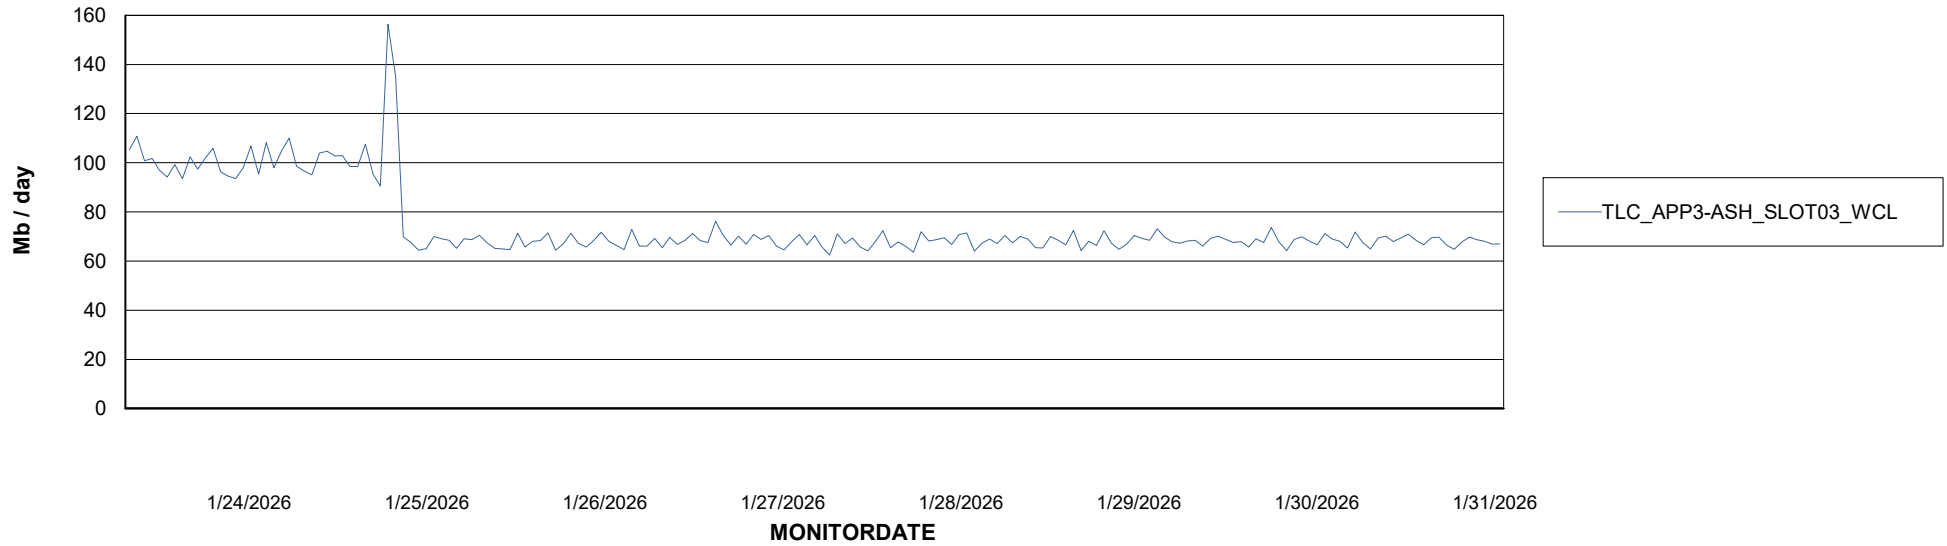

ABSSolute Application Server Services

Avg memory used per ABS Web component