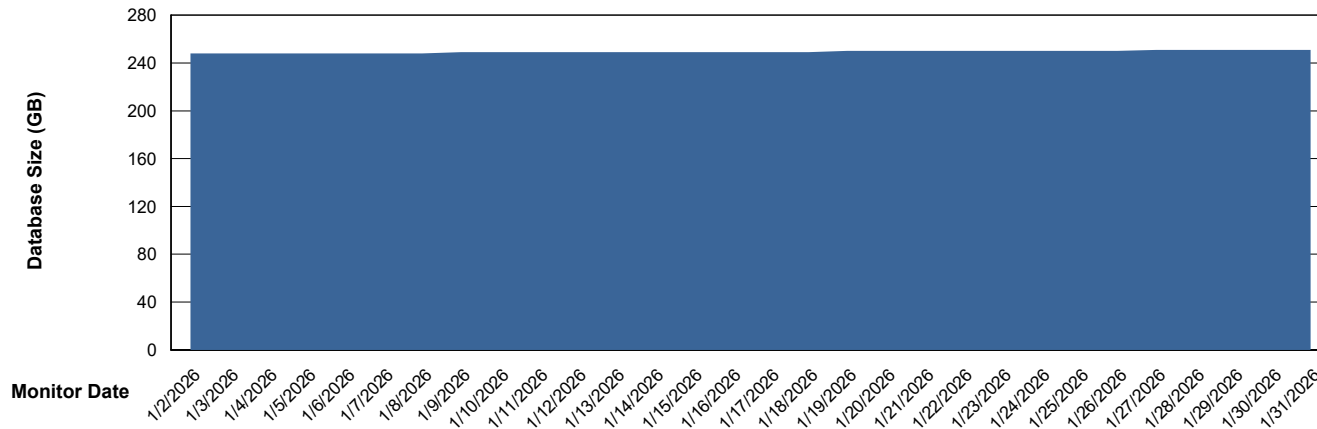

DATABASE SIZE SHL-DBS1-ASH_PROD_ABS1

Database growth over last month