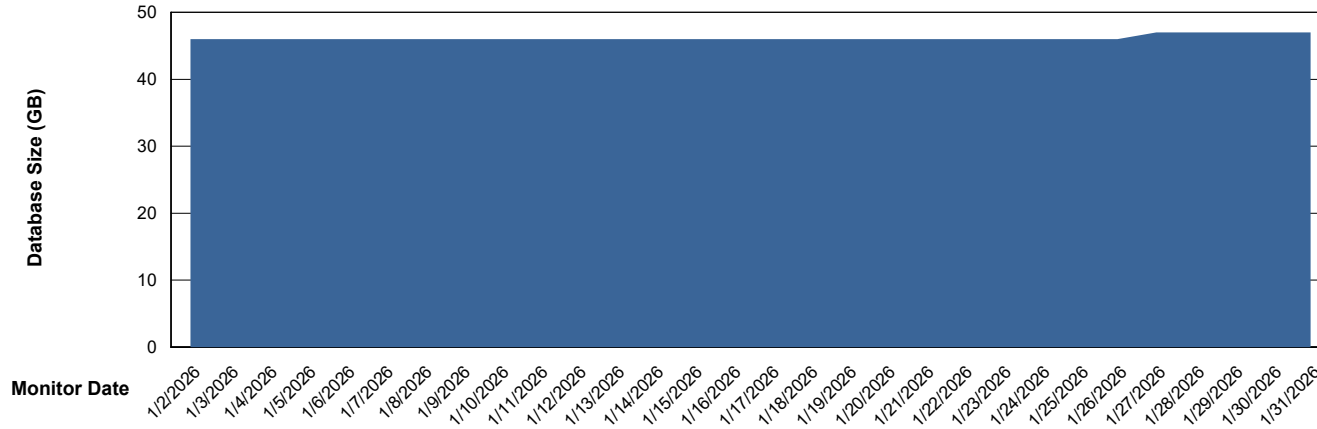

DATABASE SIZE SHL-BI-ASH_PROD_ABS1

Database growth over last month