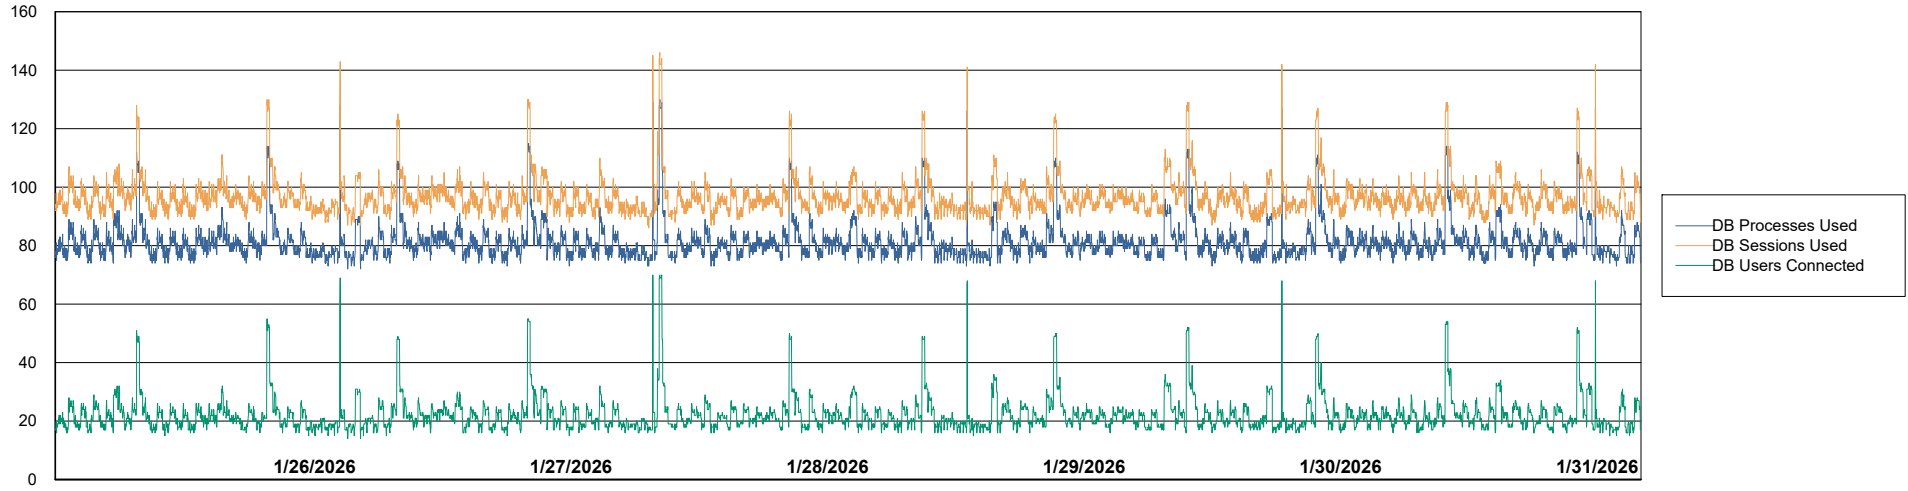

Database Performance SHL-BI-ASH_PROD_ABS1