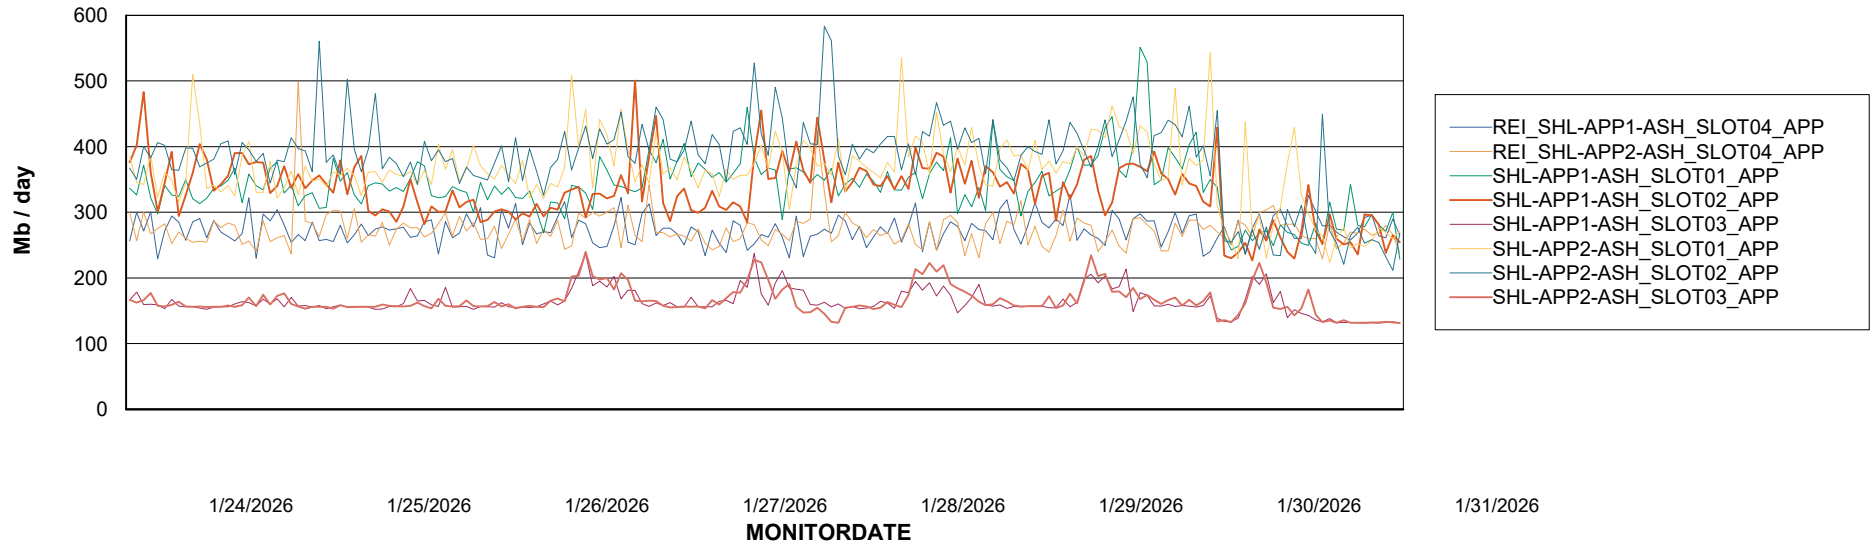

ABSSolute Application Server Services

Avg memory used per ABS Server Service