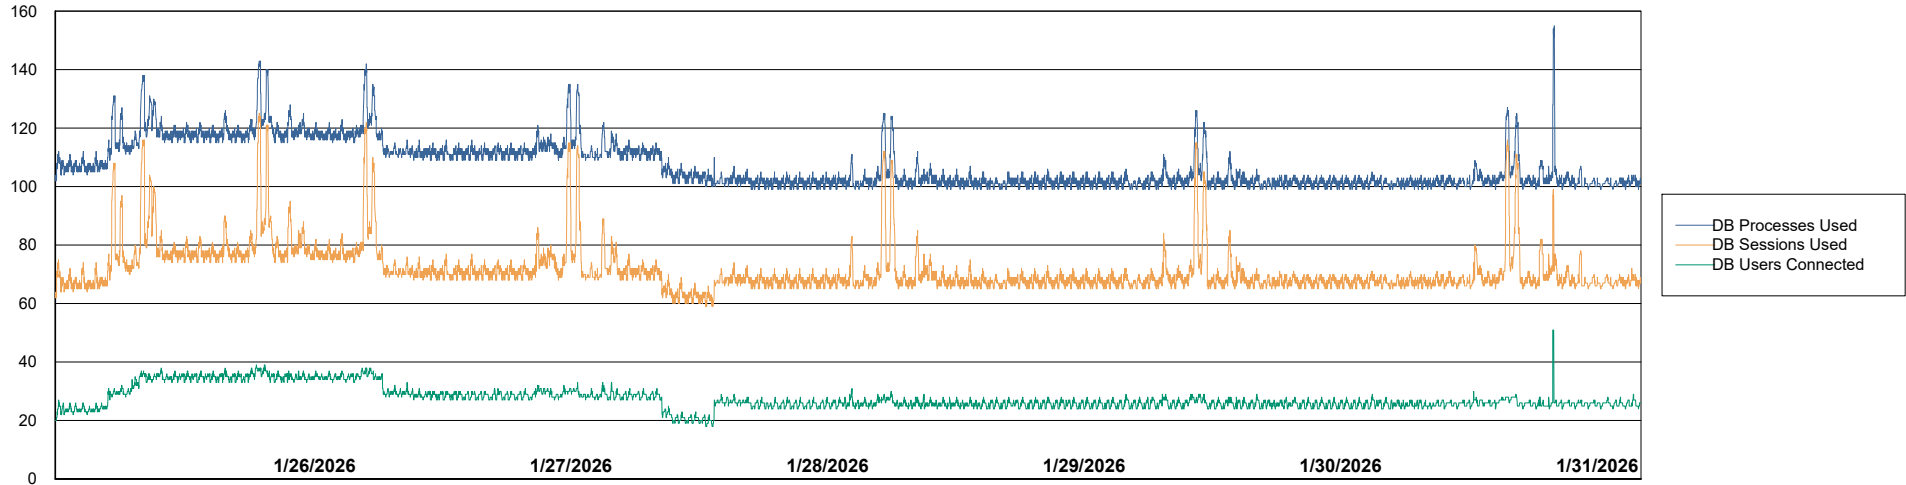

Database Performance SGS_PRD_ABS-BI02_ABS1