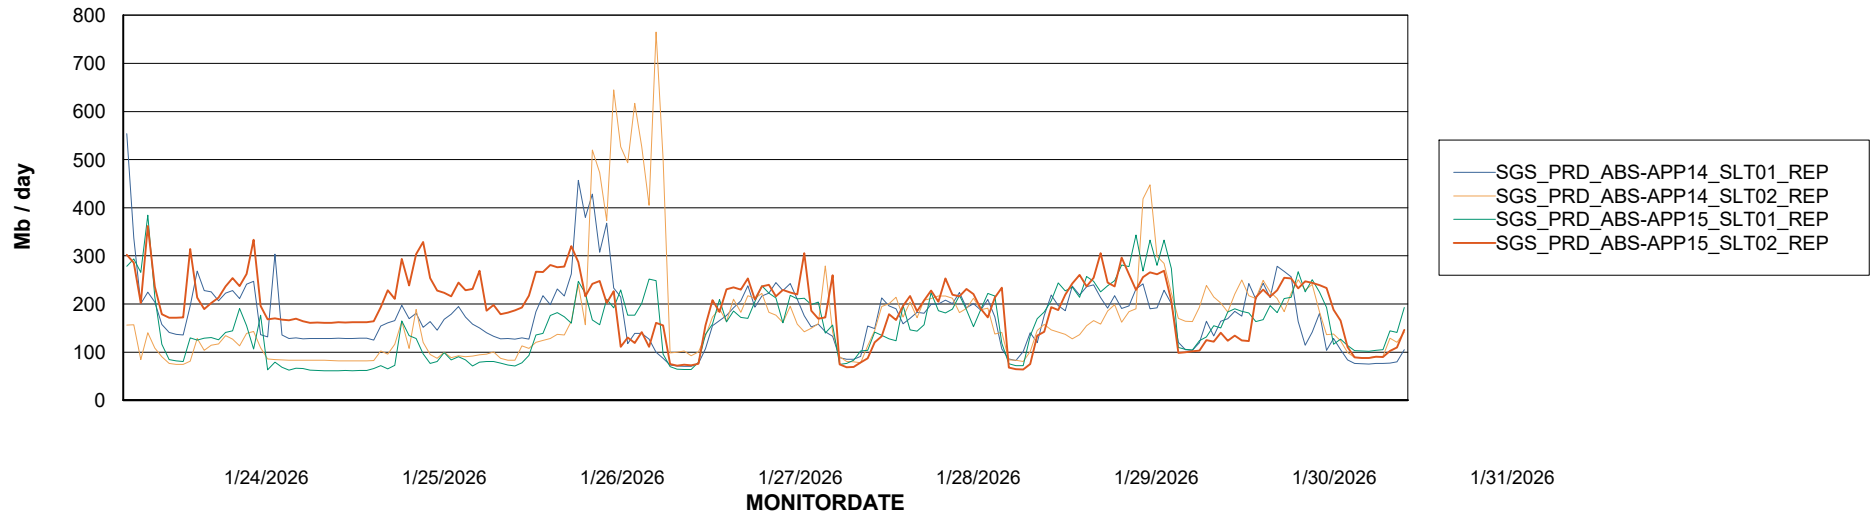

Avg memory used per ABS Server Service

Avg users per day per ABS server

Weekly SLA Customer Report

Customer SGS_Production
Database ID 224

ABSSolute Application ReportServer Services

Avg memory used per ReportServer Service