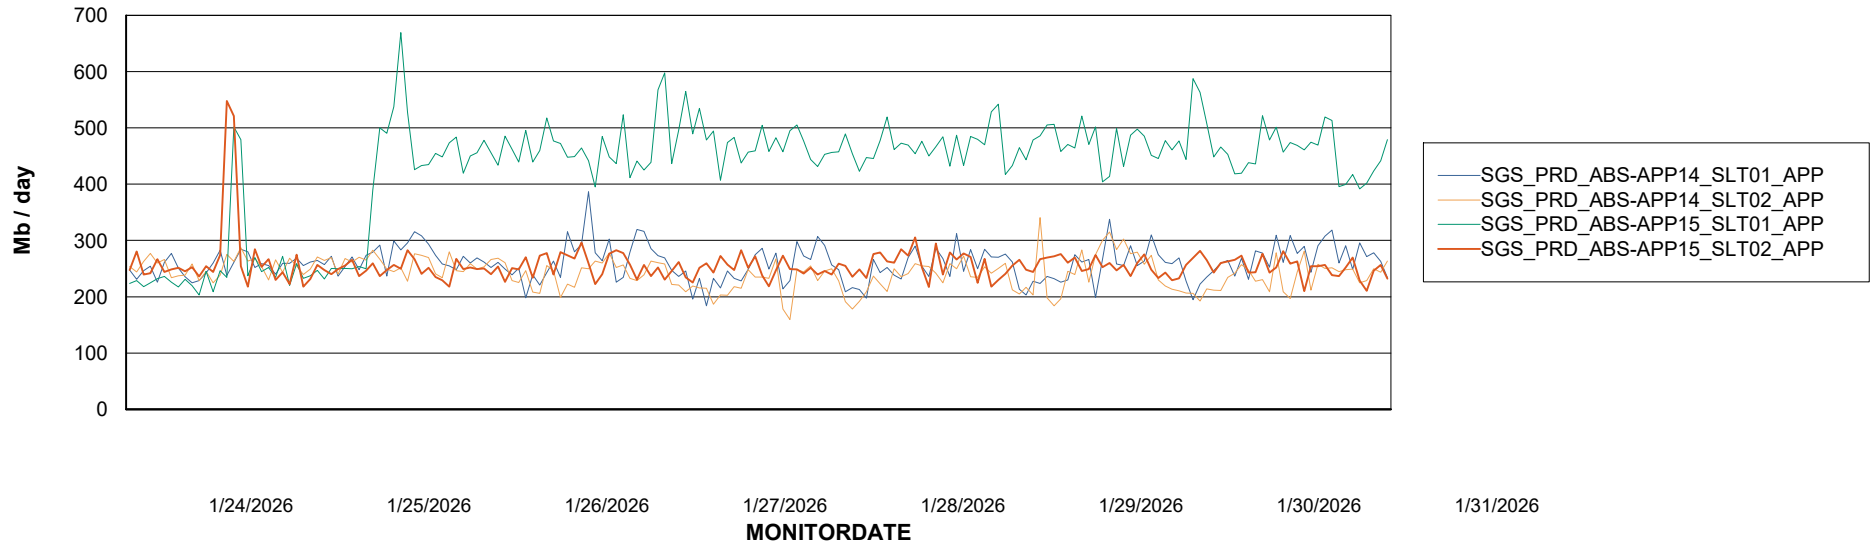

ABSSolute Application Server Services

Avg memory used per ABS Server Service