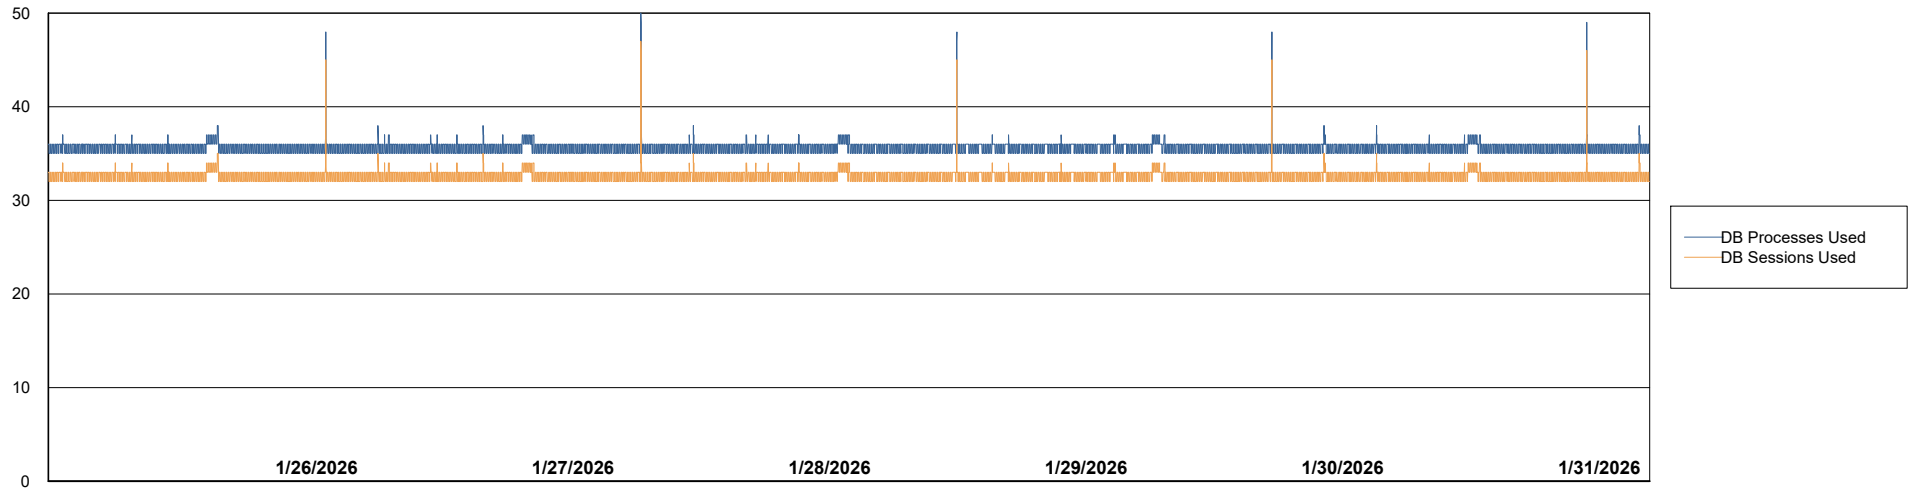

Database Performance SGS_PRD_ABS-DB17_HSBABS1

DB Processes Max 1,000