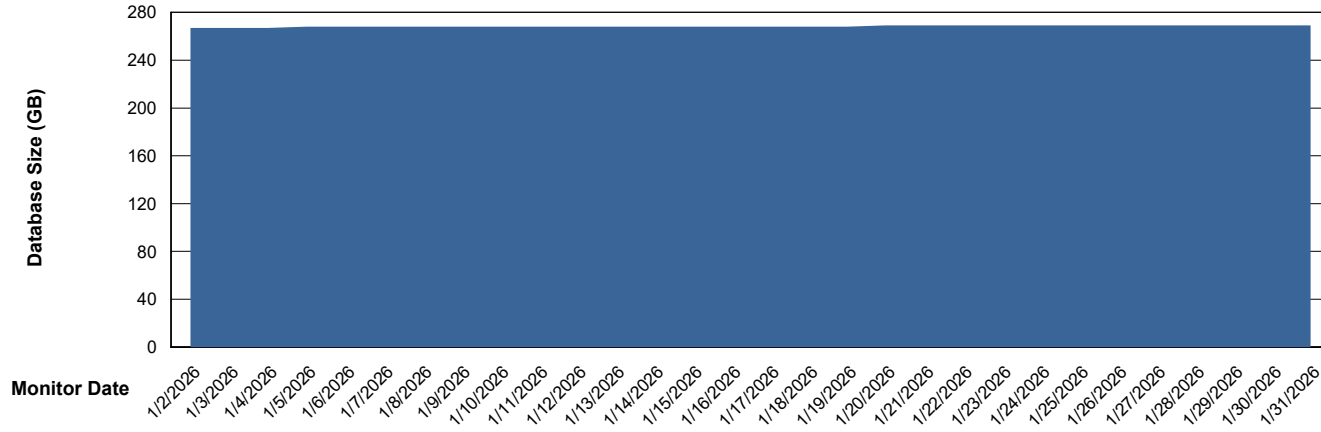

DATABASE SIZE SGS_PRD_ABS-BI02_ABS1

Database growth over last month