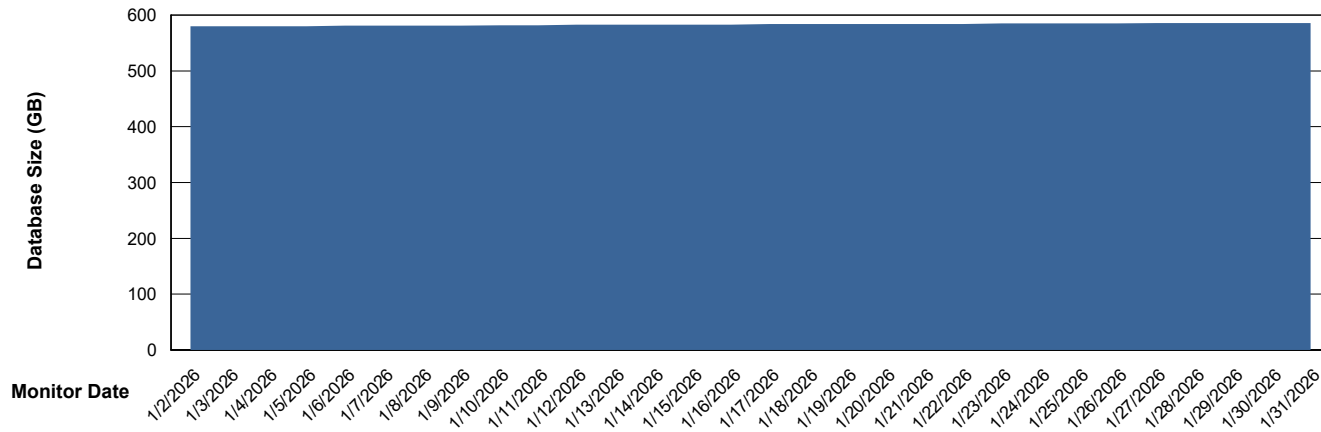

DATABASE SIZE SGS_PRD_ABS-DB16_ABS1

Database growth over last month