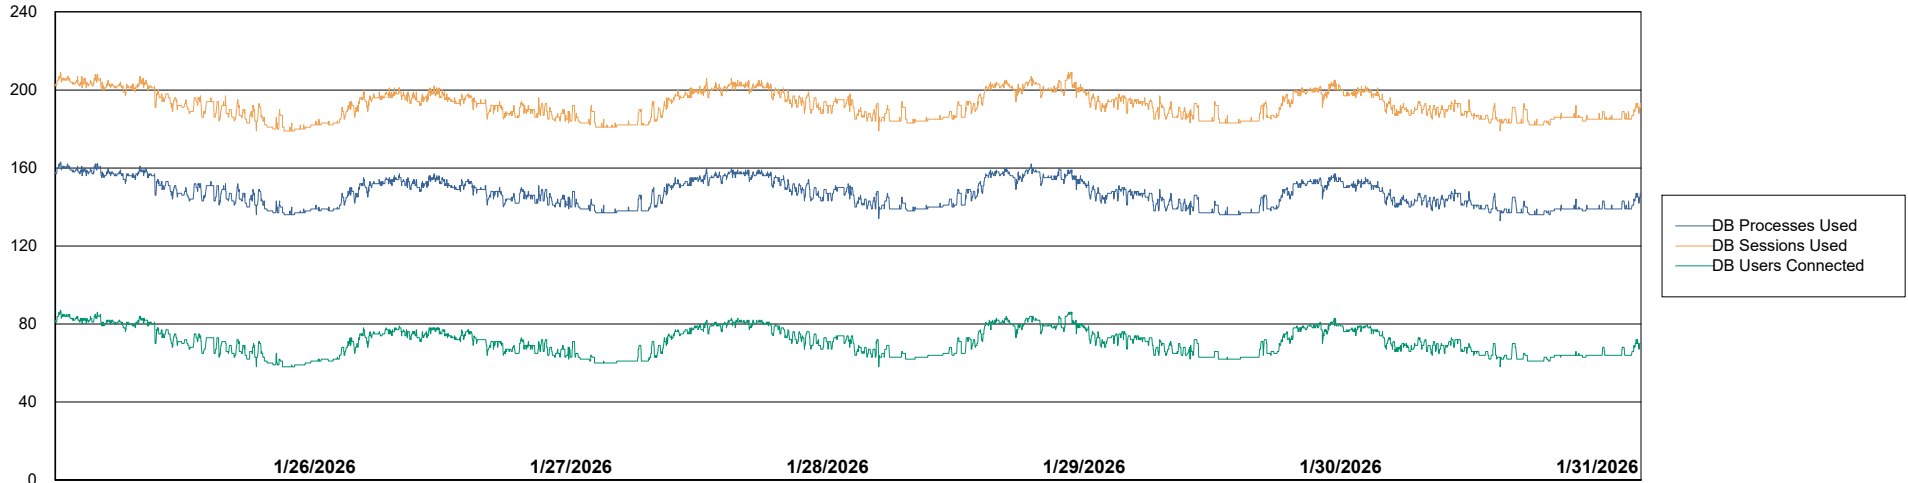

Weekly SLA Customer Report

Customer SGS_Production
Database ID 224

Database Performance SGS_PRD_ABS-BI02_ABS1

Weekly SLA Customer Report

Customer SGS_Production
Database ID 224

Database Performance SGS_PRD_ABS-DB16_ABS1