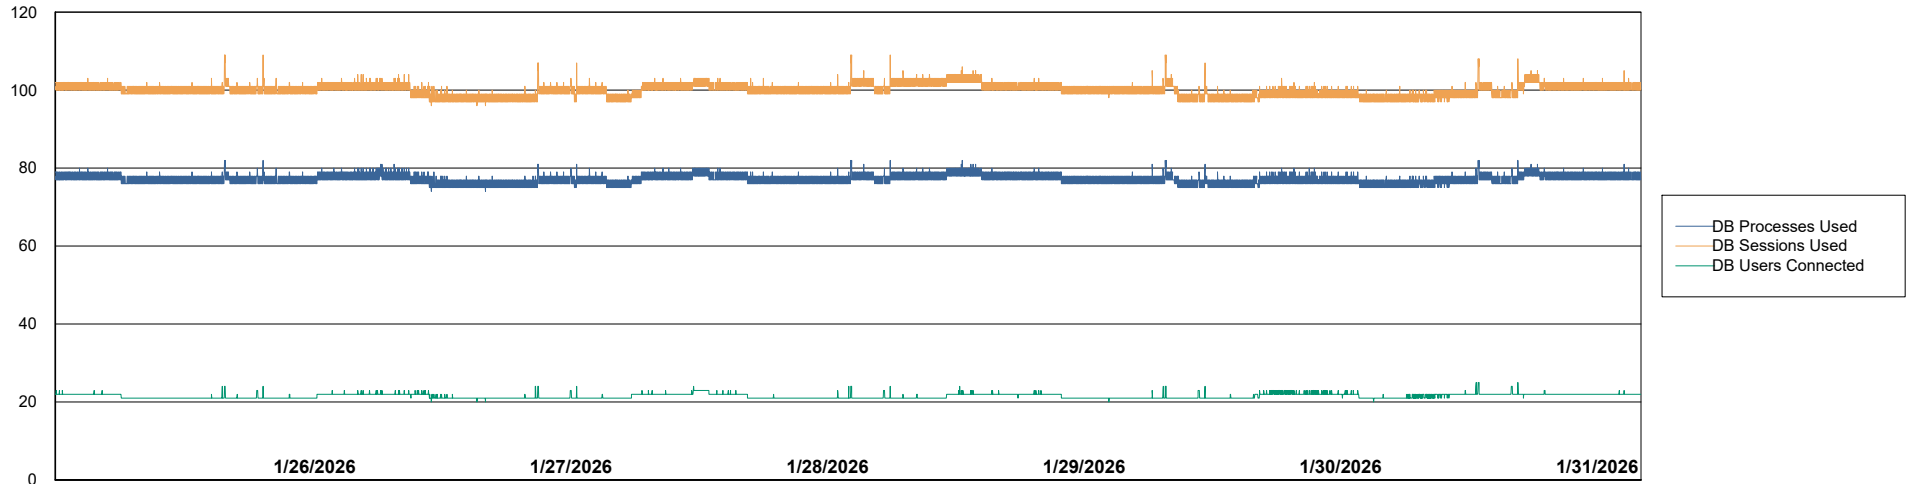

Database Performance RSS_PRD_SV1364_PRD_ABS1