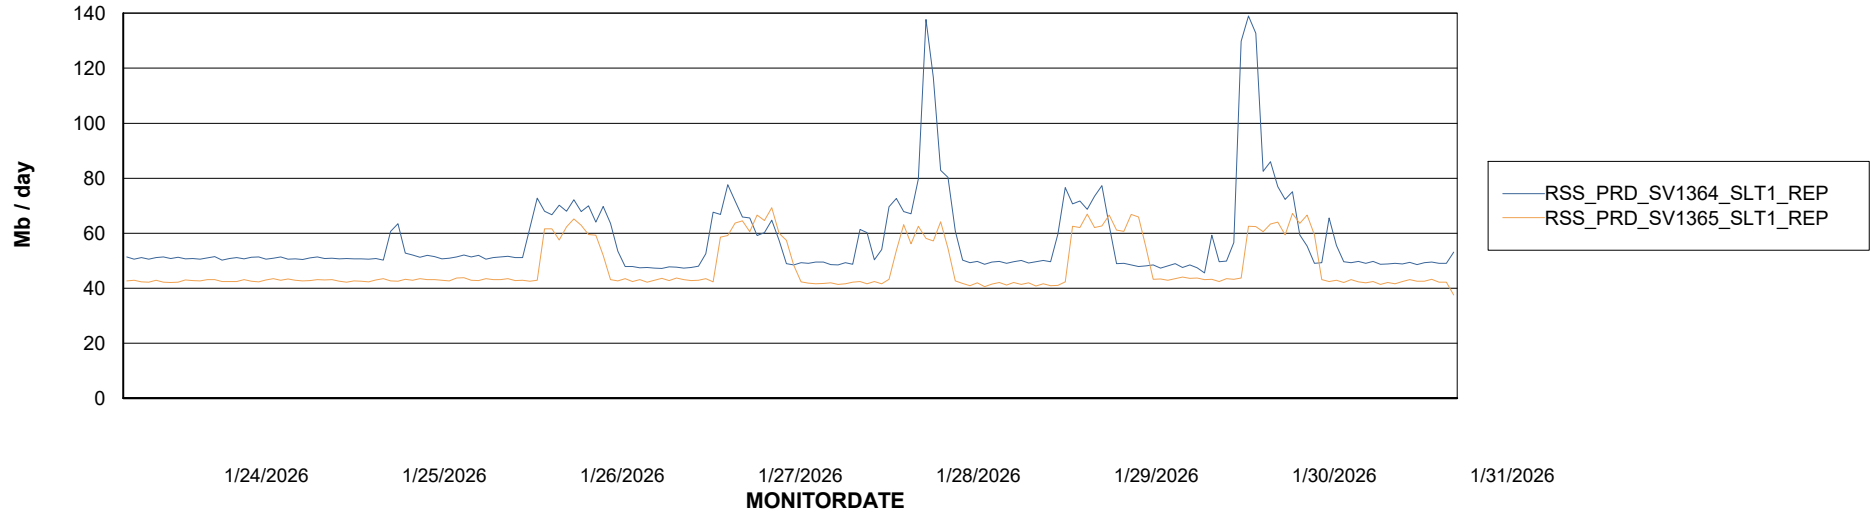

Avg memory used per ABS Server Service

Avg users per day per ABS server

Weekly SLA Customer Report

Customer RSS Production
Database ID 52

ABSSolute Application ReportServer Services

Avg memory used per ReportServer Service