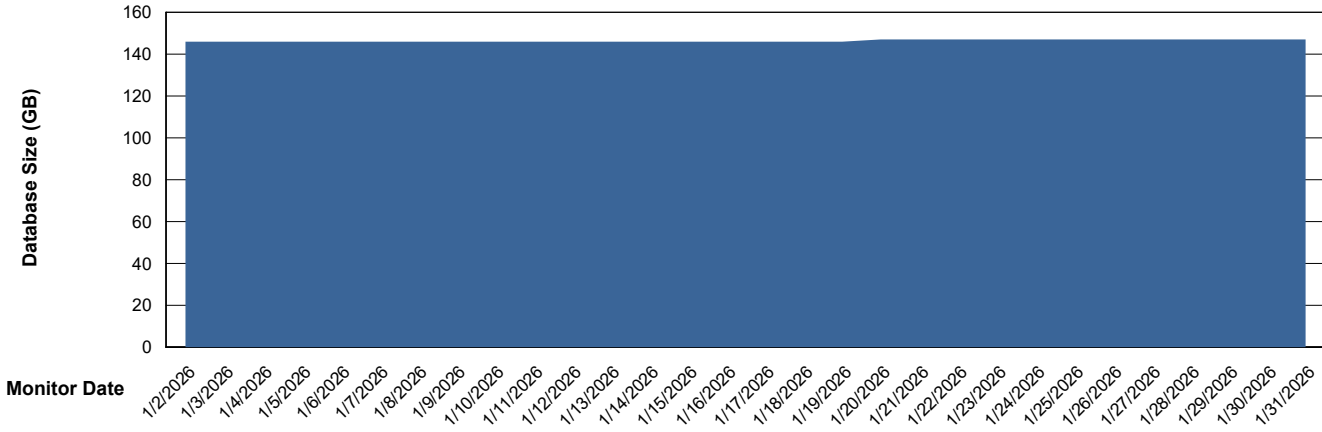

Weekly SLA Customer Report

Customer RSS Production
Database ID 52

Database Performance RSS_PRD_SV1364_PRD_ABS1

Weekly SLA Customer Report

Customer RSS Production
Database ID 52

Database Performance RSS_PRD_SV1365_PRD_HSBABS1

DB Processes Max 300

Weekly SLA Customer Report

Customer RSS Production
 Database ID 52

DATABASE SIZE RSS_PRD_SV1364_PRD_ABS1

Database growth over last month

Database Tablespace RSS_PRD_SV1364_PRD_ABS1

Date	Tablespace Name	Filesize (Gb)	Usedsize (Gb)	Percentage free
1/31/2026	ABSDATA	73	61	17
	INDX	98	81	17
1/30/2026	ABSDATA	73	61	17
	INDX	98	81	17
1/29/2026	ABSDATA	73	61	17
	INDX	98	81	17
1/28/2026	ABSDATA	73	61	17
	INDX	98	81	17
1/27/2026	ABSDATA	73	61	17
	INDX	98	81	17
1/26/2026	ABSDATA	73	61	17
	INDX	98	81	17
1/25/2026	ABSDATA	73	61	17
	INDX	98	81	17