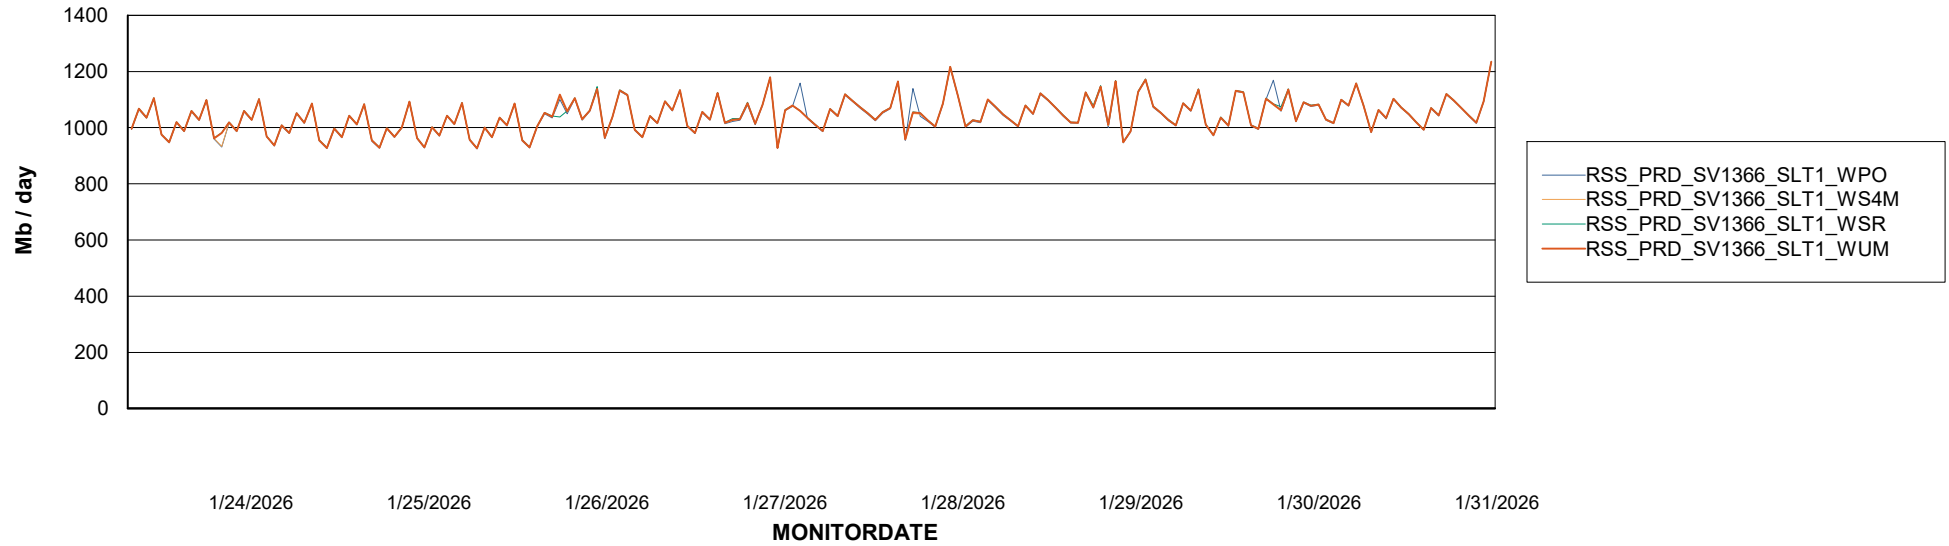

ABSSolute Web Component Services

Avg memory used per ABS Web component