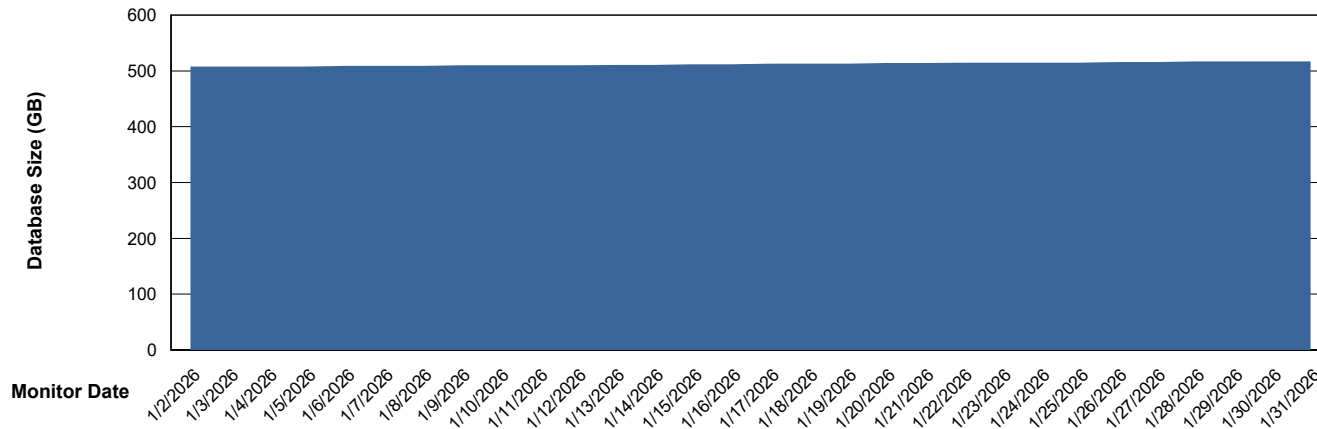

Weekly SLA Customer Report

Customer NOA_Production (24/7)
Database ID 116

Database Performance NOA_PRD_NovoABS03_HSBABS1

DB Processes Max 300

Weekly SLA Customer Report

Customer NOA_Production (24/7)
Database ID 116

DATABASE SIZE NOA_PRD_NHSBI_ABS1

Database growth over last month

DATABASE SIZE NOA_PRD_NovoABS01_ABS1

Database growth over last month

Weekly SLA Customer Report

Customer NOA_Production (24/7)
Database ID 116