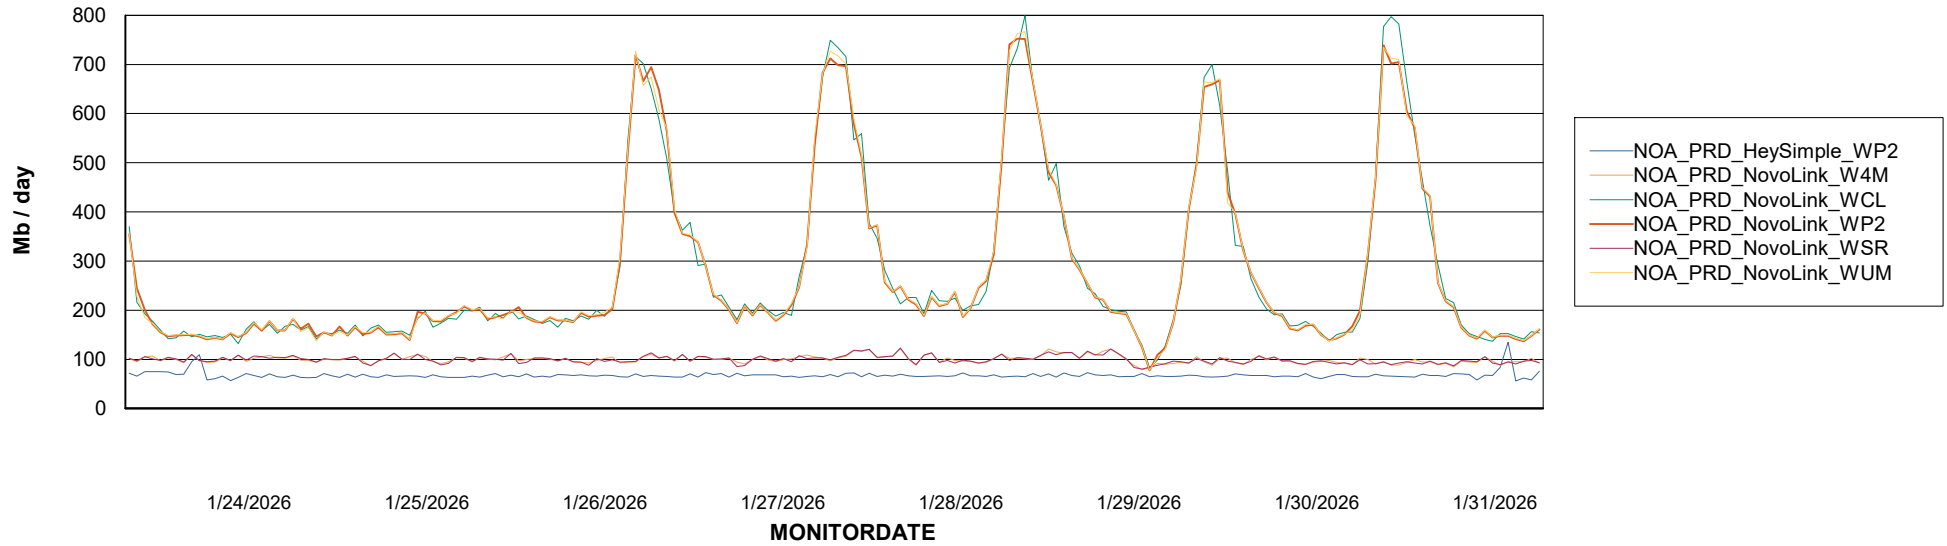

ABSSolute Web Component Services

Avg memory used per ABS Web component