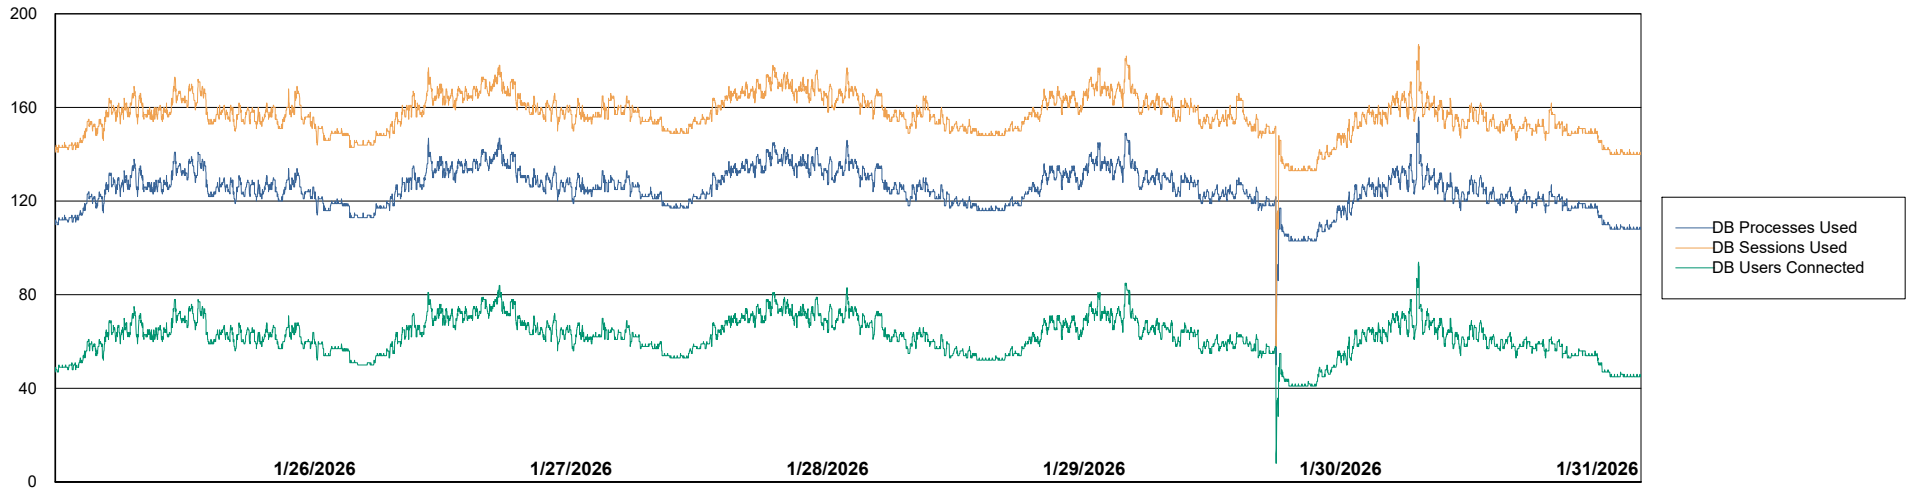

Weekly SLA Customer Report

Customer NOA_Production (24/7)
Database ID 116

Database Performance NOA_PRD_NHSBI_ABS1

Weekly SLA Customer Report

Customer NOA_Production (24/7)
Database ID 116

Database Performance NOA_PRD_NovoABS01_ABS1