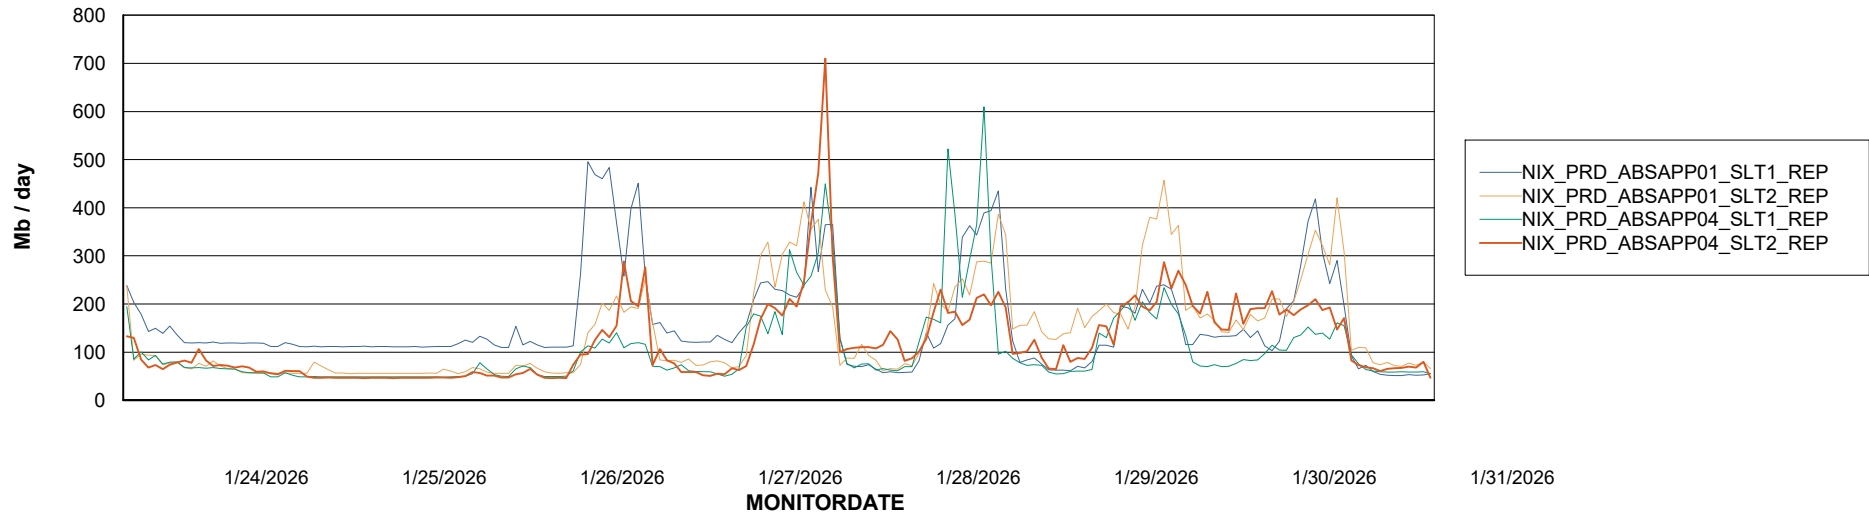

Avg memory used per ABS Server Service

Avg users per day per ABS server

Weekly SLA Customer Report

Customer NIX_Production
Database ID 51

ABSSolute Application ReportServer Services

Avg memory used per ReportServer Service