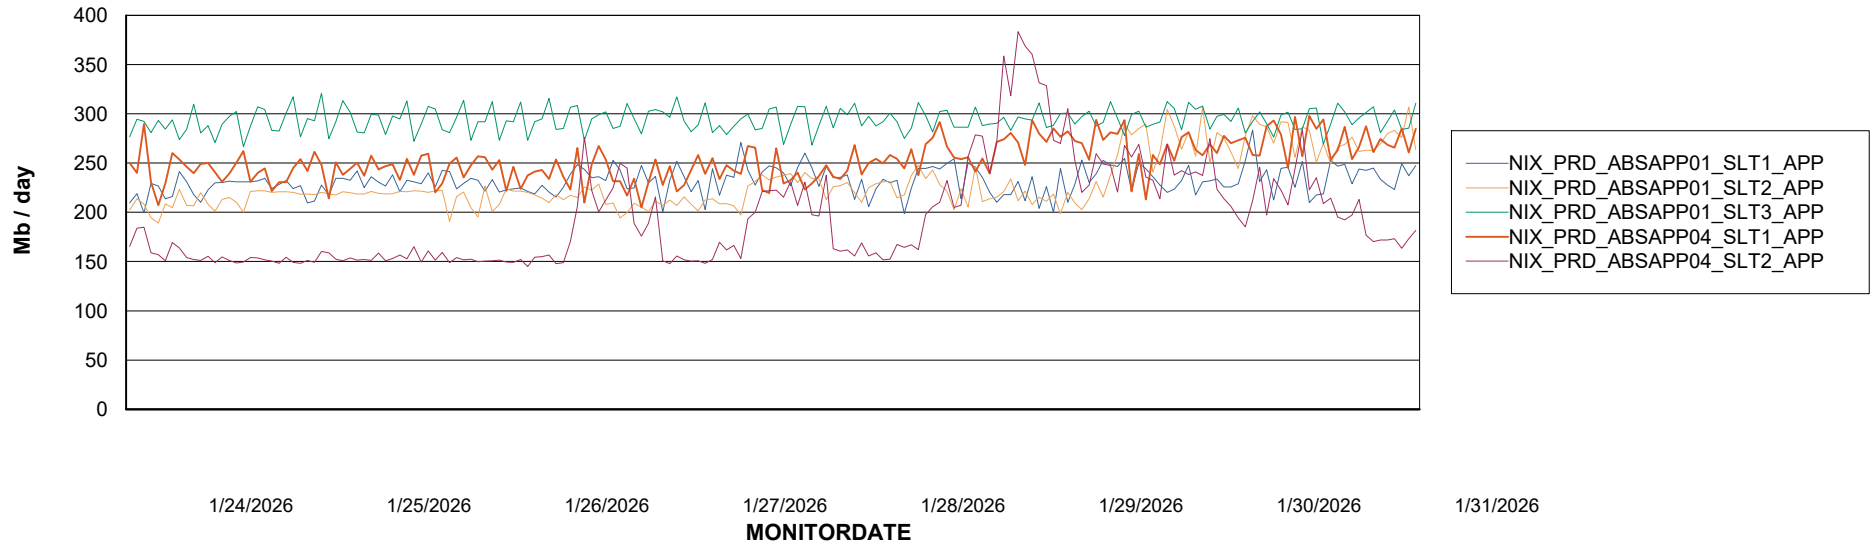

ABSSolute Application Server Services

Avg memory used per ABS Server Service