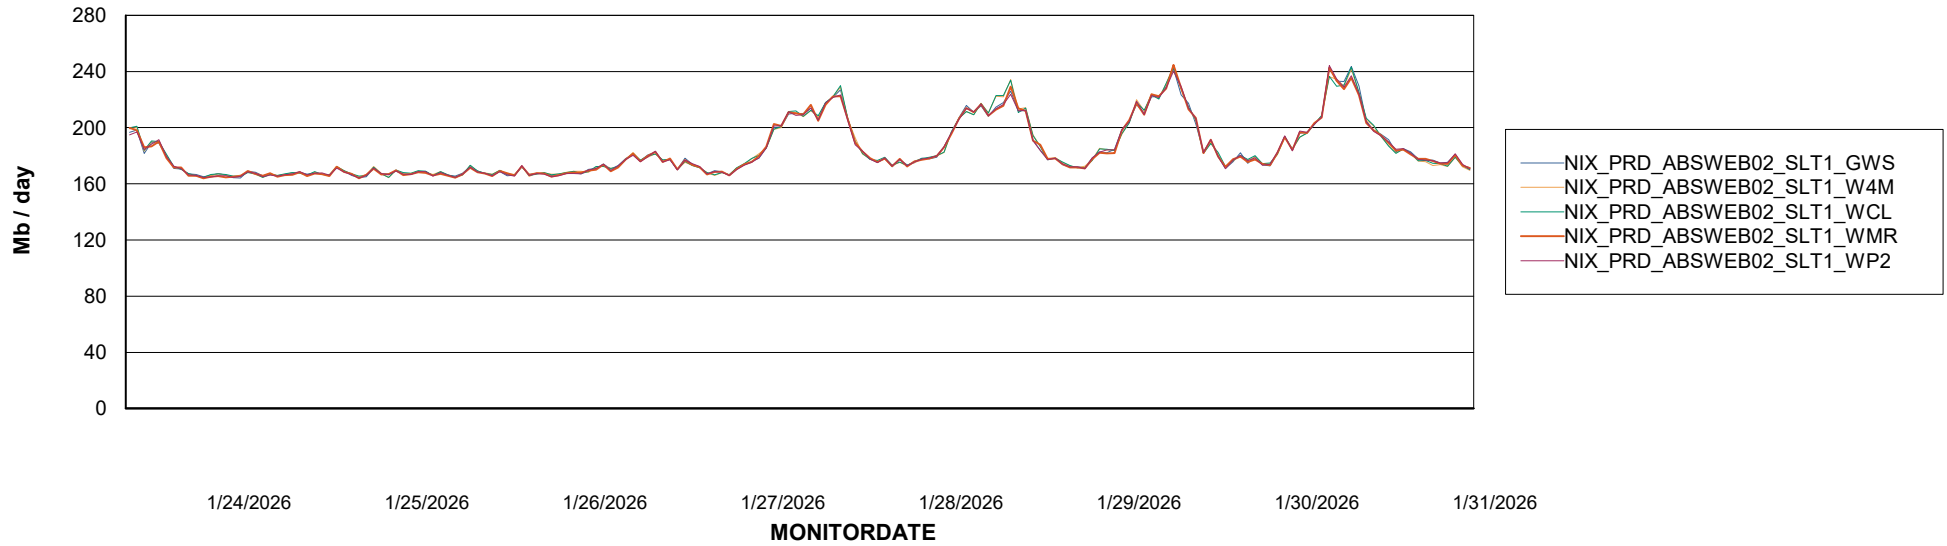

ABSSolute Web Component Services

Avg memory used per ABS Web component