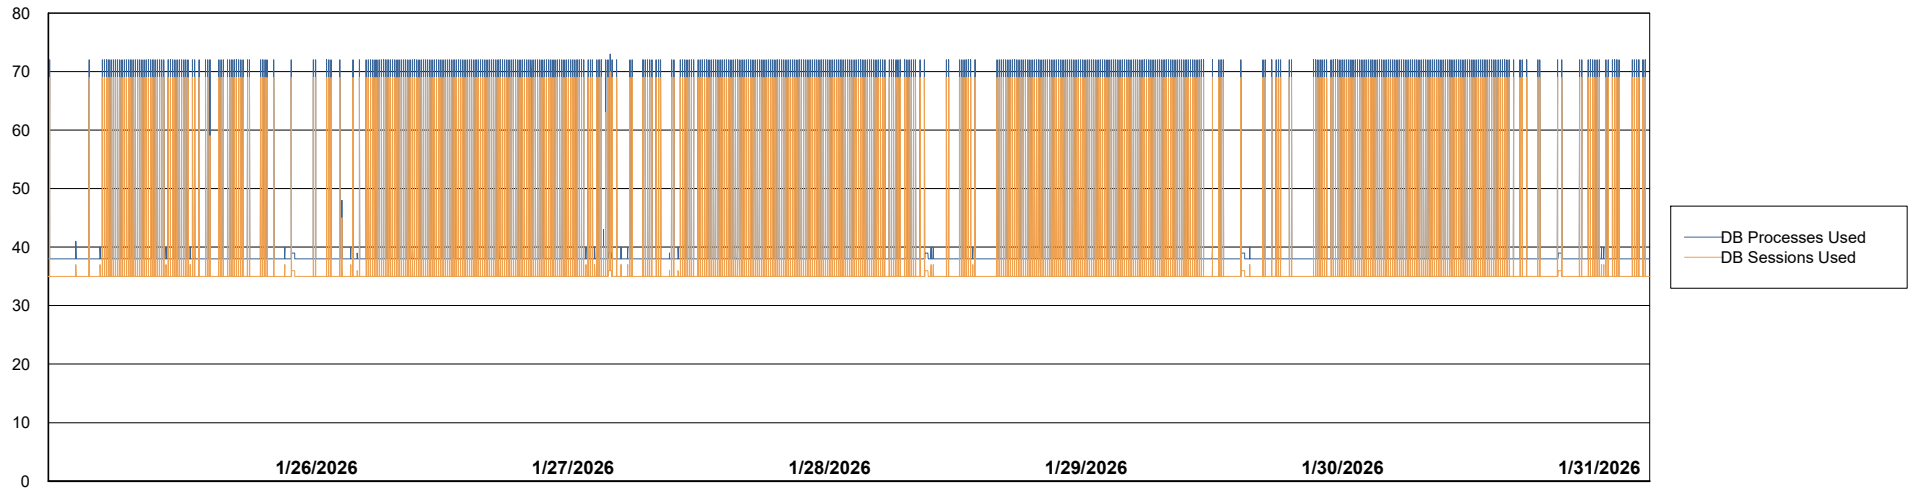

Database Performance NIX_PRD_ABSDB02_HSBABS1

DB Processes Max 300