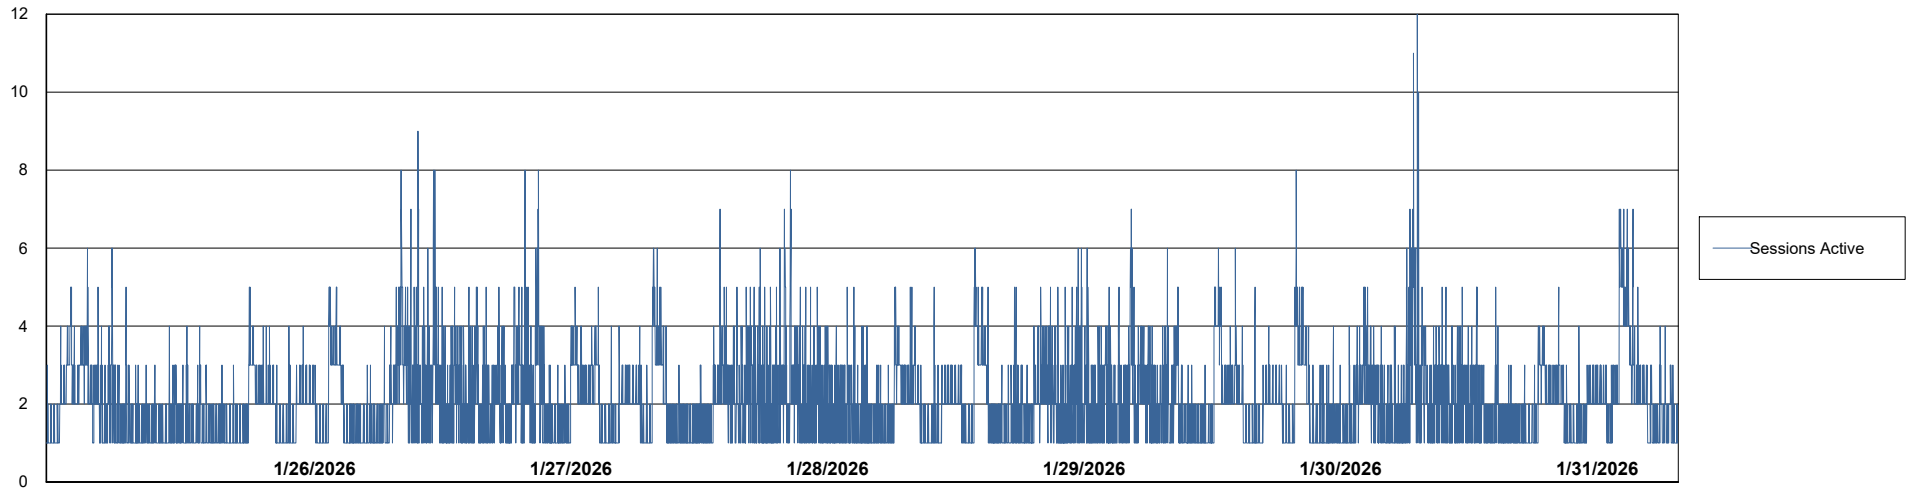

Weekly SLA Customer Report

Customer NIX_Production
Database ID 51

Database Performance NIX_PRD_ABSBI_ABS1

Weekly SLA Customer Report

Customer NIX_Production
Database ID 51

Database Performance NIX_PRD_ABSD01_ABS1