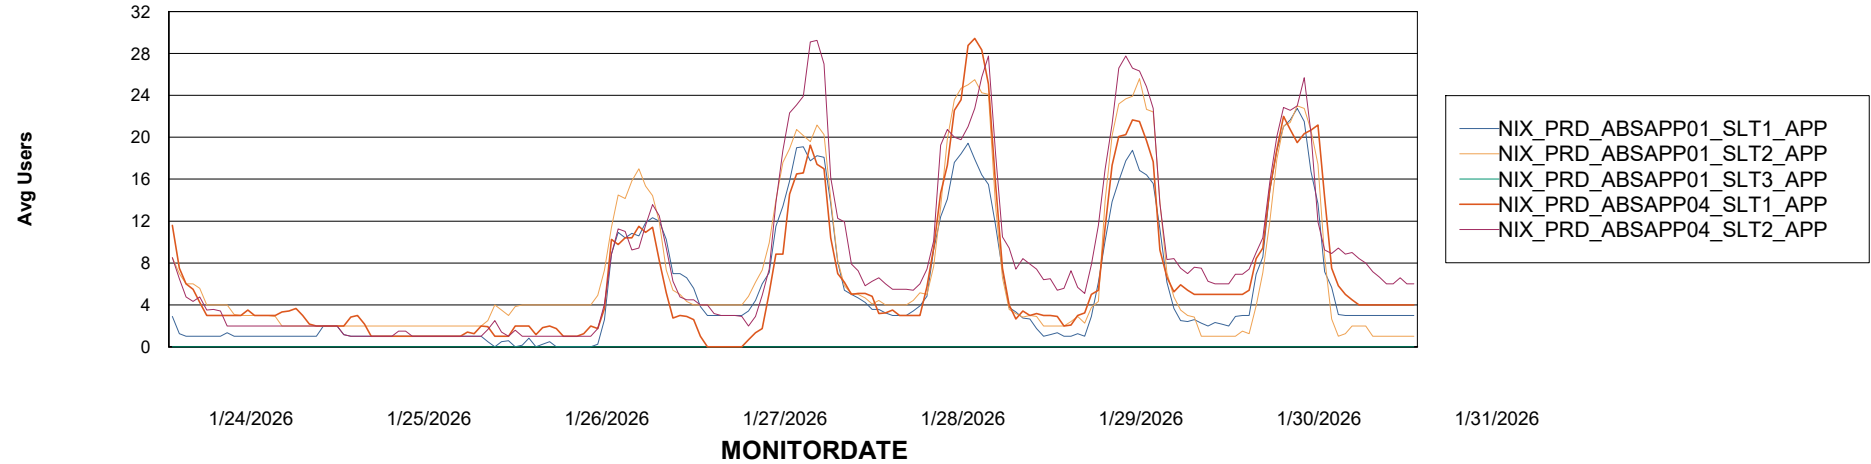

Avg users per day per ABS server