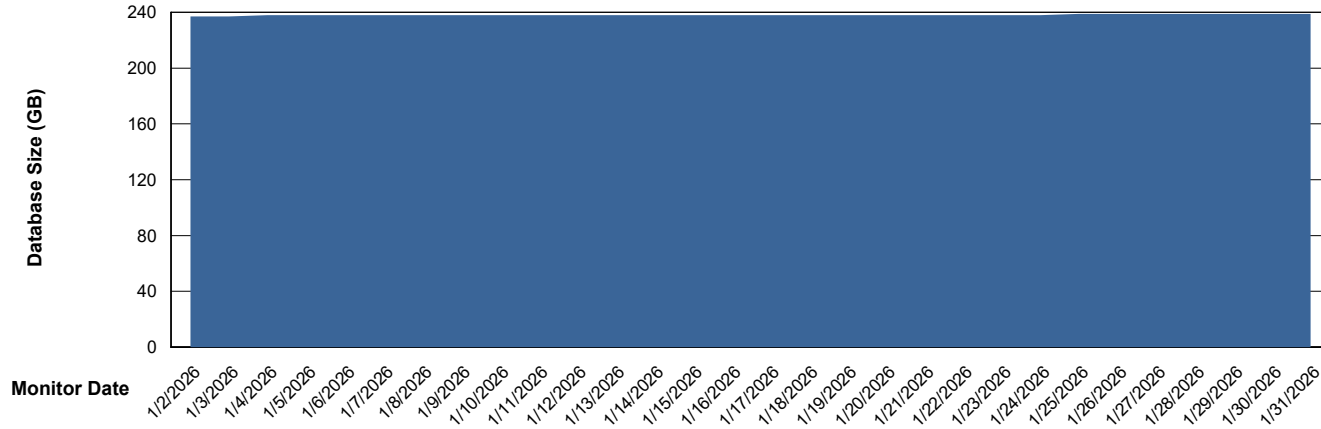

DATABASE SIZE NIX_PRD_ABSBI_ABS1

Database growth over last month