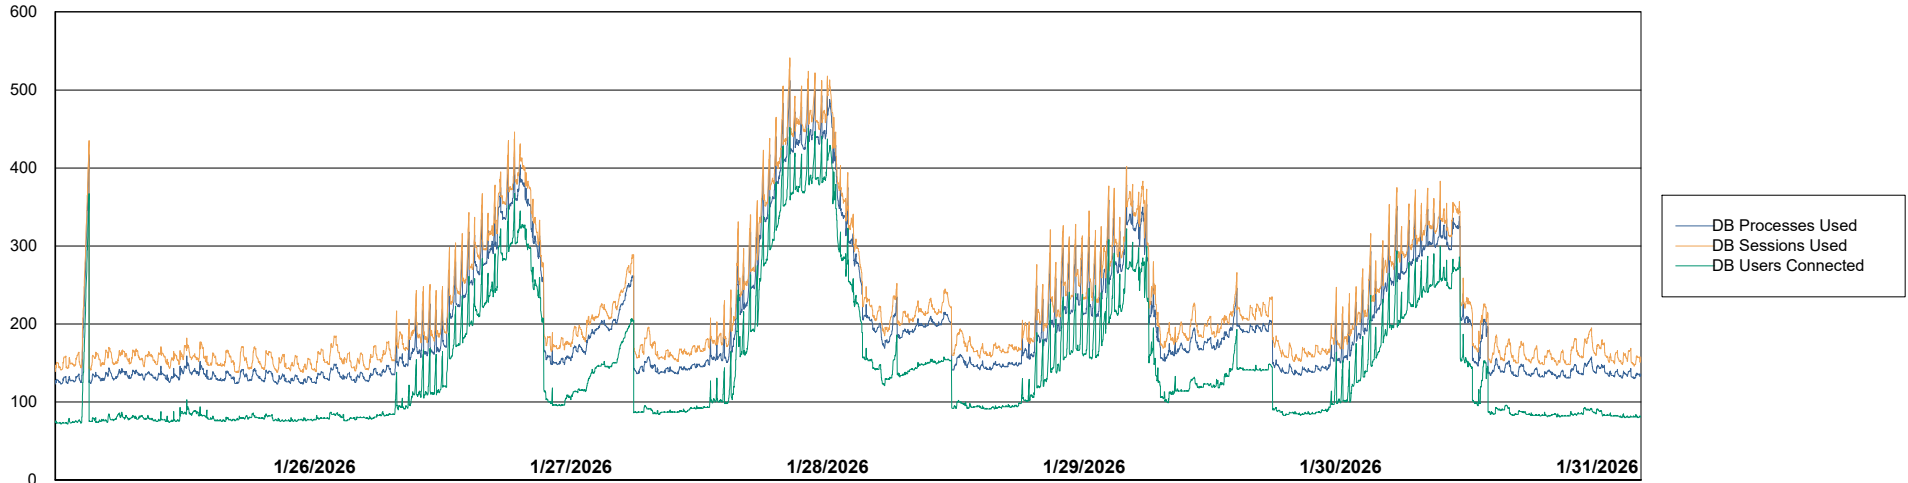

Weekly SLA Customer Report

Customer NIX_Production
Database ID 51

Database Performance NIX_PRD_ABSBI_ABS1

Weekly SLA Customer Report

Customer NIX_Production
Database ID 51

Database Performance NIX_PRD_ABSD01_ABS1