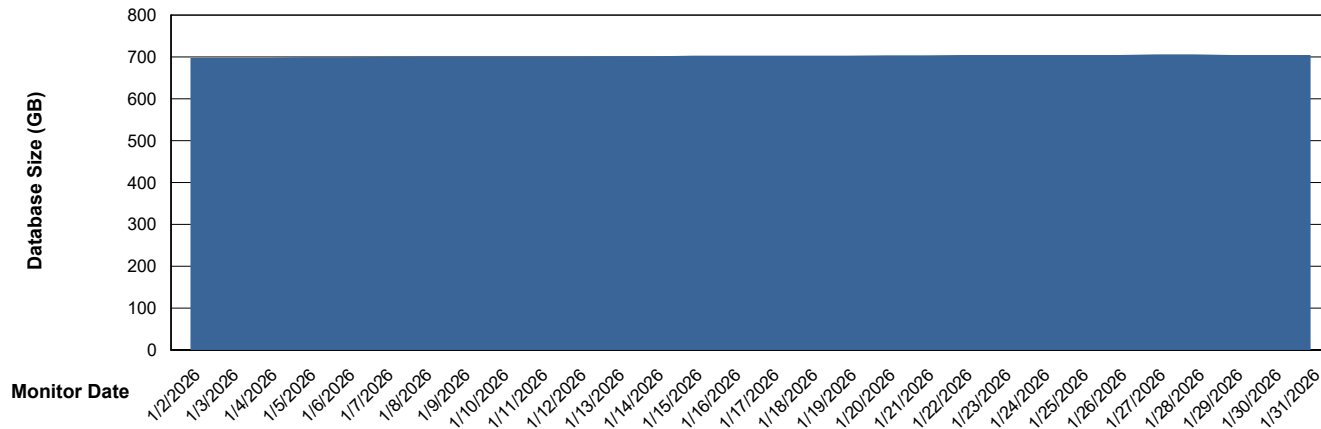

DATABASE SIZE NIX_PRD_ABSDB01_ABS1

Database growth over last month