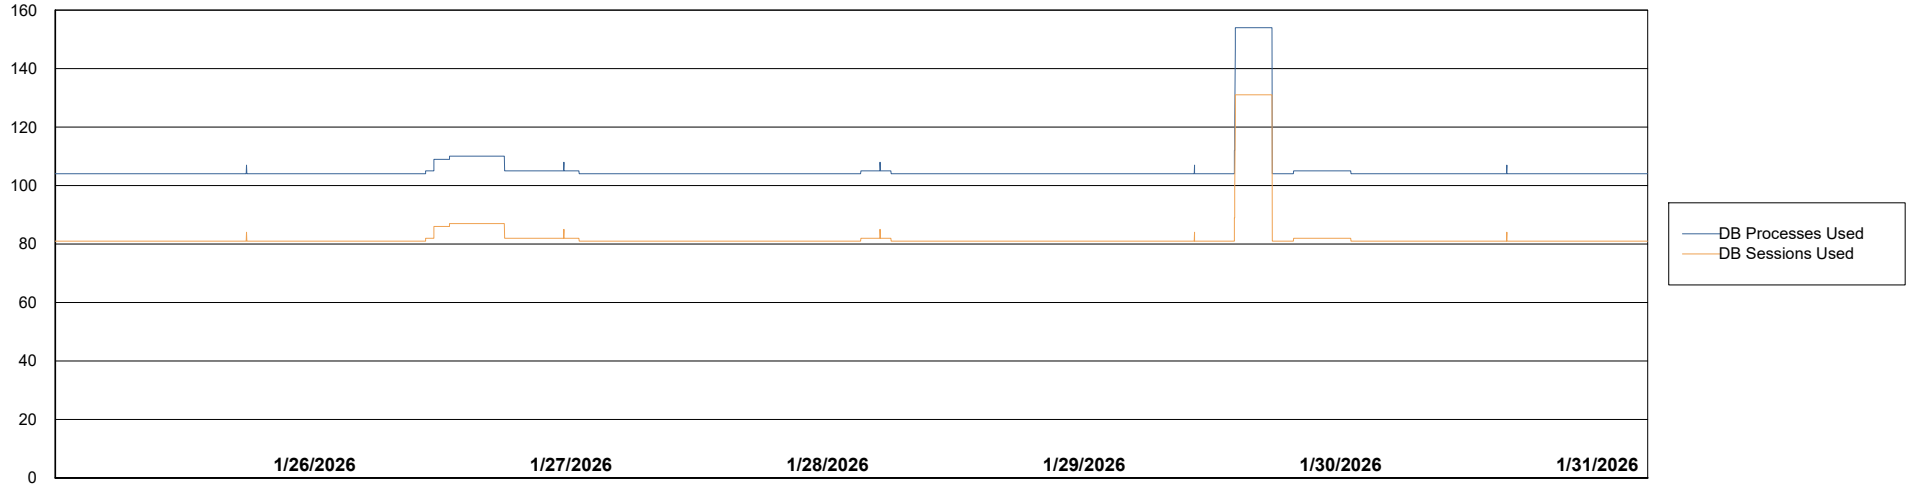

Database Performance LTS_PRD_CLSABSD02_HSBABS1

DB Processes Max 0
DB Processes Max 1,000