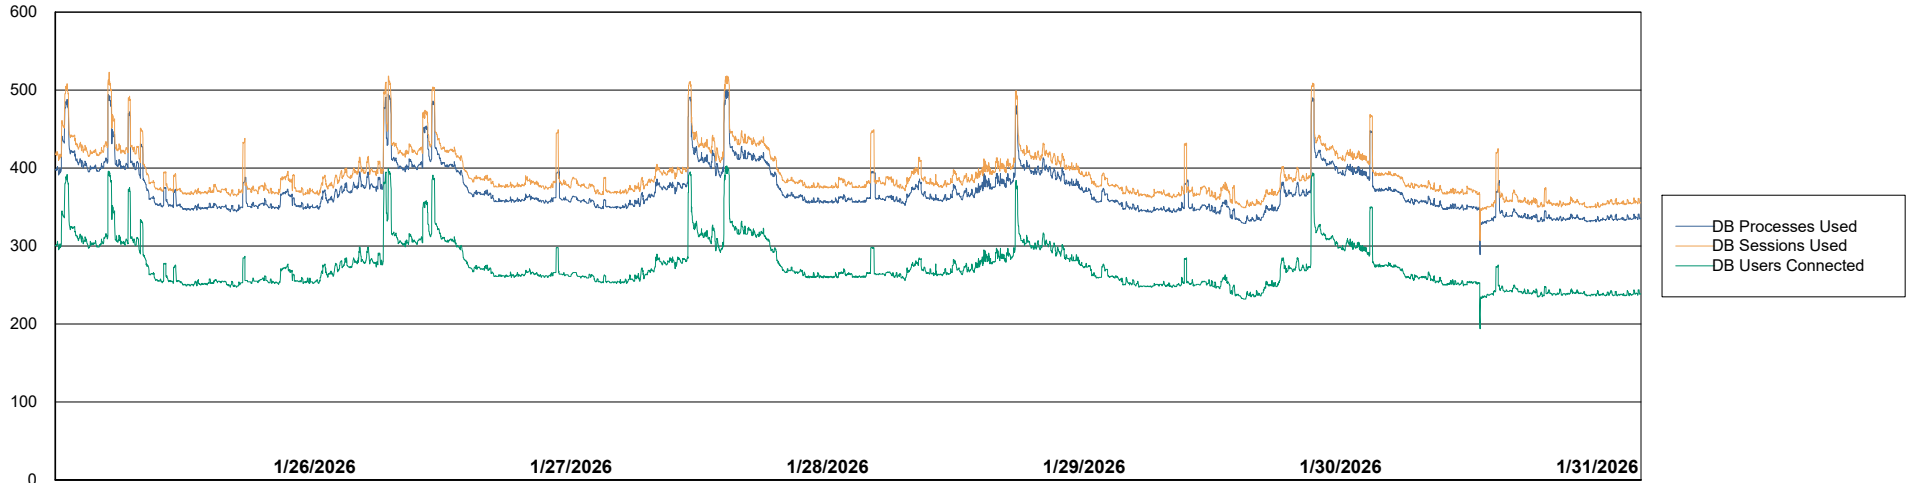

Database Performance LTS_PRD_CLSABSD01_ABS1