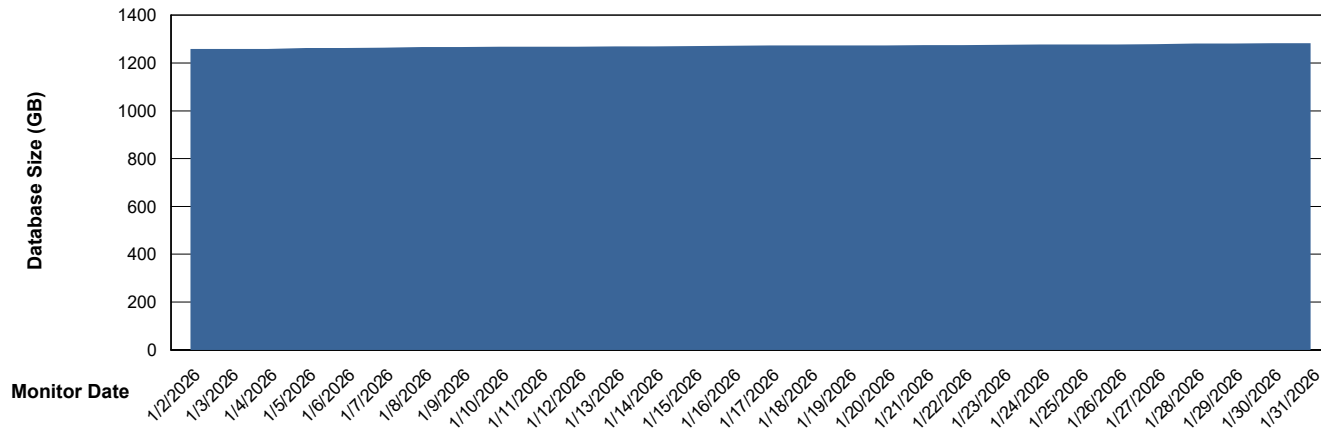

DATABASE SIZE LTS_PRD_CLSABSBI01NEW_ABS1

Database growth over last month