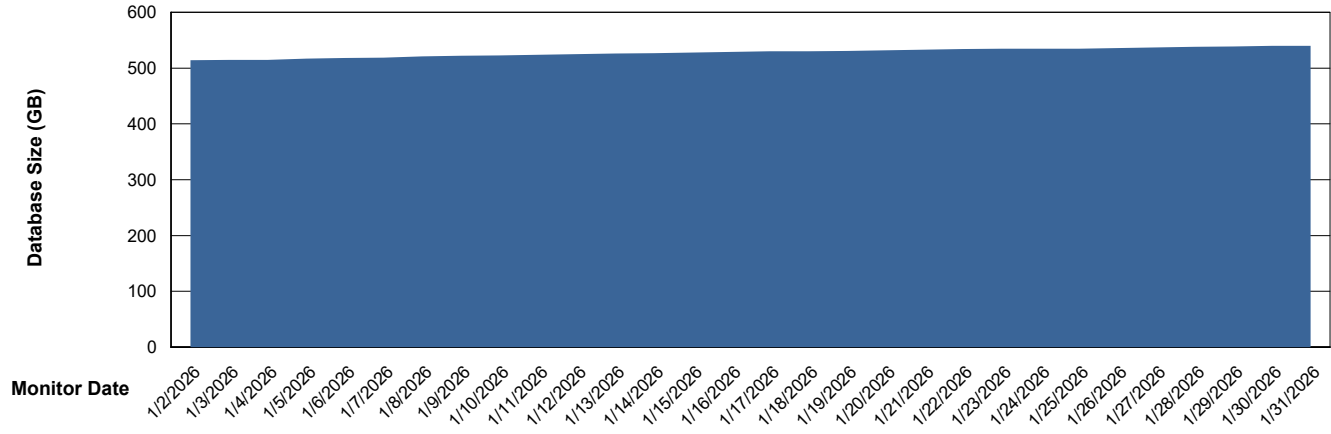

Database growth over last month

Weekly SLA Customer Report

Customer LTS(CleanLease)_Production
Database ID 126

DATABASE SIZE LTS_PRD_CLSABSDB01_ABS1

Database growth over last month

Weekly SLA Customer Report