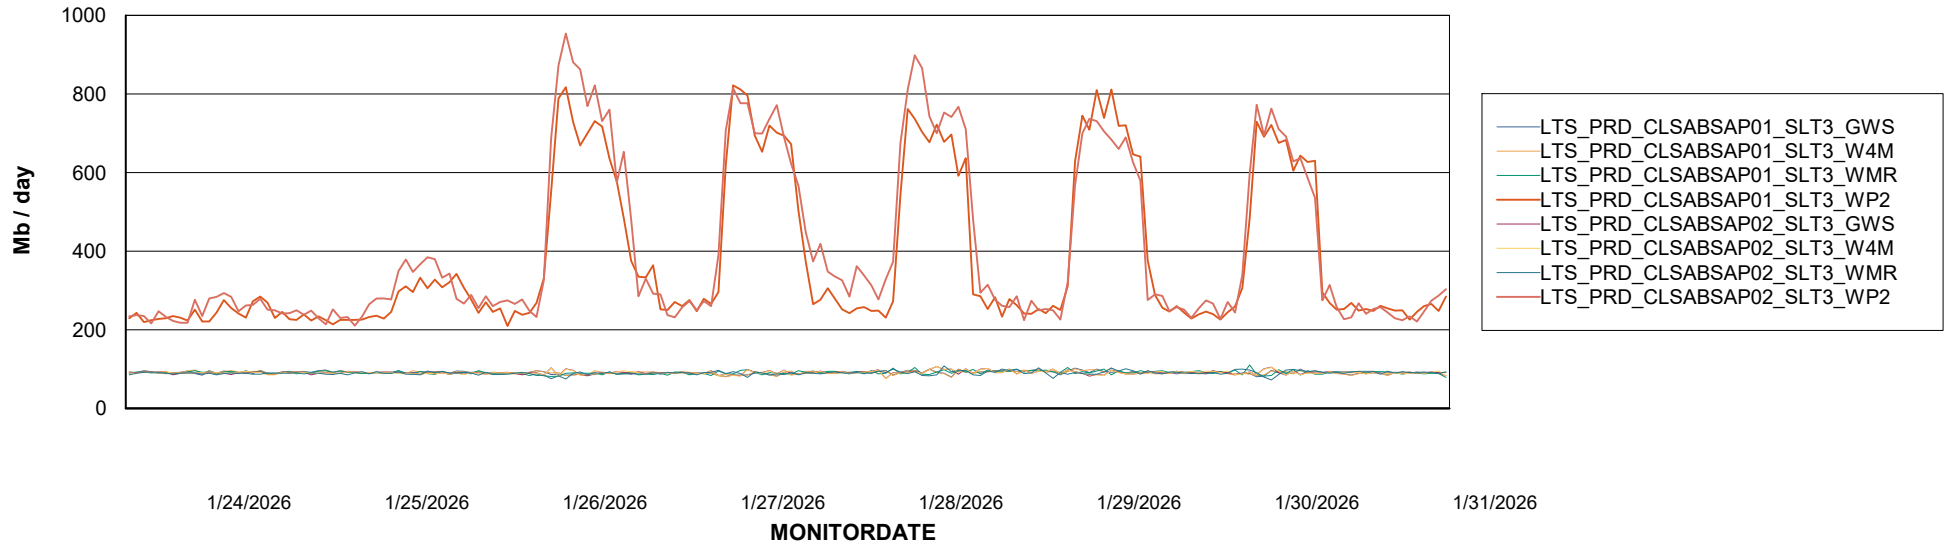

ABSSolute Web Component Services

Avg memory used per ABS Web component