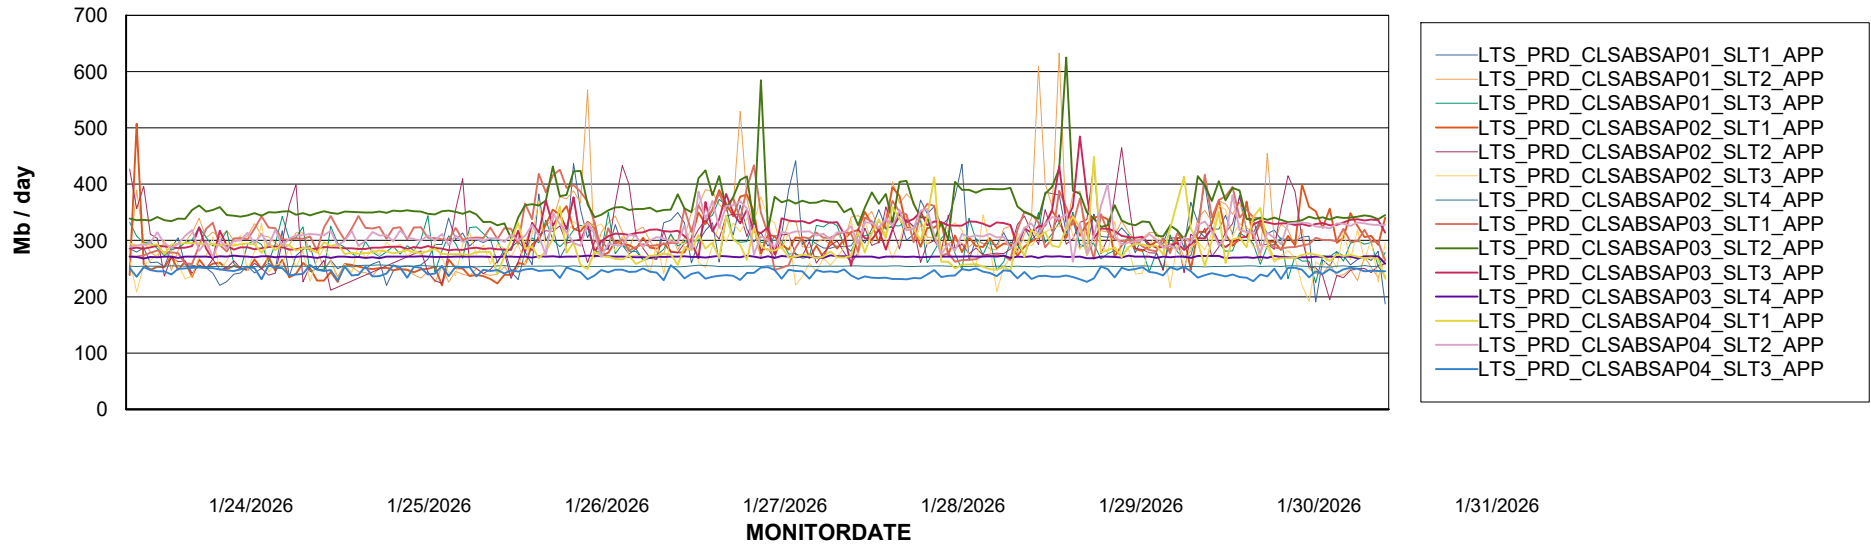

Standby Database Health LTS(CleanLease)_Production

Recovery lag for last 7 days

Weekly SLA Customer Report

Customer LTS(CleanLease)_Production
Database ID 126

ABSSolute Application Server Services

Avg memory used per ABS Server Service