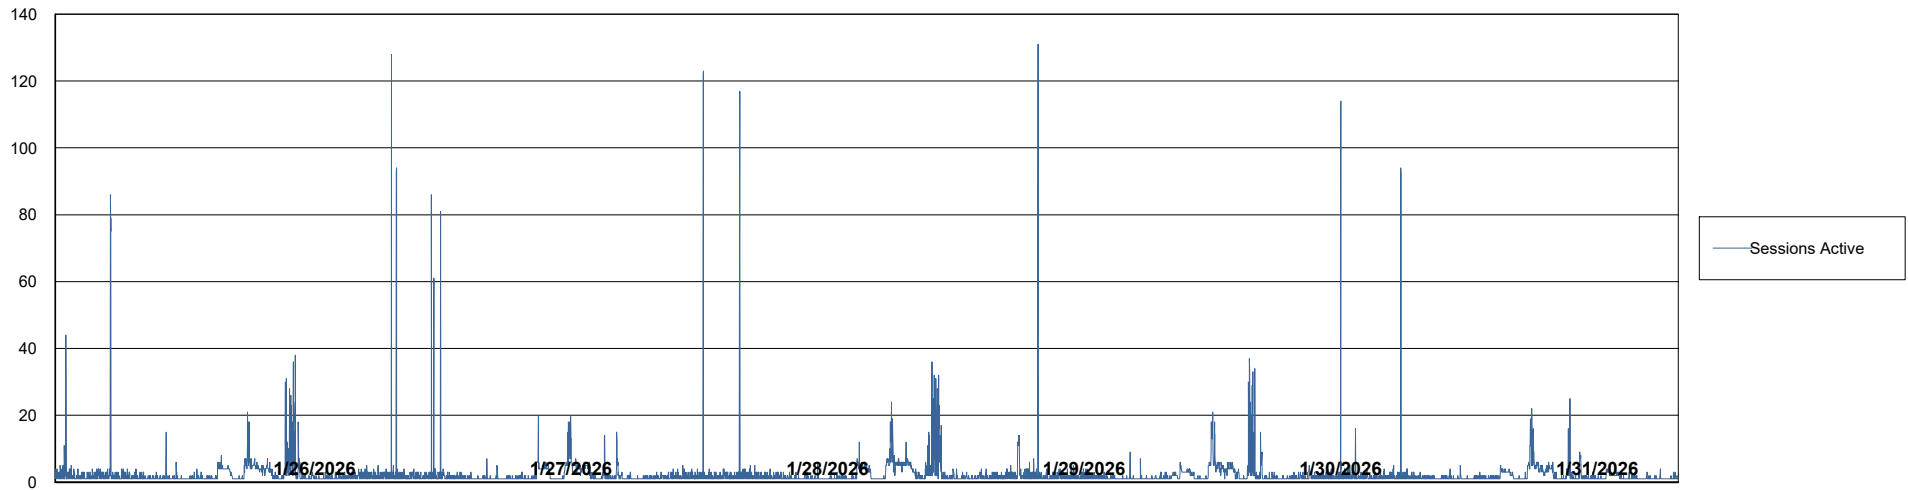

Database Performance LTS_PRD_CLSABSD01_ABS1