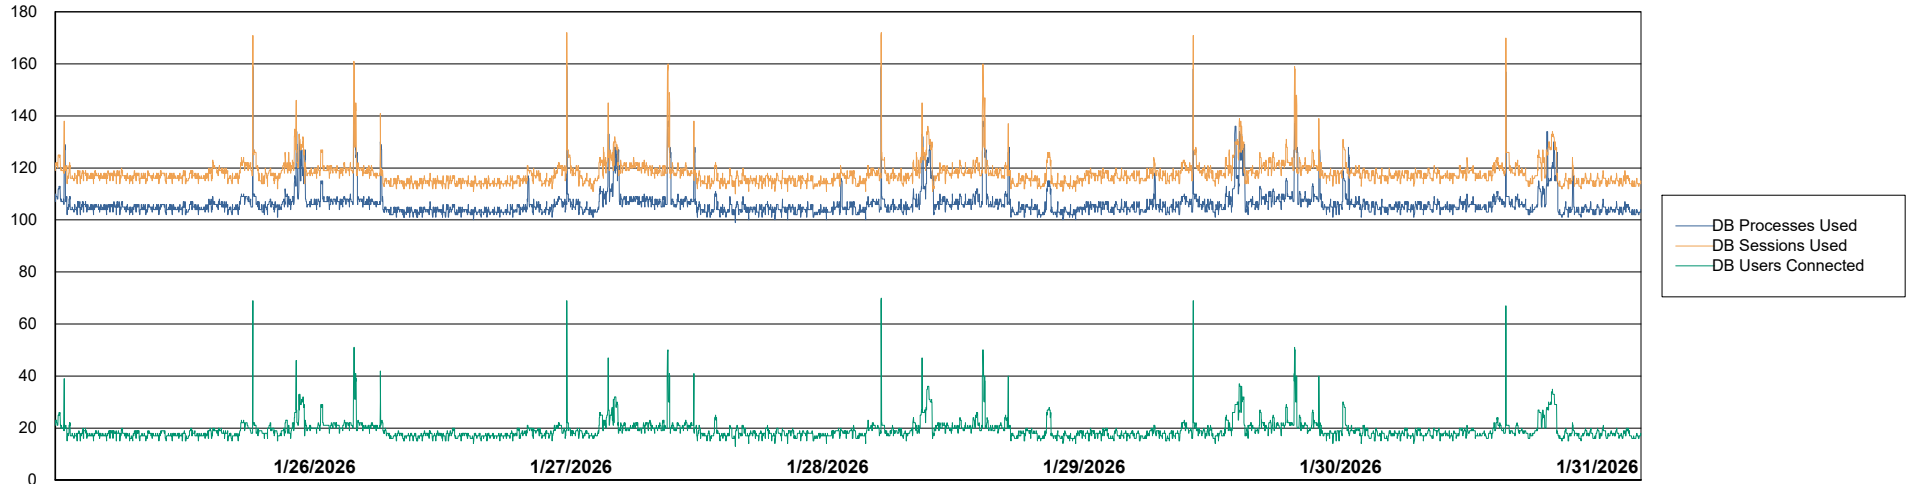

Weekly SLA Customer Report

Customer LTS(CleanLease)_Production
Database ID 126

Database Performance LTS_PRD_CLSABSBI01_ABS1

Weekly SLA Customer Report

Customer LTS(CleanLease)_Production
Database ID 126

Database Performance LTS_PRD_CLSABSBI01NEW_ABS1