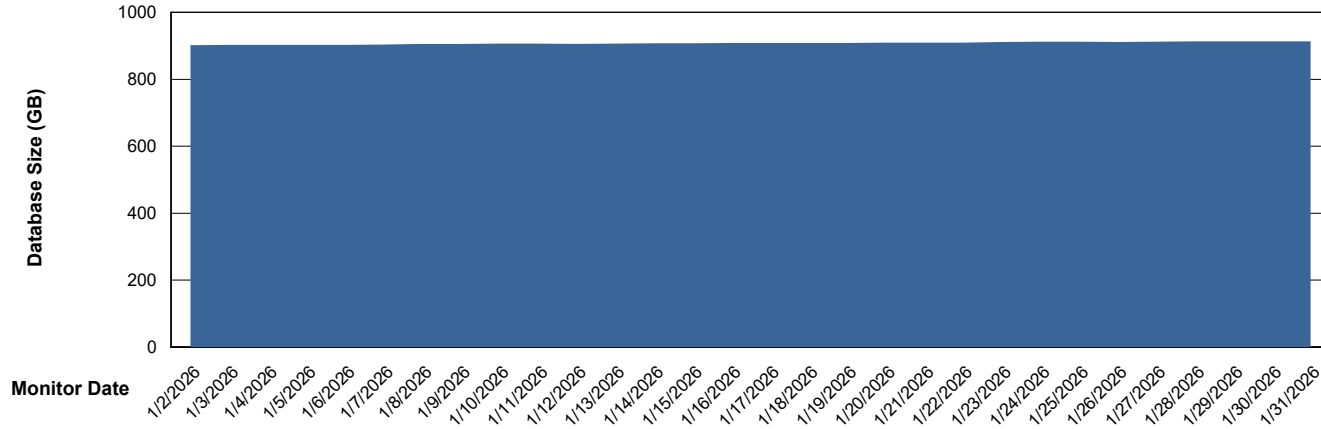

DB Processes Max 0
DB Processes Max 1,000

Weekly SLA Customer Report

Customer LTS(CleanLease)_Production
Database ID 126

DATABASE SIZE LTS_PRD_CLSABSBI01_ABS1

Database growth over last month

DATABASE SIZE LTS_PRD_CLSABSBI01NEW_ABS1