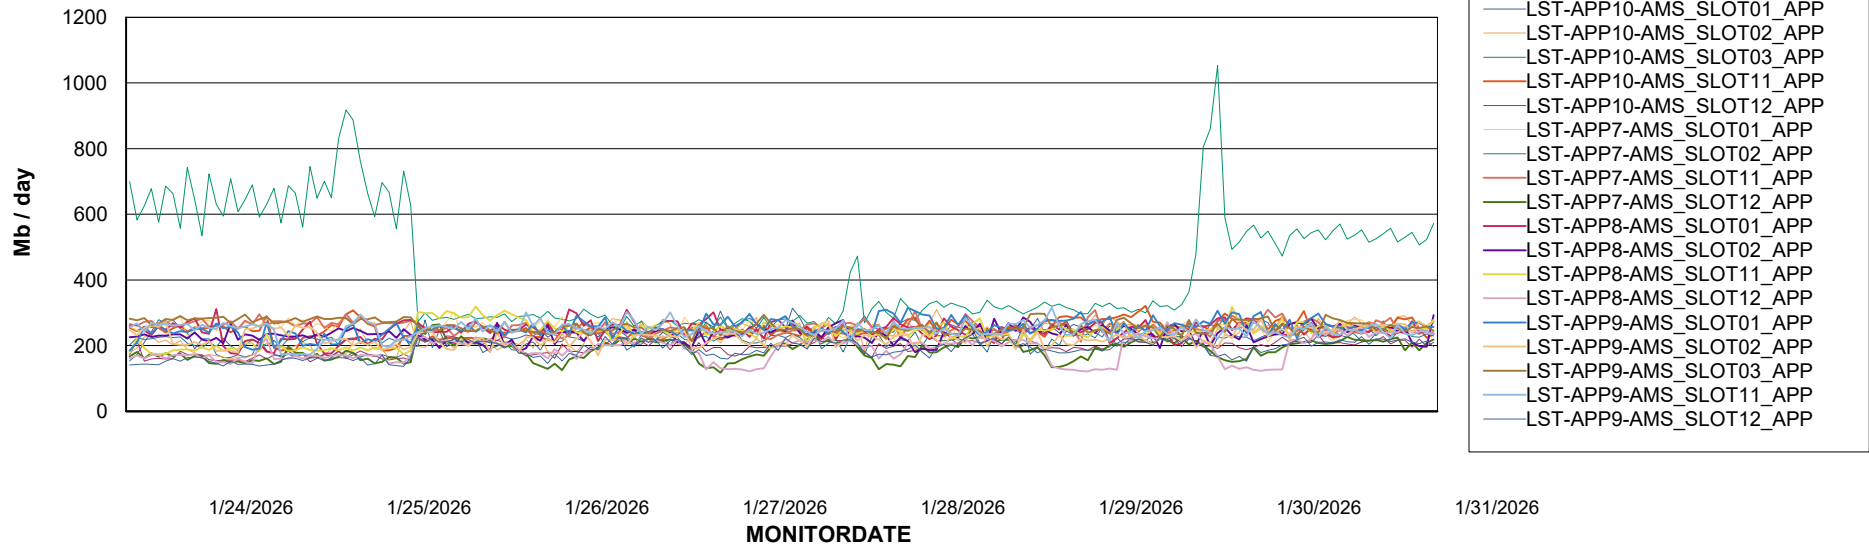

ABSSolute Application Server Services

Avg memory used per ABS Server Service