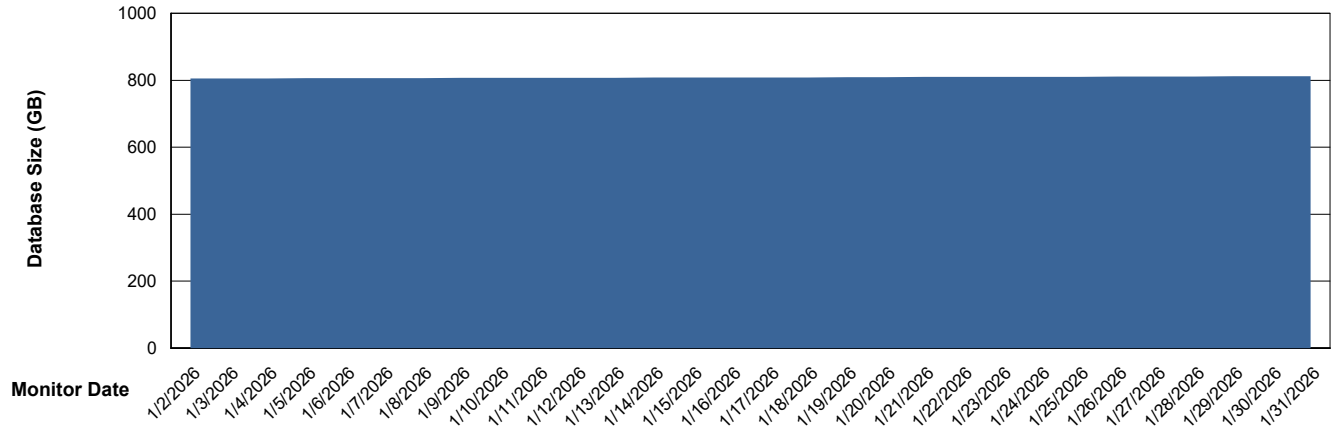

Database growth over last month

Database Tablespace LST-DBS7-AMS_DB_ABS1

Date	Tablespace Name	Filesize (Gb)	Usedsize (Gb)	Percentage free
1/31/2026	ABSDATA	800	669	16
	INDX	151	126	16
1/30/2026	ABSDATA	800	669	16
	INDX	151	126	16
1/29/2026	ABSDATA	800	669	16
	INDX	151	126	17
1/28/2026	ABSDATA	800	669	16
	INDX	151	126	17
1/27/2026	ABSDATA	800	668	16
	INDX	151	126	17
1/26/2026	ABSDATA	800	668	16
	INDX	151	126	17
1/25/2026	ABSDATA	795	668	16
	INDX	151	126	17