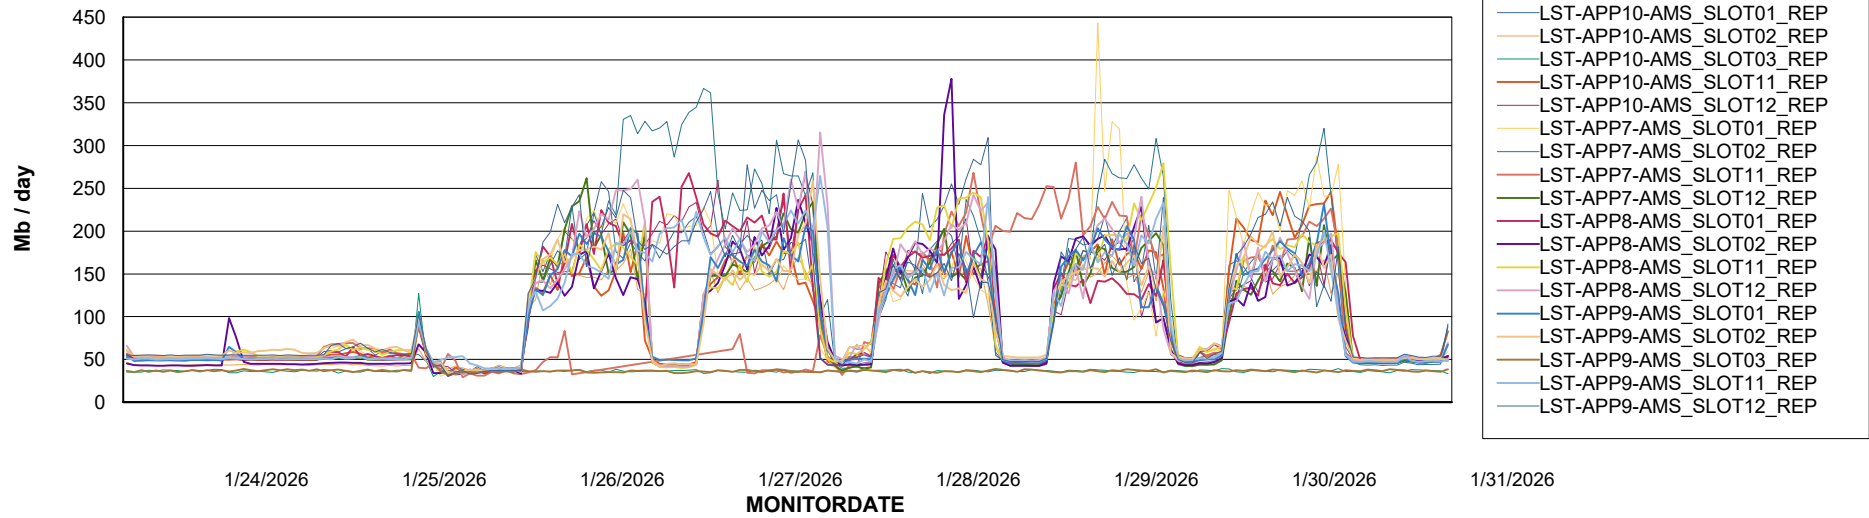

ABSSolute Application ReportServer Services

Avg memory used per ReportServer Service