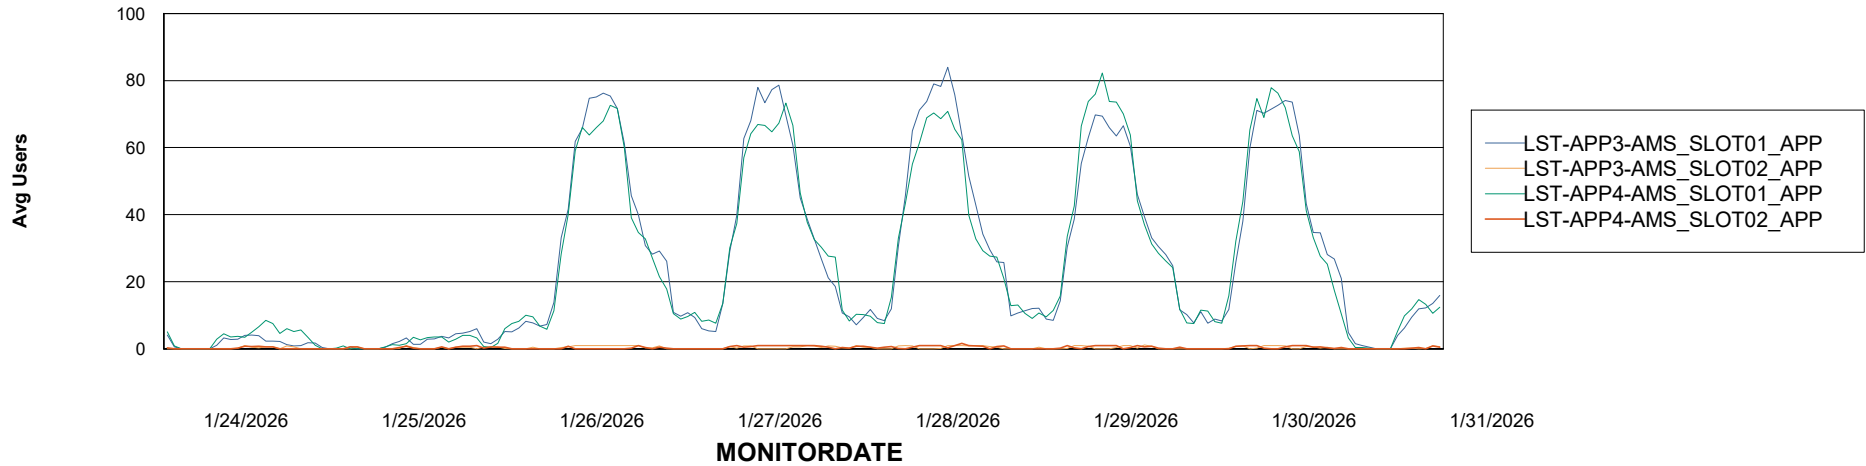

Weekly SLA Customer Report

Customer LST OCI AMS Production ABSME
Database ID 213

ABSSolute Application Server Services

Avg memory used per ABS Server Service

Avg users per day per ABS server

Weekly SLA Customer Report