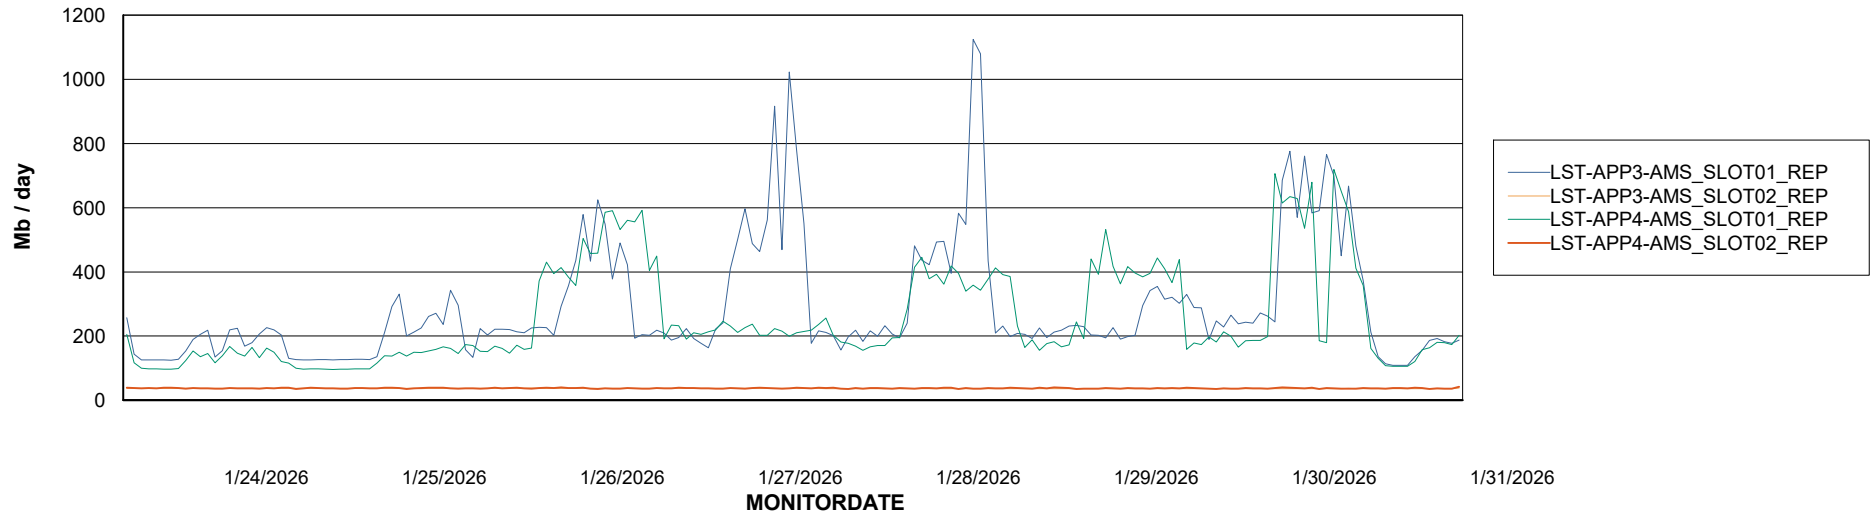

ABSSolute Application ReportServer Services

Avg memory used per ReportServer Service