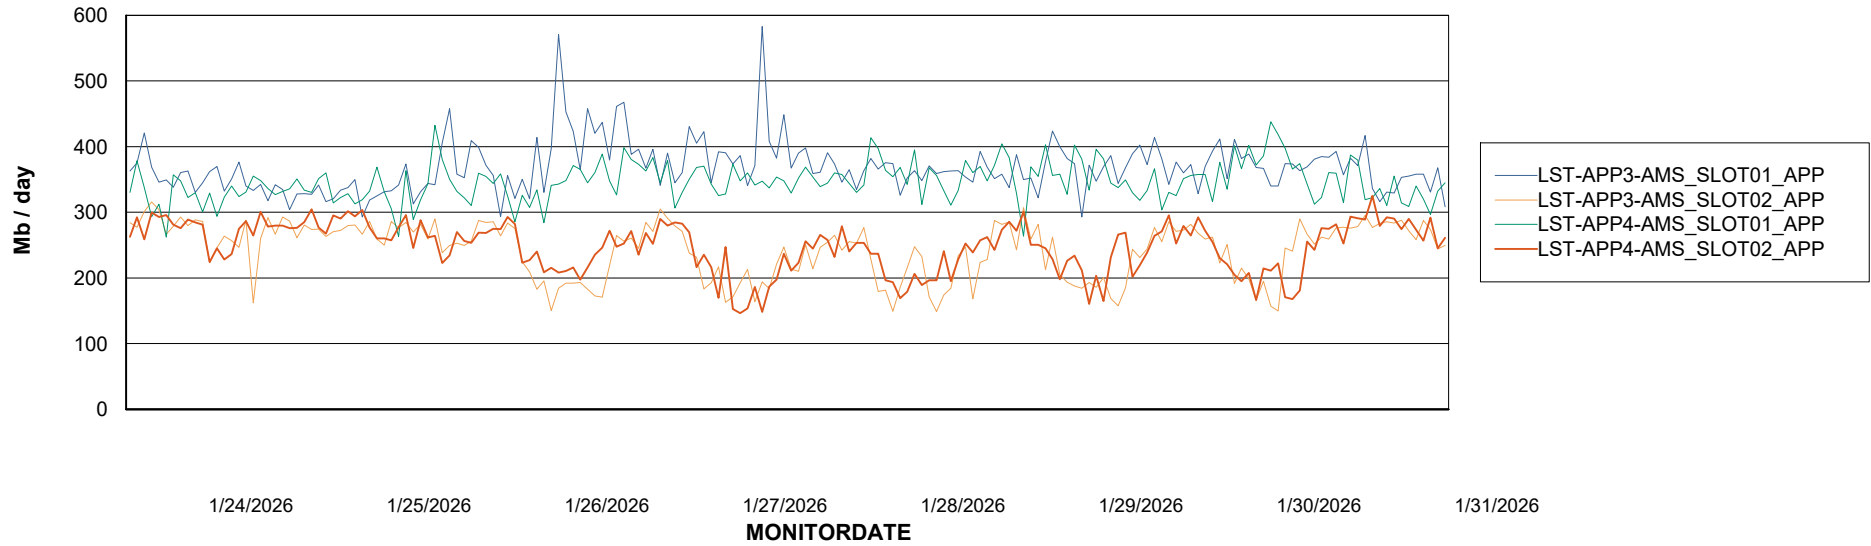

ABSSolute Application Server Services

Avg memory used per ABS Server Service