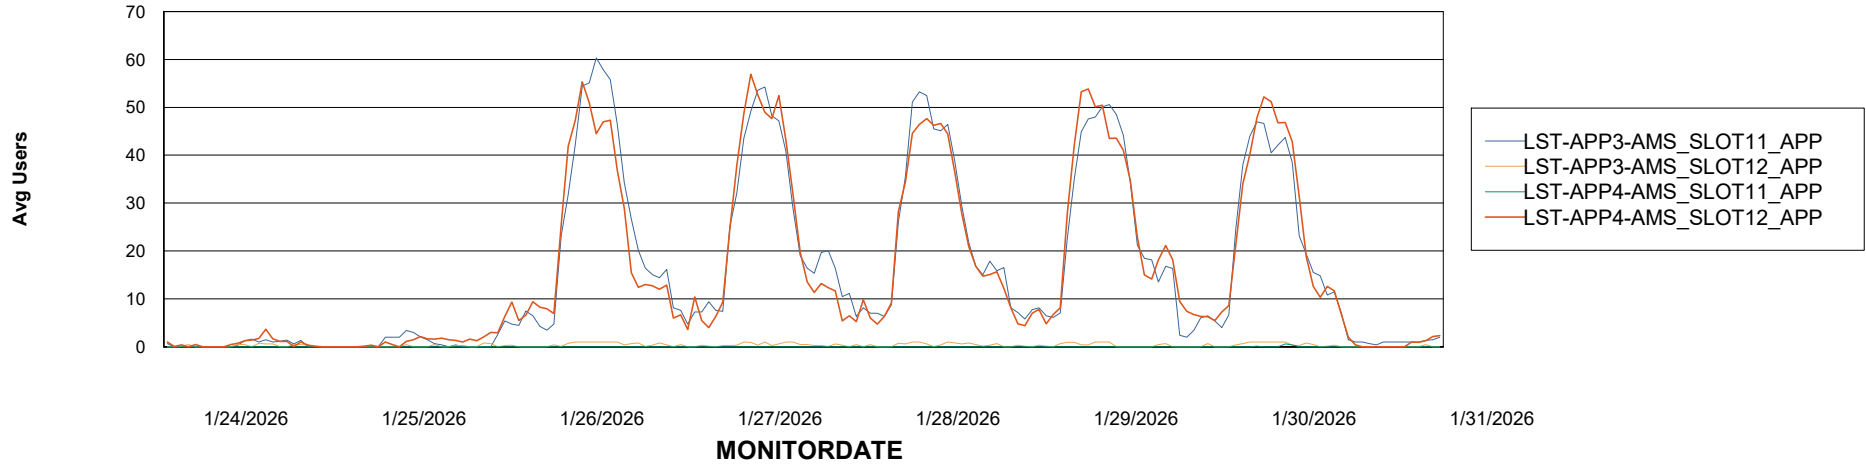

Weekly SLA Customer Report

Customer LST OCI AMS Production ABSME2
Database ID 211

ABSSolute Application Server Services

Avg memory used per ABS Server Service

Avg users per day per ABS server

Weekly SLA Customer Report