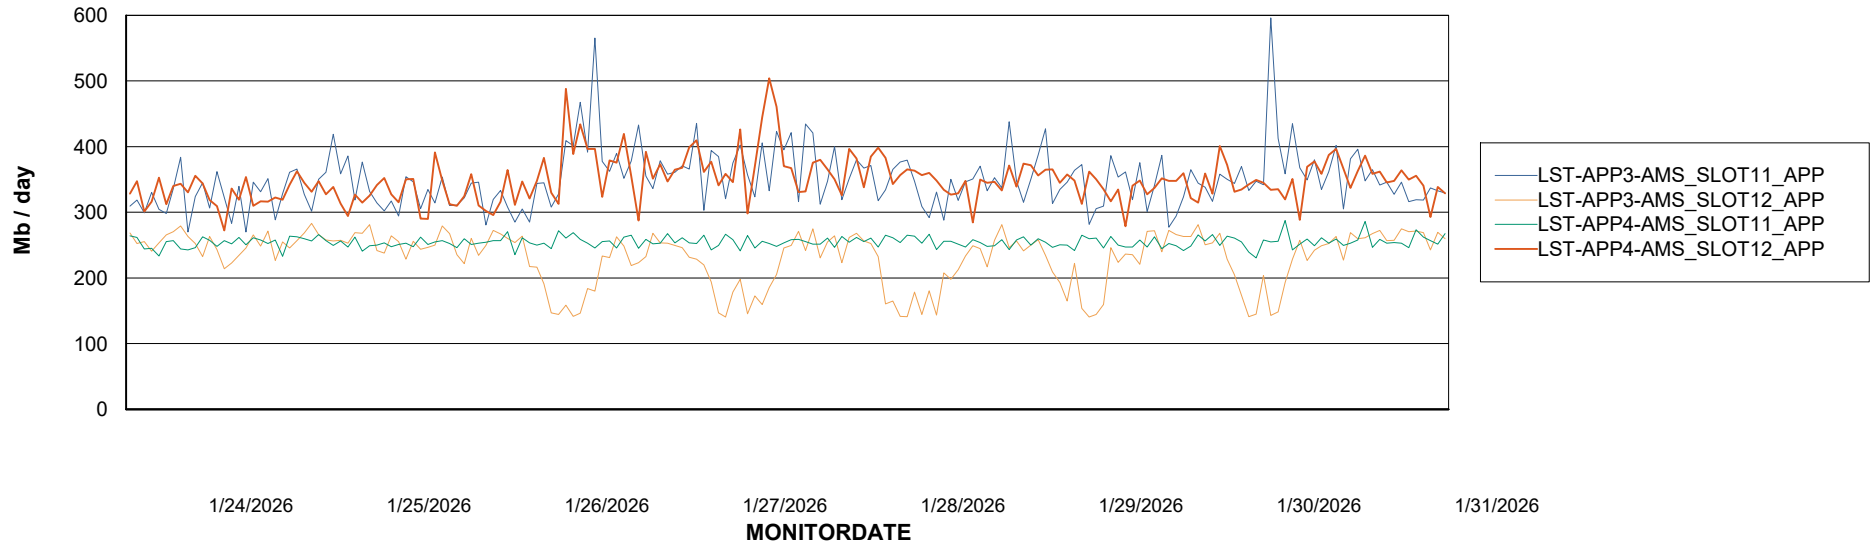

ABSSolute Application Server Services

Avg memory used per ABS Server Service