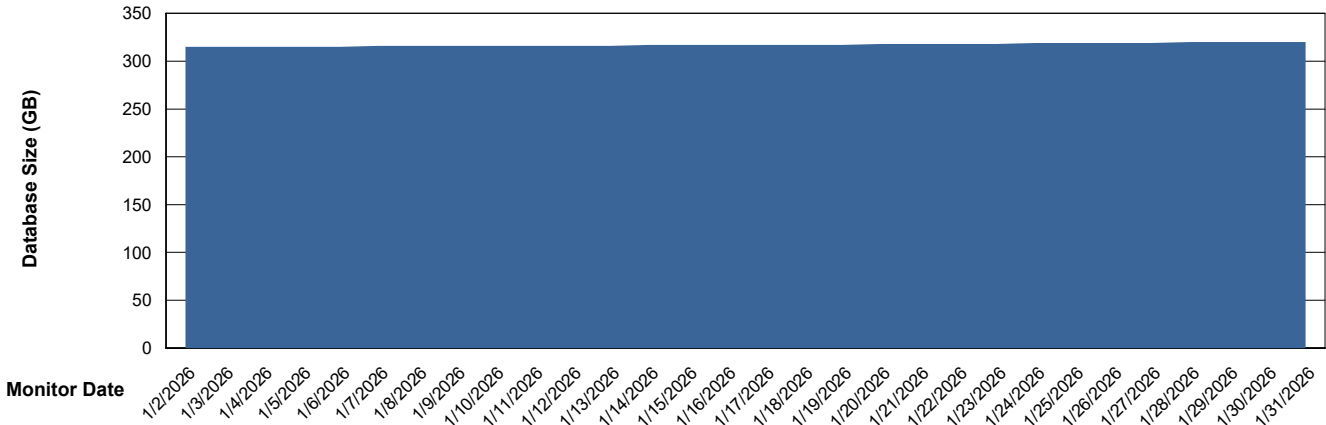

Database Performance LST-DBS4-AMS_DB_ABSME2

Weekly SLA Customer Report

Customer LST OCI AMS Production ABSME2
 Database ID 211

DATABASE SIZE LST-DBS4-AMS_DB_ABSME2

Database growth over last month

Database Tablespace LST-DBS4-AMS_DB_ABSME2