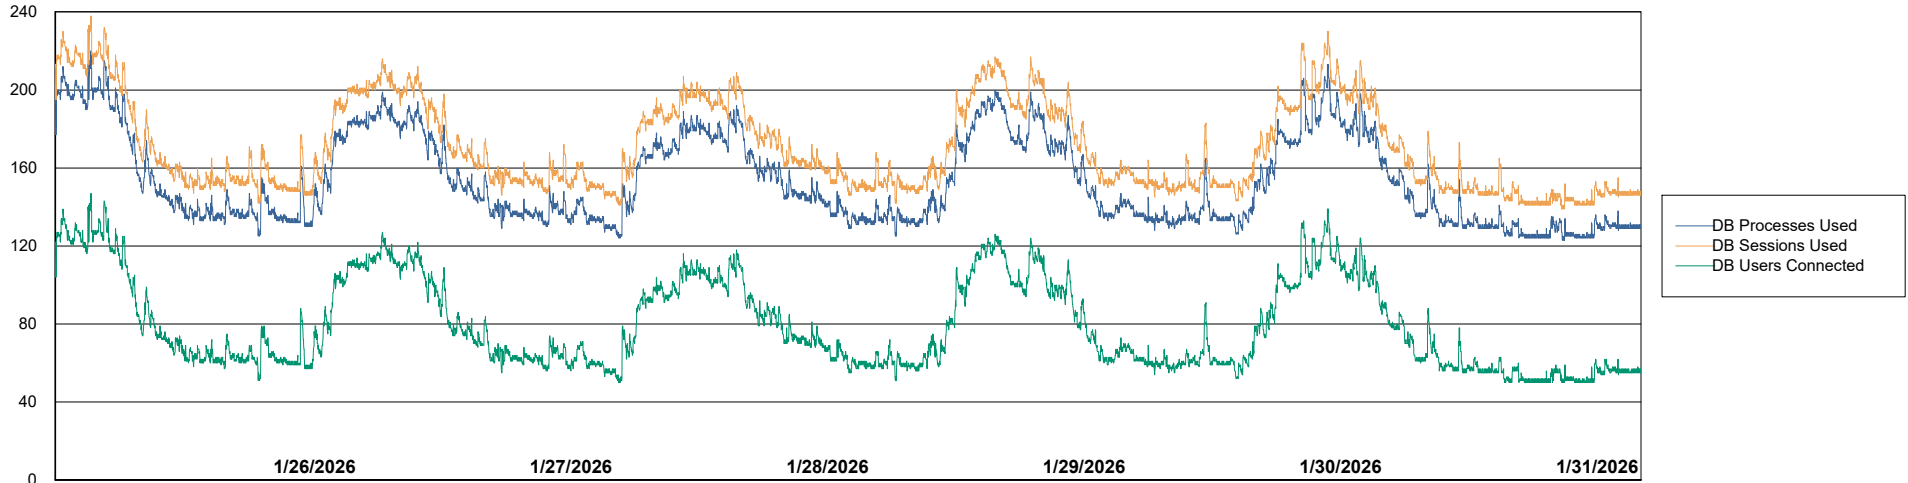

Database Performance LST-DBS4-AMS_DB_ABSME2