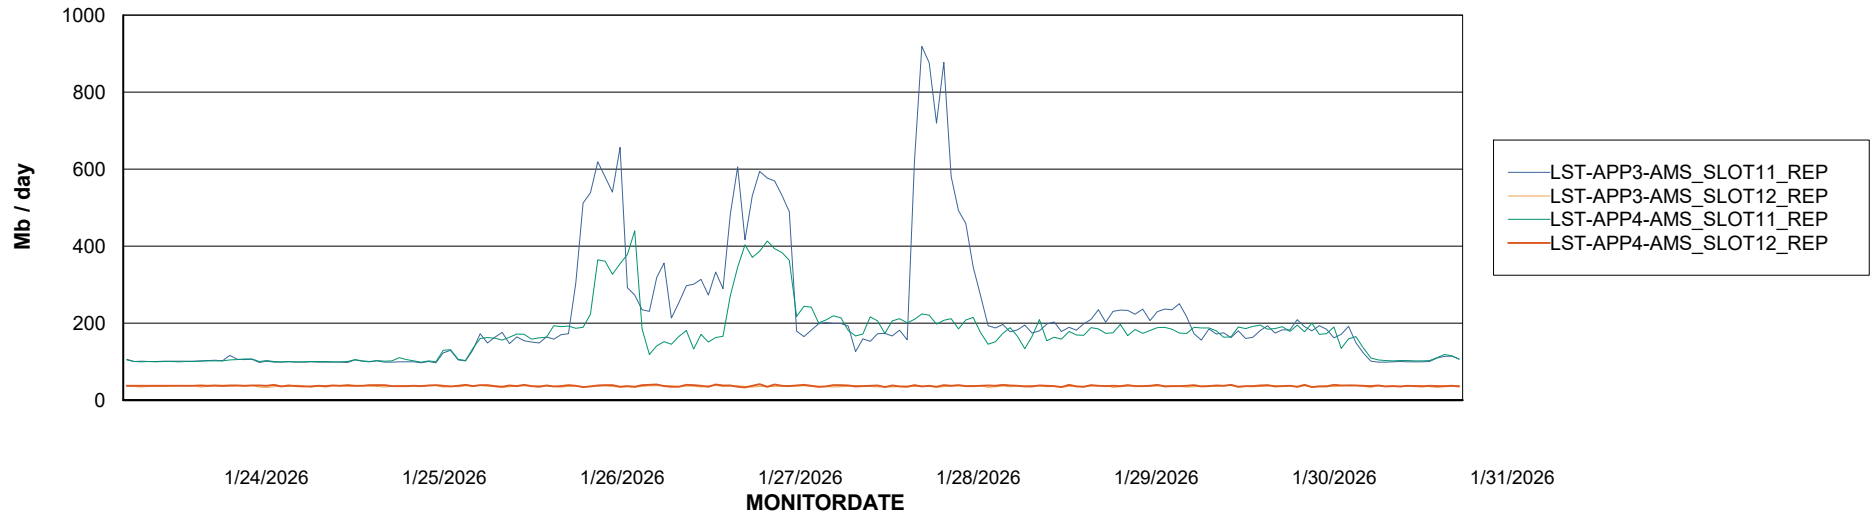

ABSSolute Application ReportServer Services

Avg memory used per ReportServer Service