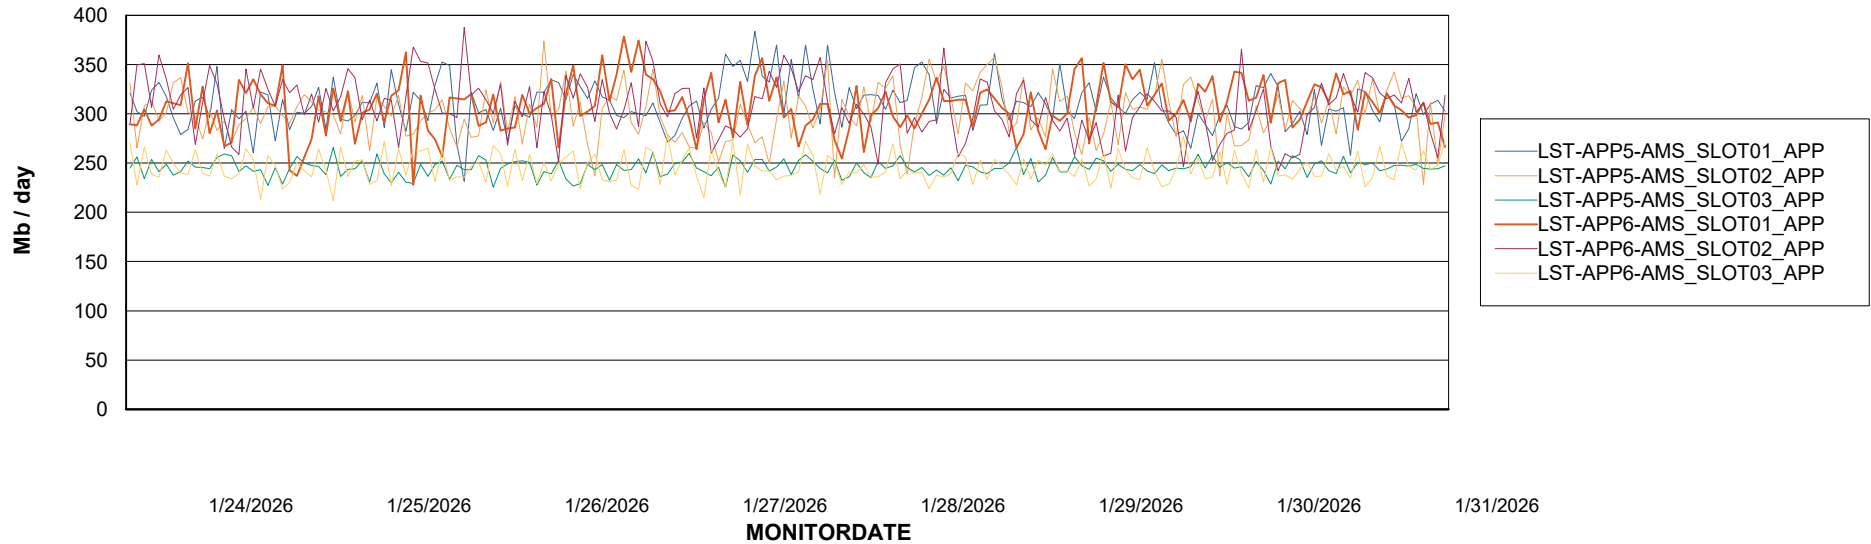

ABSSolute Application Server Services

Avg memory used per ABS Server Service