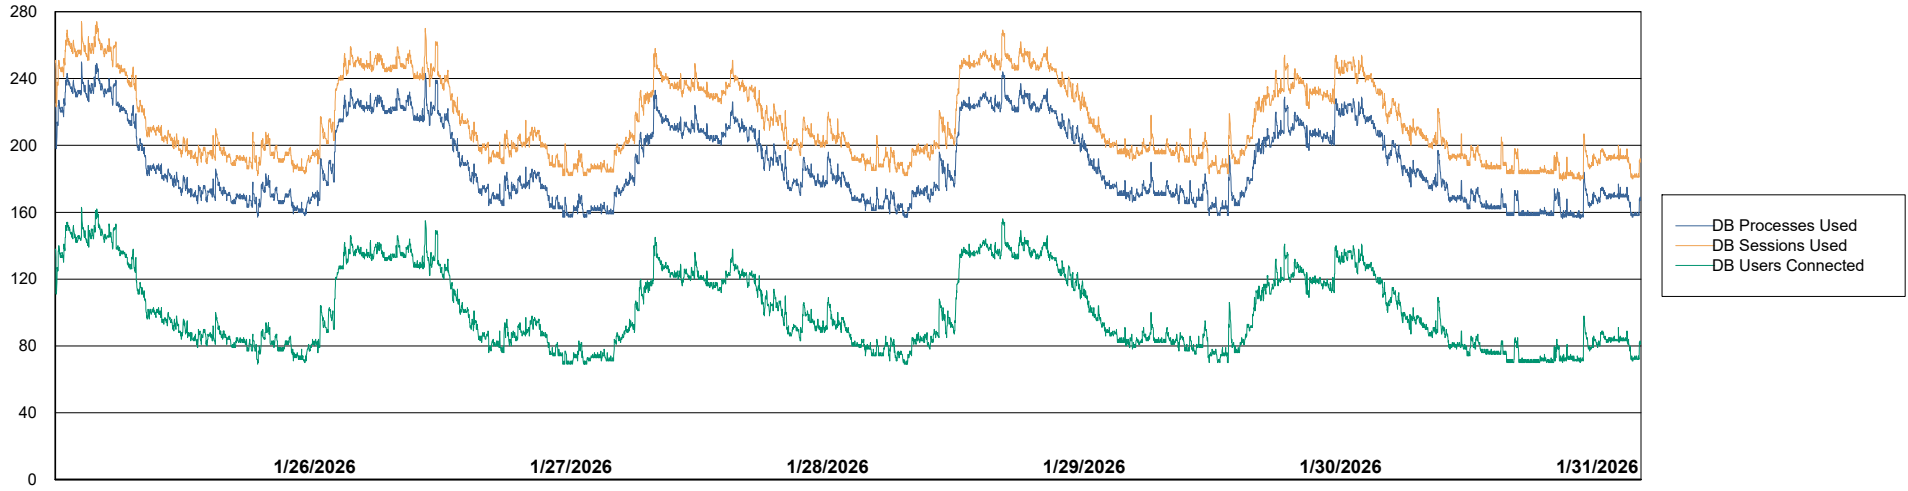

Database Performance LST-DBS5-AMS_DB_ABSEE