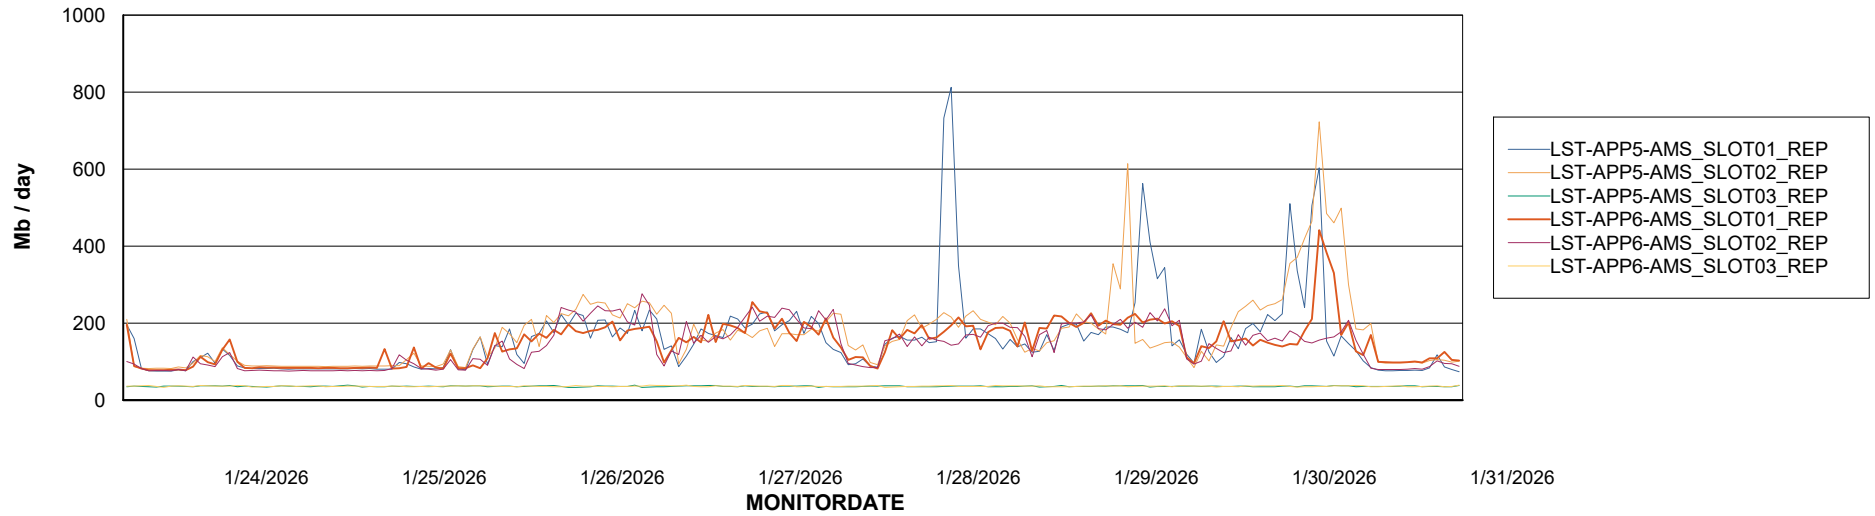

ABSSolute Application ReportServer Services

Avg memory used per ReportServer Service