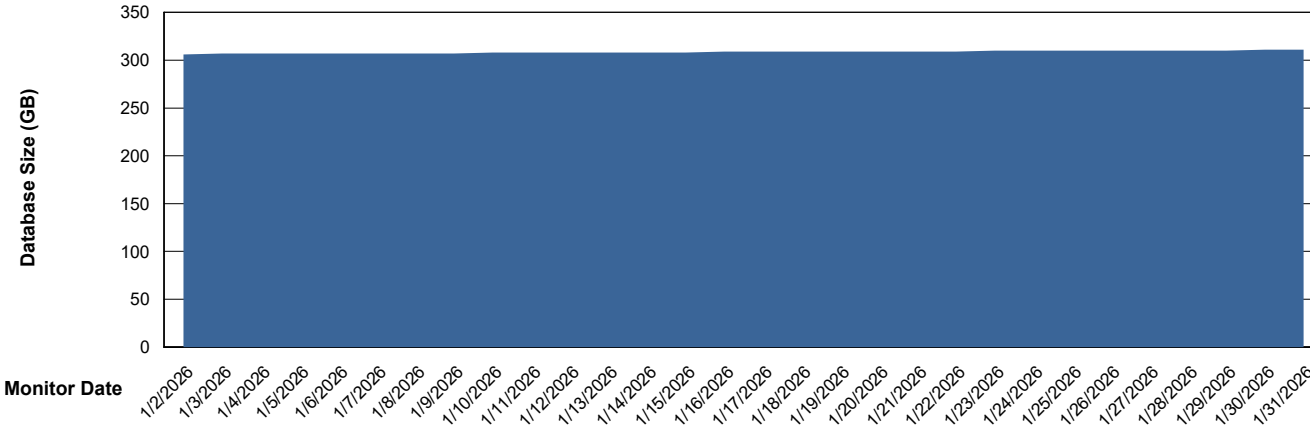

Database Performance LST-DBS6-AMS_DB_HSBABSEE

DB Processes Max 1,000
DB Processes Max 0

Weekly SLA Customer Report

Customer LST OCI AMS Production ABSEE
 Database ID 206

DATABASE SIZE LST-DBS5-AMS_DB_ABSEE

Database growth over last month

Database Tablespace LST-DBS5-AMS_DB_ABSEE

Date	Tablespace Name	Filesize (Gb)	Usedsize (Gb)	Percentage free
1/31/2026	ABSDATA	335	278	17
	INDX	60	20	66
1/30/2026	ABSDATA	335	278	17
	INDX	60	20	66
1/29/2026	ABSDATA	335	278	17
	INDX	60	20	66
1/28/2026	ABSDATA	335	278	17
	INDX	60	20	66
1/27/2026	ABSDATA	335	278	17
	INDX	60	20	66
1/26/2026	ABSDATA	335	278	17
	INDX	60	20	66
1/25/2026	ABSDATA	335	277	17
	INDX	60	20	66