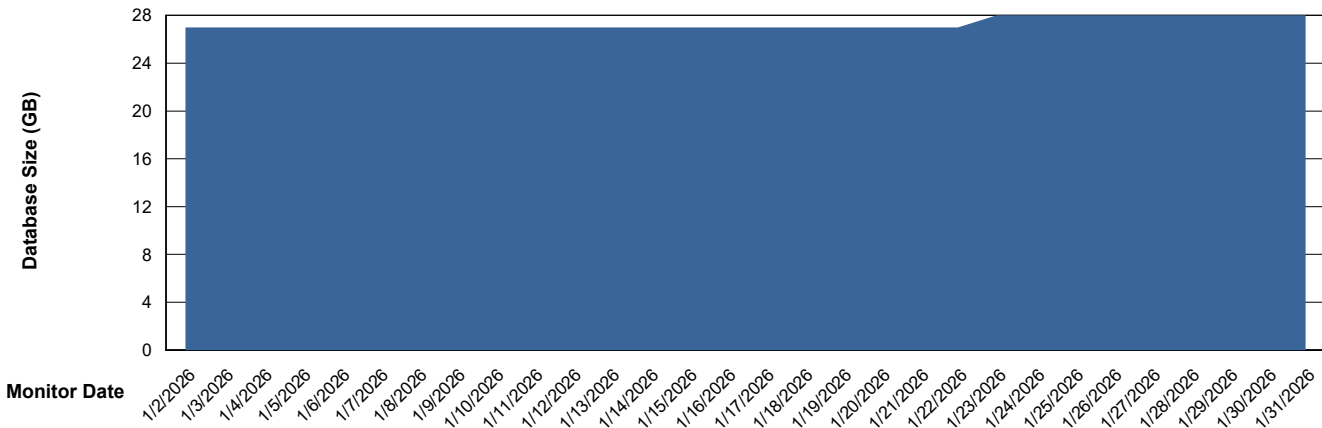

DATABASE SIZE LST-DBS1-AMS_DB_ABSCH

Database growth over last month