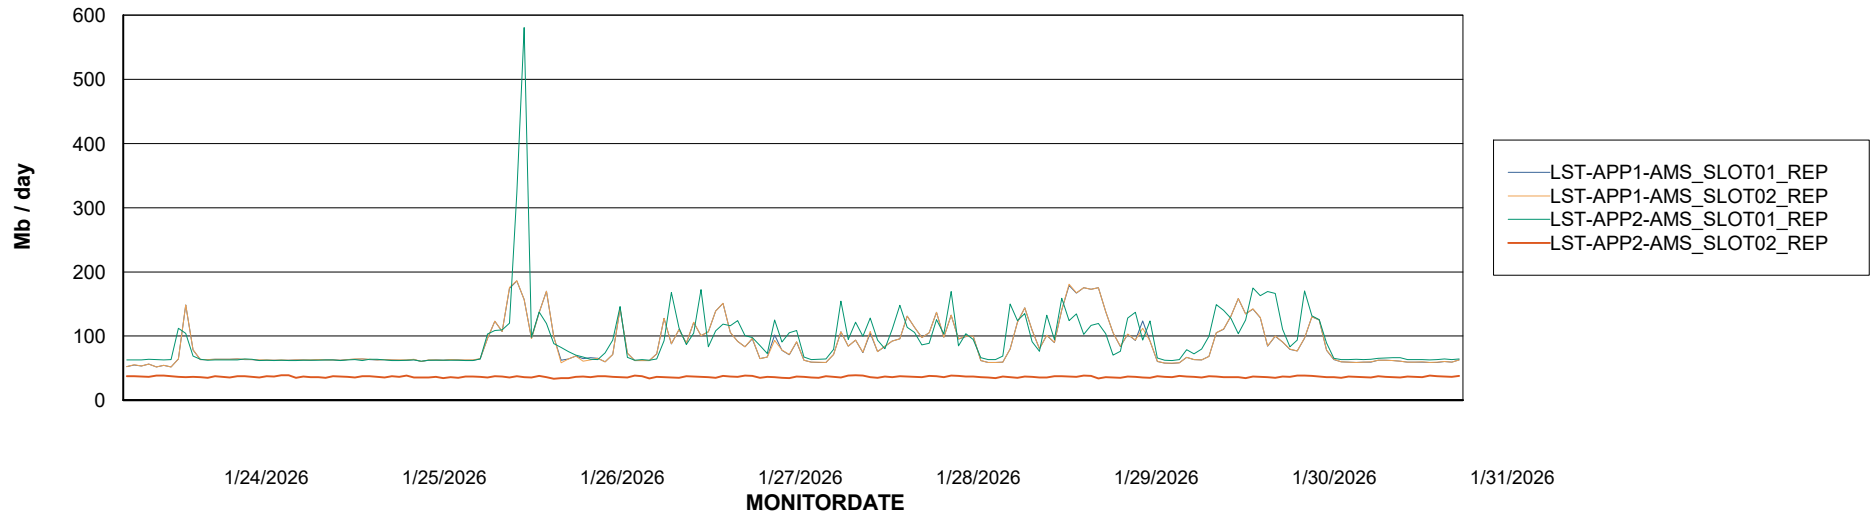

ABSSolute Application ReportServer Services

Avg memory used per ReportServer Service