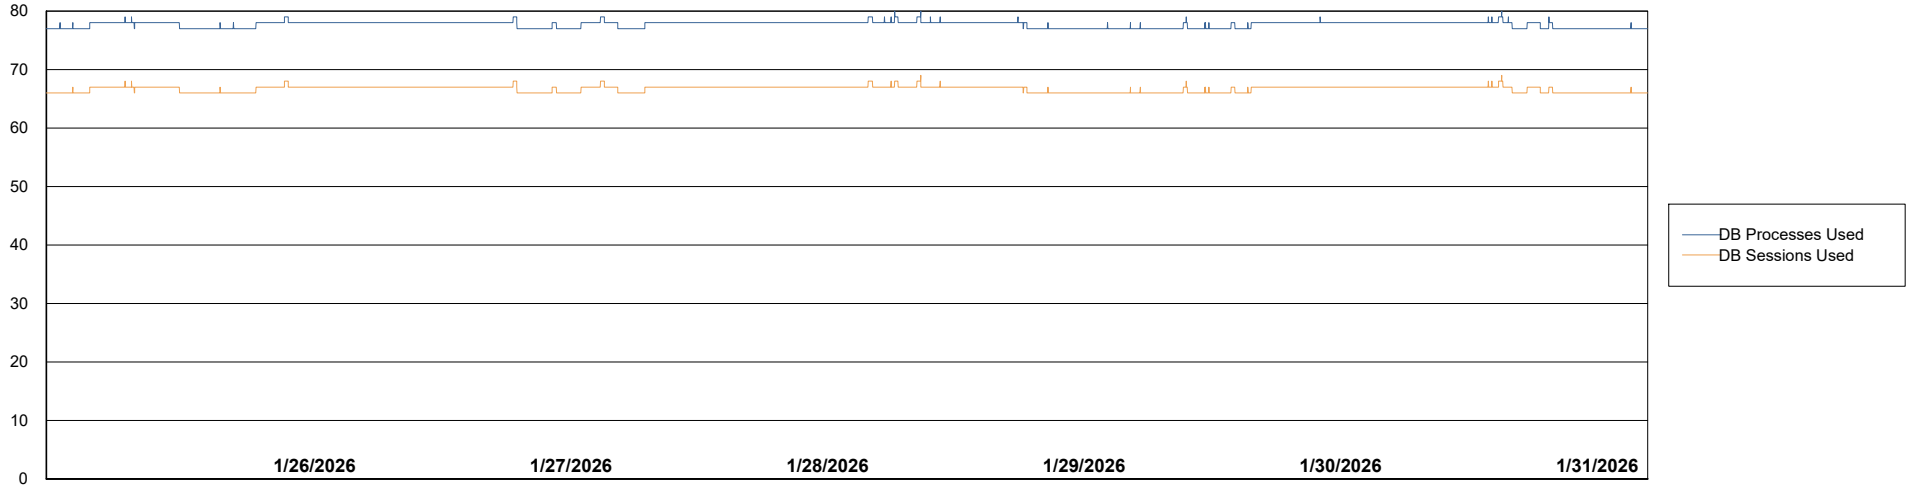

Database Performance LST-DBS2-AMS_DB_HSBABSCH

DB Processes Max 0
DB Processes Max 1,000