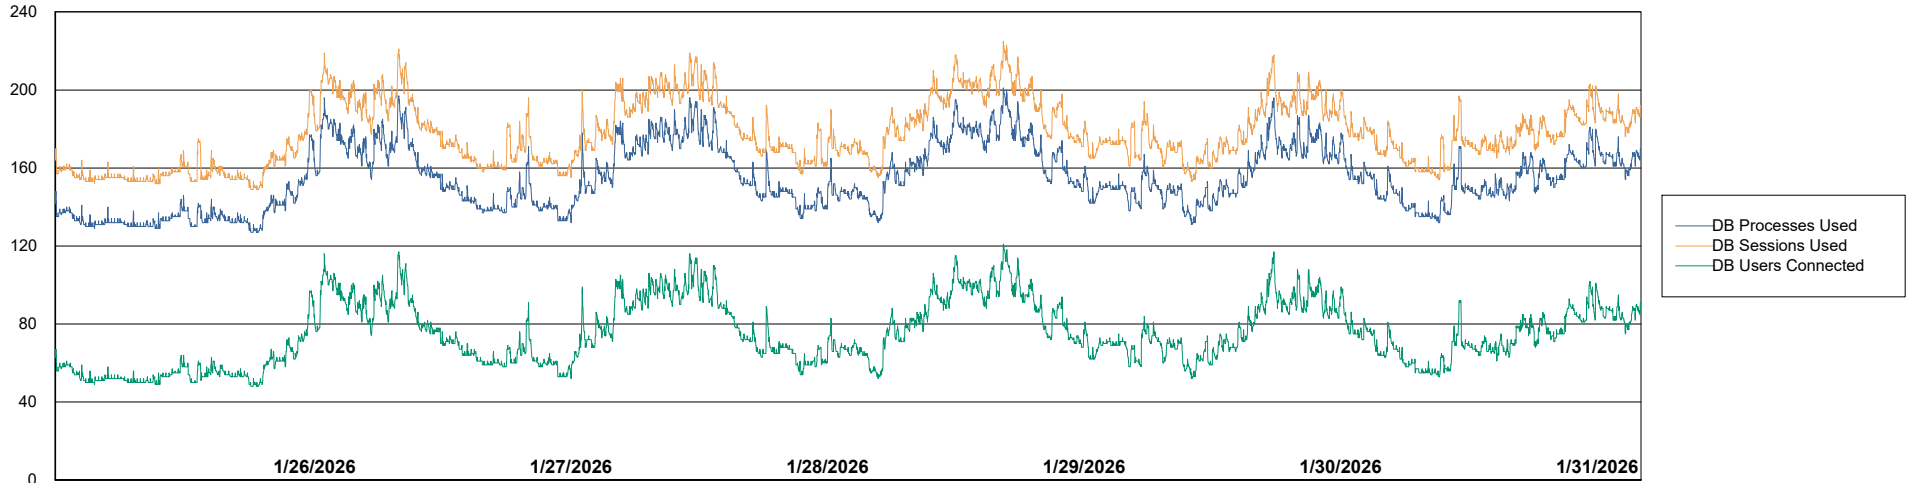

Database Performance LST-DBS2-AMS_DB_ABSCH2