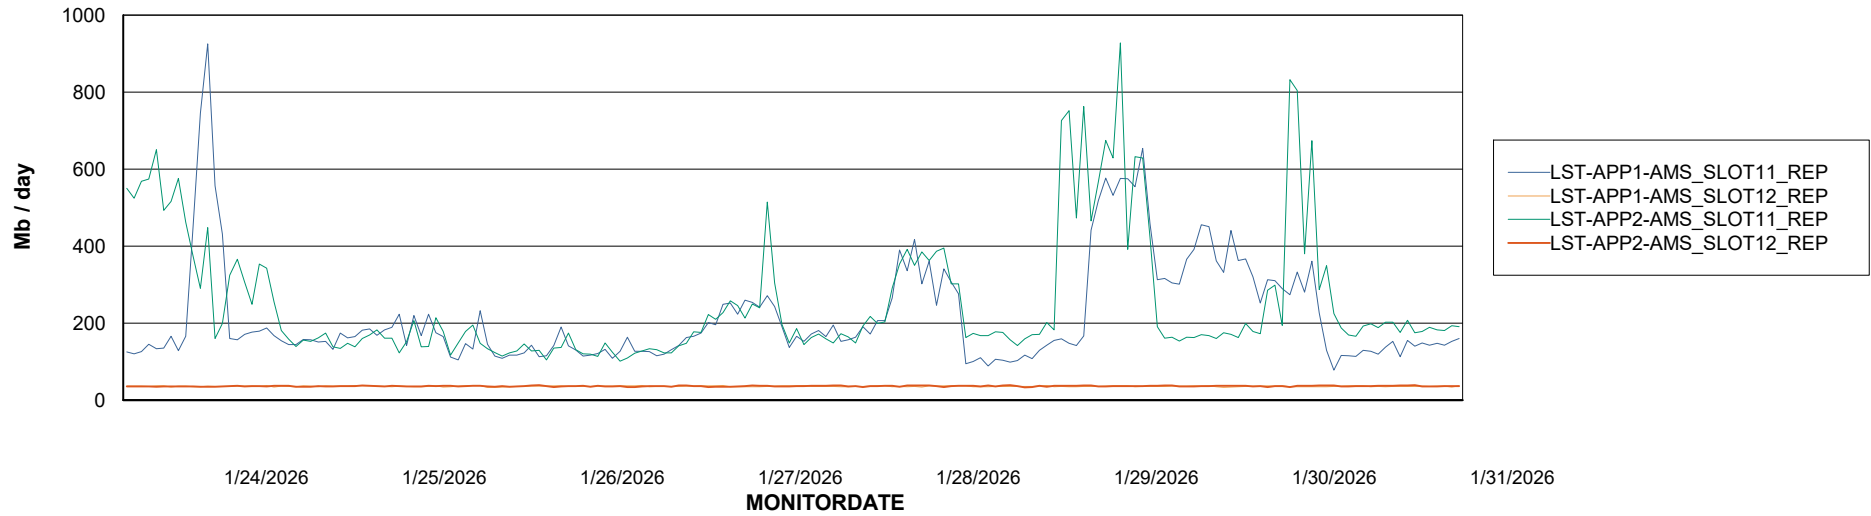

ABSSolute Application ReportServer Services

Avg memory used per ReportServer Service