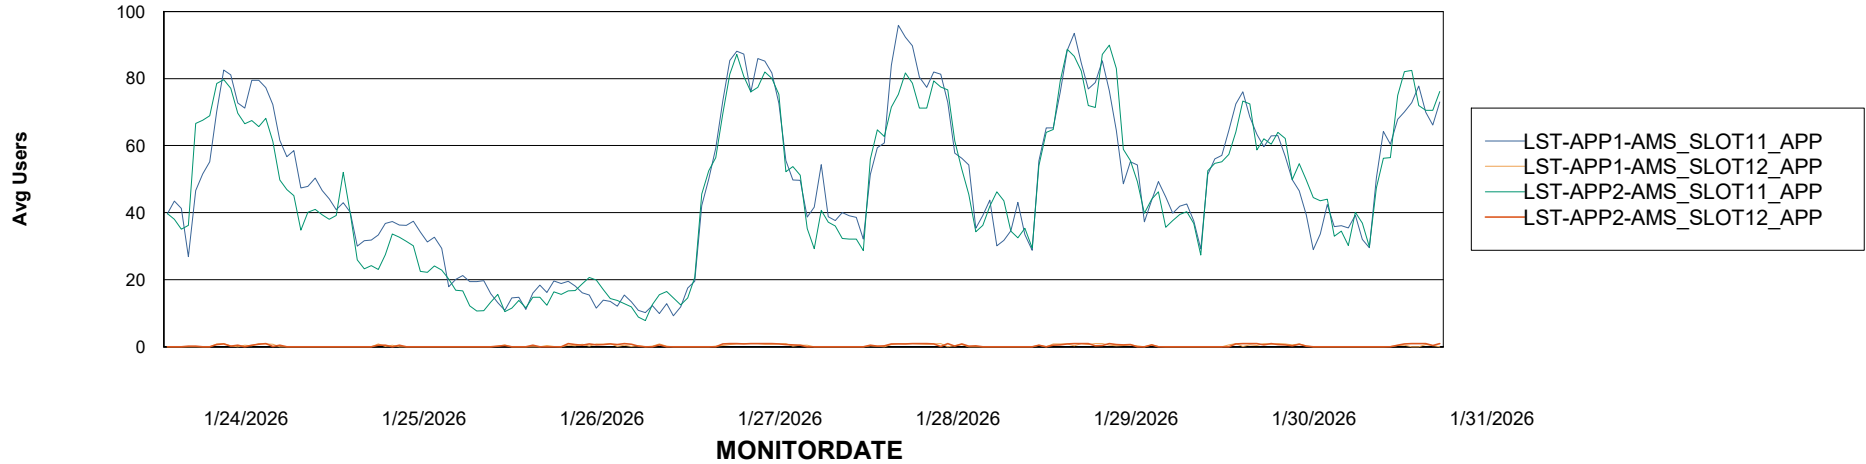

Weekly SLA Customer Report

Customer LST OCI AMS Production ABSCH2
Database ID 216

ABSSolute Application Server Services

Avg memory used per ABS Server Service

Avg users per day per ABS server

Weekly SLA Customer Report