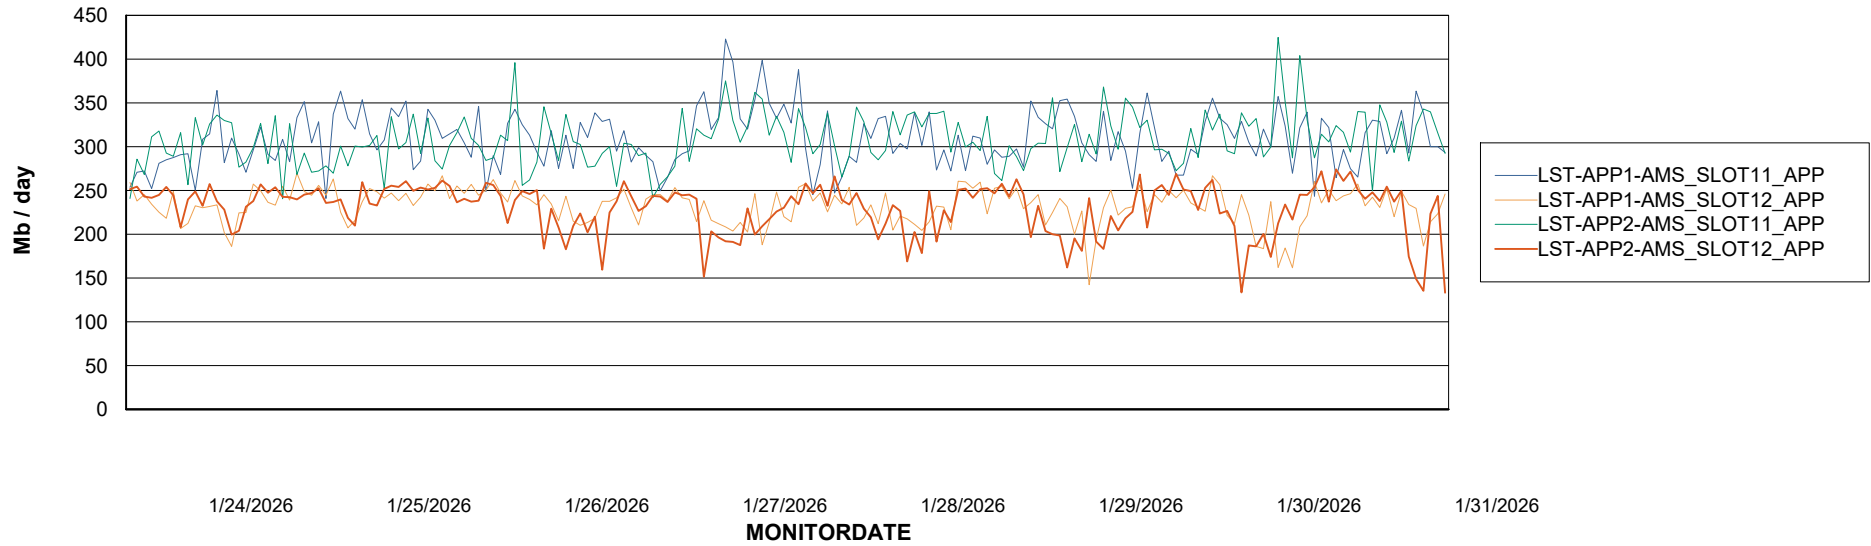

ABSSolute Application Server Services

Avg memory used per ABS Server Service