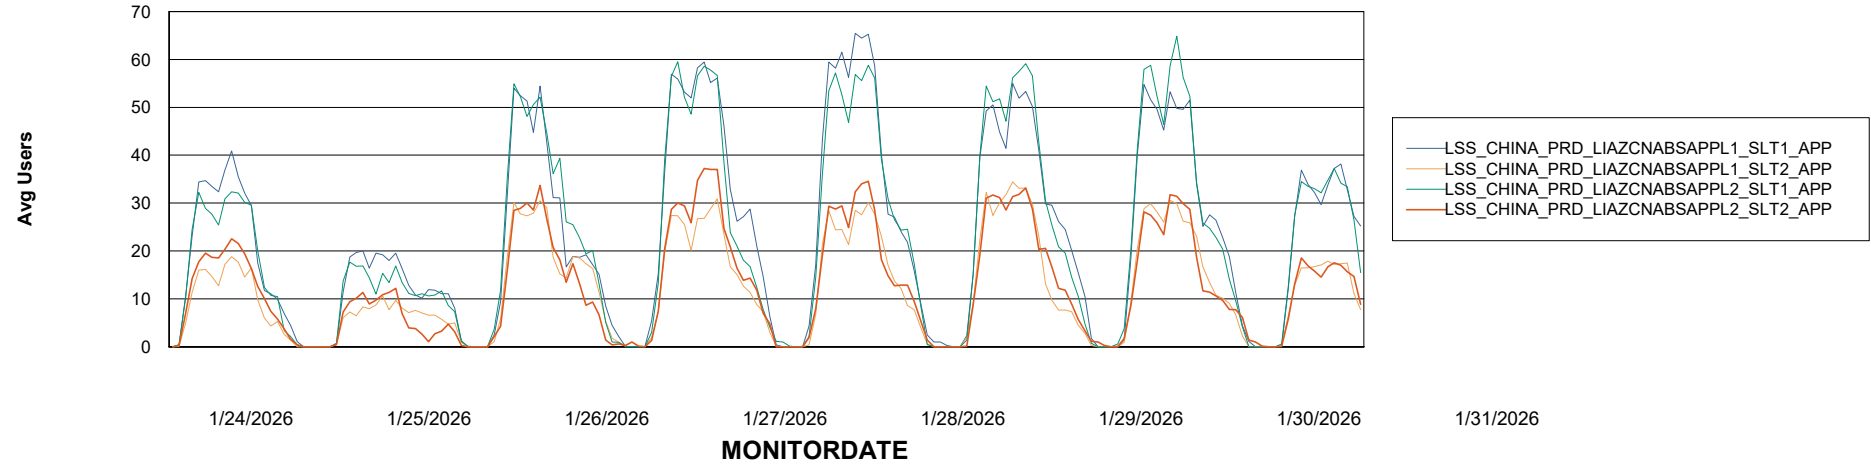

Avg users per day per ABS server