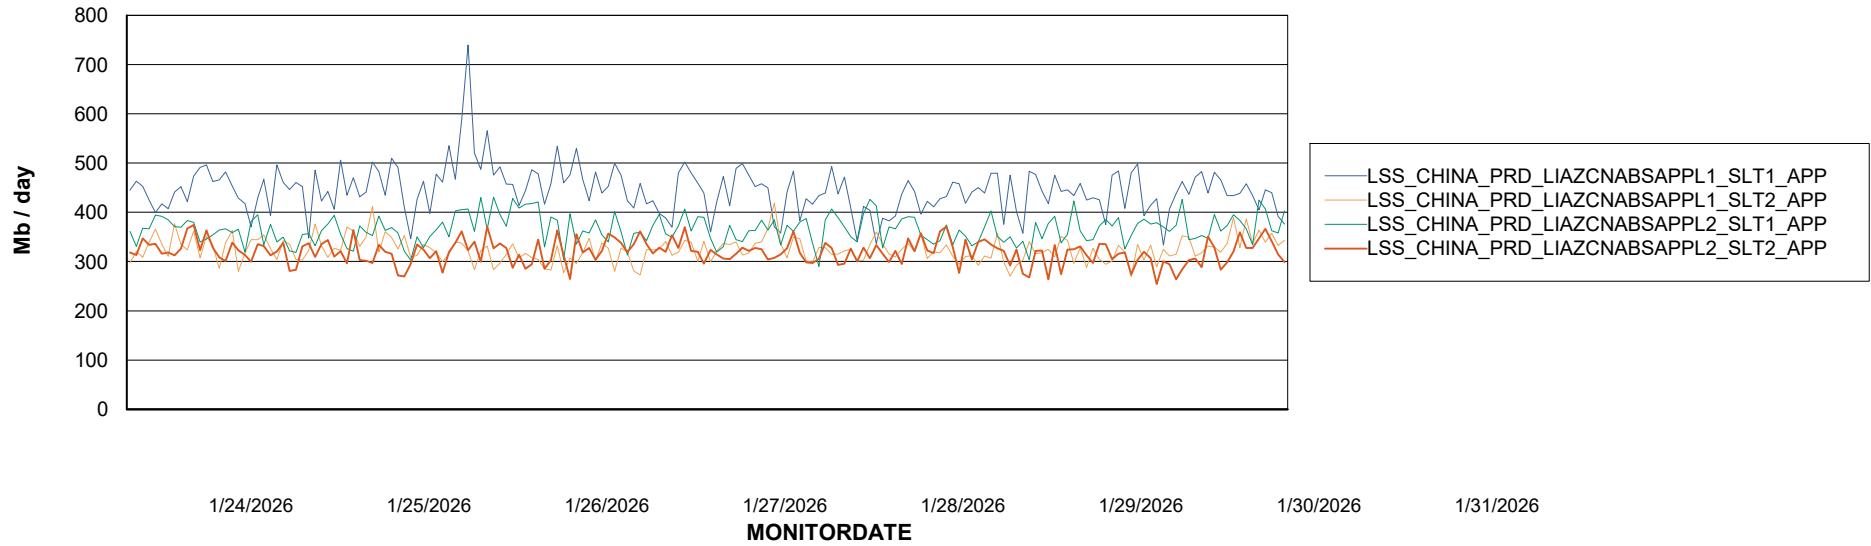

ABSSolute Application Server Services

Avg memory used per ABS Server Service