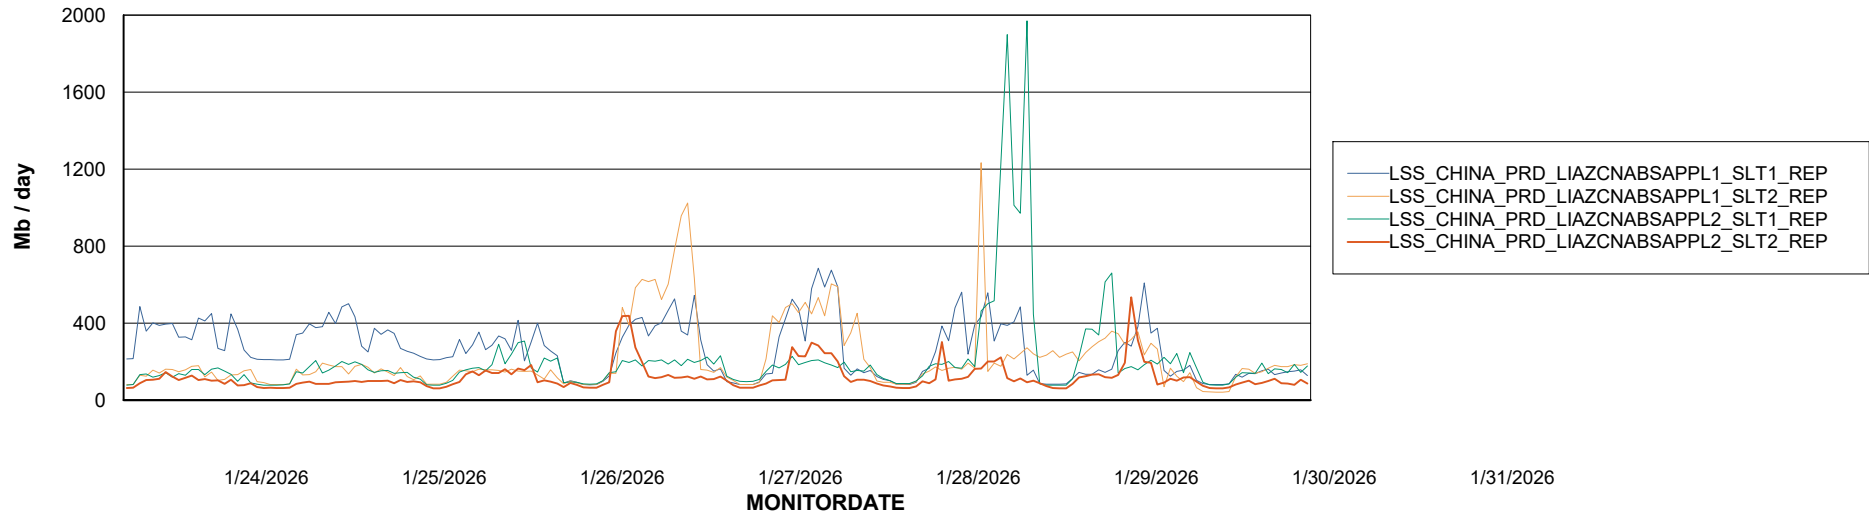

ABSSolute Application ReportServer Services

Avg memory used per ReportServer Service