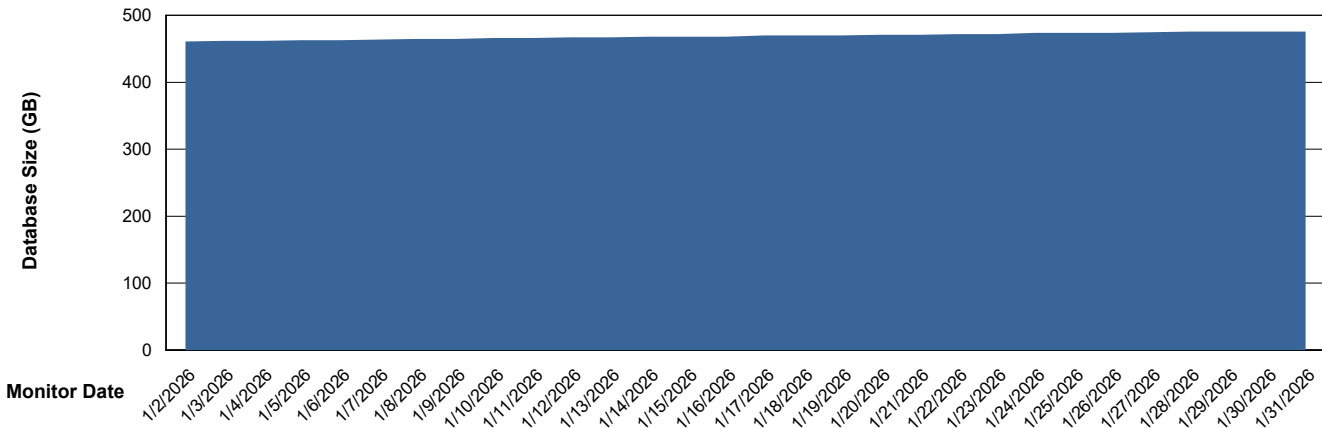

Database growth over last month

Database Tablespace LSS_CHINA_PRD_liazcnVMPABSDB1_ABS1

Date	Tablespace Name	Filesize (Gb)	Usedsize (Gb)	Percentage free
1/31/2026	ABSDATA	533	436	18
	INDX	50	20	59
1/30/2026	ABSDATA	533	436	18
	INDX	50	20	59
1/29/2026	ABSDATA	533	435	18
	INDX	50	20	59
1/28/2026	ABSDATA	533	435	18
	INDX	50	20	59
1/27/2026	ABSDATA	533	435	18
	INDX	50	20	59
1/26/2026	ABSDATA	533	434	19
	INDX	50	20	60
1/25/2026	ABSDATA	533	434	19
	INDX	50	20	60