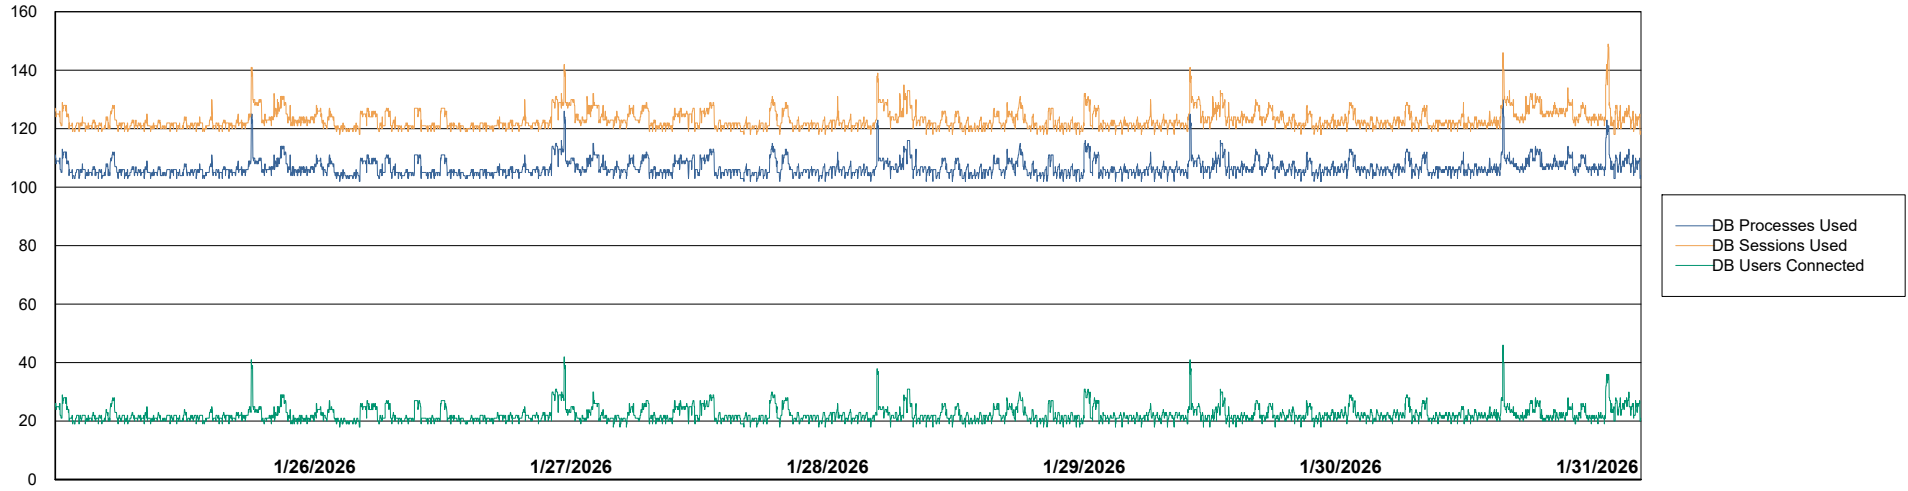

Database Performance KLH_PRD_SRSBIDB02_ABS1