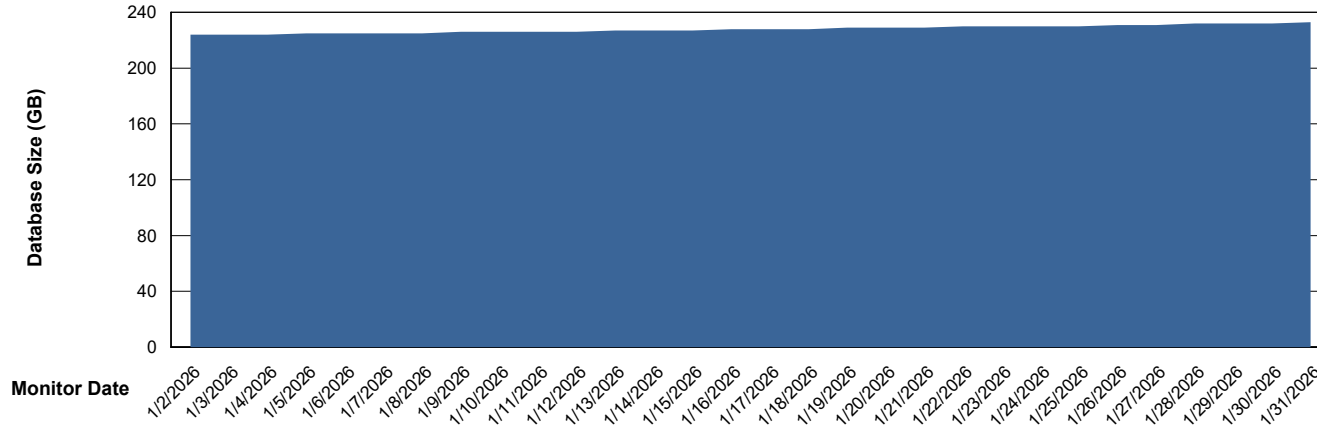

DATABASE SIZE KLH_PRD_SRSBIDB02_ABS1

Database growth over last month