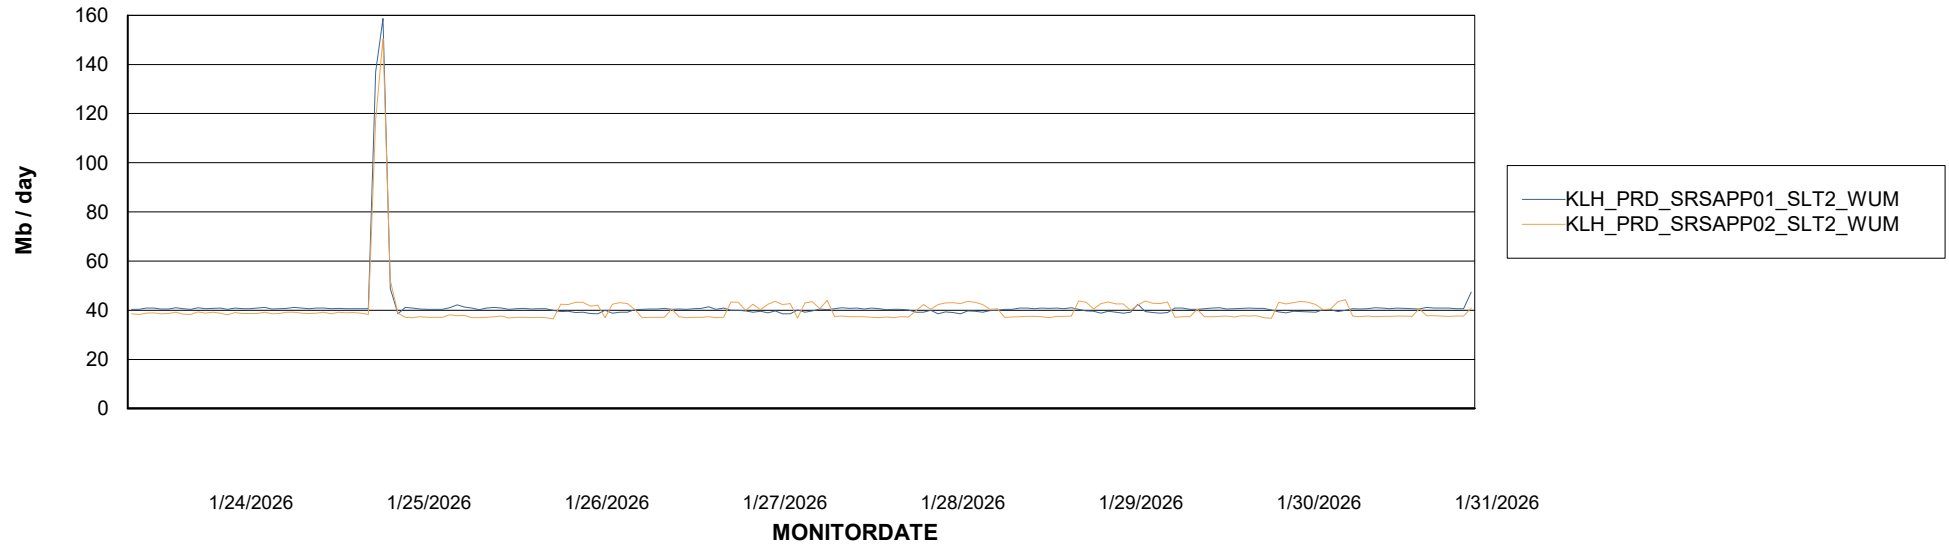

ABSSolute Web Component Services

Avg memory used per ABS Web component