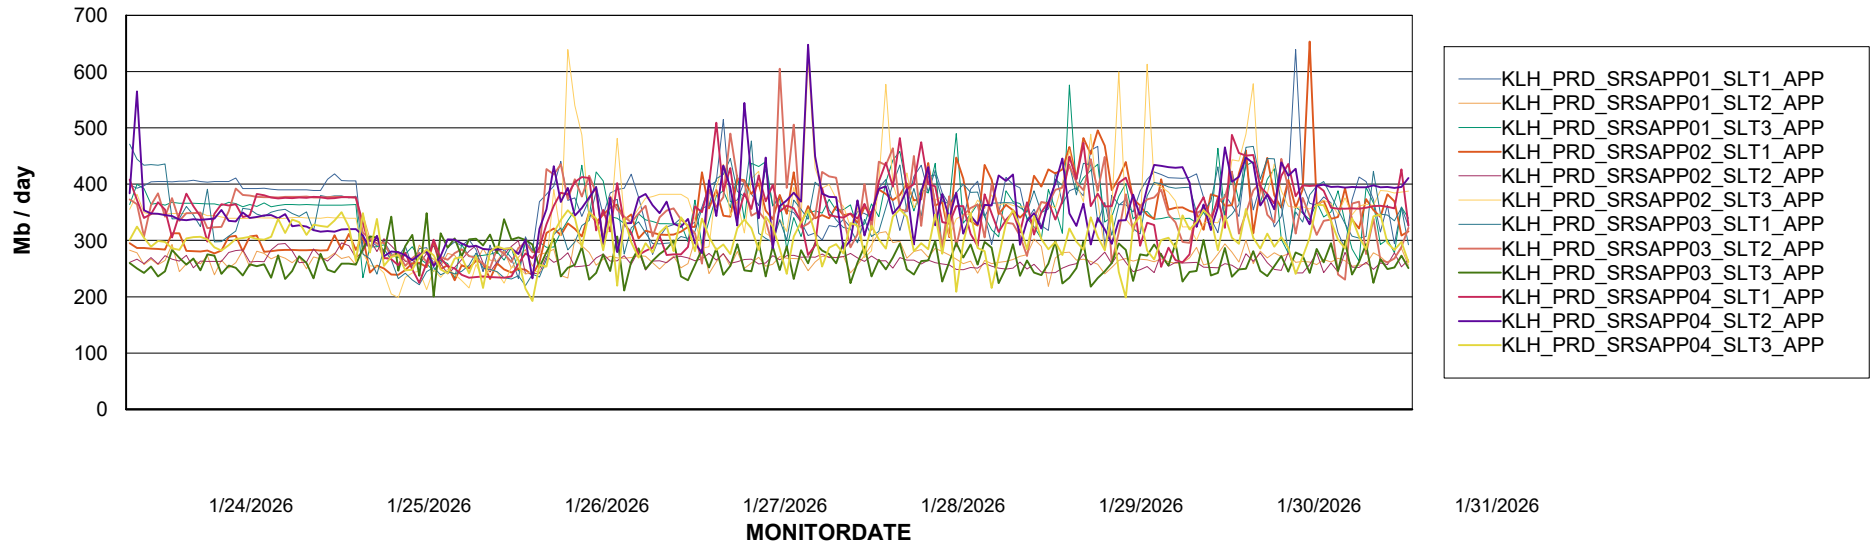

ABSSolute Application Server Services

Avg memory used per ABS Server Service