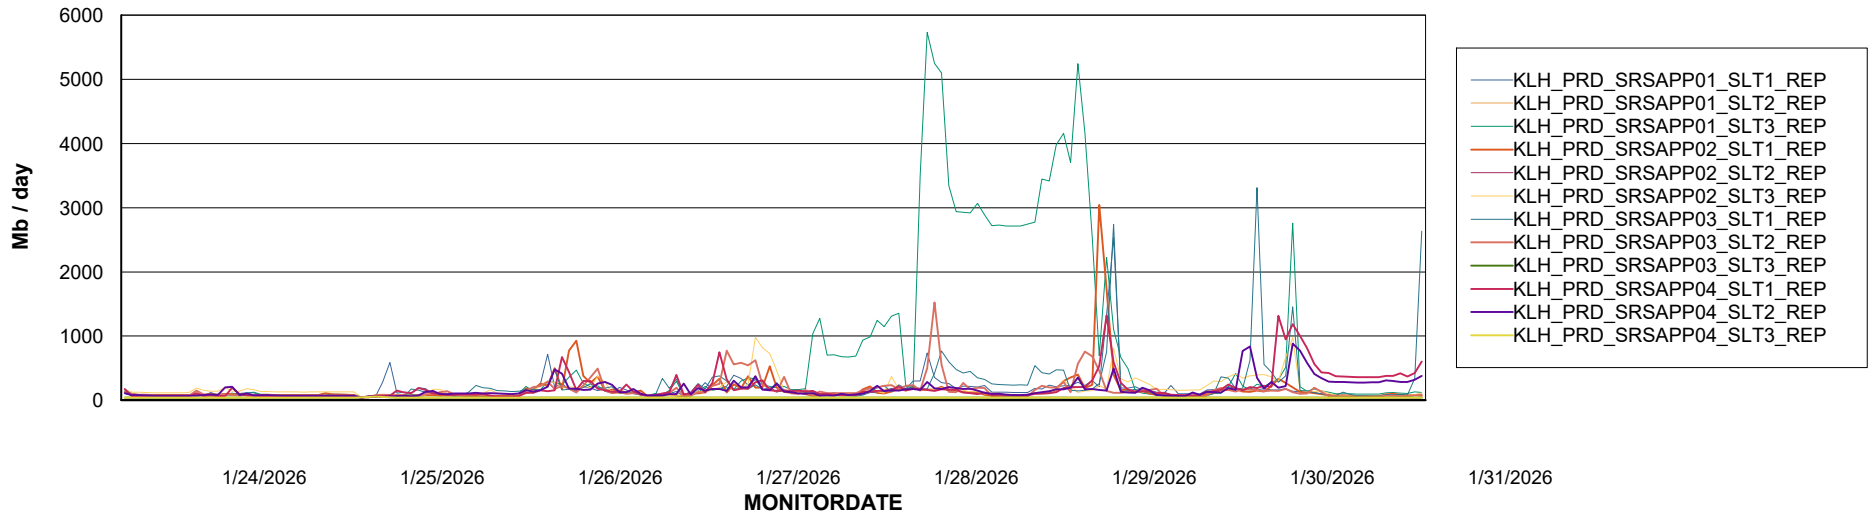

ABSSolute Application ReportServer Services

Avg memory used per ReportServer Service