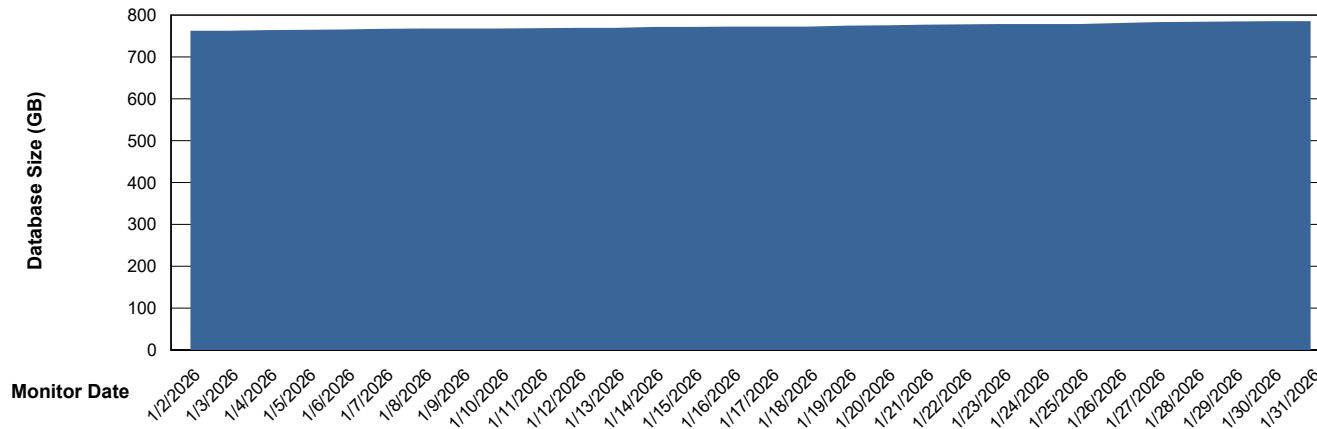

DATABASE SIZE KLH_PRD_SRSDB01_ABS1

Database growth over last month