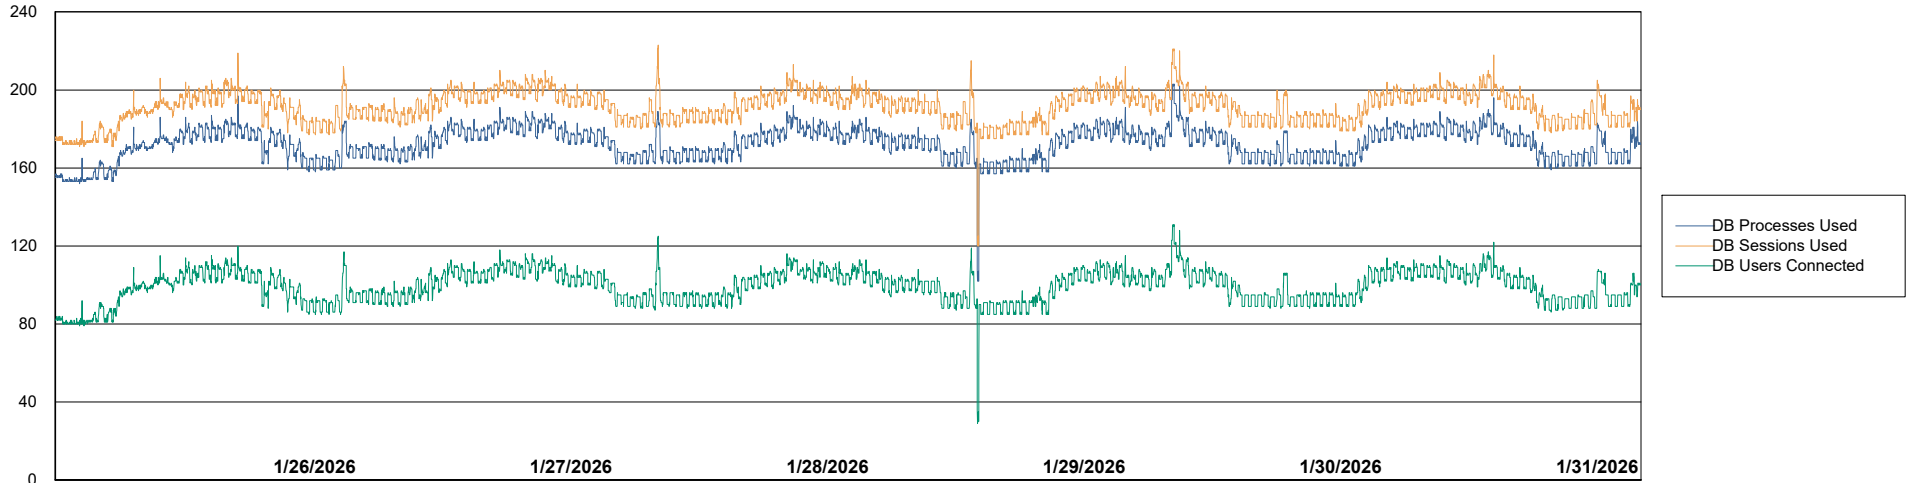

Weekly SLA Customer Report

Customer KBR OCI TOR Production
Database ID 200

Database Performance KBR-BI-TOR_PROD_ABS1

Weekly SLA Customer Report

Customer KBR OCI TOR Production
Database ID 200

Database Performance KBR-DBS1-TOR_PROD_ABS1