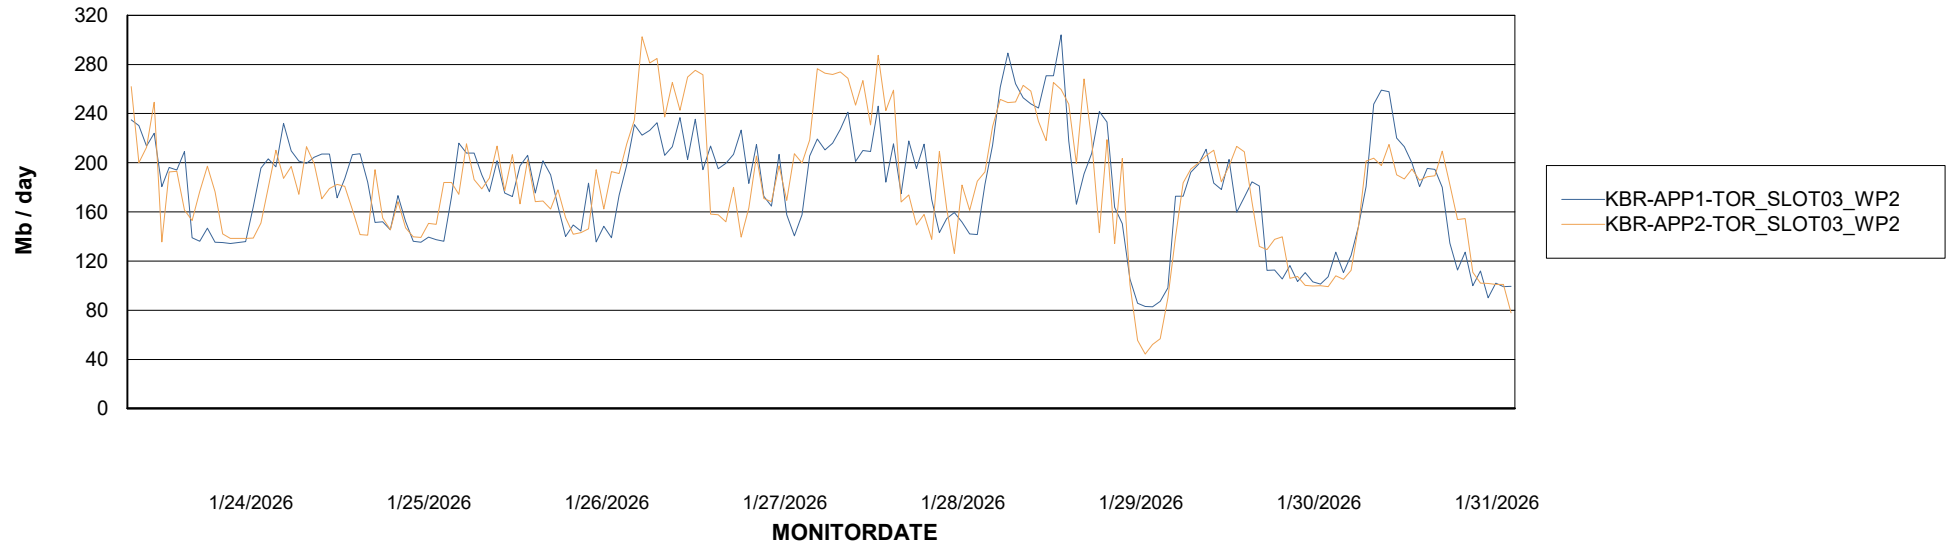

ABSSolute Web Component Services

Avg memory used per ABS Web component