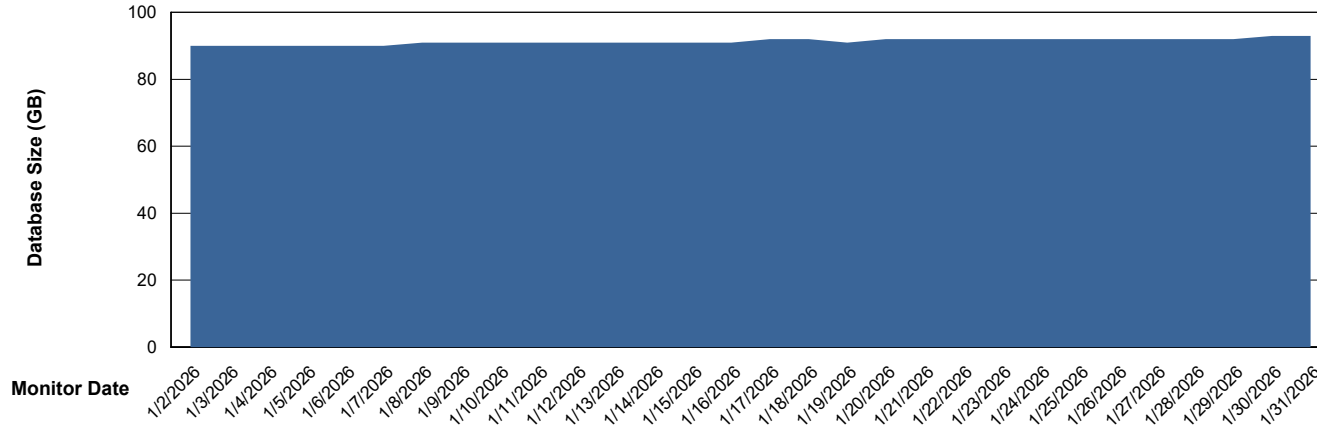

DATABASE SIZE KBR-BI-TOR_PROD_ABS1

Database growth over last month