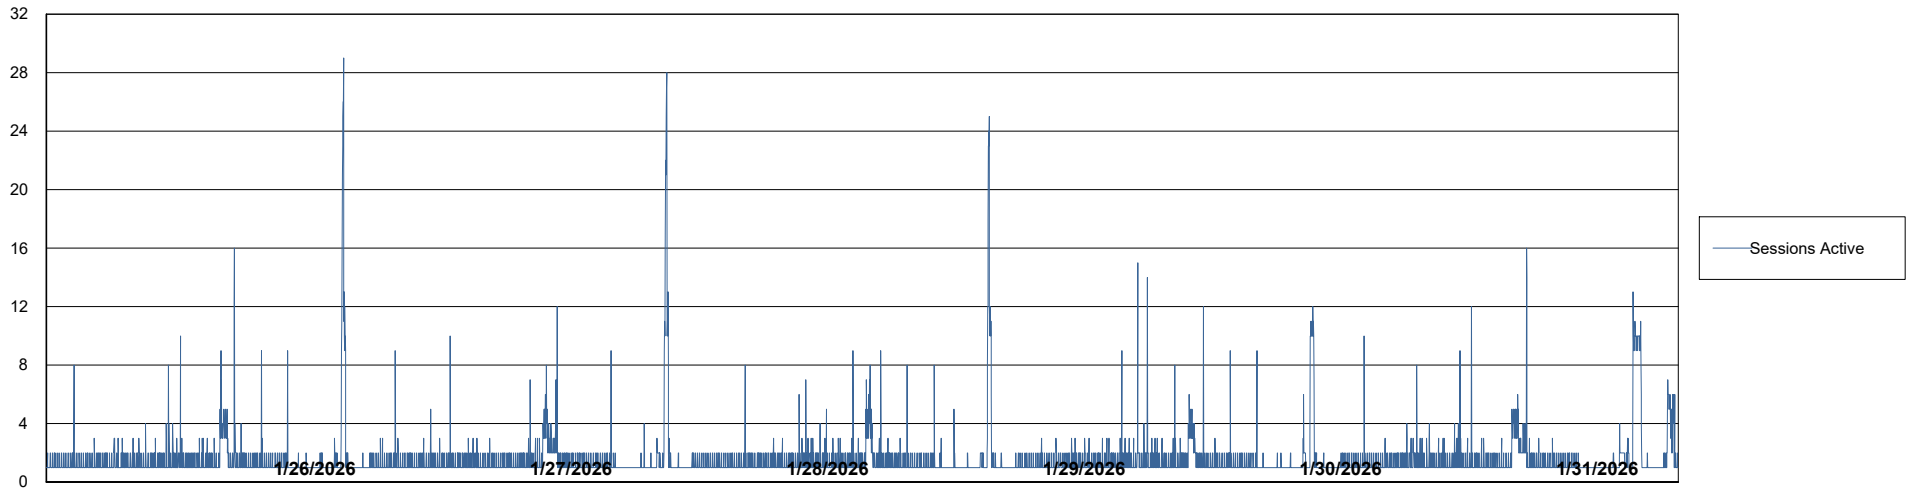

Weekly SLA Customer Report

Customer KBR OCI TOR Production
Database ID 200

Database Performance KBR-BI-TOR_PROD_ABS1

Weekly SLA Customer Report

Customer KBR OCI TOR Production
Database ID 200

Database Performance KBR-DBS1-TOR_PROD_ABS1