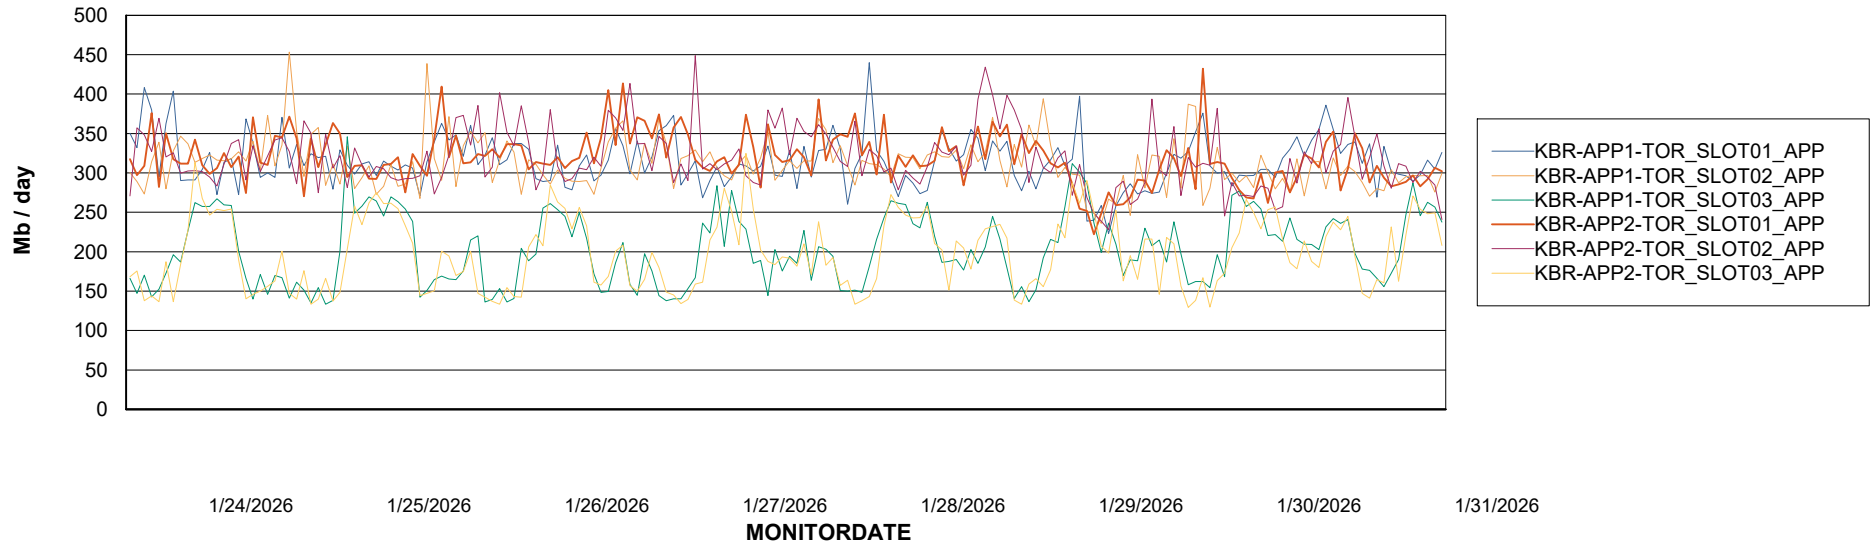

ABSSolute Application Server Services

Avg memory used per ABS Server Service