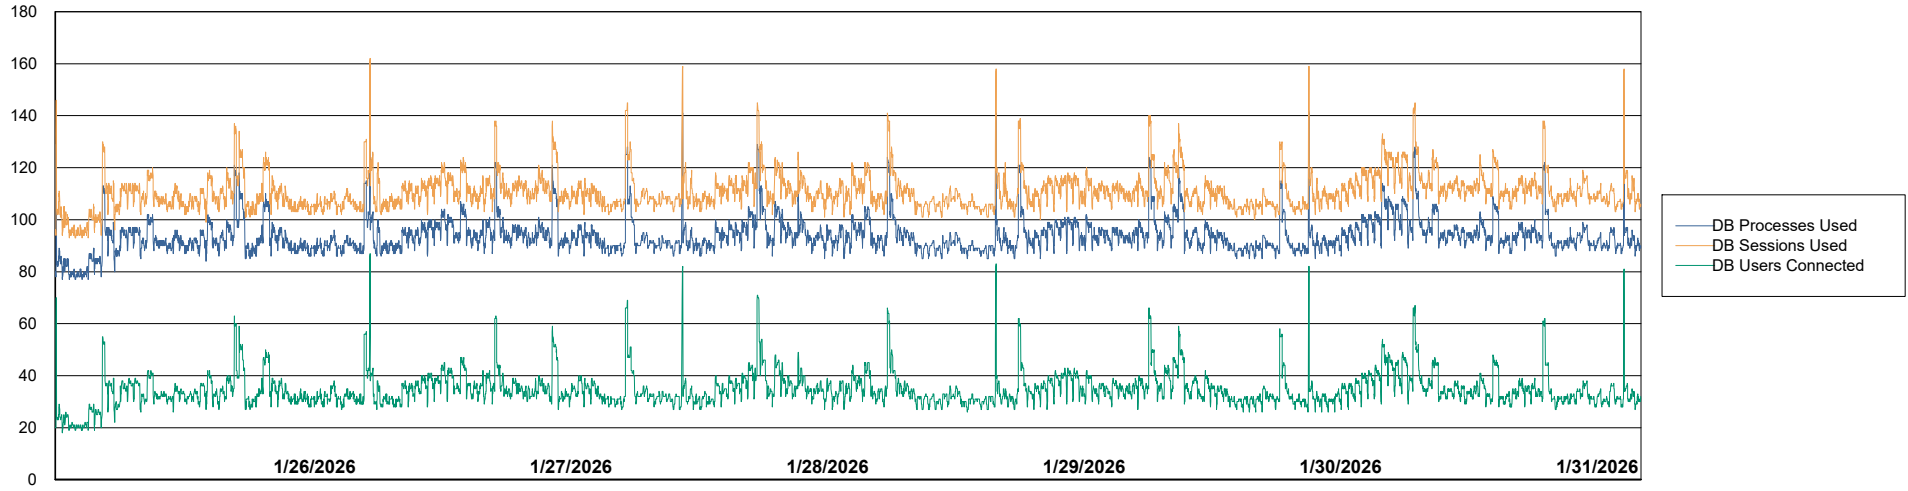

Database Performance KBR-BI-TOR_PROD_ABS1