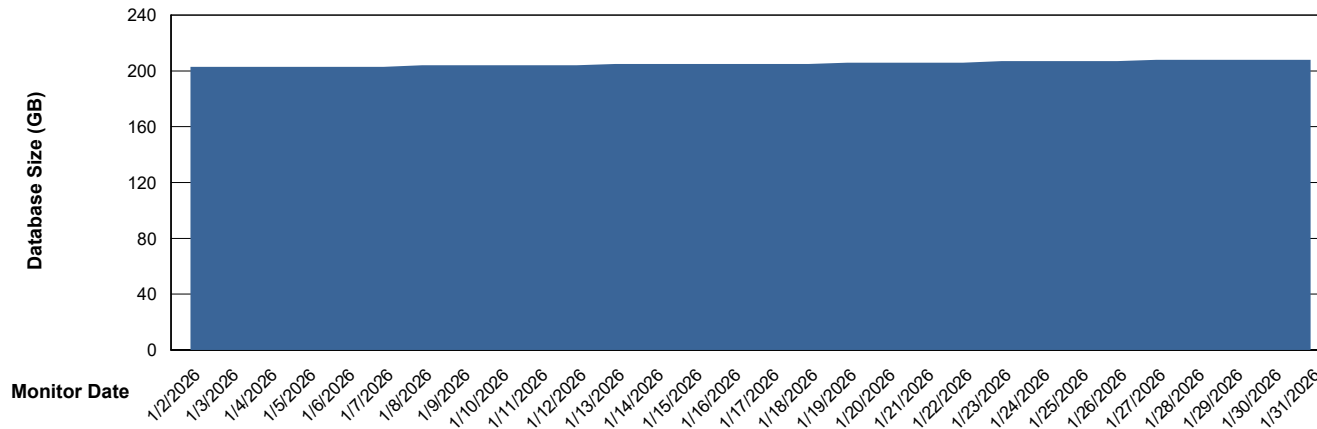

Customer KBR OCI TOR Production
Database ID 200

DATABASE SIZE KBR-BI-TOR_PROD_ABS1

Database growth over last month

DATABASE SIZE KBR-DBS1-TOR_PROD_ABS1

Database growth over last month

Weekly SLA Customer Report