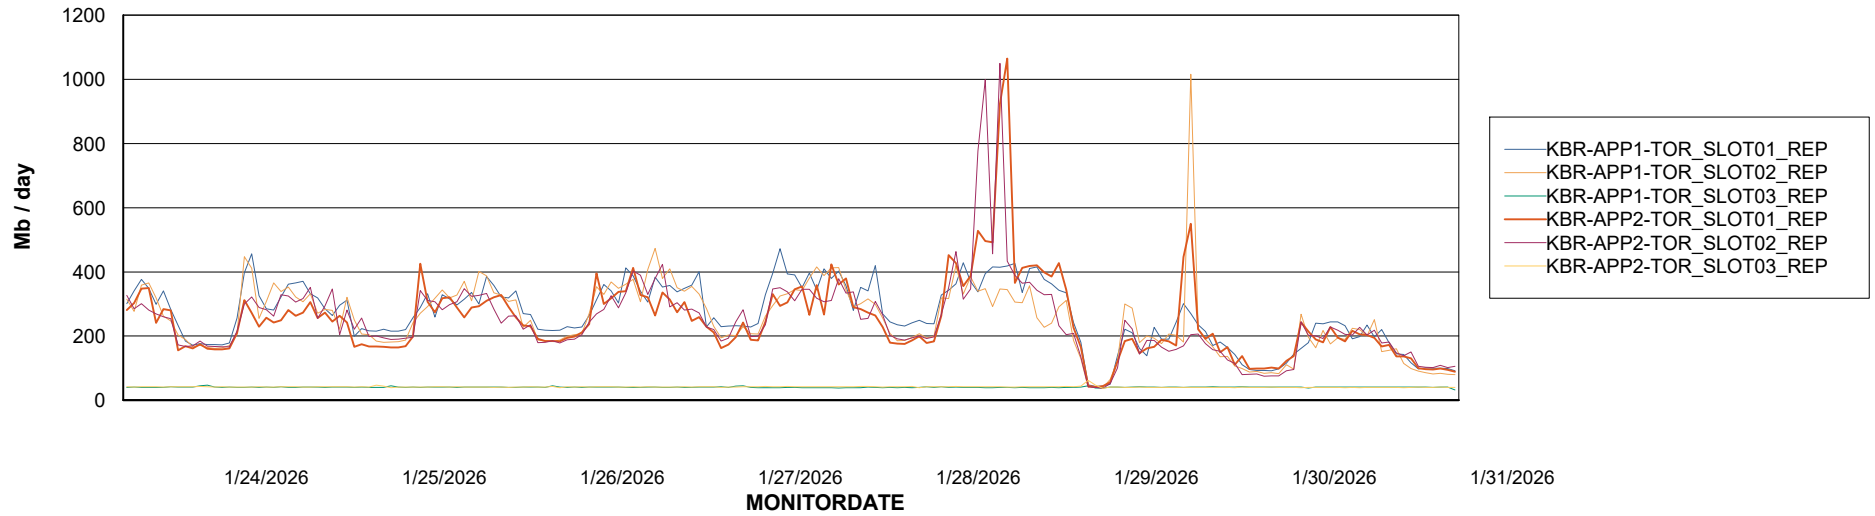

Avg memory used per ABS Server Service

Avg users per day per ABS server

Weekly SLA Customer Report

Customer KBR OCI TOR Production
Database ID 200

ABSSolute Application ReportServer Services

Avg memory used per ReportServer Service