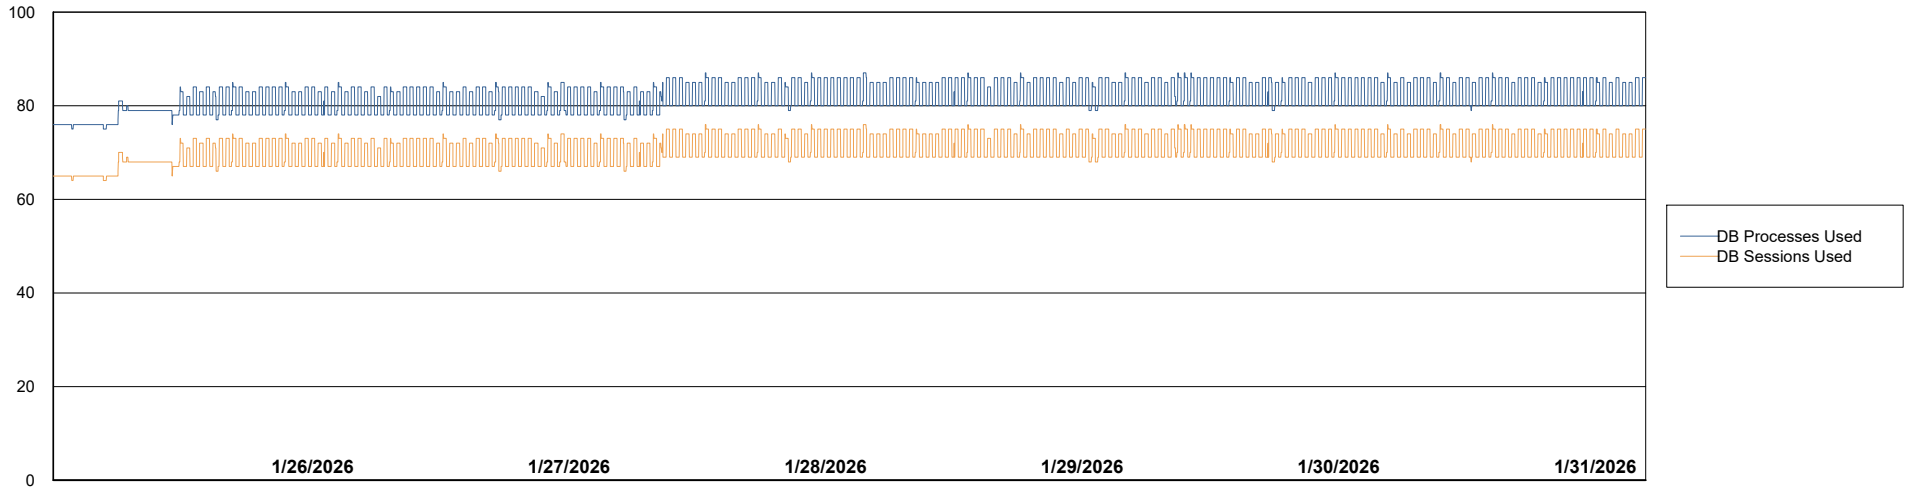

Database Performance KBR-DBS2-TOR_PROD_HSBABS1

DB Processes Max 0
DB Processes Max 1,000
DB Processes Max 4