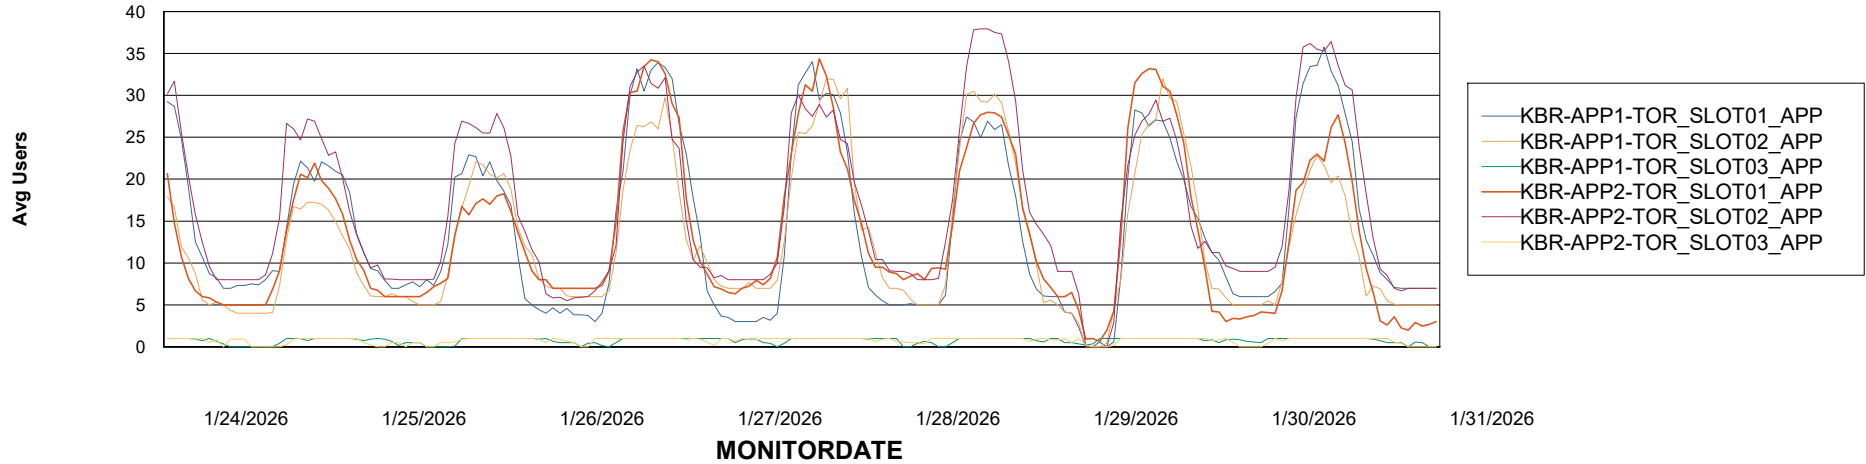

Avg users per day per ABS server