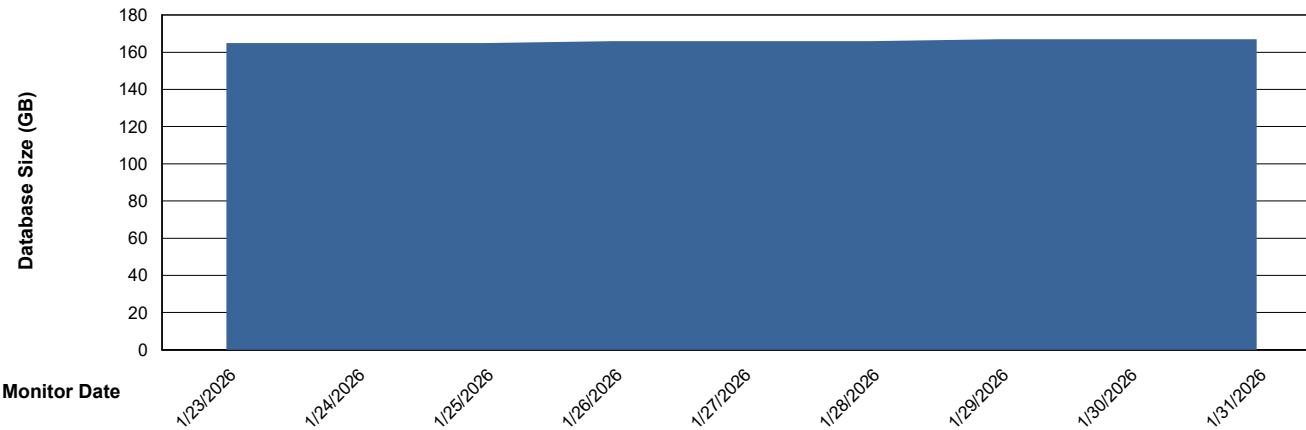

DATABASE SIZE HUE_PRD_S-ORAPROD2_ABS1

Database growth over last month