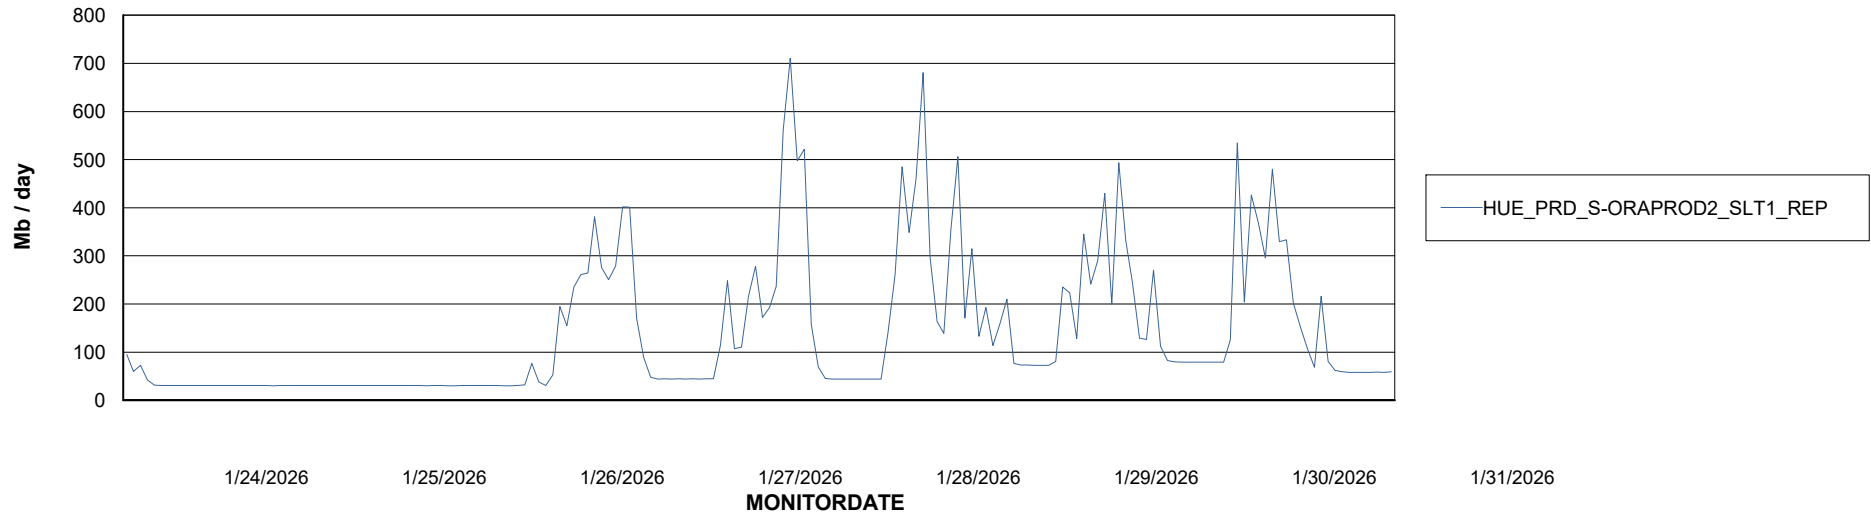

ABSSolute Application ReportServer Services

Avg memory used per ReportServer Service