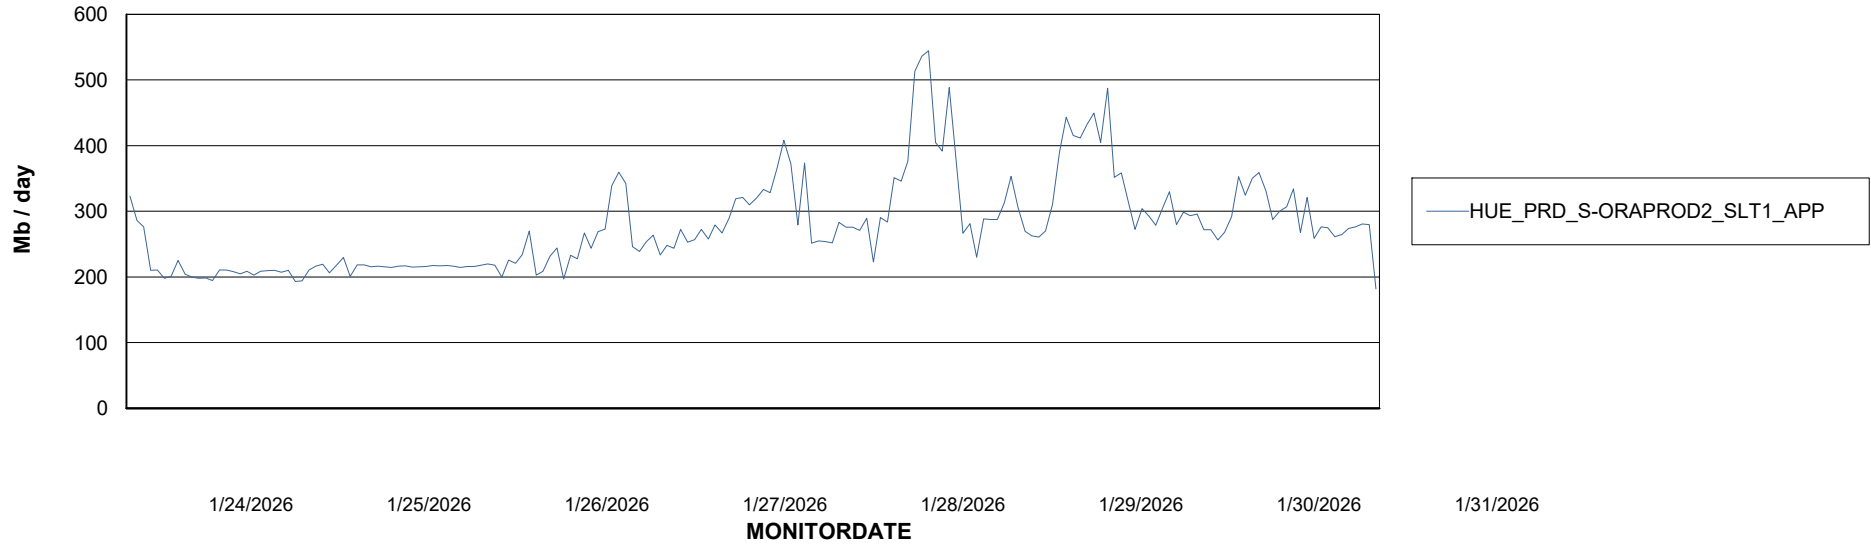

ABSSolute Application Server Services

Avg memory used per ABS Server Service