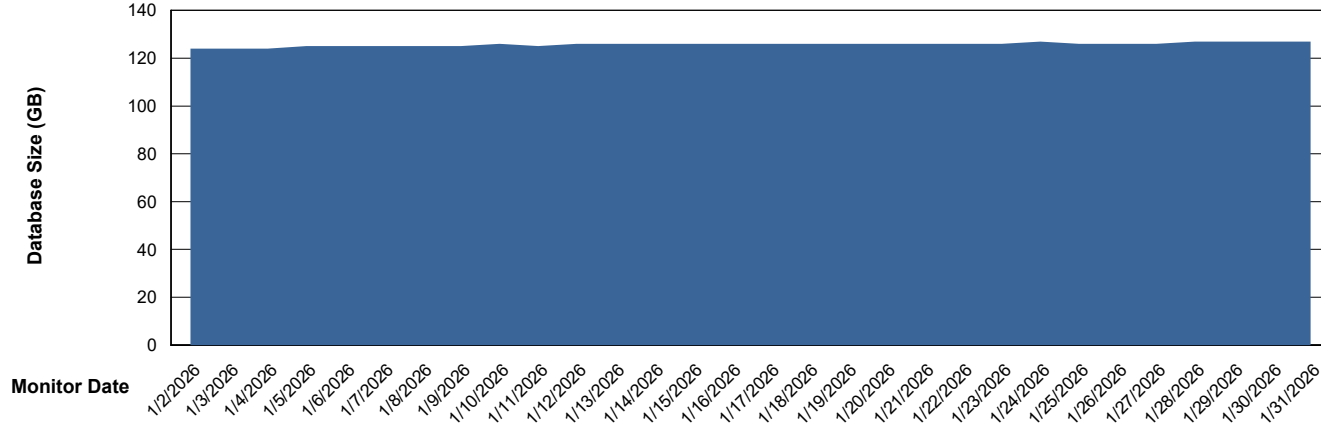

Weekly SLA Customer Report

Customer GLG_Production
Database ID 221

Database Performance GLG_PRD_GLGSSABSAIO01_HSBABS1

DB Processes Max 1,000

Weekly SLA Customer Report

Customer GLG_Production
Database ID 221

DATABASE SIZE GLG_PRD_GLGSPABSAIO01_ABS1

Database growth over last month

DATABASE SIZE GLG_PRD_GLGSPABSBI2_ABS1

Database growth over last month

Weekly SLA Customer Report

Customer GLG_Production
 Database ID 221