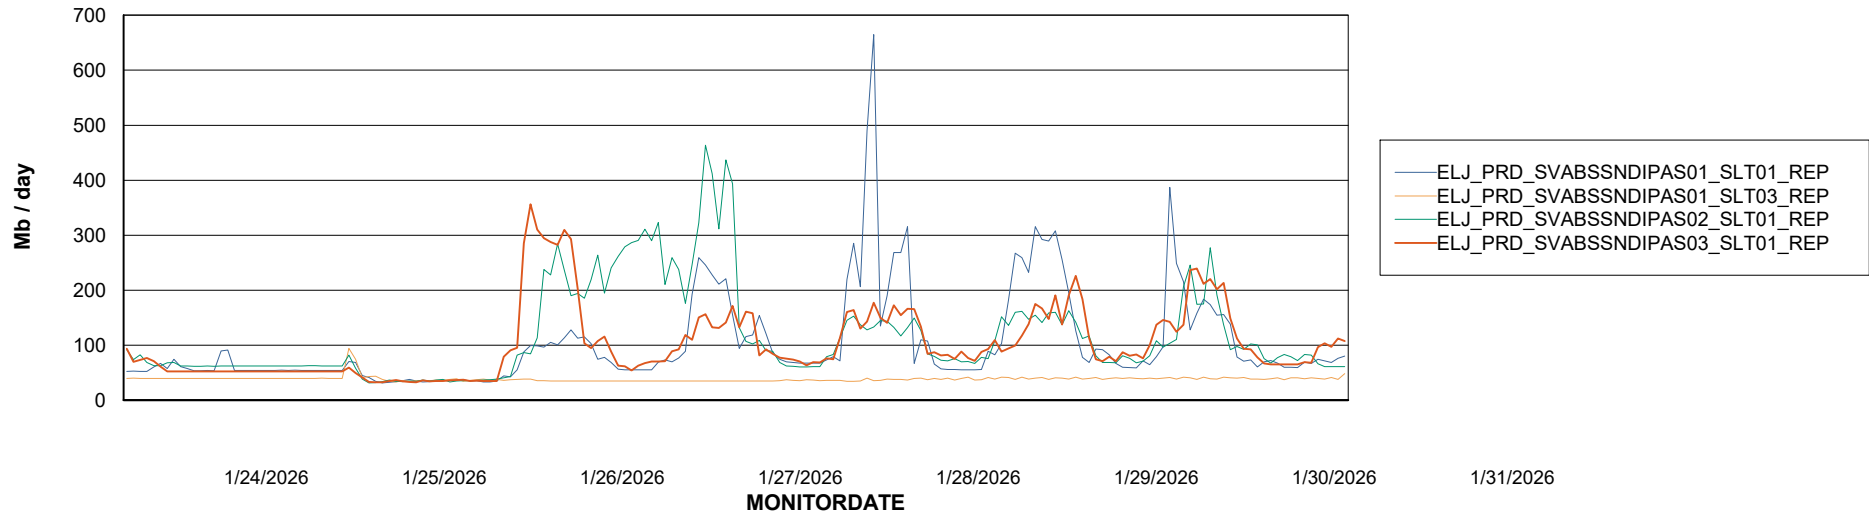

ABSSolute Application ReportServer Services

Avg memory used per ReportServer Service