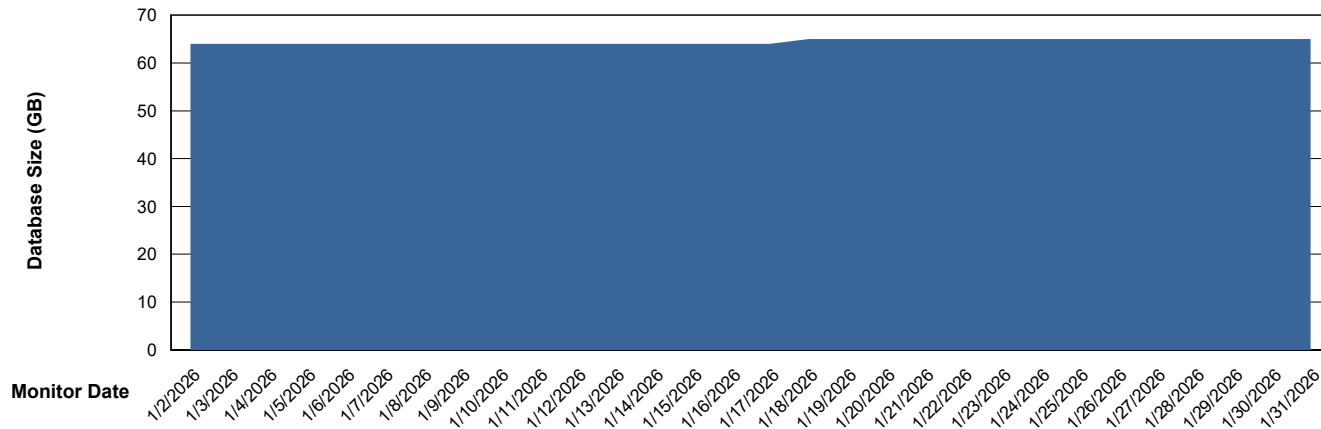

DATABASE SIZE ELJ_PRD_FRASEQXPRDDB03_ABS1

Database growth over last month