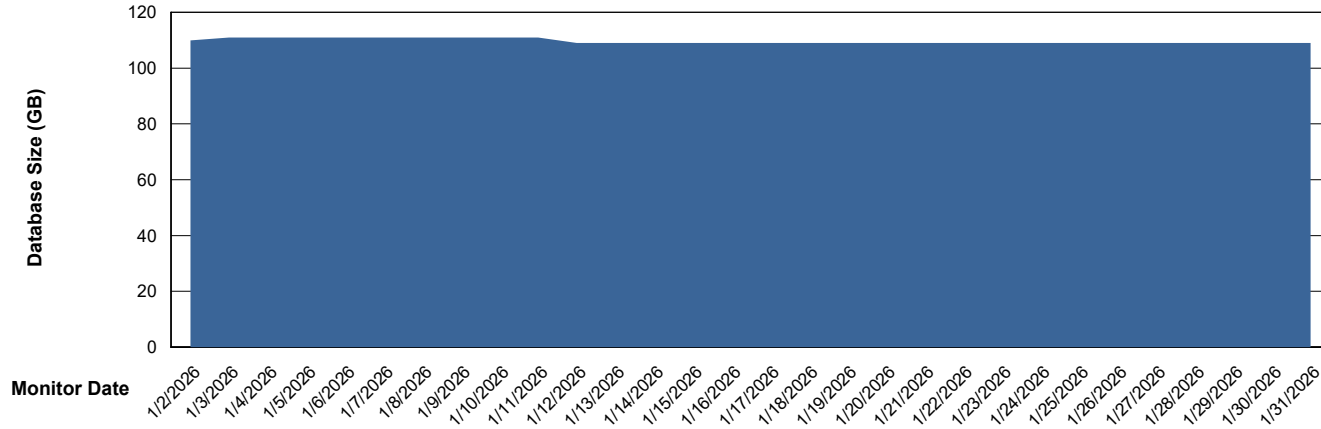

DATABASE SIZE ELJ_PRD_FRASEQXPRDDB01_ABS1

Database growth over last month