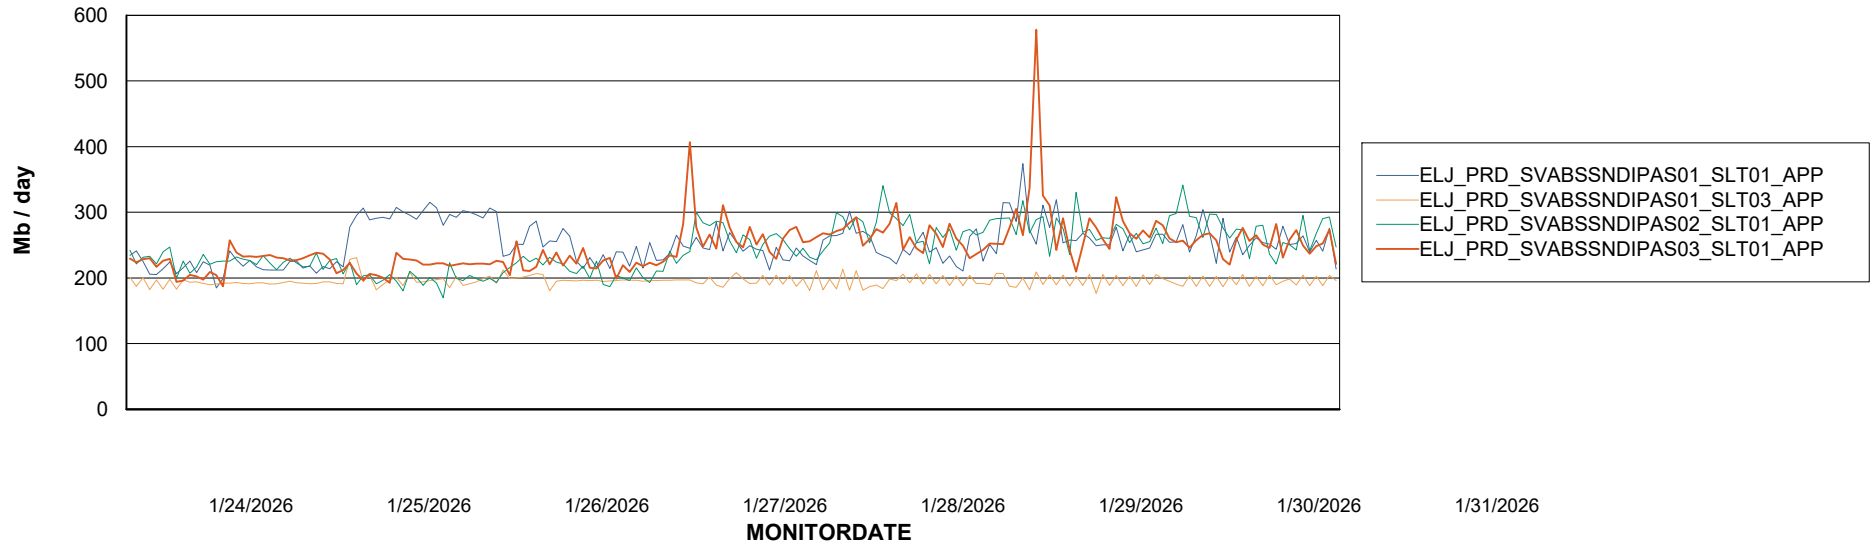

ABSSolute Application Server Services

Avg memory used per ABS Server Service