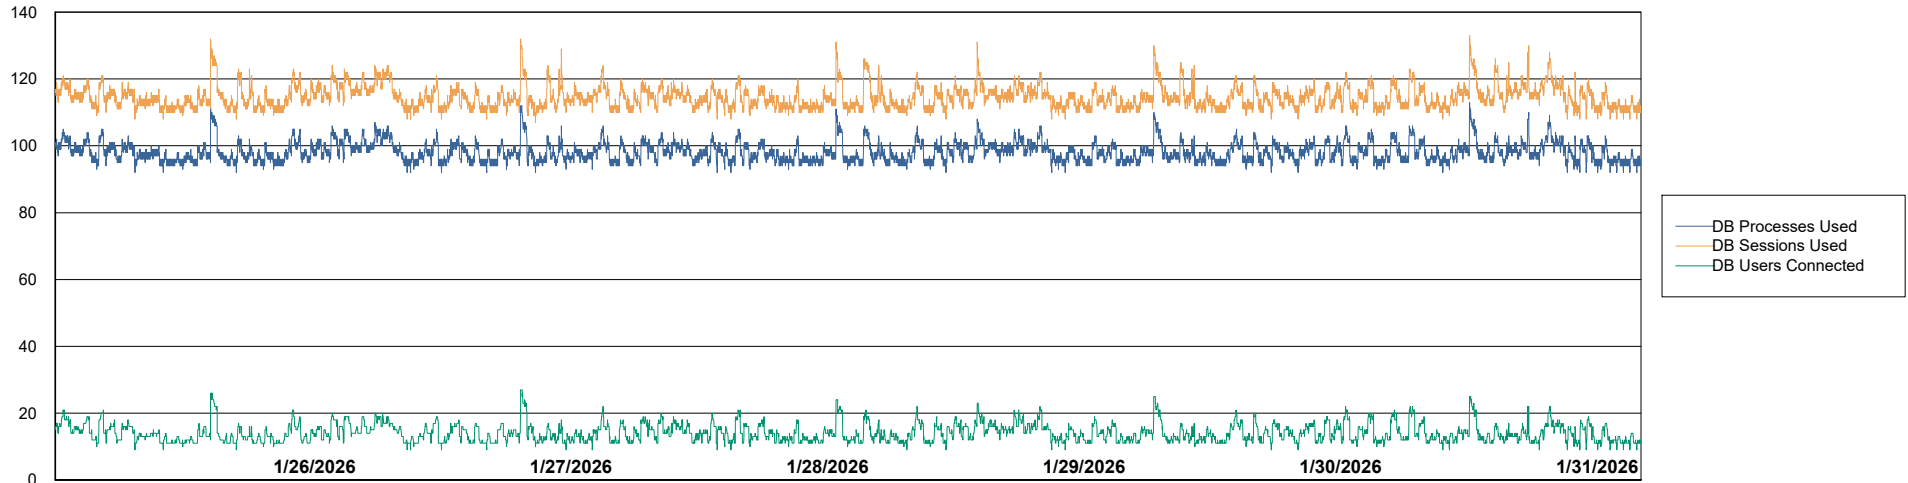

Database Performance ELI_PRD_FRASEQXPRDDB04-BI_ABS1