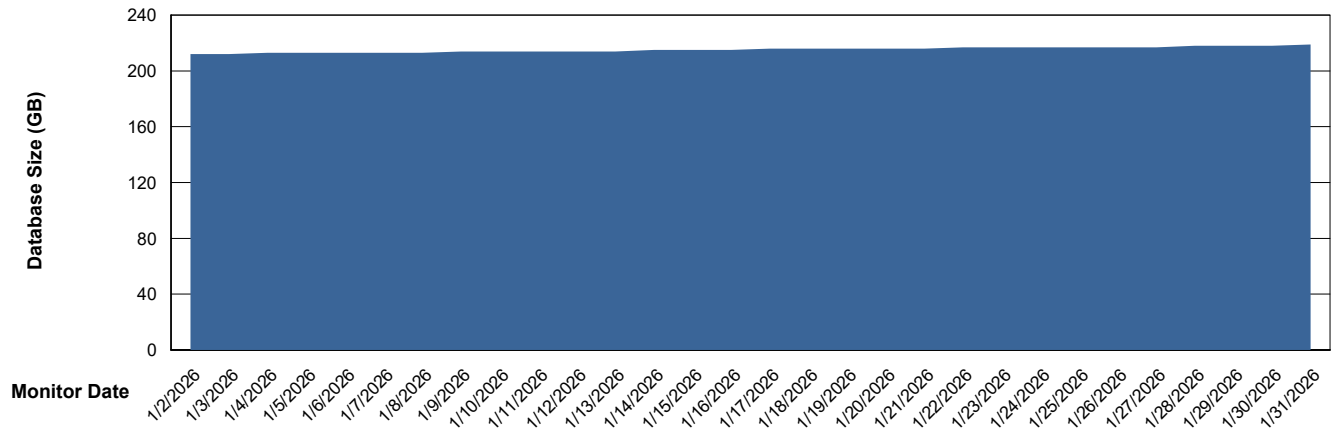

DATABASE SIZE ELI_PRD_FRASINTPRDDB01_ABS1

Database growth over last month