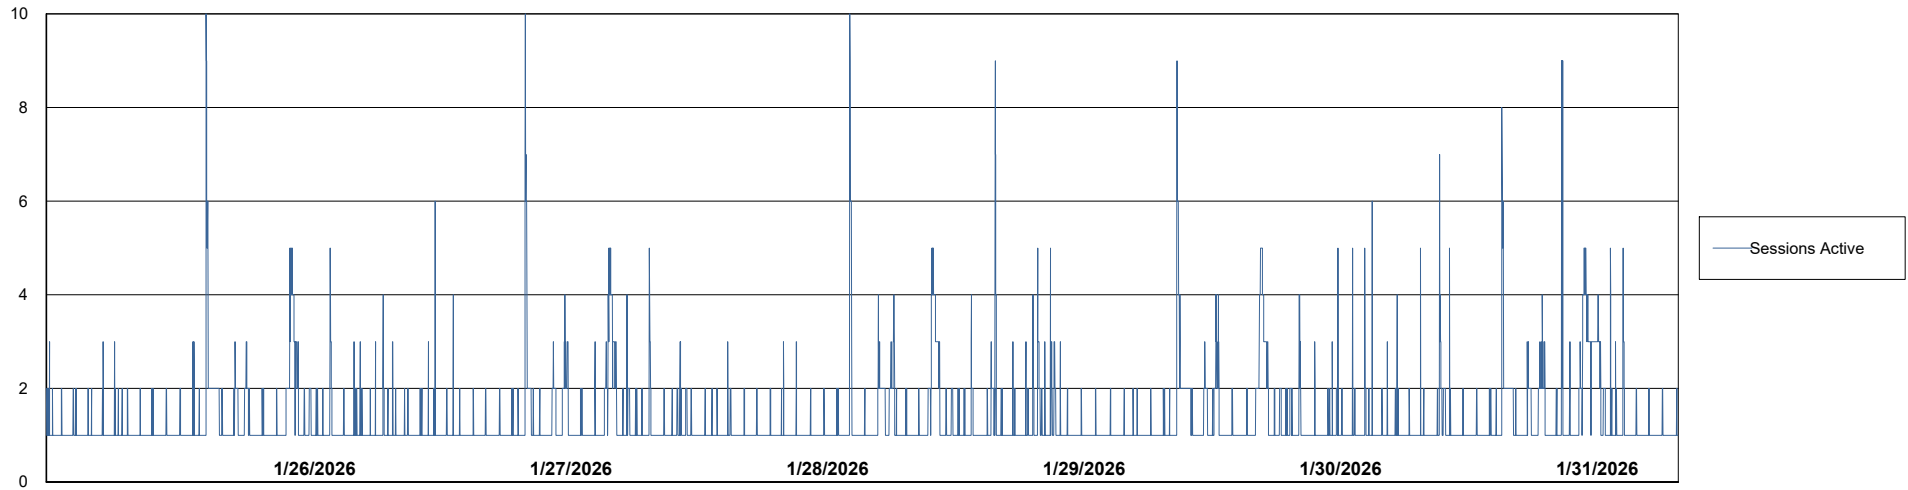

Database Performance ELI_PRD_FRASEQXPRDDB04-BI_ABS1