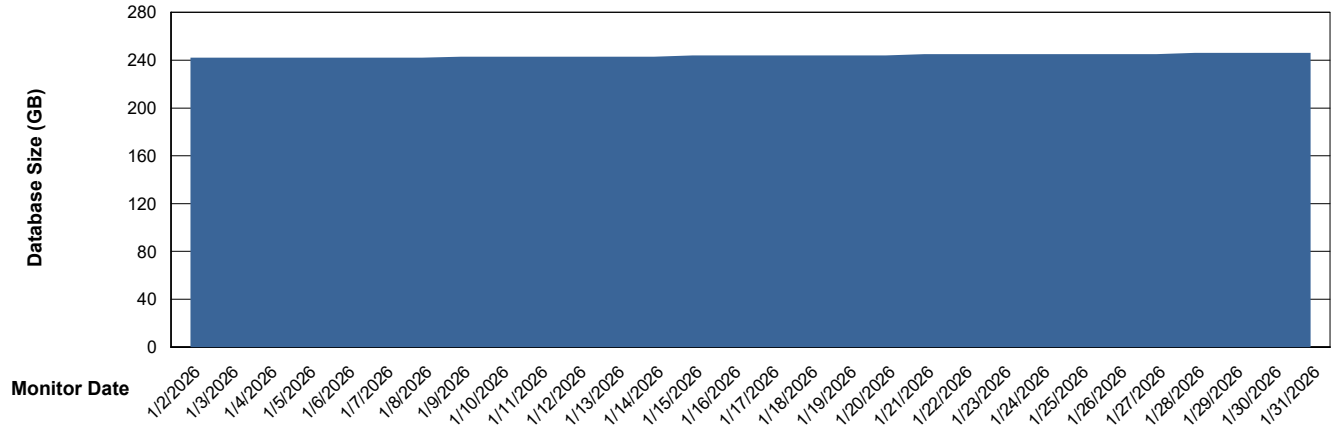

Weekly SLA Customer Report

Customer ELI_Production
Database ID 62

Database Performance ELI_PRD_FRASINTQUADB01_HSBABS1

DB Processes Max 1,000

Weekly SLA Customer Report

Customer ELI_Production
Database ID 62

DATABASE SIZE ELI_PRD_FRASEQXPRDDB04-BI_ABS1

Database growth over last month

DATABASE SIZE ELI_PRD_FRASINTPRDDB01_ABS1

Database growth over last month

Weekly SLA Customer Report

Customer ELI_Production
 Database ID 62