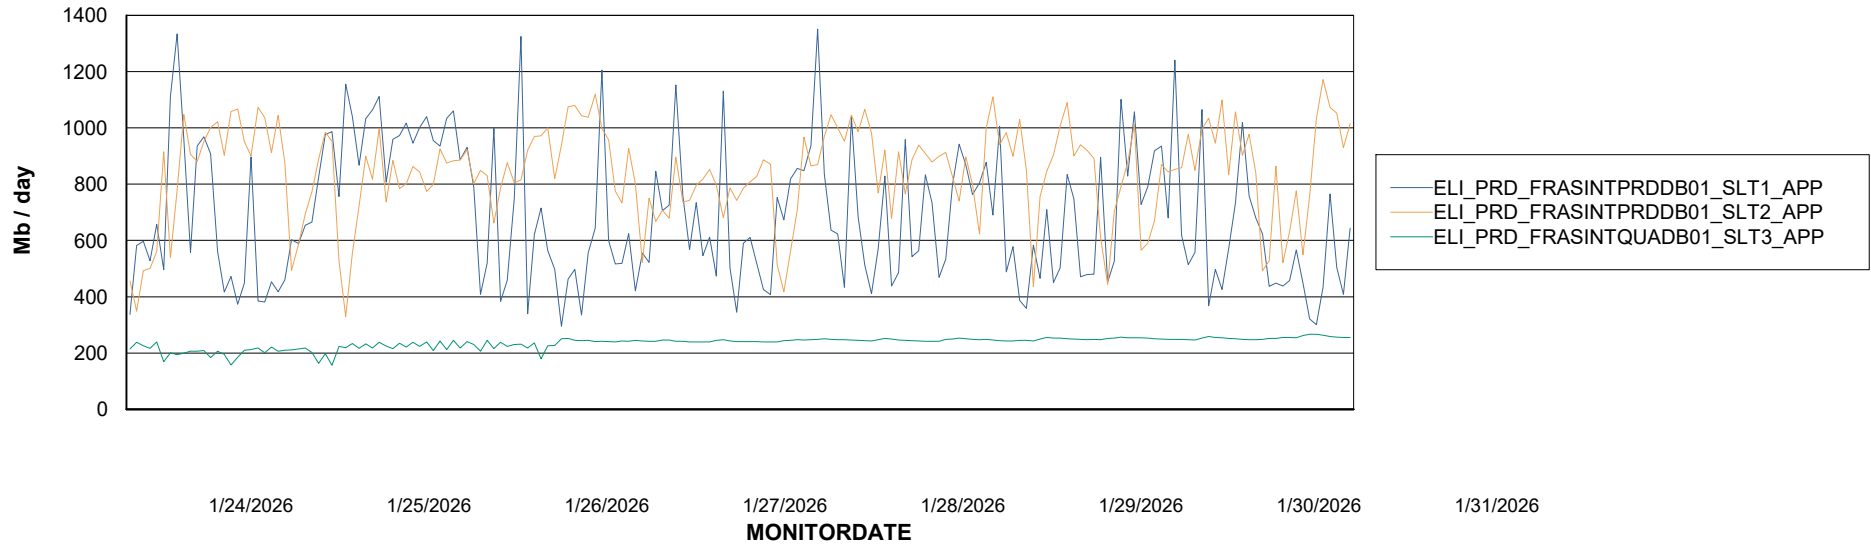

ABSSolute Application Server Services

Avg memory used per ABS Server Service