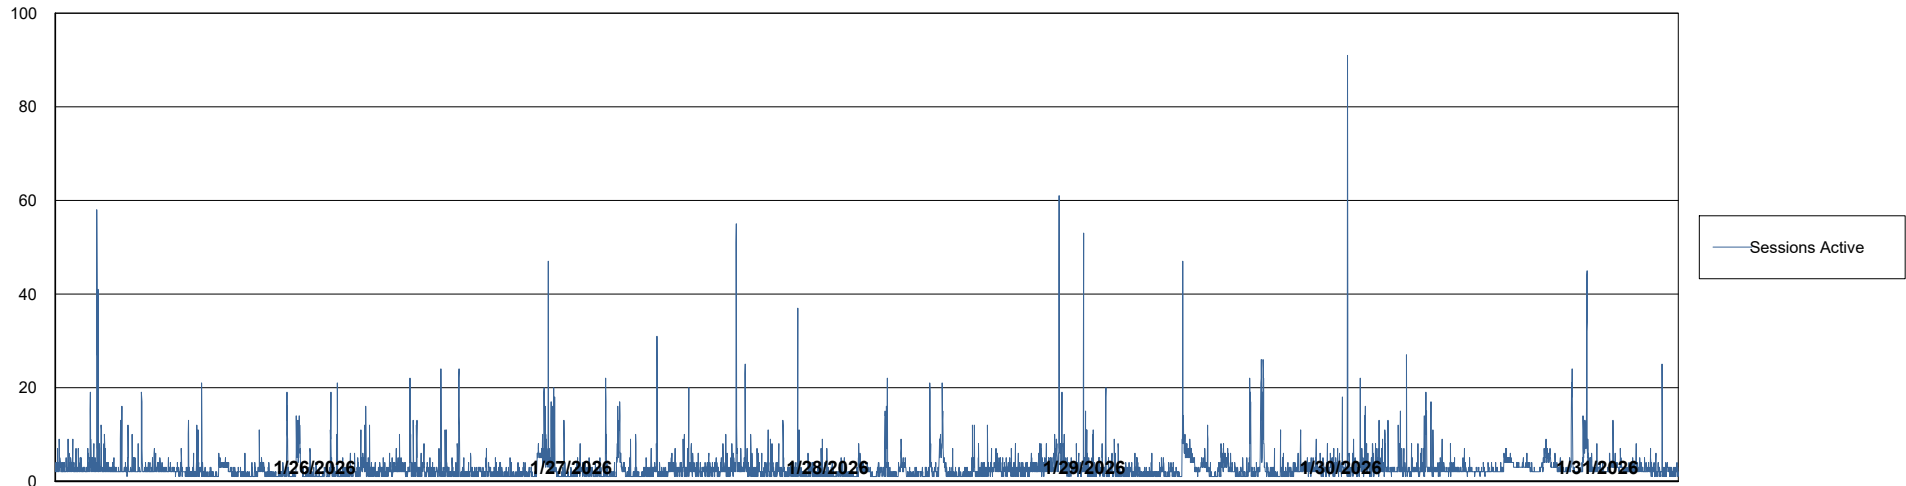

Weekly SLA Customer Report

Customer ELI_Production
Database ID 62

Database Performance ELI_PRD_FRASEQXPRDDB04-BI_ABS1

Weekly SLA Customer Report

Customer ELI_Production
Database ID 62

Database Performance ELI_PRD_FRASINTPRDDB01_ABS1