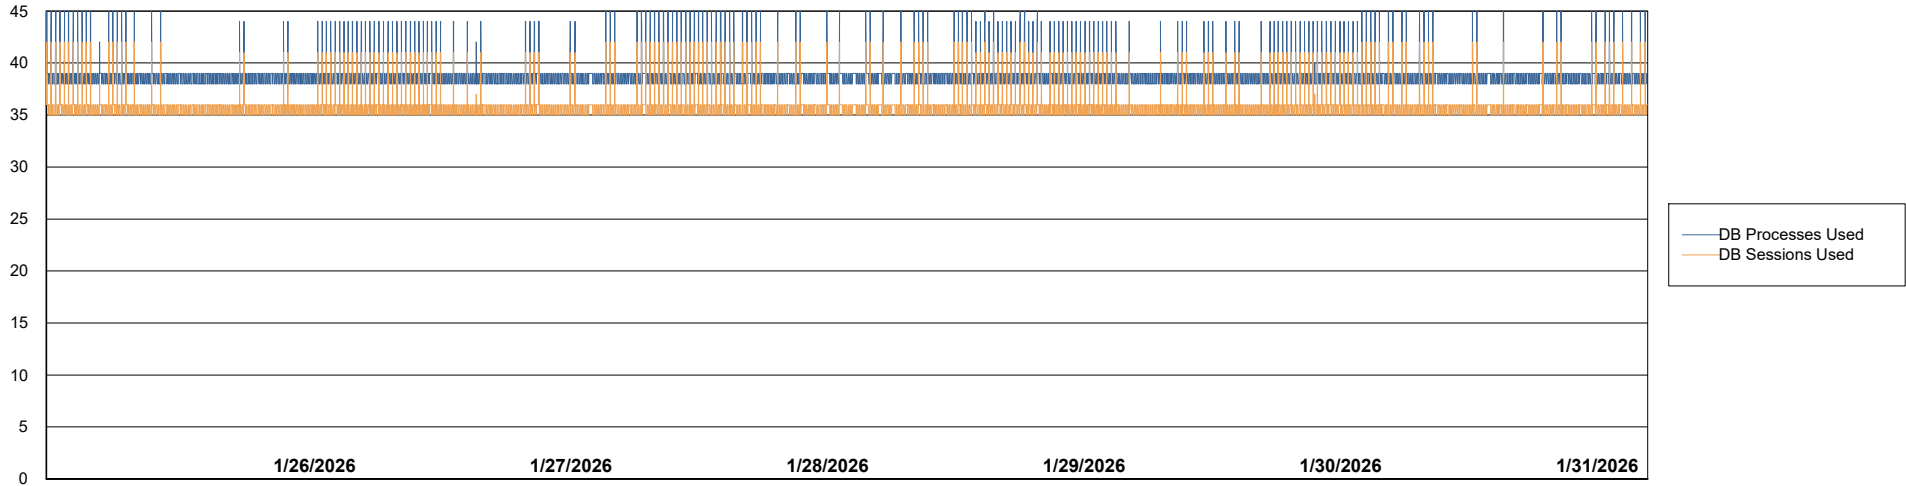

Database Performance ELI_PRD_FRASINTQUADB01_HSBABS1

DB Processes Max 1,000