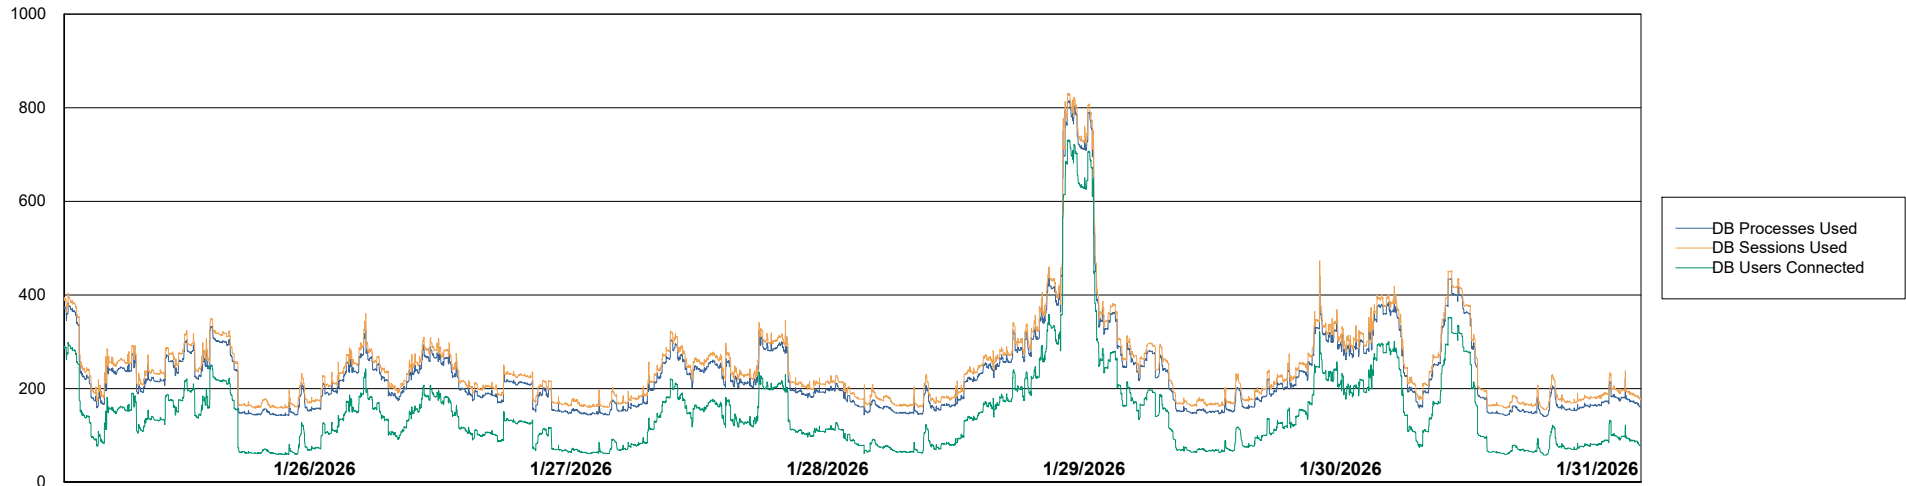

Weekly SLA Customer Report

Customer ELI_Production
Database ID 62

Database Performance ELI_PRD_FRASEQXPRDDB04-BI_ABS1

Weekly SLA Customer Report

Customer ELI_Production
Database ID 62

Database Performance ELI_PRD_FRASINTPRDDB01_ABS1