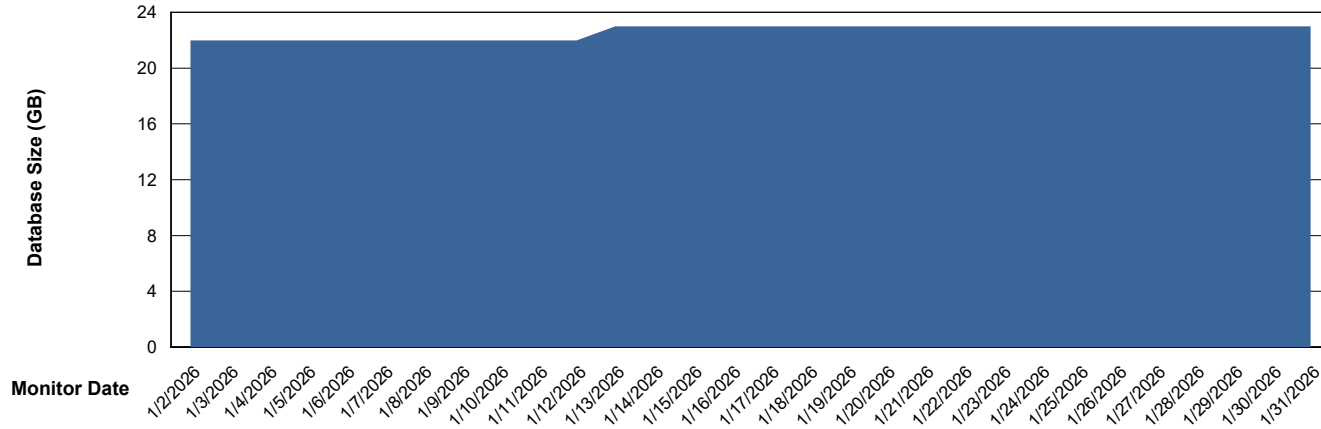

DATABASE SIZE ECT-BI-TOR_ABS1

Database growth over last month