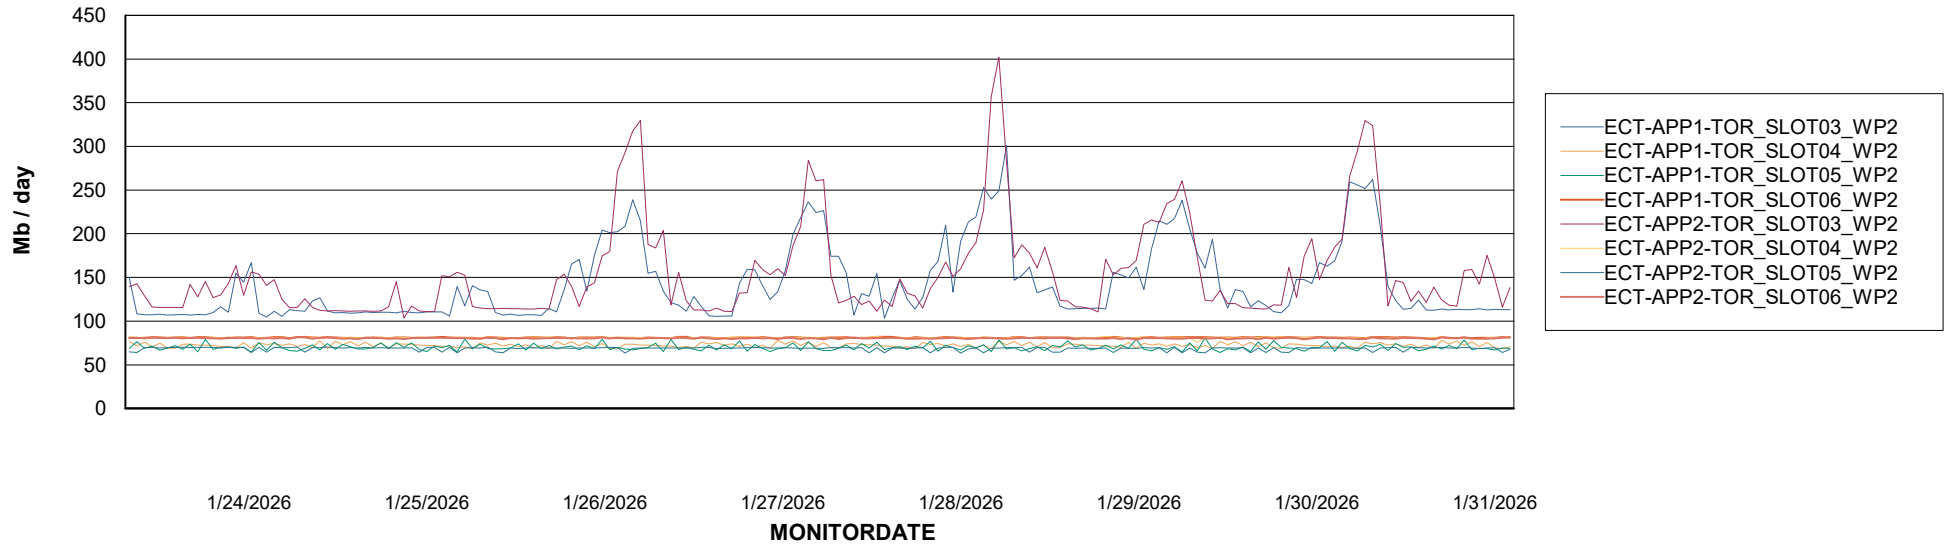

ABSSolute Web Component Services

Avg memory used per ABS Web component