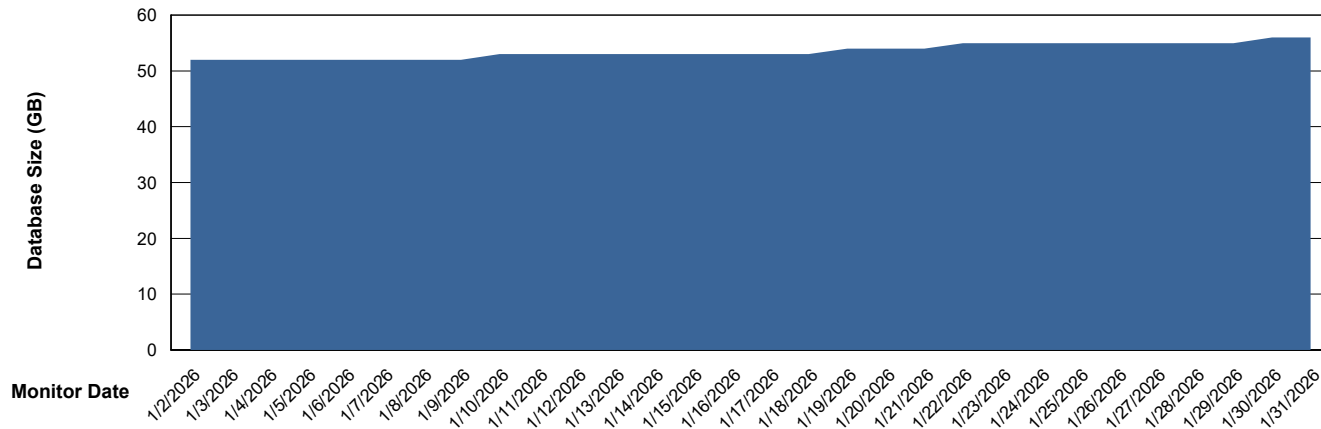

Customer ECT OCI TOR Production
Database ID 219

DATABASE SIZE ECT-BI-TOR_ABS1

Database growth over last month

DATABASE SIZE ECT-DBS1-TOR_PROD_ABS1

Database growth over last month

Weekly SLA Customer Report