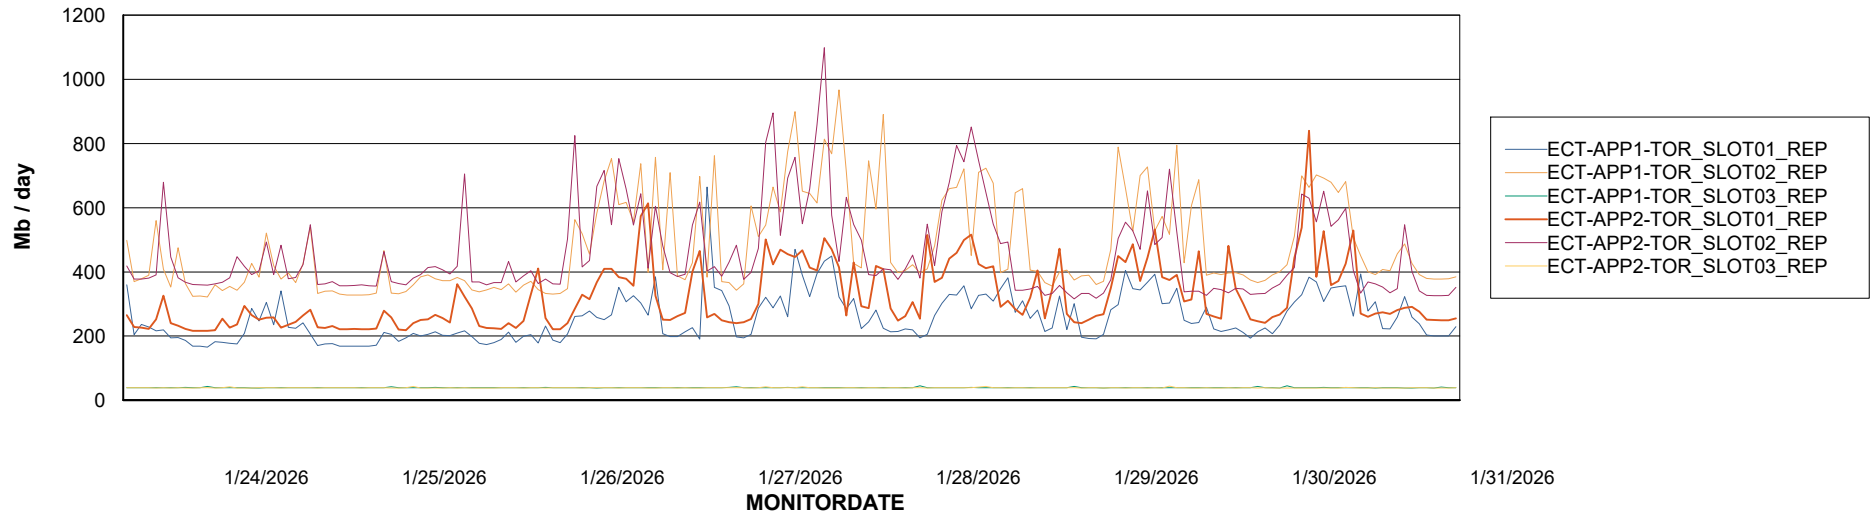

Avg memory used per ABS Server Service

Avg users per day per ABS server

Weekly SLA Customer Report

Customer ECT OCI TOR Production
Database ID 219

ABSSolute Application ReportServer Services

Avg memory used per ReportServer Service