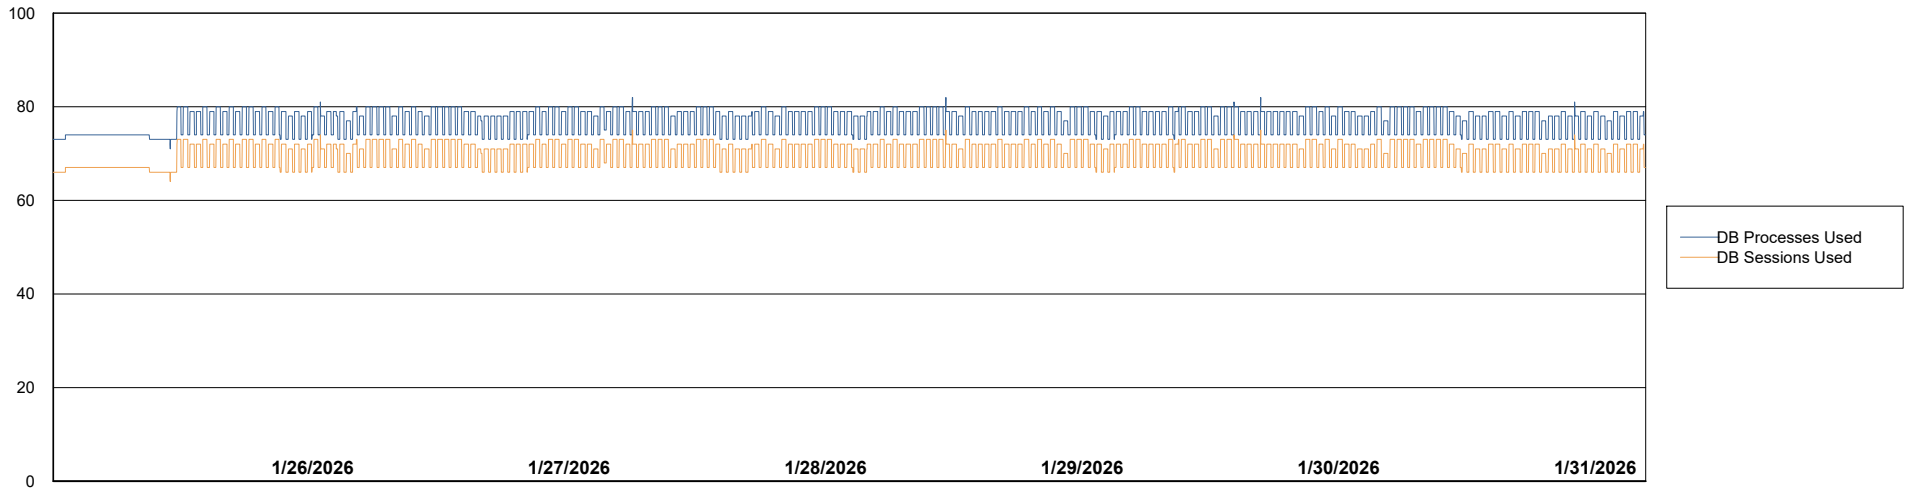

Database Performance ECT-DBS2-TOR_PROD_HSBABS1

DB Processes Max 0
DB Processes Max 1,000
DB Processes Max 4