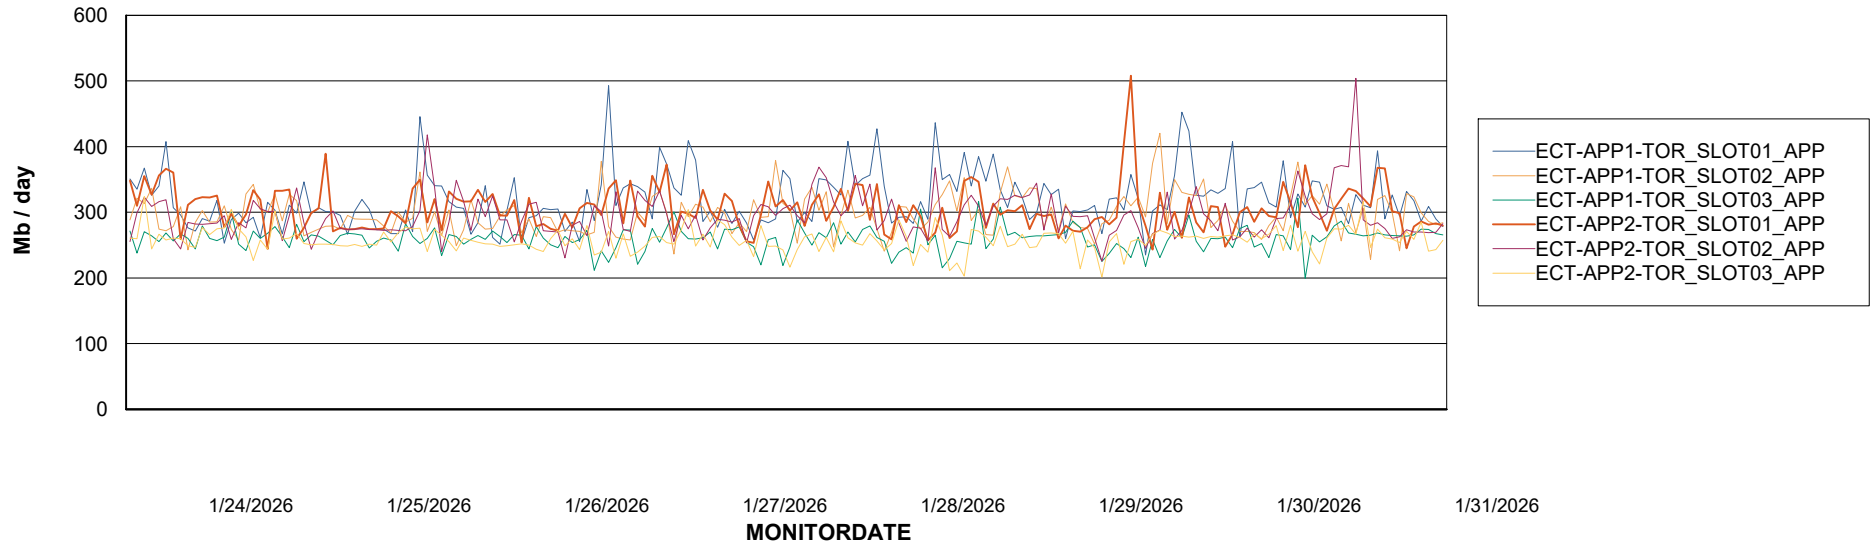

ABSSolute Application Server Services

Avg memory used per ABS Server Service