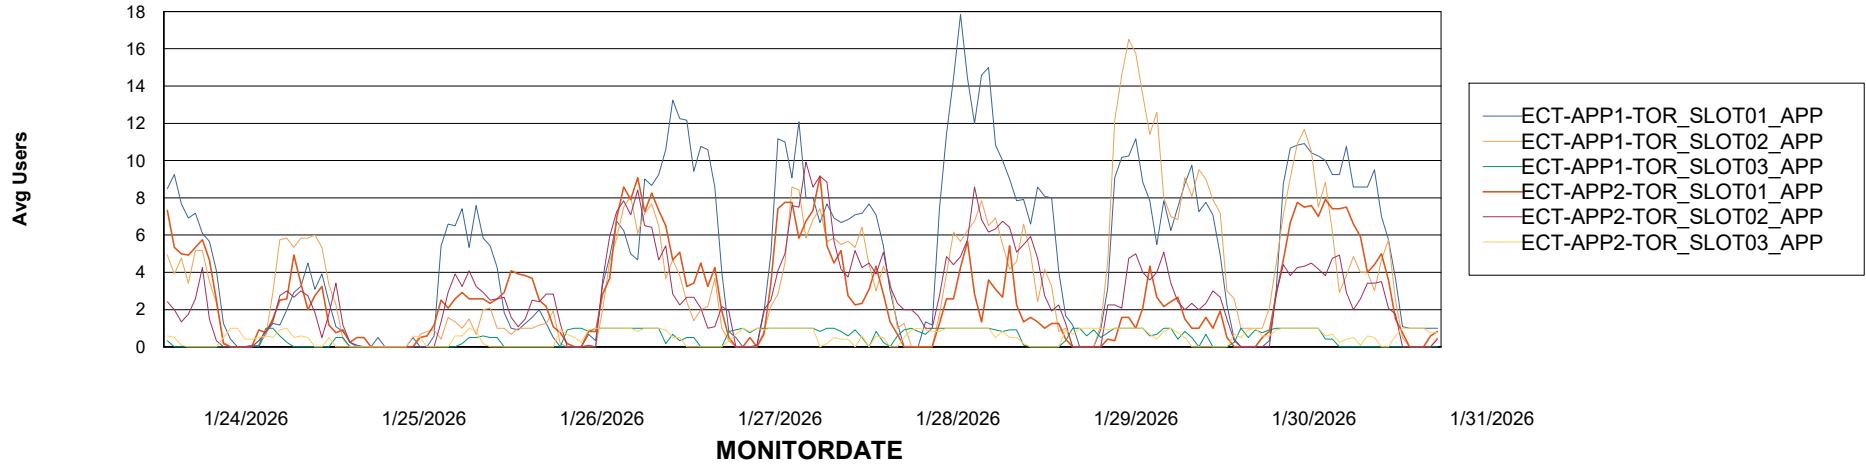

Avg users per day per ABS server