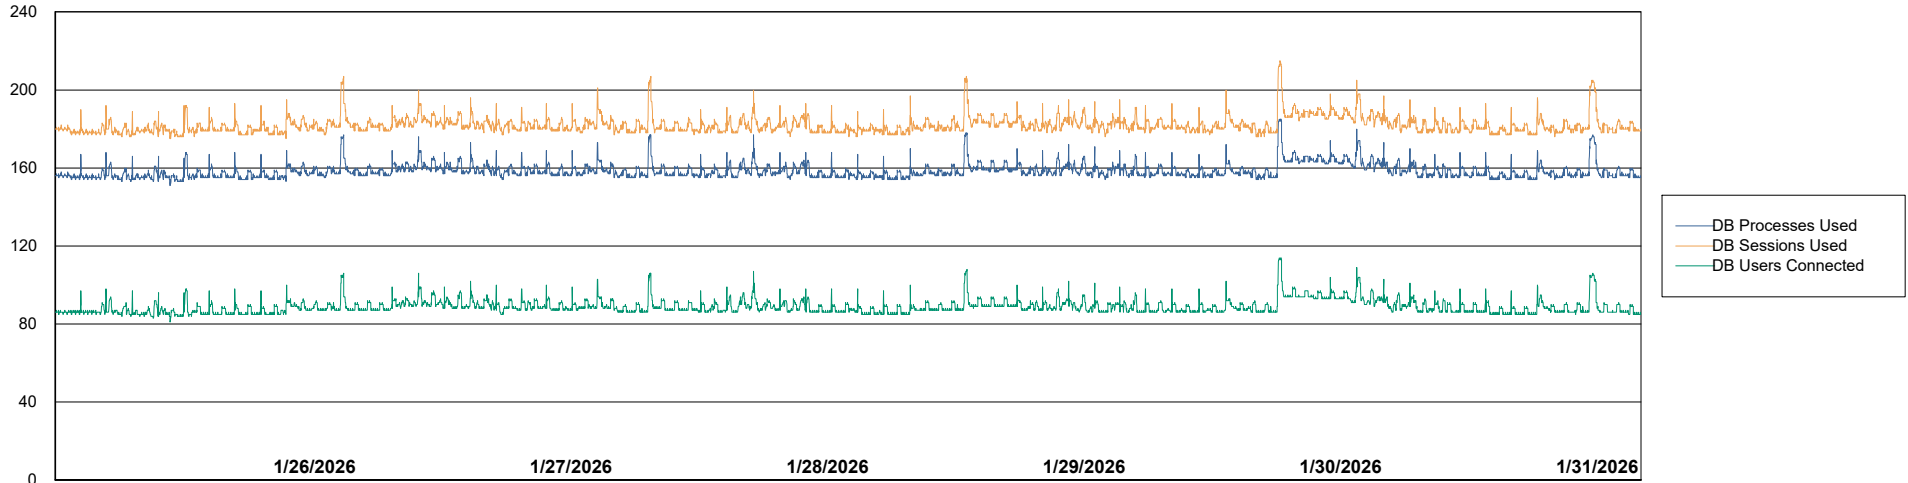

Weekly SLA Customer Report

Customer ECT OCI TOR Production
Database ID 219

Database Performance ECT-BI-TOR_ABS1

Weekly SLA Customer Report

Customer ECT OCI TOR Production
Database ID 219

Database Performance ECT-DBS1-TOR_PROD_ABS1