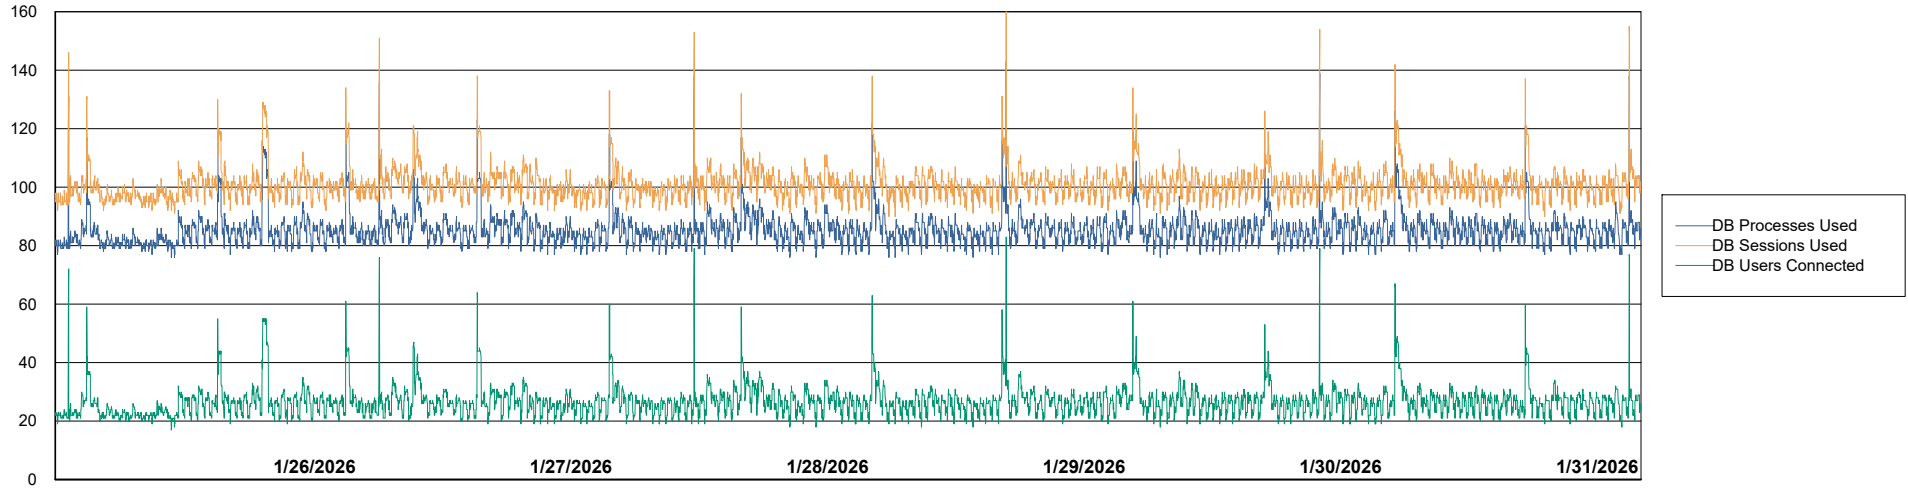

Database Performance ECT-BI-TOR_ABS1