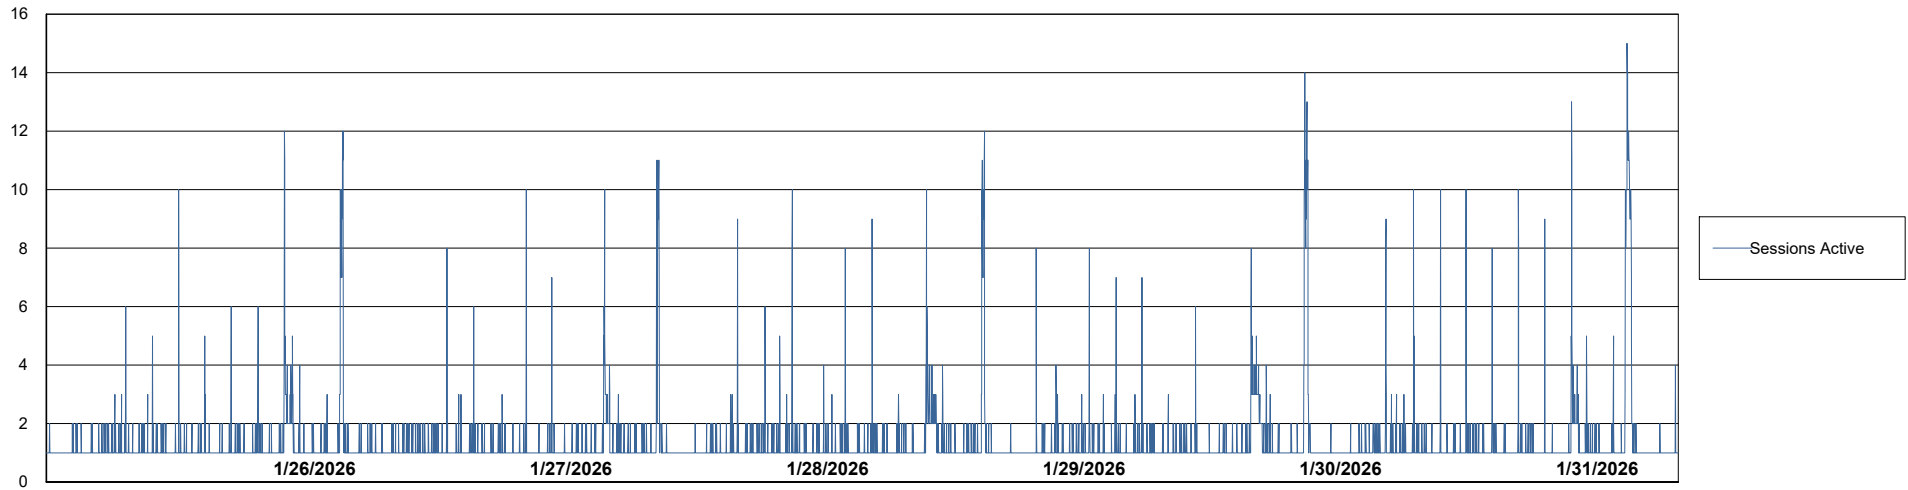

Weekly SLA Customer Report

Customer ECT OCI TOR Production
Database ID 219

Database Performance ECT-BI-TOR_ABS1

Weekly SLA Customer Report

Customer ECT OCI TOR Production
Database ID 219

Database Performance ECT-DBS1-TOR_PROD_ABS1