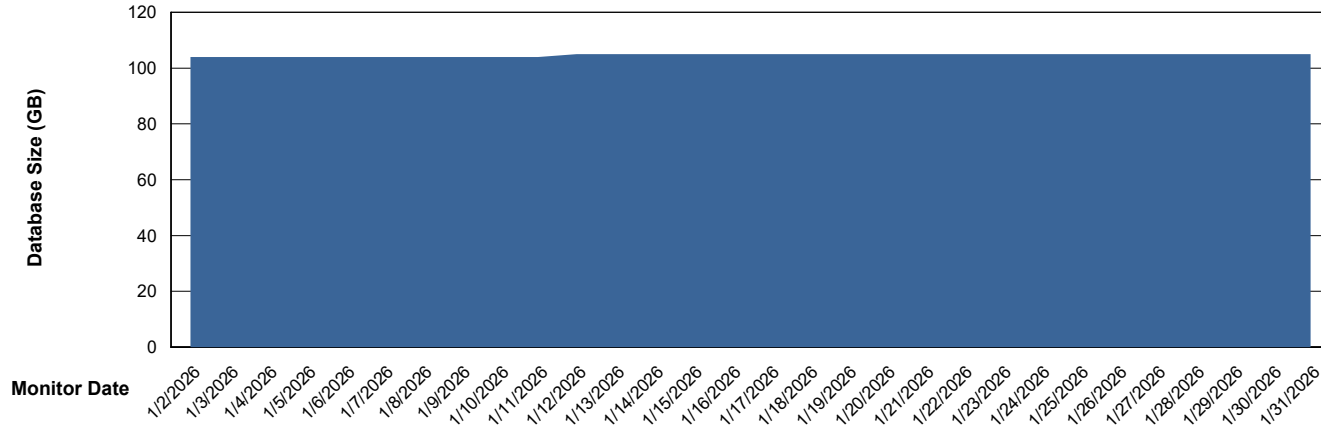

Weekly SLA Customer Report

Customer ECL_Production
Database ID 156

Database Performance ECL_PRD_ECLABS-TEST_HSBABS1

DB Processes Max 1,000

Weekly SLA Customer Report

Customer ECL_Production
Database ID 156

DATABASE SIZE ECL_PRD_ECLABS_ABS1

Database growth over last month

DATABASE SIZE ECL_PRD_ECL-ABS-BI_ABS1

Database growth over last month

Weekly SLA Customer Report

Customer ECL_Production
Database ID 156

Database Tablespace ECL_PRD_ECLABS_ABS1