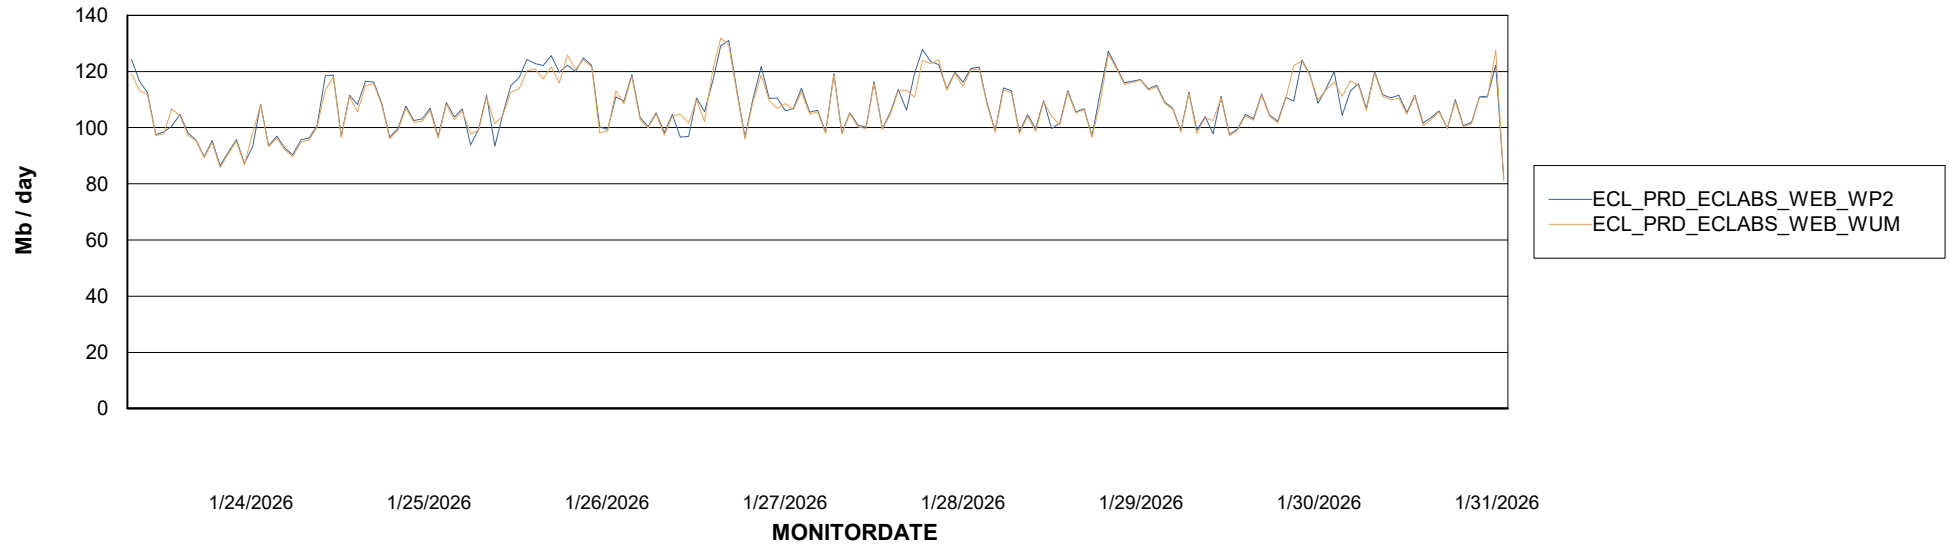

ABSSolute Web Component Services

Avg memory used per ABS Web component