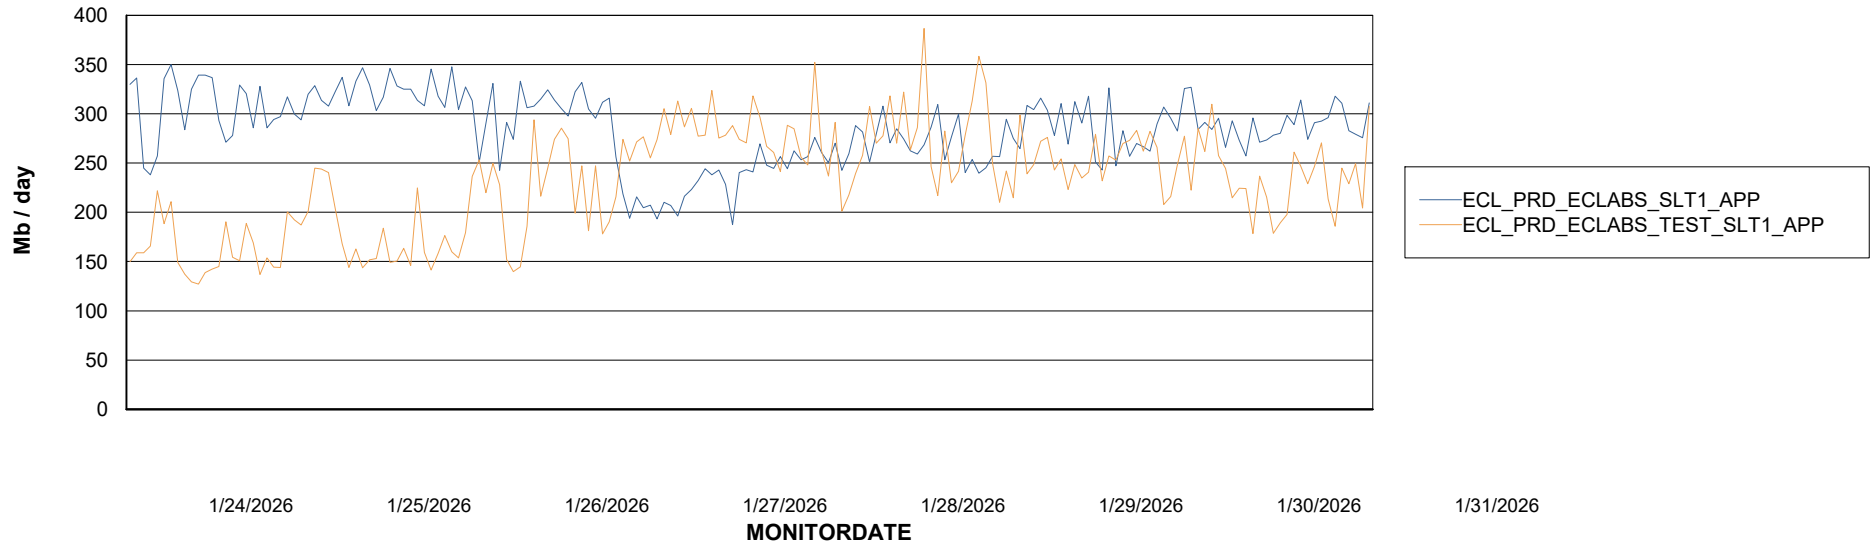

ABSSolute Application Server Services

Avg memory used per ABS Server Service