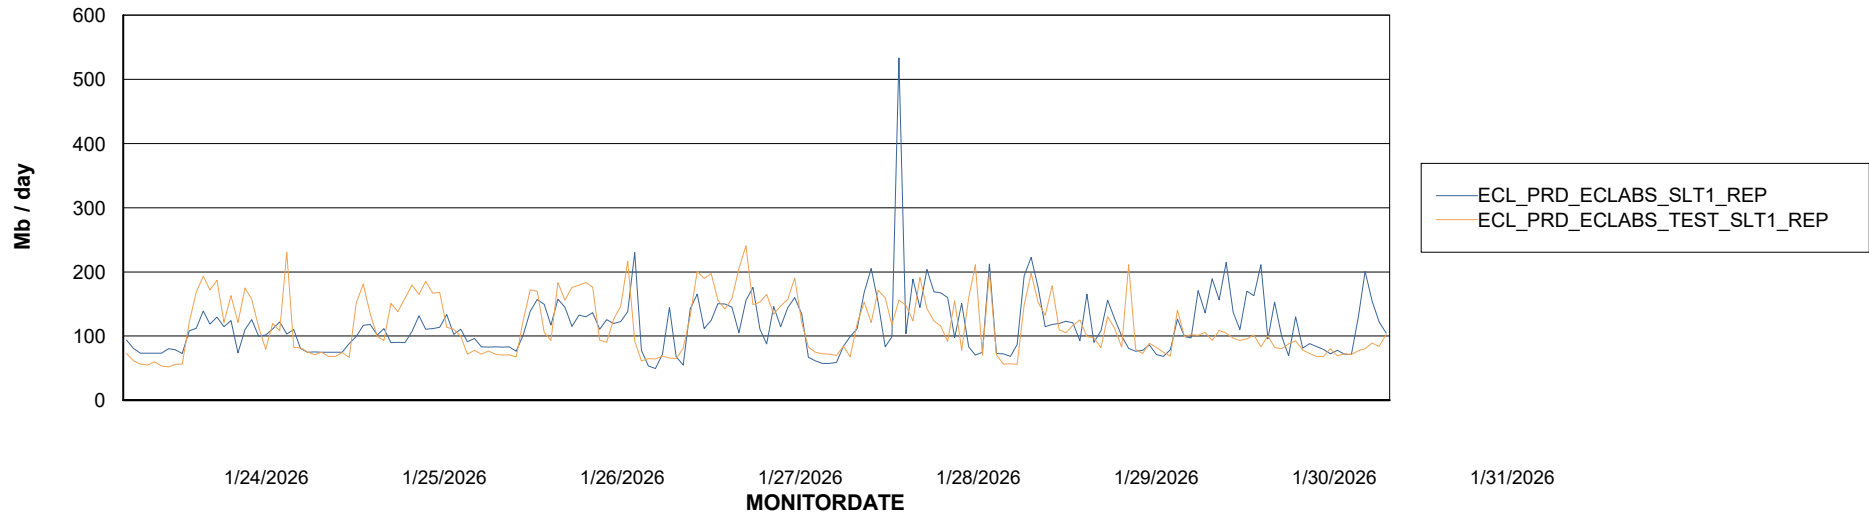

Avg memory used per ABS Server Service

Avg users per day per ABS server

Weekly SLA Customer Report

Customer ECL_Production
Database ID 156

ABSSolute Application ReportServer Services

Avg memory used per ReportServer Service