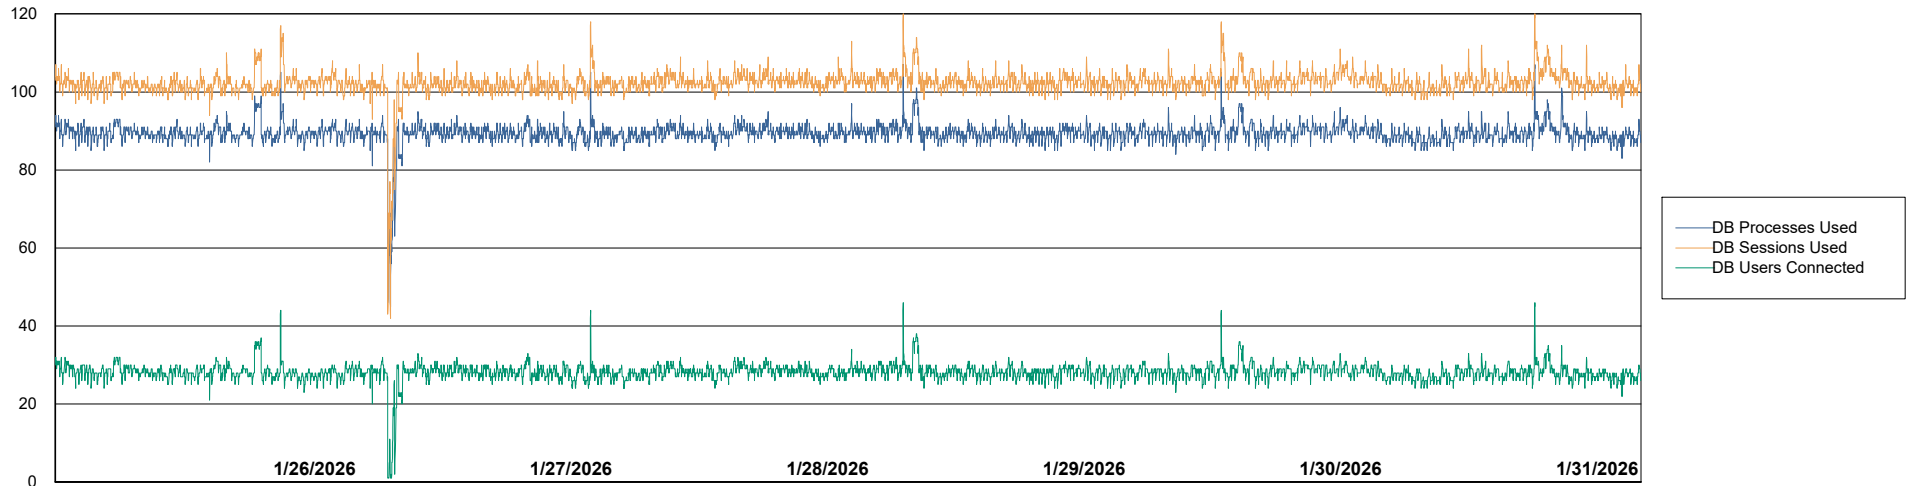

Weekly SLA Customer Report

Customer ECL_Production
Database ID 156

Database Performance ECL_PRD_ECLABS_ABS1

Weekly SLA Customer Report

Customer ECL_Production
Database ID 156

Database Performance ECL_PRD_ECL-ABS-BI_ABS1