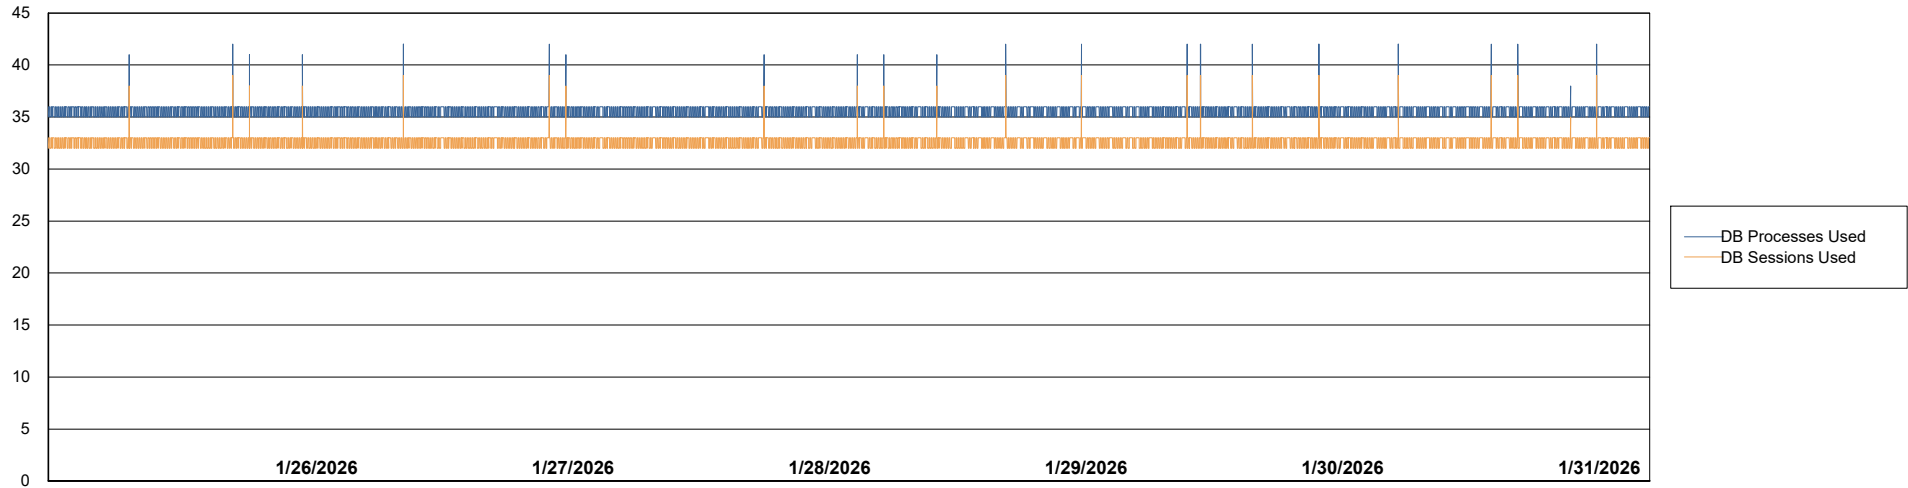

Database Performance ECL_PRD_ECLABS-TEST_HSBABS1

DB Processes Max 1,000