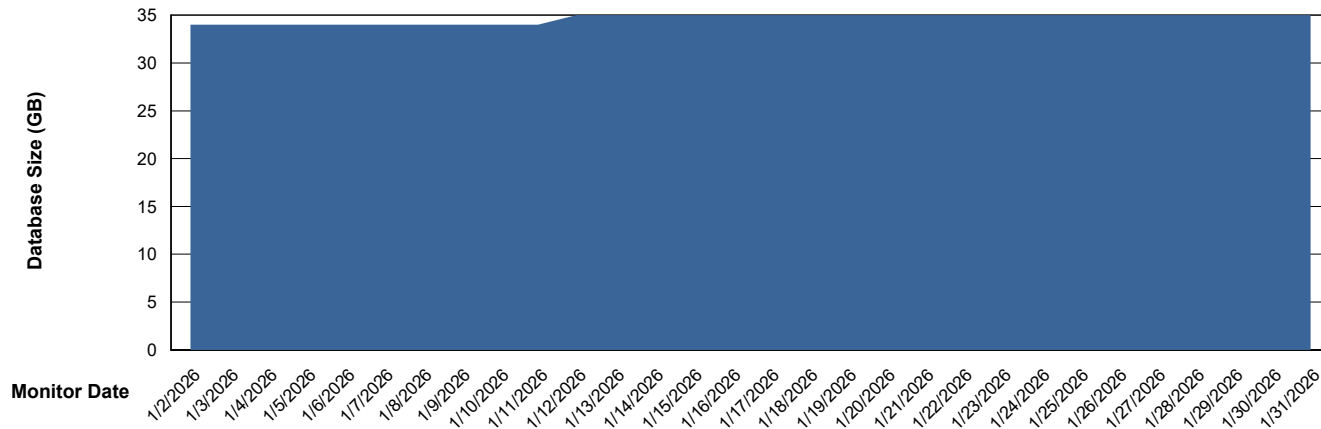

Weekly SLA Customer Report

Customer ECL_Production
Database ID 156

Database Performance ECL_PRD_ECLABS-TEST_HSBABS1

DB Processes Max 1,000

Weekly SLA Customer Report

Customer ECL_Production
Database ID 156

DATABASE SIZE ECL_PRD_ECLABS_ABS1

Database growth over last month

DATABASE SIZE ECL_PRD_ECL-ABS-BI_ABS1

Database growth over last month

Weekly SLA Customer Report

Customer ECL_Production
Database ID 156

Database Tablespace ECL_PRD_ECLABS_ABS1