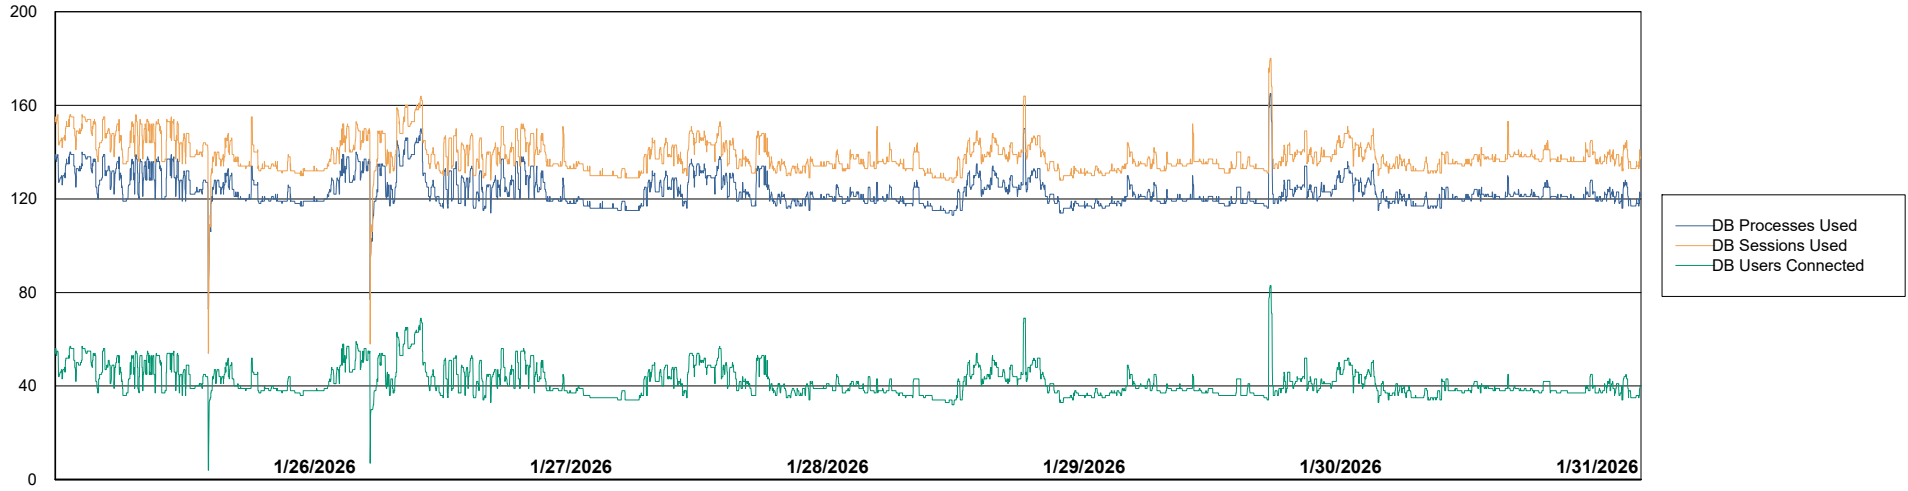

Weekly SLA Customer Report

Customer ECL_Production
Database ID 156

Database Performance ECL_PRD_ECLABS_ABS1

Weekly SLA Customer Report

Customer ECL_Production
Database ID 156

Database Performance ECL_PRD_ECL-ABS-BI_ABS1