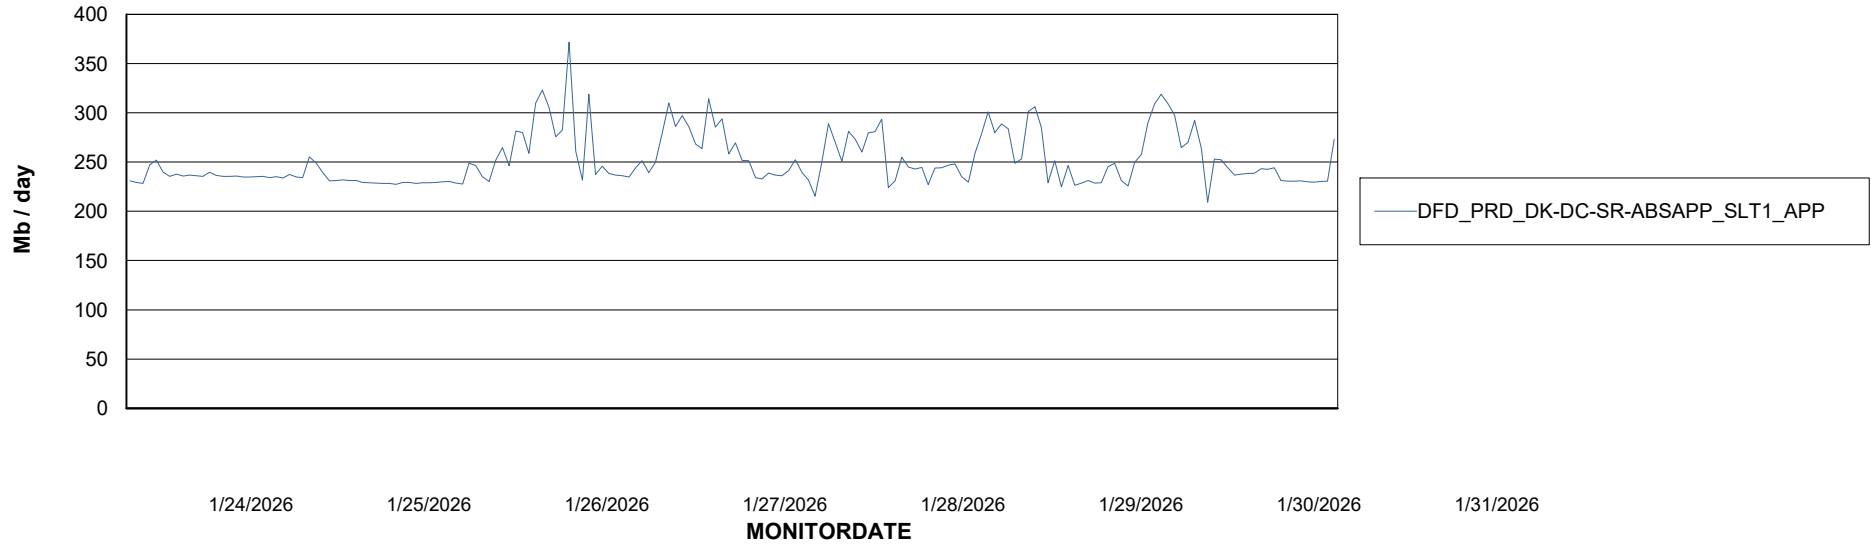

ABSSolute Application Server Services

Avg memory used per ABS Server Service