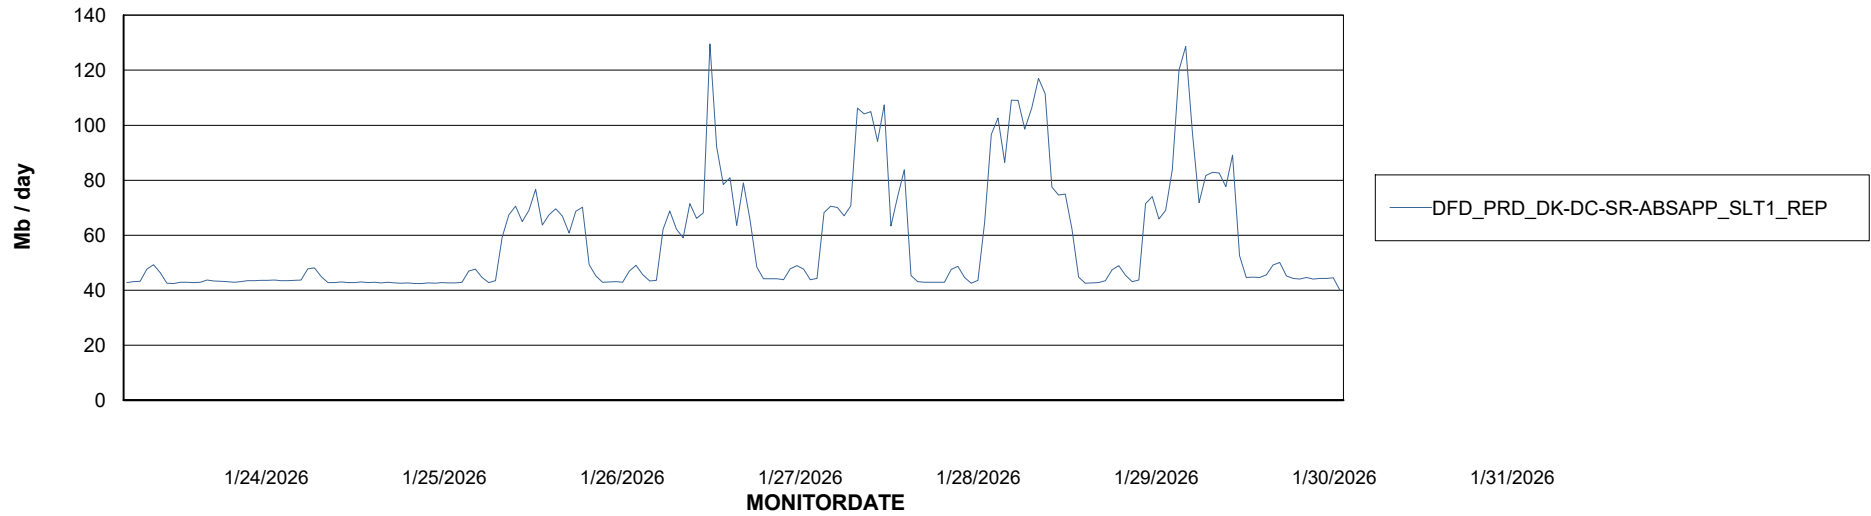

ABSSolute Application ReportServer Services

Avg memory used per ReportServer Service