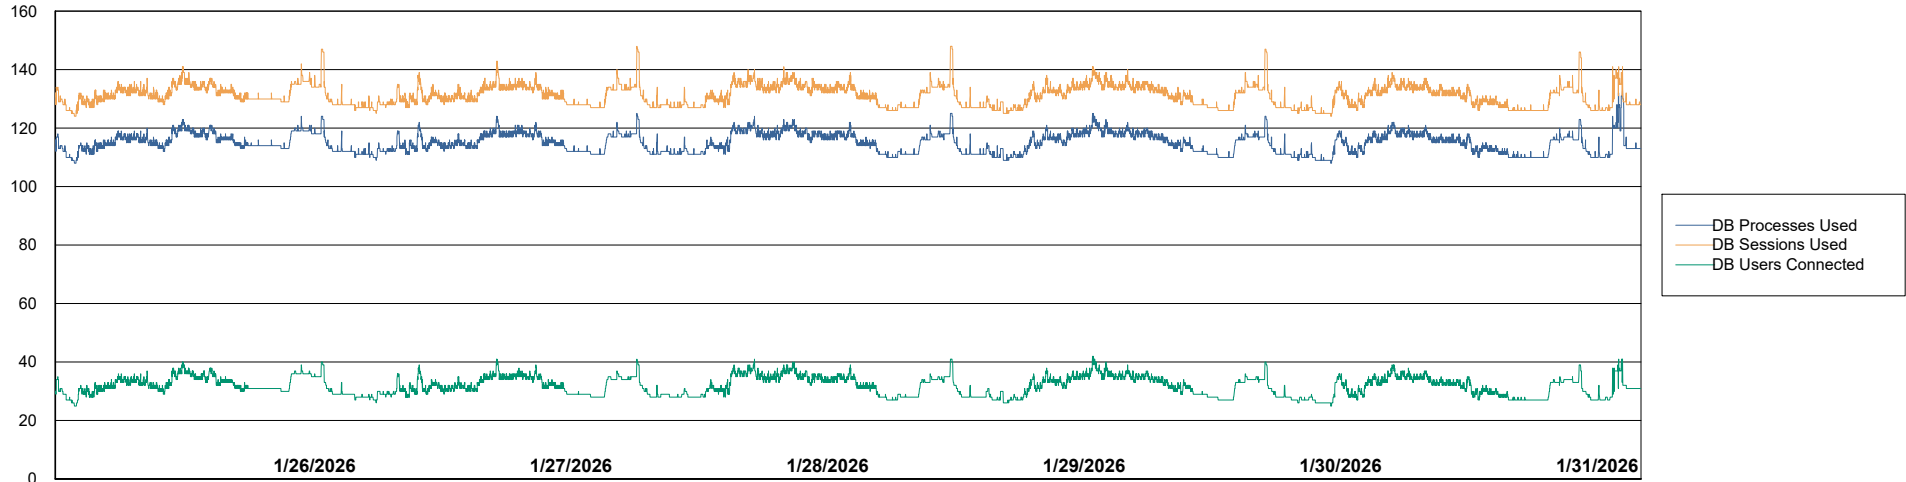

Database Performance CUS_PRD_ABSDB1_ABS1