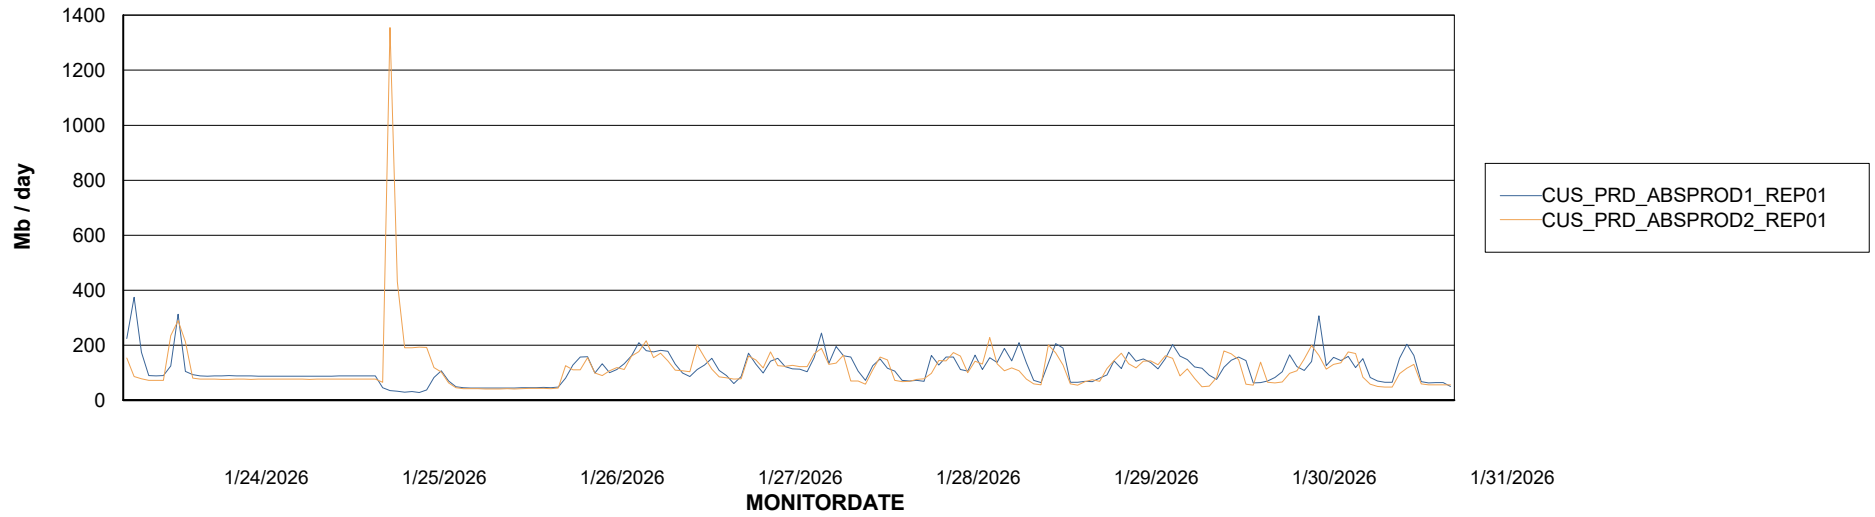

ABSSolute Application ReportServer Services

Avg memory used per ReportServer Service