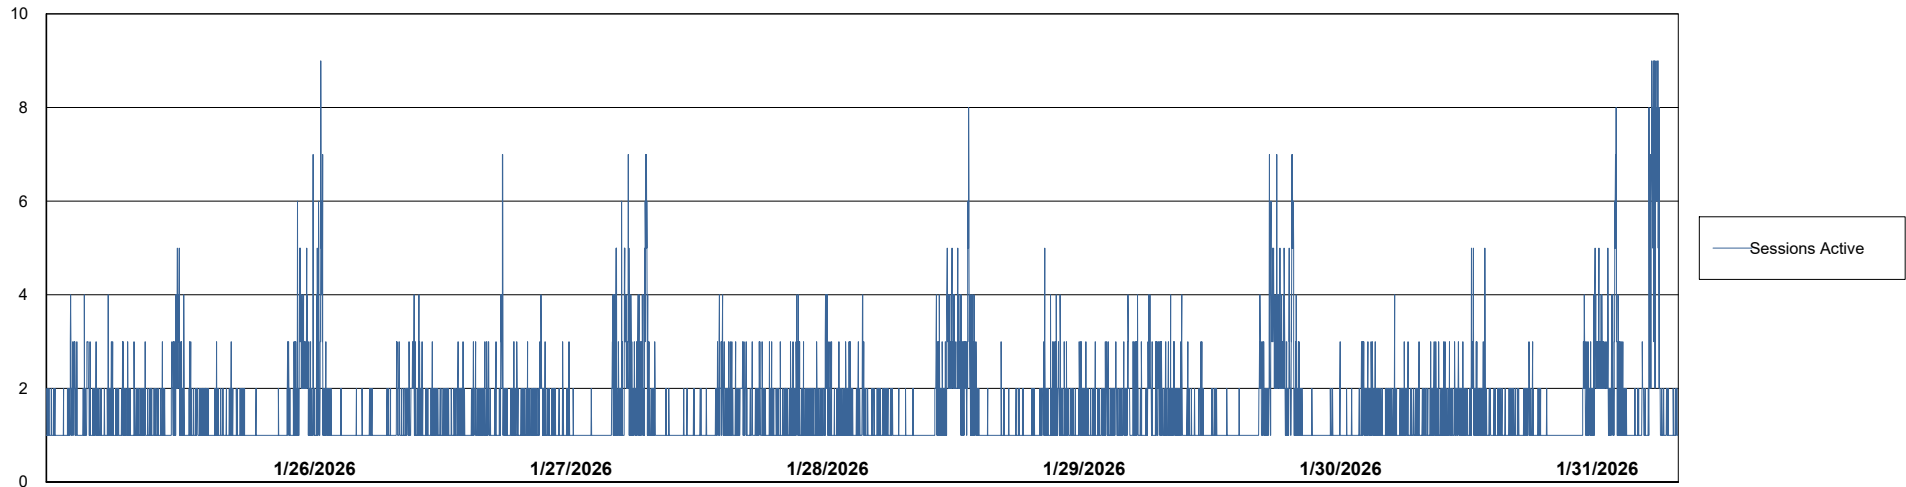

Database Performance CUS_PRD_ABSDB1_ABS1