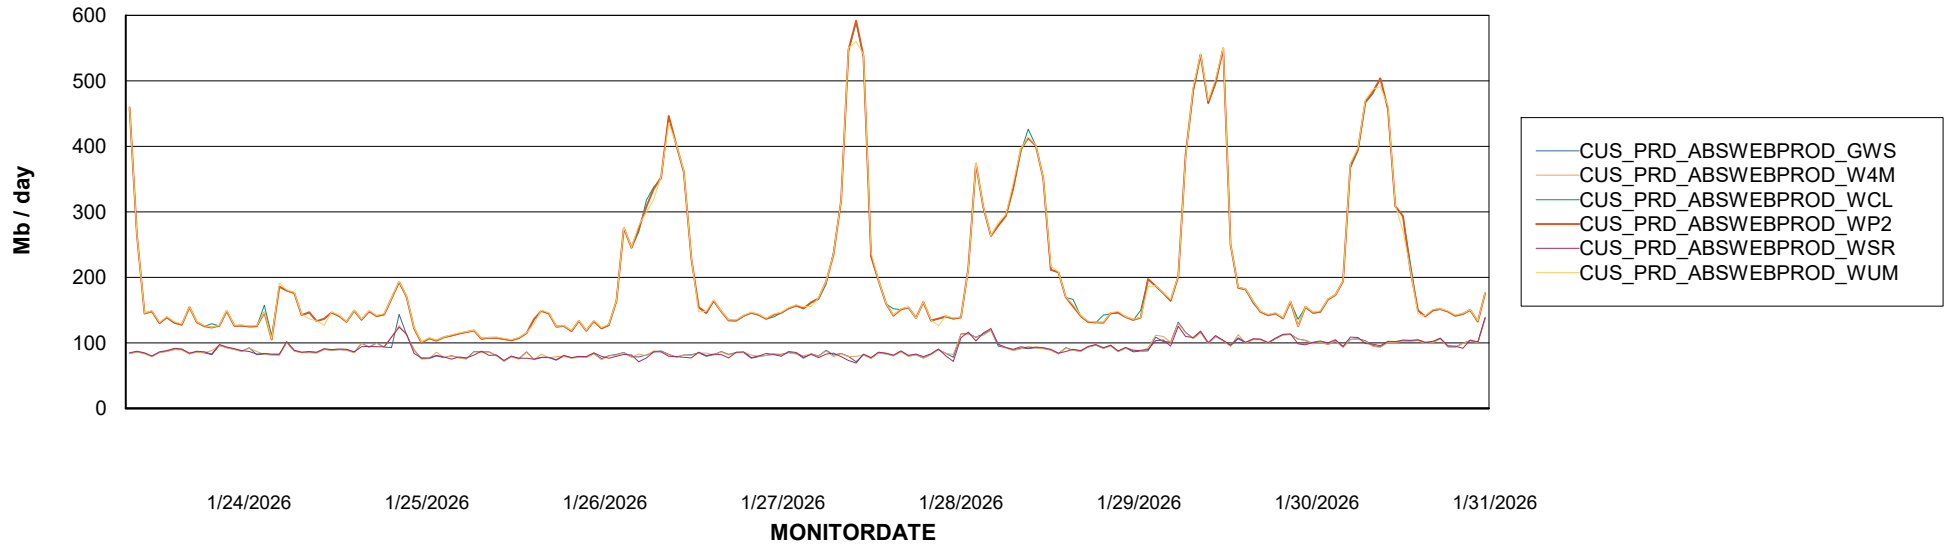

ABSSolute Web Component Services

Avg memory used per ABS Web component