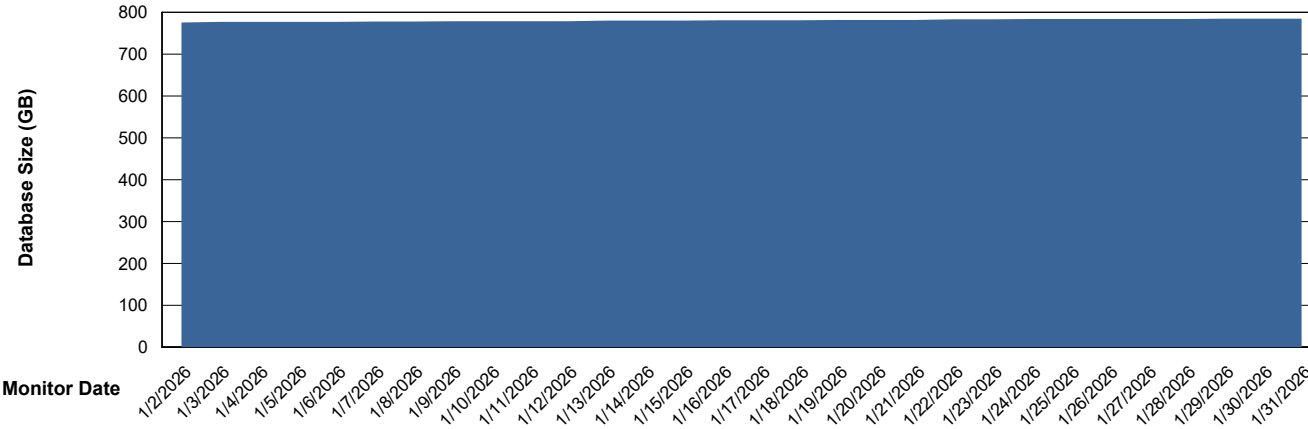

Database growth over last month

Database Tablespace CUS_PRD_ABSDB1_ABS1

Date	Tablespace Name	Filesize (Gb)	Usedsize (Gb)	Percentage free
1/31/2026	ABSDATA	337	283	16
	INDX	580	486	16
1/30/2026	ABSDATA	337	283	16
	INDX	580	486	16
1/29/2026	ABSDATA	337	283	16
	INDX	580	486	16
1/28/2026	ABSDATA	337	283	16
	INDX	580	485	16
1/27/2026	ABSDATA	337	283	16
	INDX	580	485	16
1/26/2026	ABSDATA	337	283	16
	INDX	576	485	16
1/25/2026	ABSDATA	337	283	16
	INDX	576	485	16