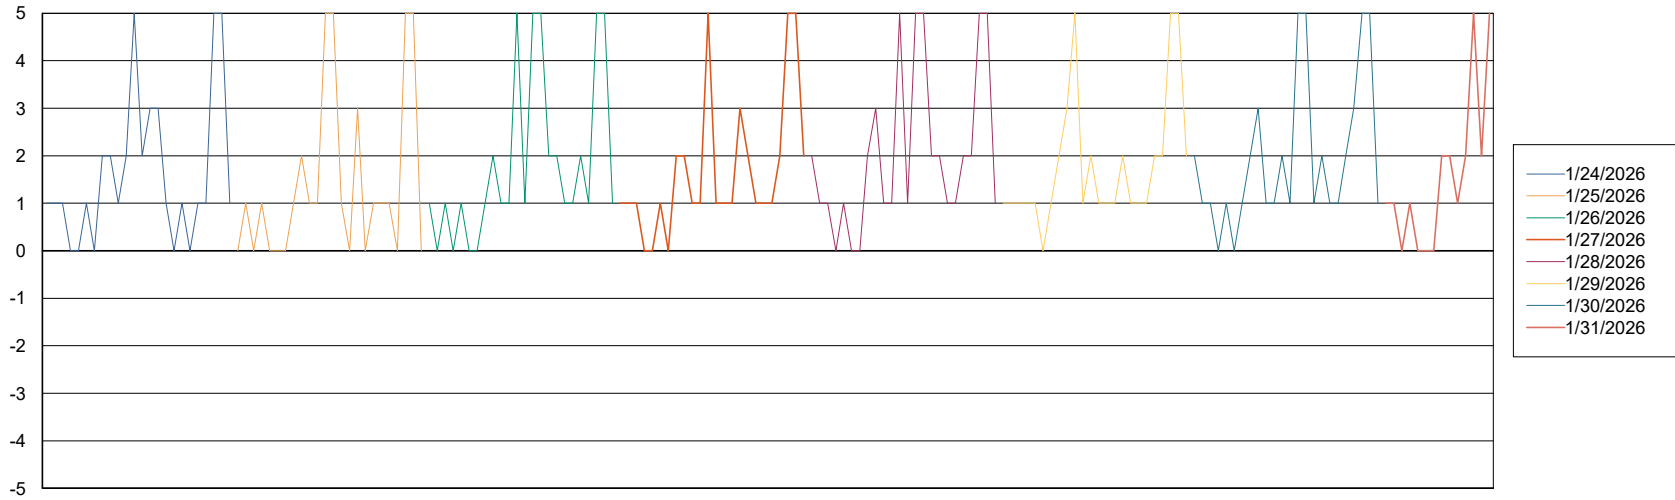

Standby Database Health CUS_Production (24/7)

Recovery lag for last 7 days