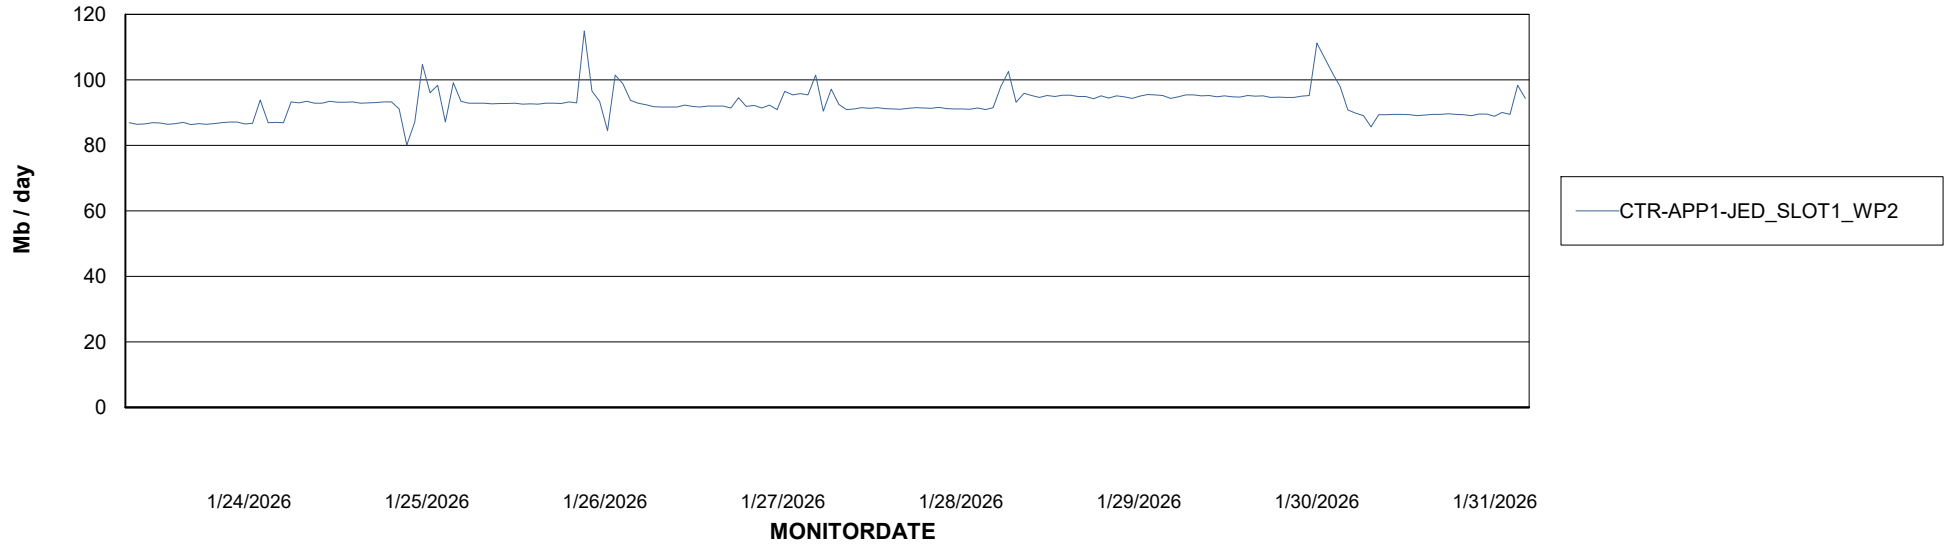

ABSSolute Web Component Services

Avg memory used per ABS Web component