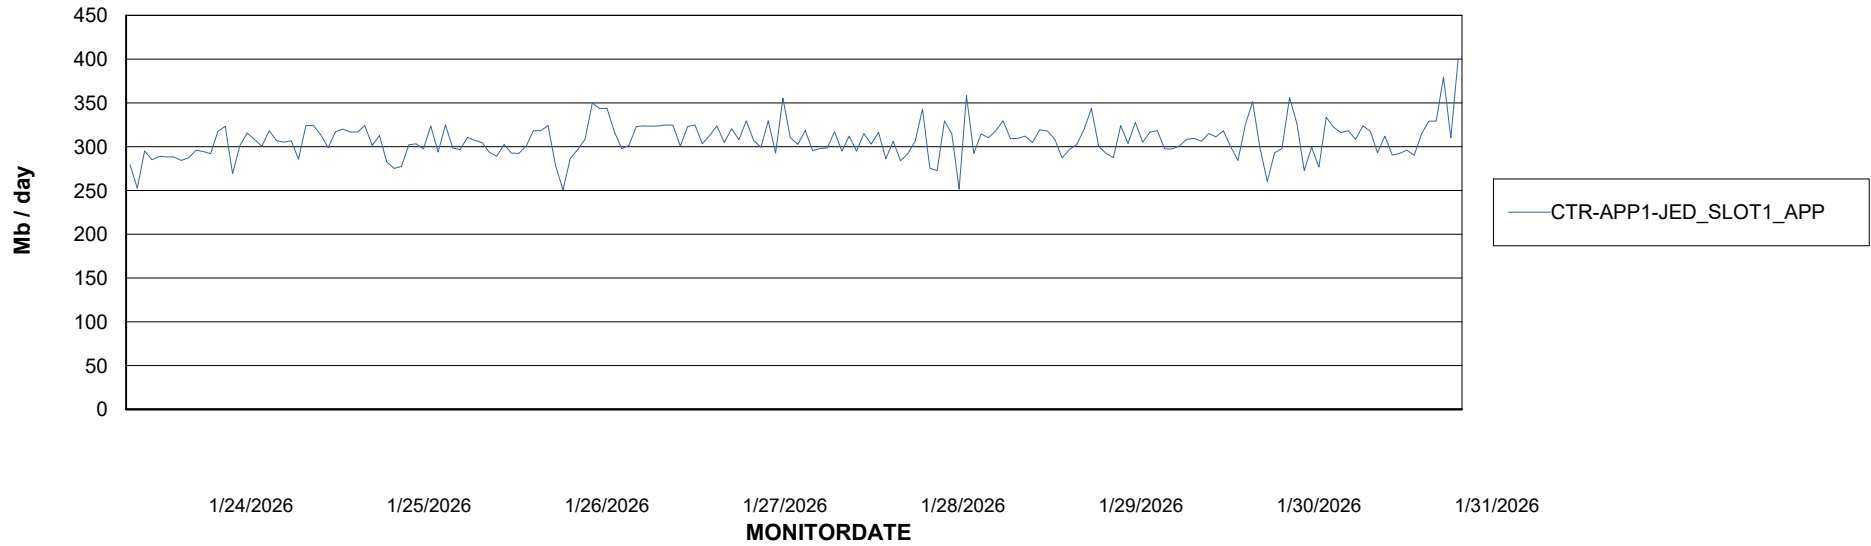

ABSSolute Application Server Services

Avg memory used per ABS Server Service