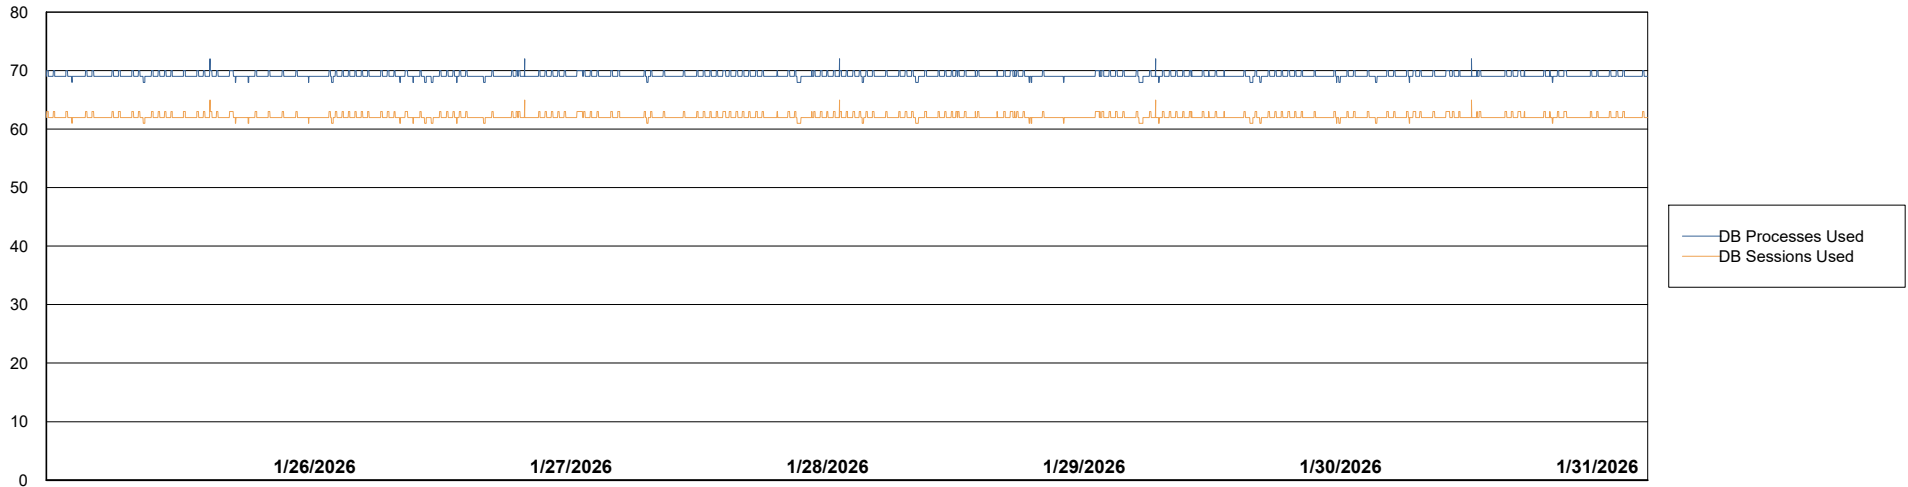

Database Performance CTR-DBS2-JED_PROD_HSBABS1

DB Processes Max 4
DB Processes Max 1,000
DB Processes Max 0