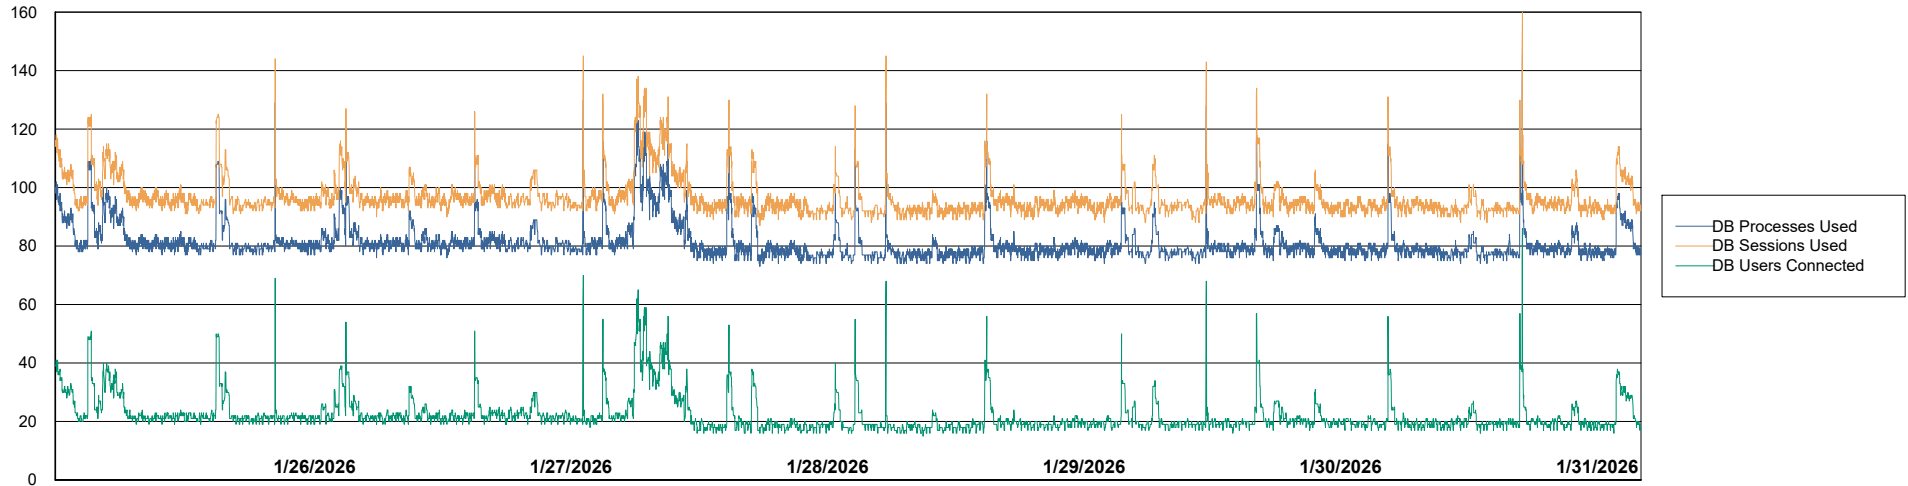

Database Performance CTR-BI-JED_ABS1