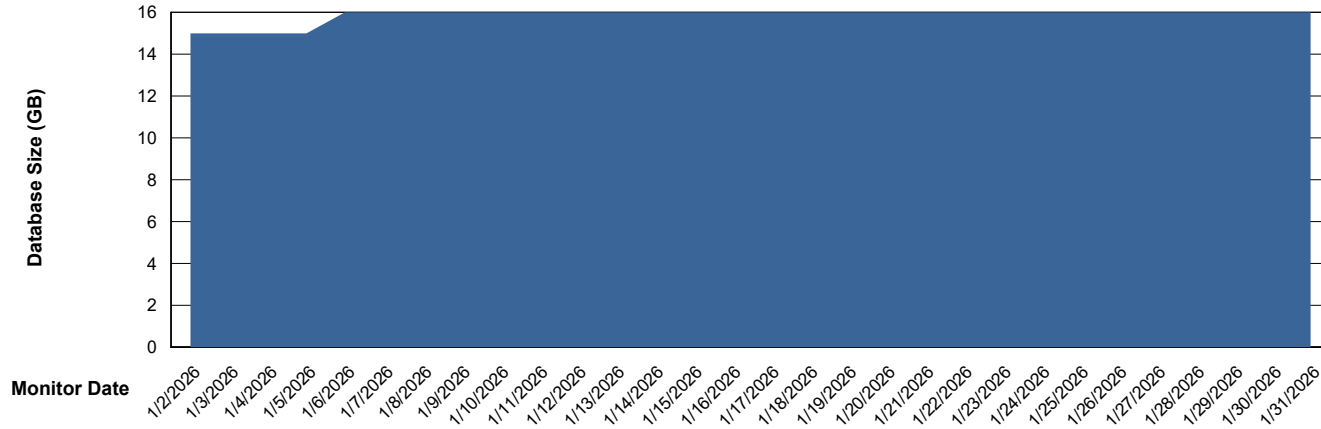

DATABASE SIZE CTR-BI-JED_ABS1

Database growth over last month