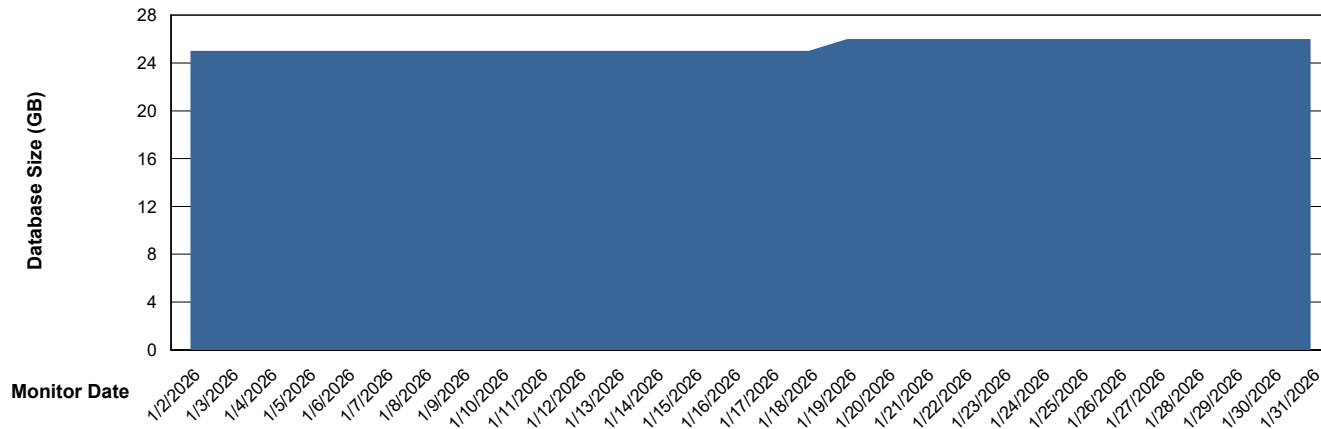

Customer CTR OCI JED Production
Database ID 207

DATABASE SIZE CTR-BI-JED_ABS1

Database growth over last month

DATABASE SIZE CTR-DBS1-JED_PROD_ABS1

Database growth over last month

Weekly SLA Customer Report