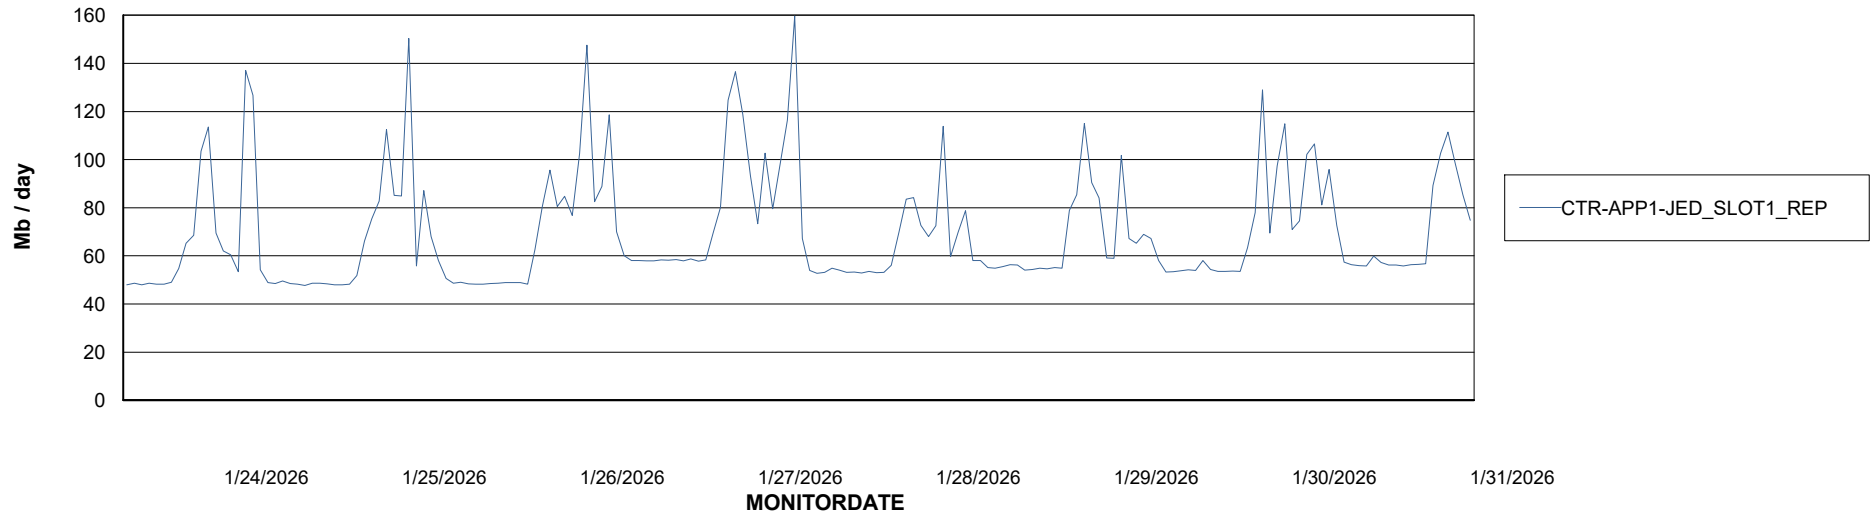

Avg memory used per ABS Server Service

Avg users per day per ABS server

Weekly SLA Customer Report

Customer CTR OCI JED Production
Database ID 207

ABSSolute Application ReportServer Services

Avg memory used per ReportServer Service