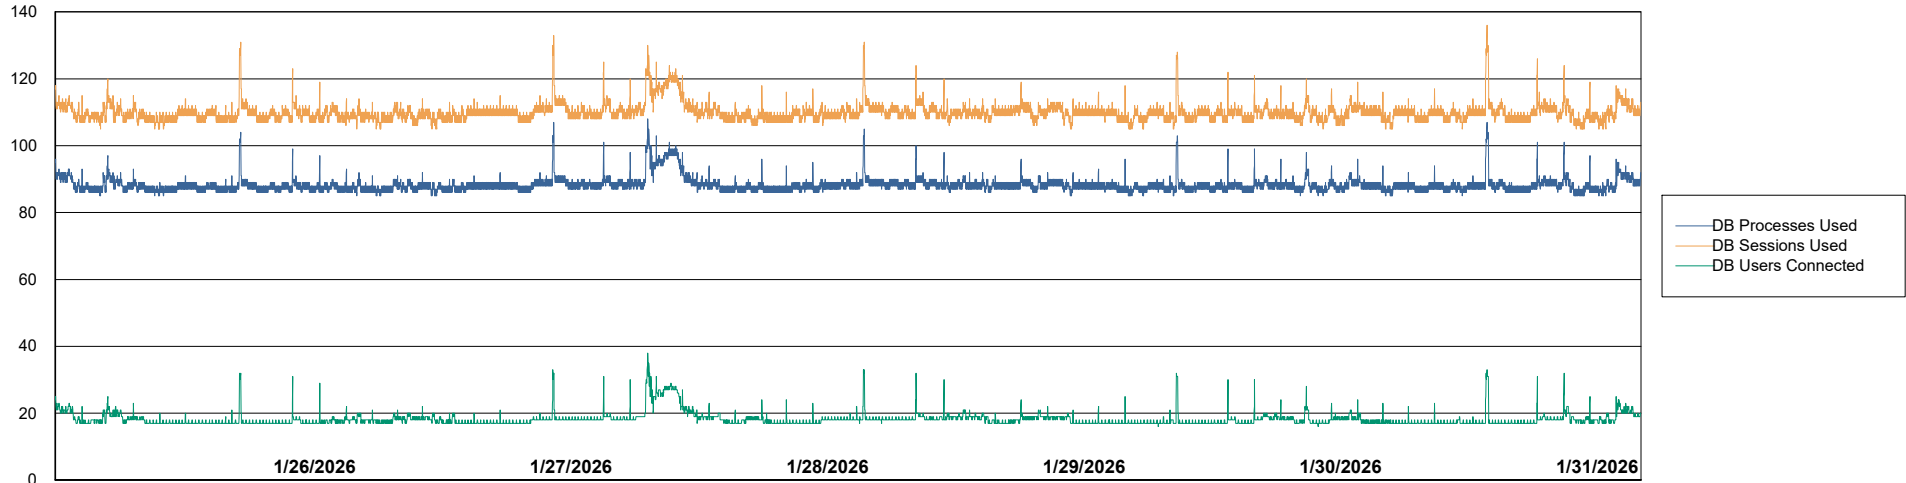

Weekly SLA Customer Report

Customer CTR OCI JED Production
Database ID 207

Database Performance CTR-BI-JED_ABS1

Weekly SLA Customer Report

Customer CTR OCI JED Production
Database ID 207

Database Performance CTR-DBS1-JED_PROD_ABS1