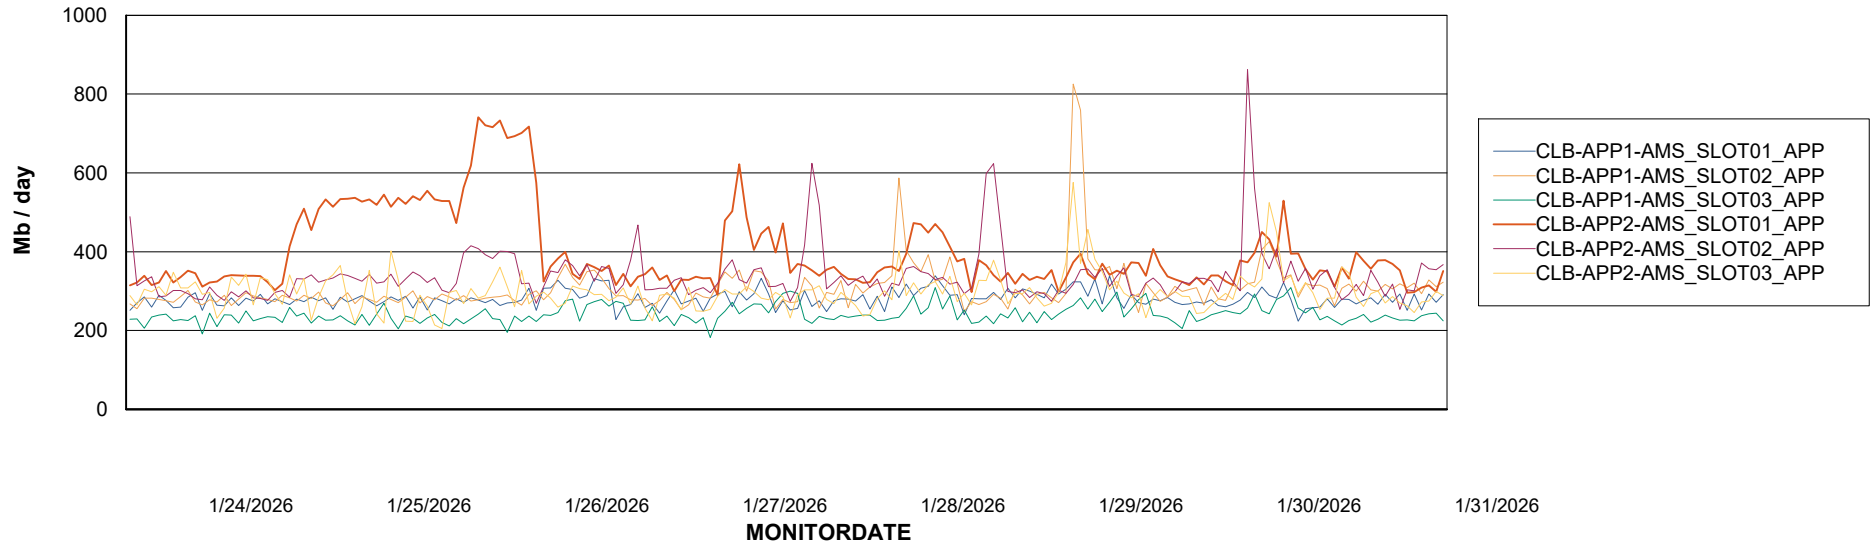

ABSSolute Application Server Services

Avg memory used per ABS Server Service