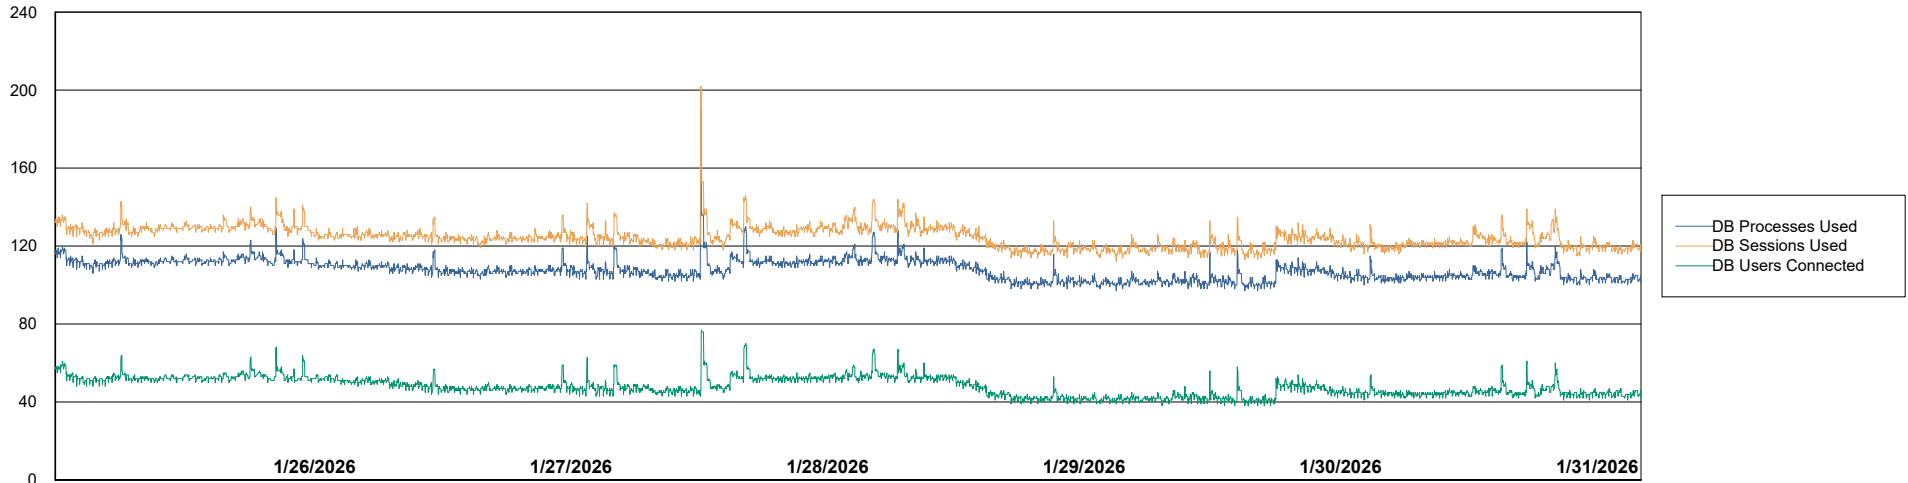

Database Performance   CLB-BI2-AMS_ABS1_DB