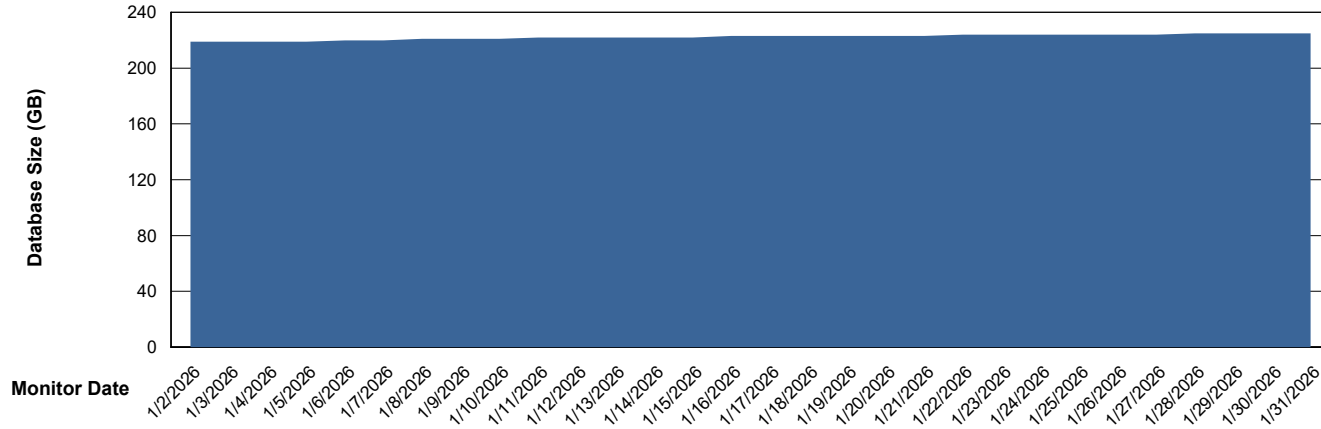

Weekly SLA Customer Report

Customer CLB OCI AMS Production
Database ID 196

Database Performance CLB-DBS2-AMS_PROD_HSBABS1

DB Processes Max 1,000
DB Processes Max 4
DB Processes Max 0

Weekly SLA Customer Report

Customer CLB OCI AMS Production
Database ID 196

DATABASE SIZE CLB-BI2-AMS_ABS1_DB

Database growth over last month

DATABASE SIZE CLB-DBS1-AMS_PROD_ABS1

Database growth over last month

Weekly SLA Customer Report