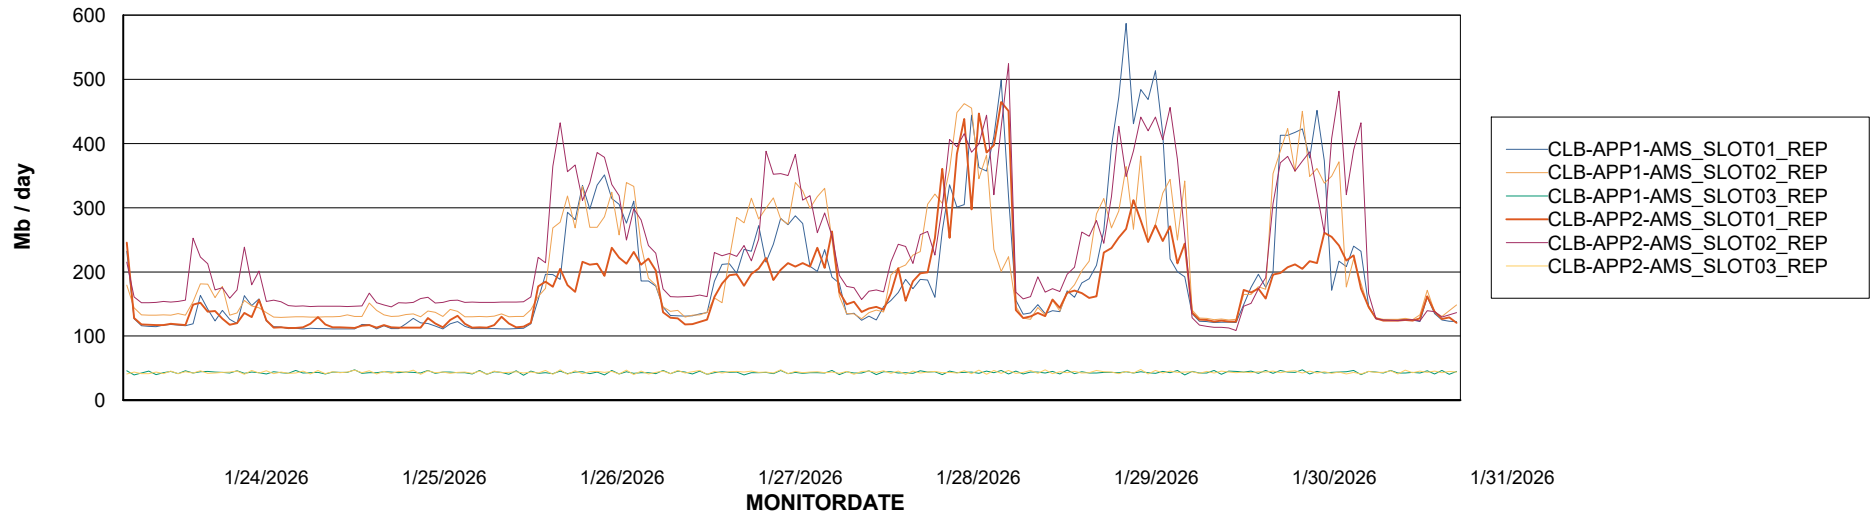

Avg memory used per ABS Server Service

Avg users per day per ABS server

Weekly SLA Customer Report

Customer CLB OCI AMS Production
Database ID 196

ABSSolute Application ReportServer Services

Avg memory used per ReportServer Service