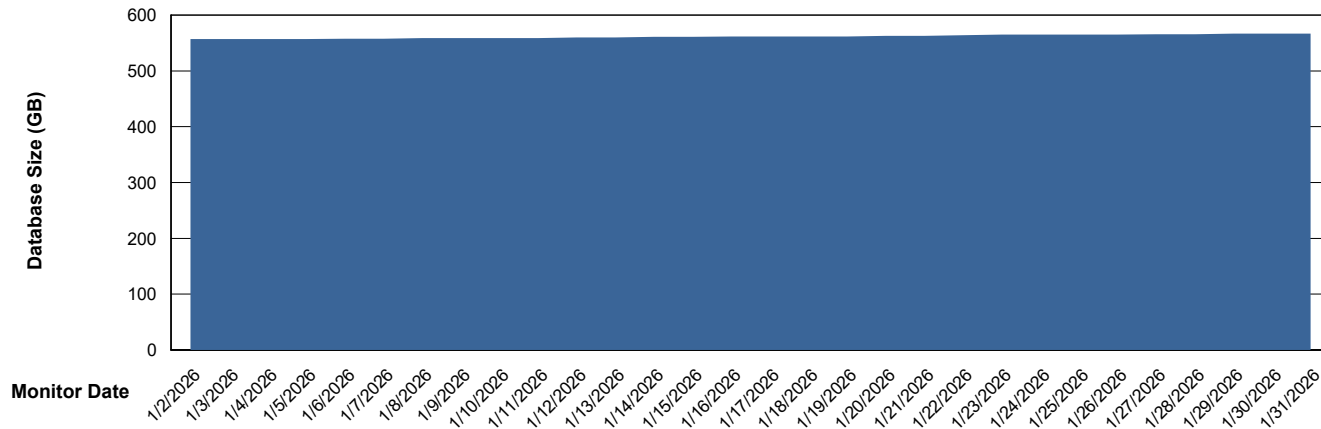

Customer CLB OCI AMS Production
Database ID 196

DATABASE SIZE CLB-BI2-AMS_ABS1_DB

Database growth over last month

DATABASE SIZE CLB-DBS1-AMS_PROD_ABS1

Database growth over last month

Weekly SLA Customer Report