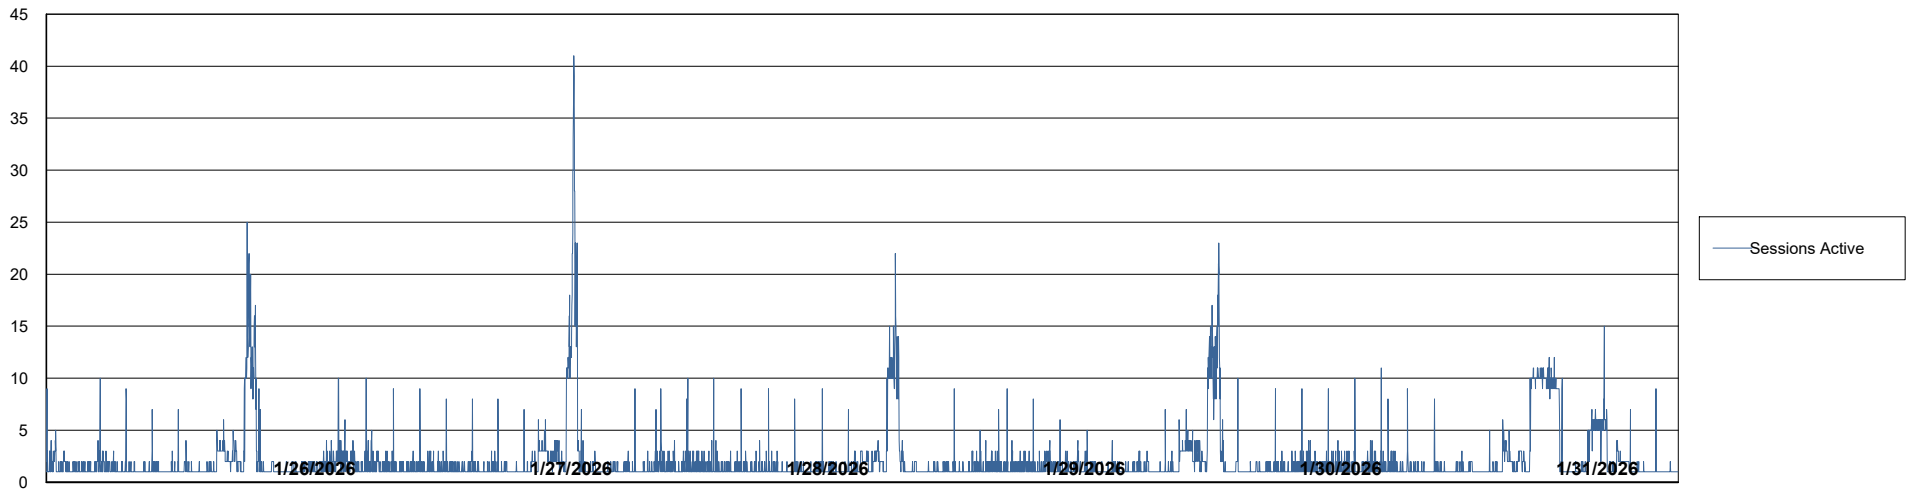

Weekly SLA Customer Report

Customer CLB OCI AMS Production
Database ID 196

Database Performance CLB-BI2-AMS_ABS1_DB

Weekly SLA Customer Report

Customer: CLB OCI AMS Production
Database ID: 196

Database Performance: CLB-DBS1-AMS_PROD_ABS1