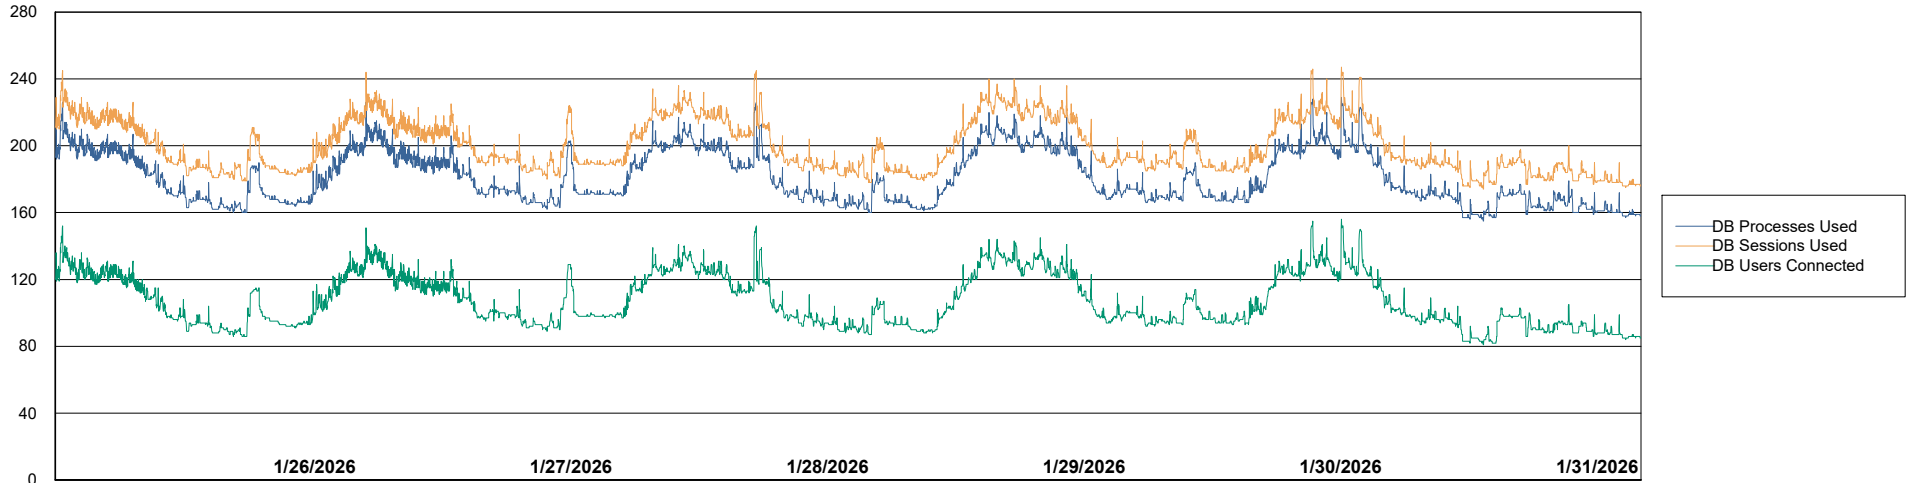

Weekly SLA Customer Report

Customer CLB OCI AMS Production
Database ID 196

Database Performance CLB-BI2-AMS_ABS1_DB

Weekly SLA Customer Report

Customer: CLB OCI AMS Production
Database ID: 196

Database Performance: CLB-DBS1-AMS_PROD_ABS1