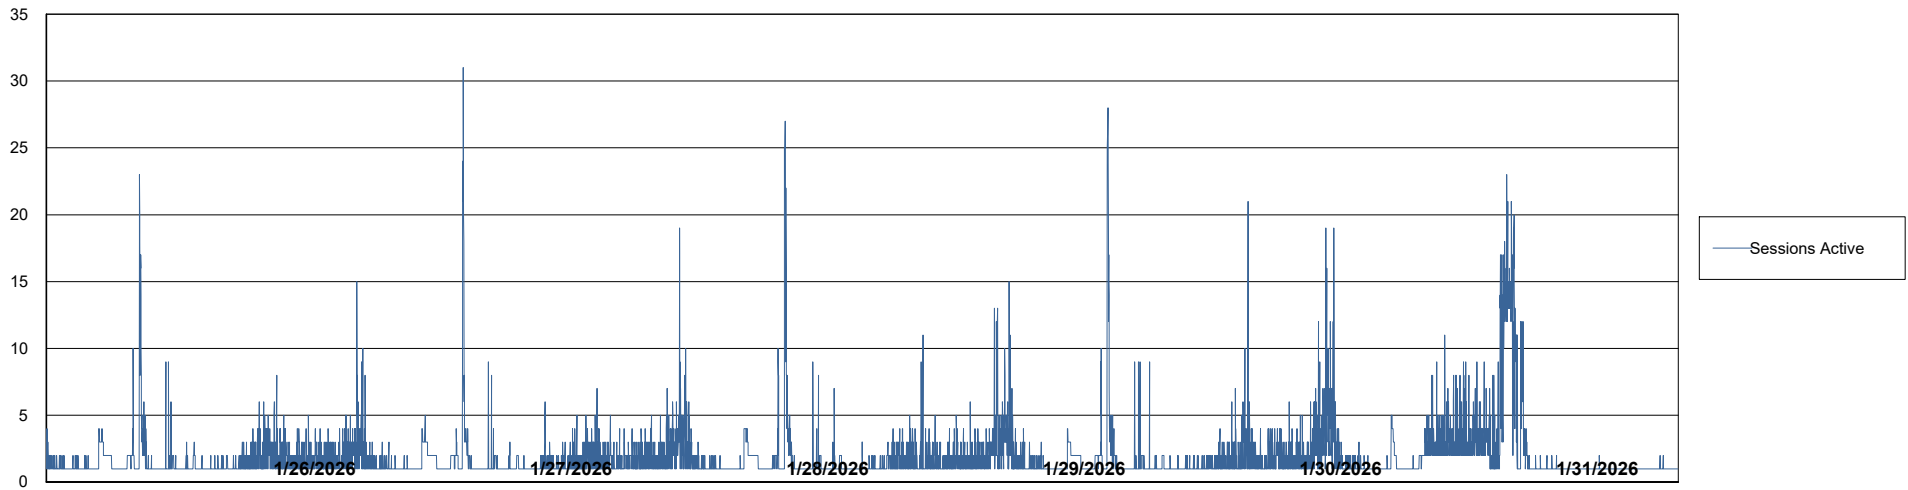

Database Performance AUJ_DB3_Primary