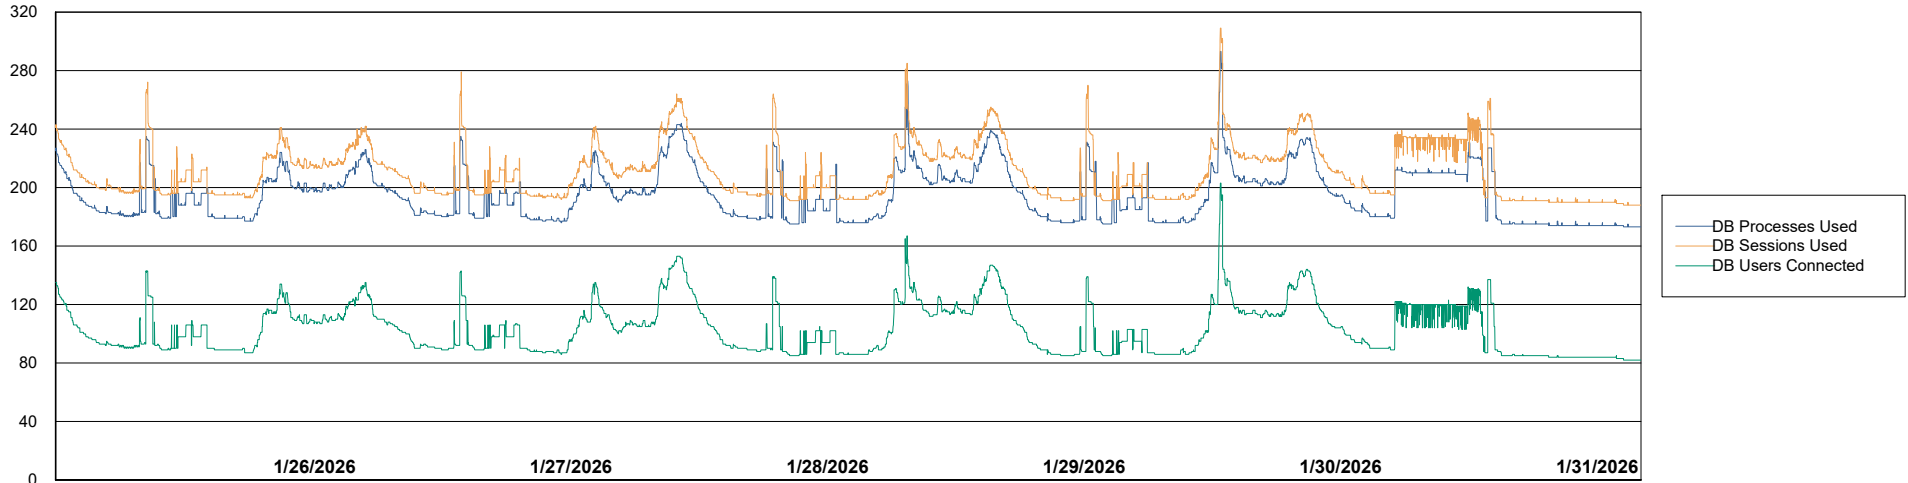

Database Performance AUJ_DB3_Primary