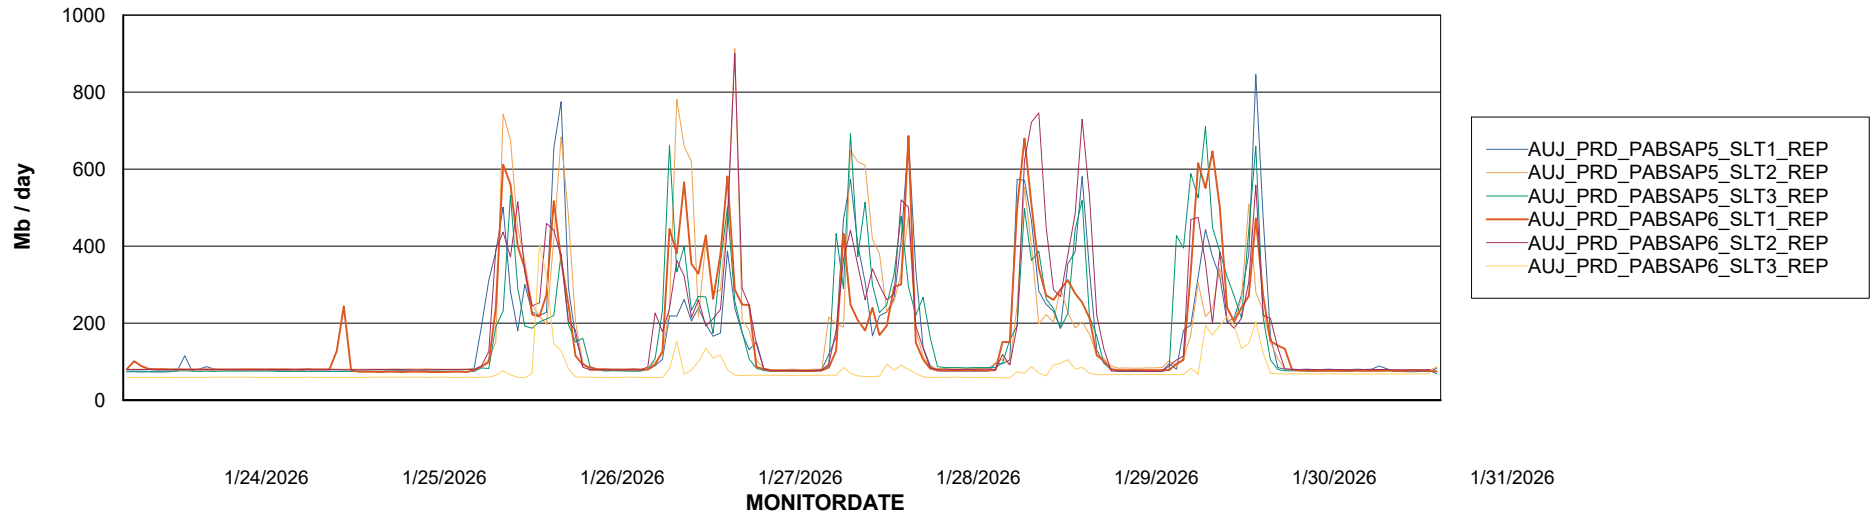

ABSSolute Application ReportServer Services

Avg memory used per ReportServer Service