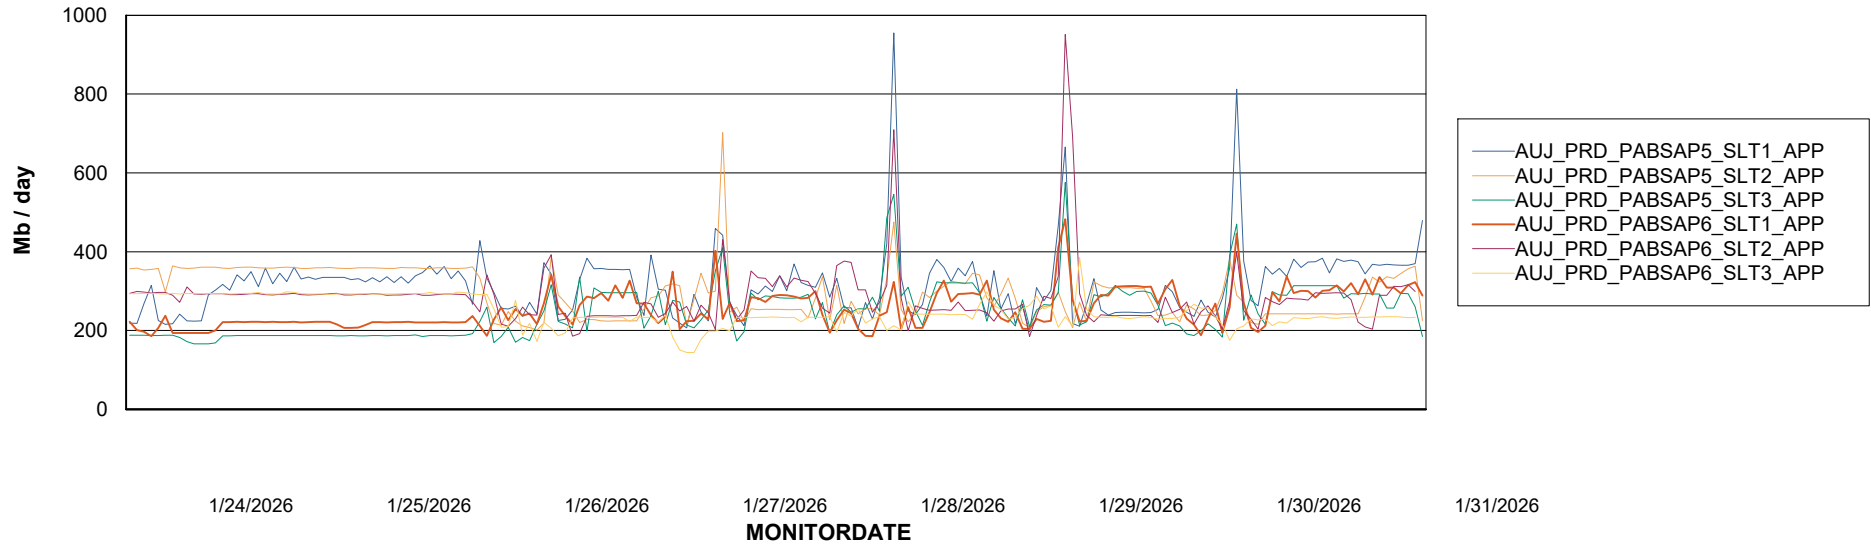

ABSSolute Application Server Services

Avg memory used per ABS Server Service