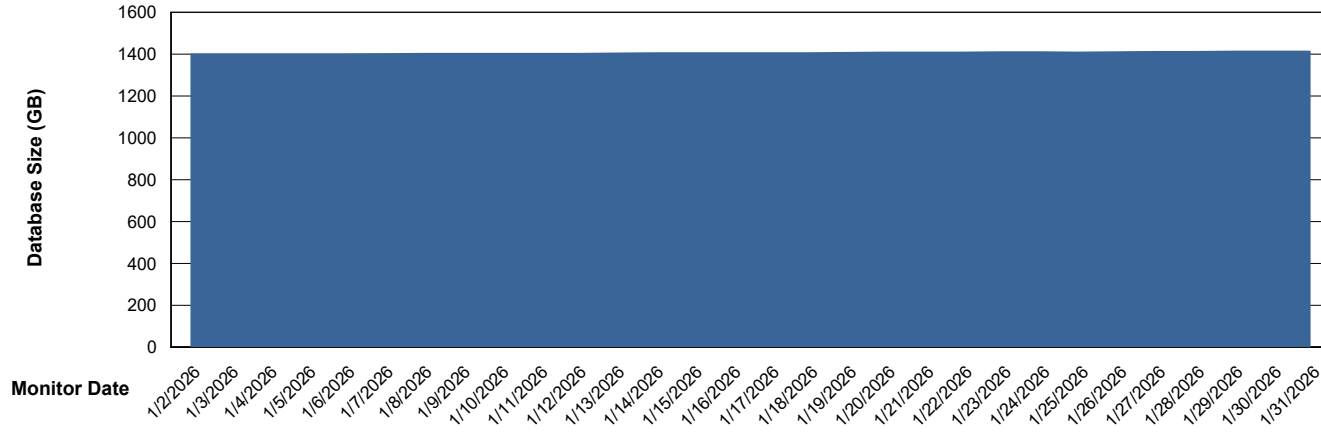

Database growth over last month

DATABASE SIZE AUJ_BI3_DB

Weekly SLA Customer Report

Customer AUJ_Production
Database ID 41

DATABASE SIZE AUJ_DB3_Primary

Database growth over last month

Weekly SLA Customer Report