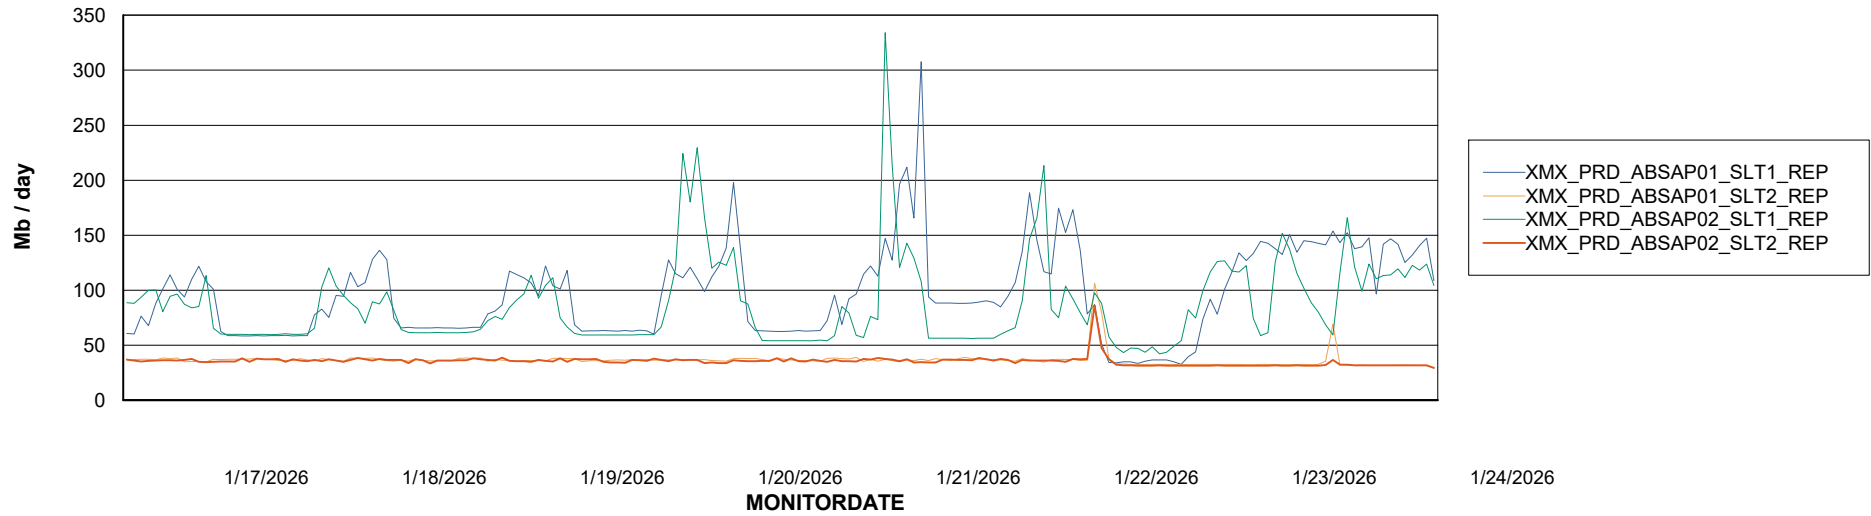

ABSSolute Application ReportServer Services

Avg memory used per ReportServer Service