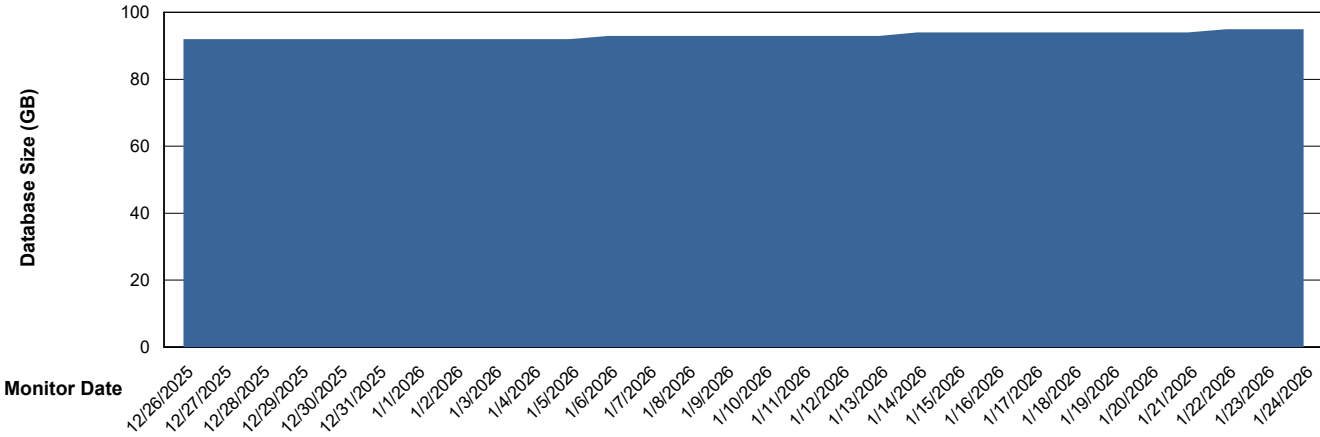

Weekly SLA Customer Report

Customer XMX Production (24/7)
Database ID 146

Database Performance XMX_PROD_ABSDB01_PRDB_ABS1

Weekly SLA Customer Report

Customer XMX Production (24/7)
Database ID 146

Database Performance XMX_PROD_ABSDB02_SBDB_HSBABS1

DB Processes Max 4
DB Processes Max 1,000
DB Processes Max 0

Weekly SLA Customer Report

Customer XMX Production (24/7)
 Database ID 146

DATABASE SIZE XMX_PROD_ABSDB01_PRDB_ABS1

Database growth over last month

Database Tablespace XMX_PROD_ABSDB01_PRDB_ABS1

Date	Tablespace Name	Filesize (Gb)	Usedsize (Gb)	Percentage free
1/24/2026	ABSDATA	87	73	17
	INDX	8	0	97
1/23/2026	ABSDATA	87	72	17
	INDX	8	0	97
1/22/2026	ABSDATA	87	72	17
	INDX	8	0	97
1/21/2026	ABSDATA	87	72	17
	INDX	8	0	97
1/20/2026	ABSDATA	87	72	17
	INDX	8	0	97
1/19/2026	ABSDATA	87	72	17
	INDX	8	0	97
1/18/2026	ABSDATA	87	72	17
	INDX	8	0	97