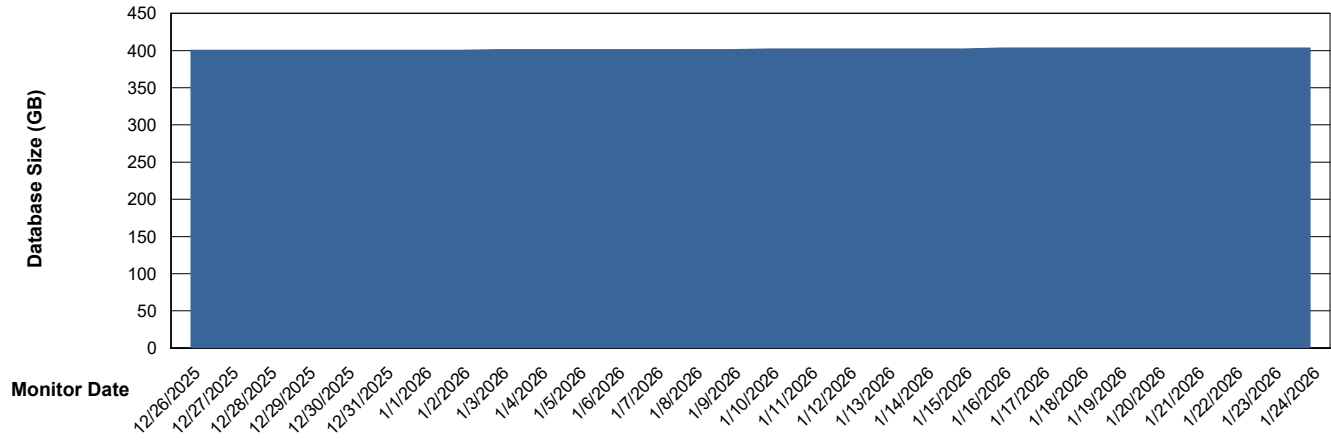

DATABASE SIZE STK_PRD_ABSDBORACLE01_ABS1

Database growth over last month