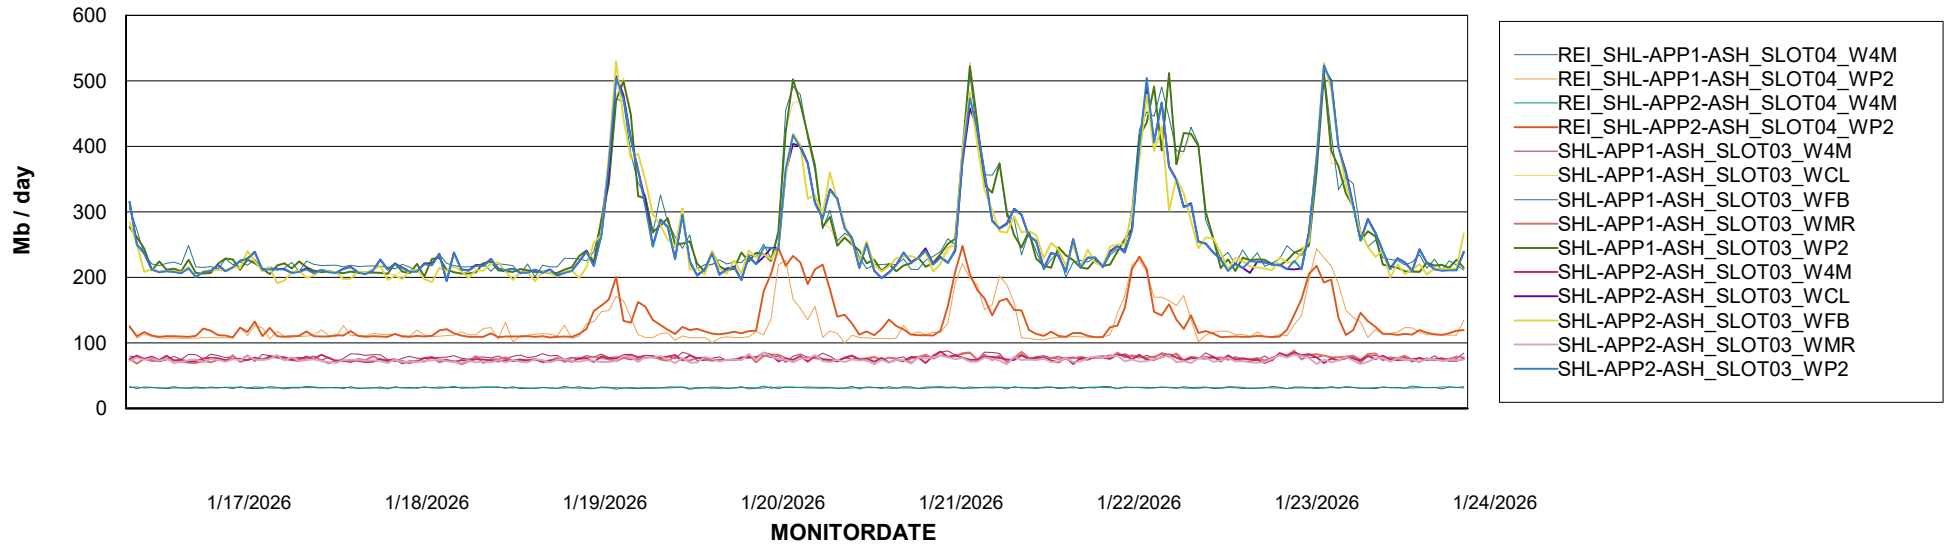

ABSSolute Web Component Services

Avg memory used per ABS Web component