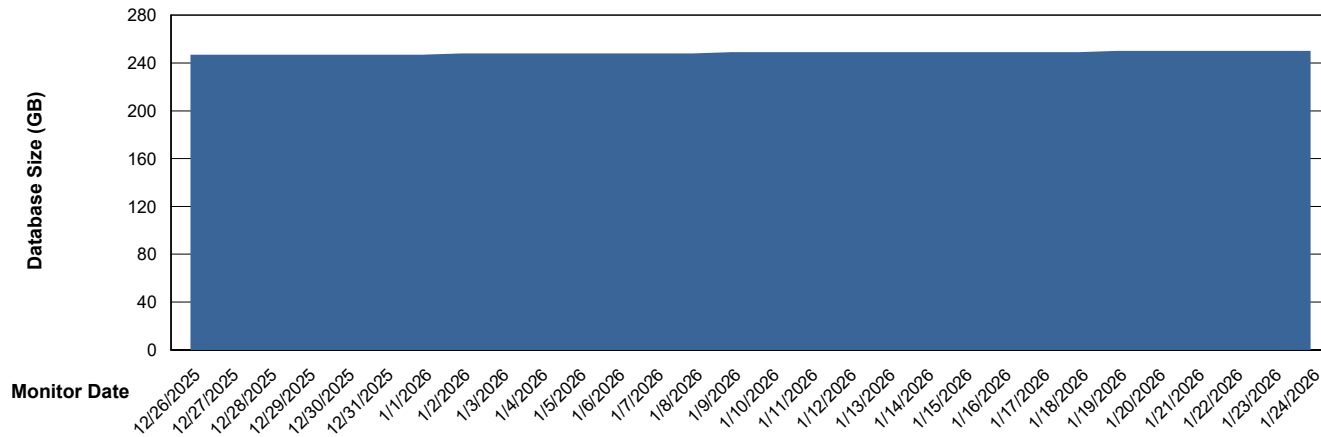

# Weekly SLA Customer Report

Customer SHL OCI ASH Production  
Database ID 182

DATABASE SIZE SHL-BI-ASH\_PROD\_ABS1

### Database growth over last month

DATABASE SIZE SHL-DBS1-ASH\_PROD\_ABS1

### Database growth over last month