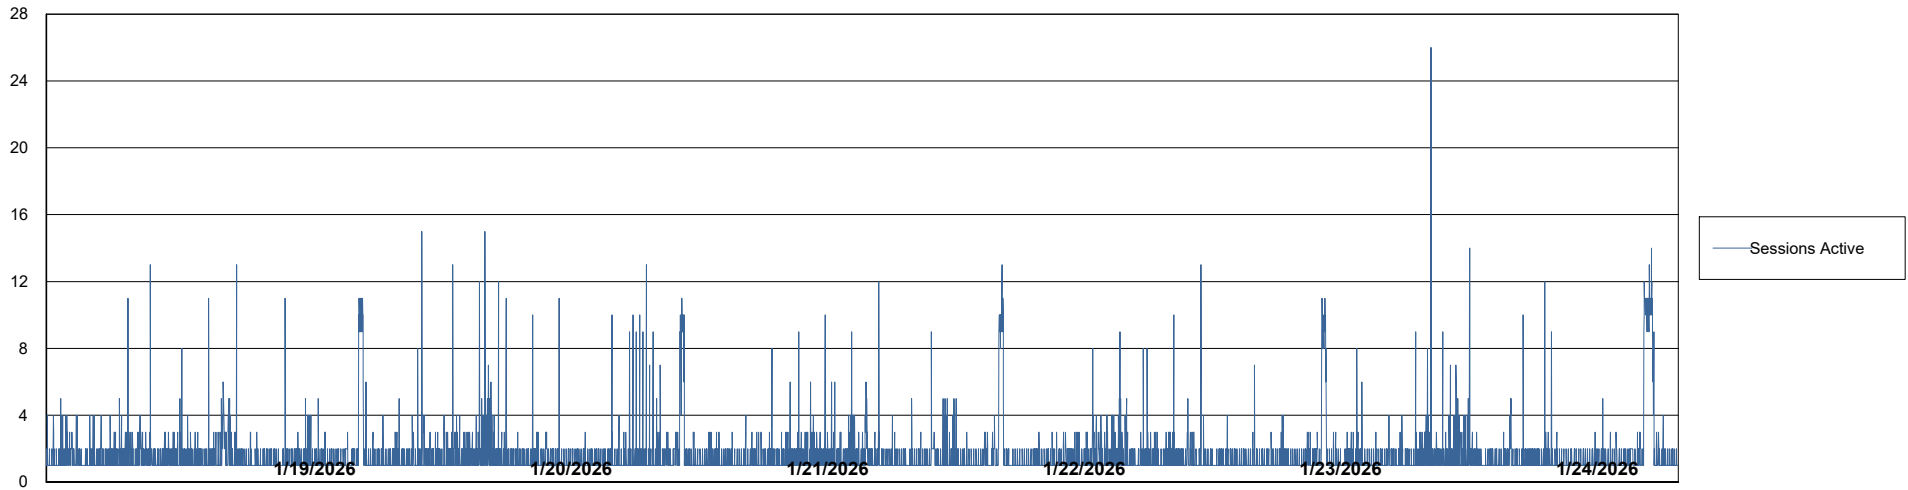

Database Performance SHL-DBS1-ASH_PROD_ABS1