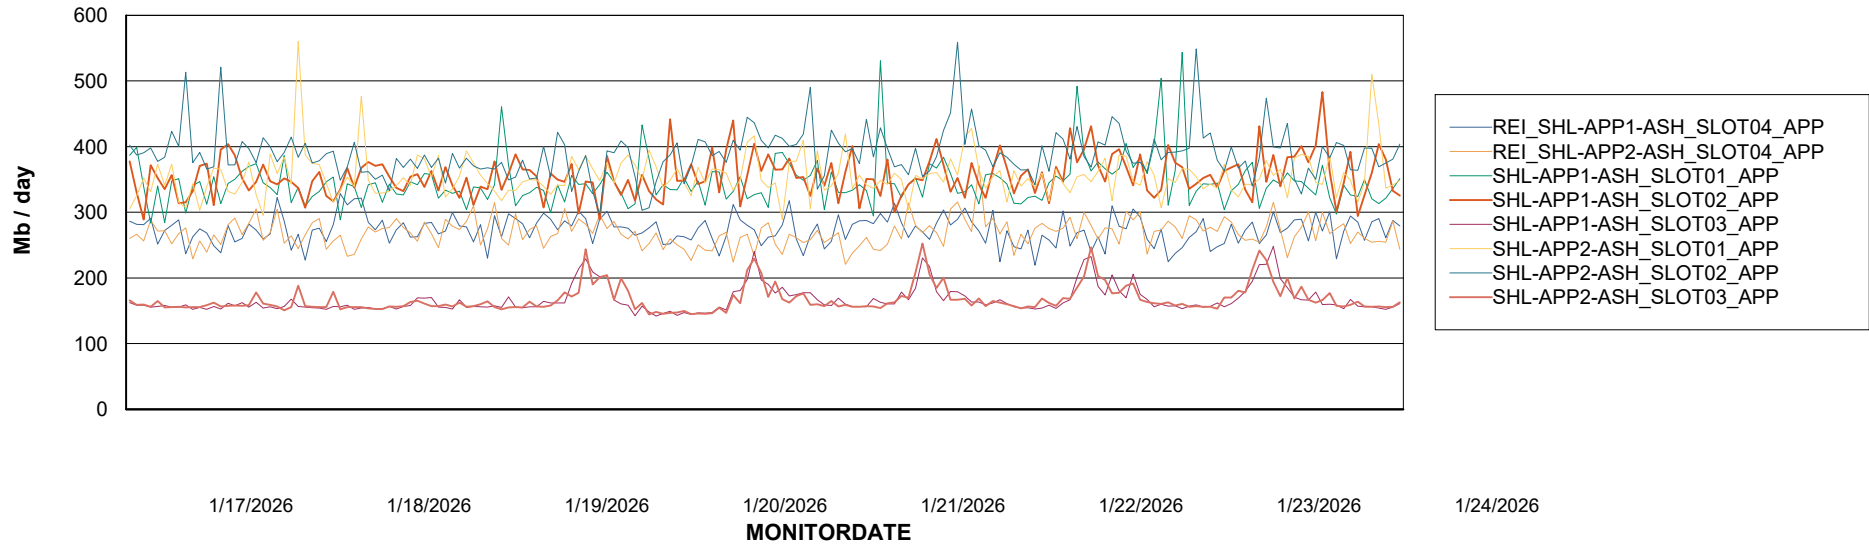

ABSSolute Application Server Services

Avg memory used per ABS Server Service