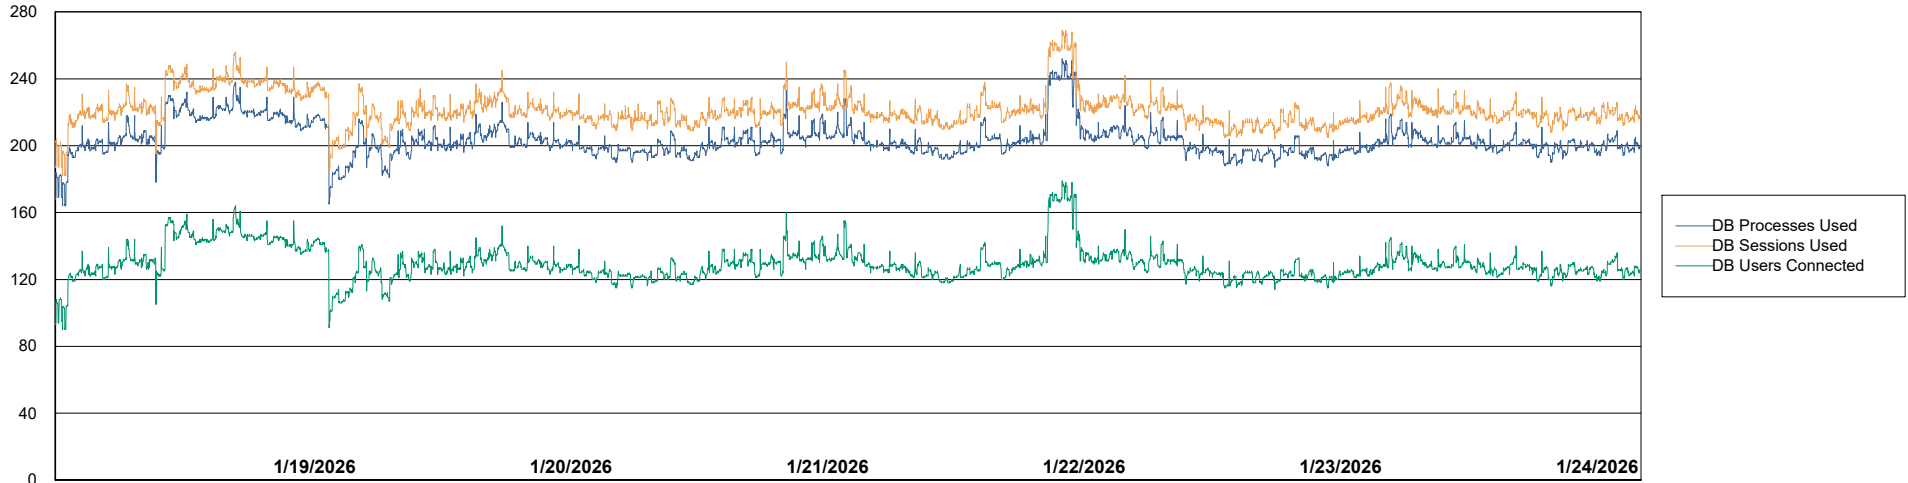

Database Performance SHL-DBS1-ASH_PROD_ABS1