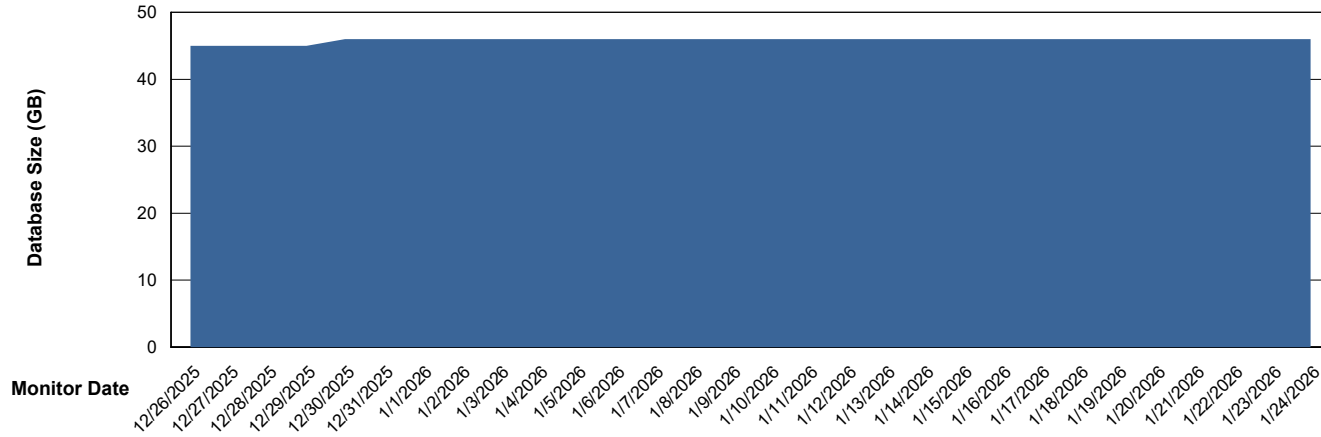

DATABASE SIZE SHL-BI-ASH_PROD_ABS1

Database growth over last month