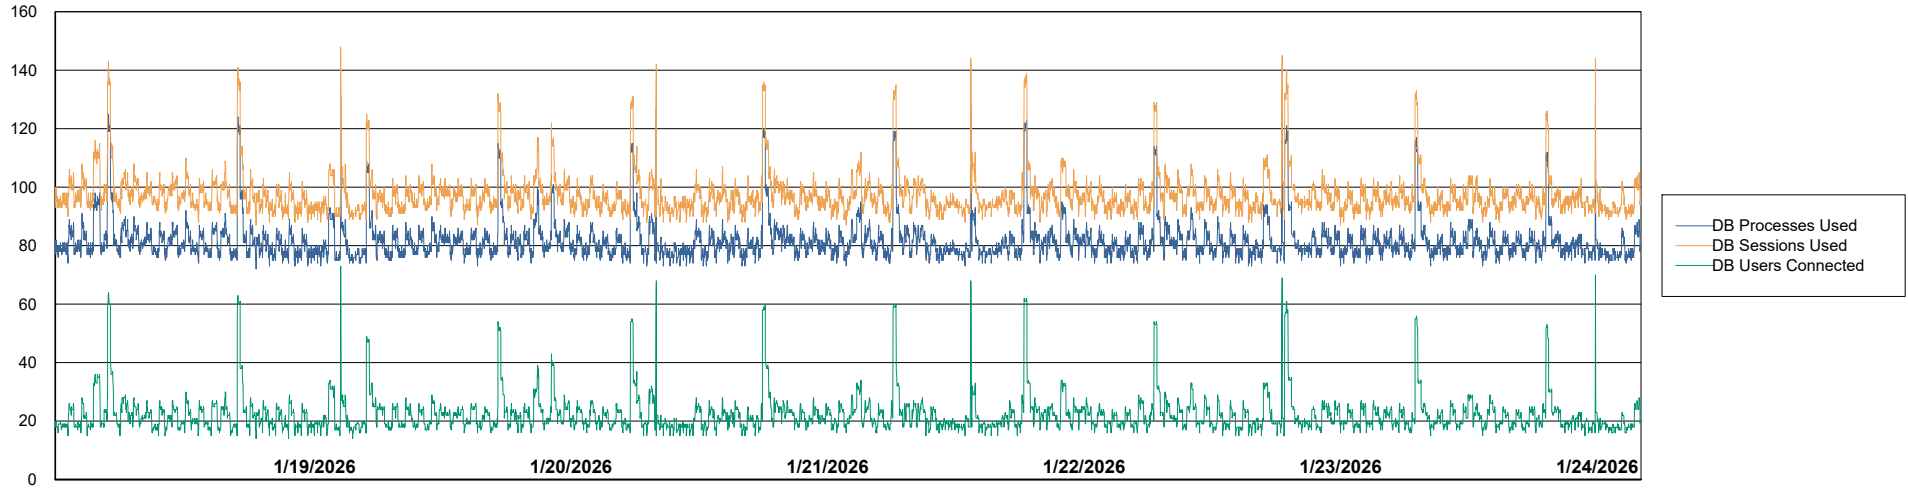

Database Performance SHL-BI-ASH_PROD_ABS1