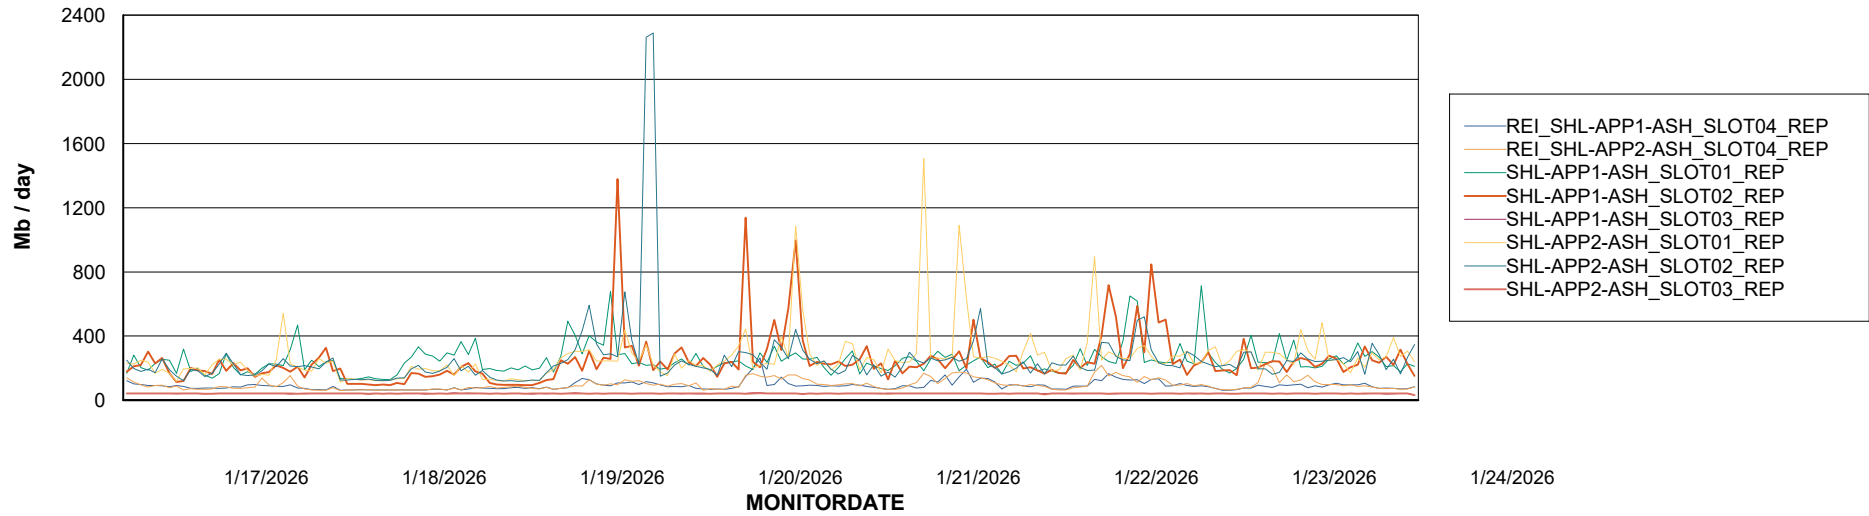

ABSSolute Application ReportServer Services

Avg memory used per ReportServer Service