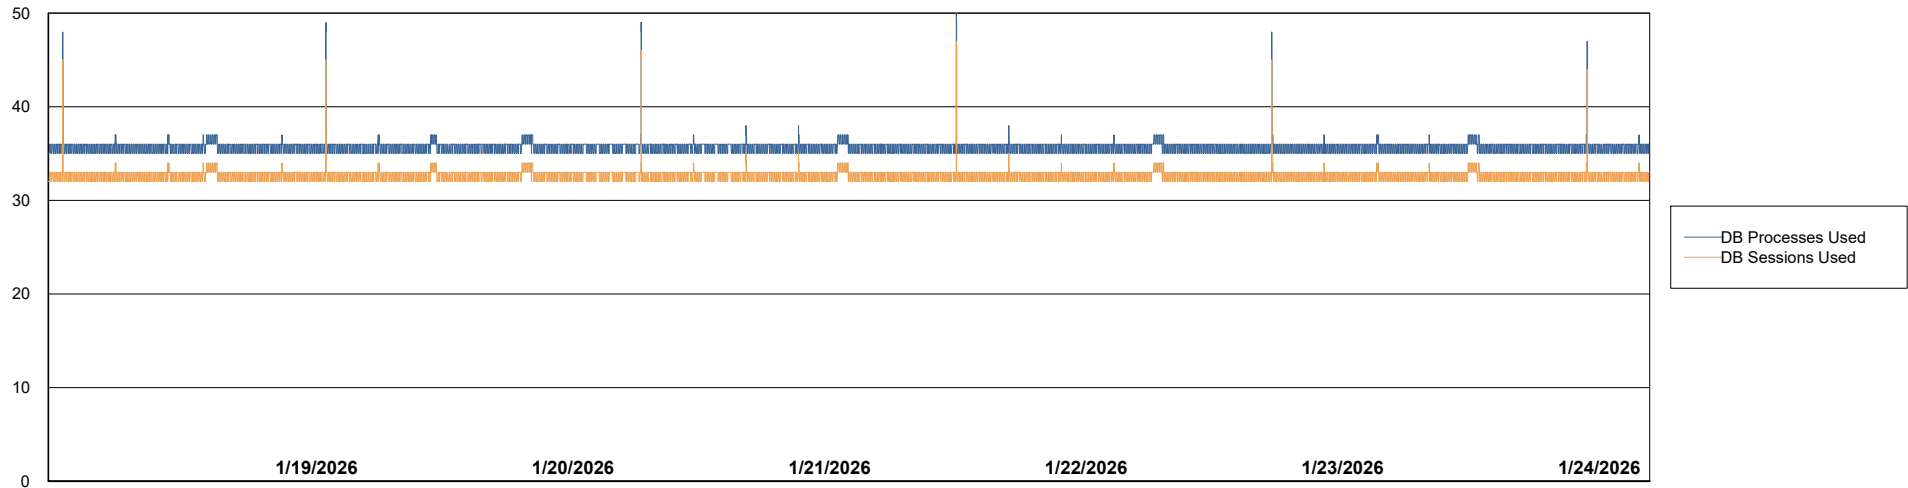

Database Performance SGS_PRD_ABS-DB17_HSBABS1

DB Processes Max 1,000