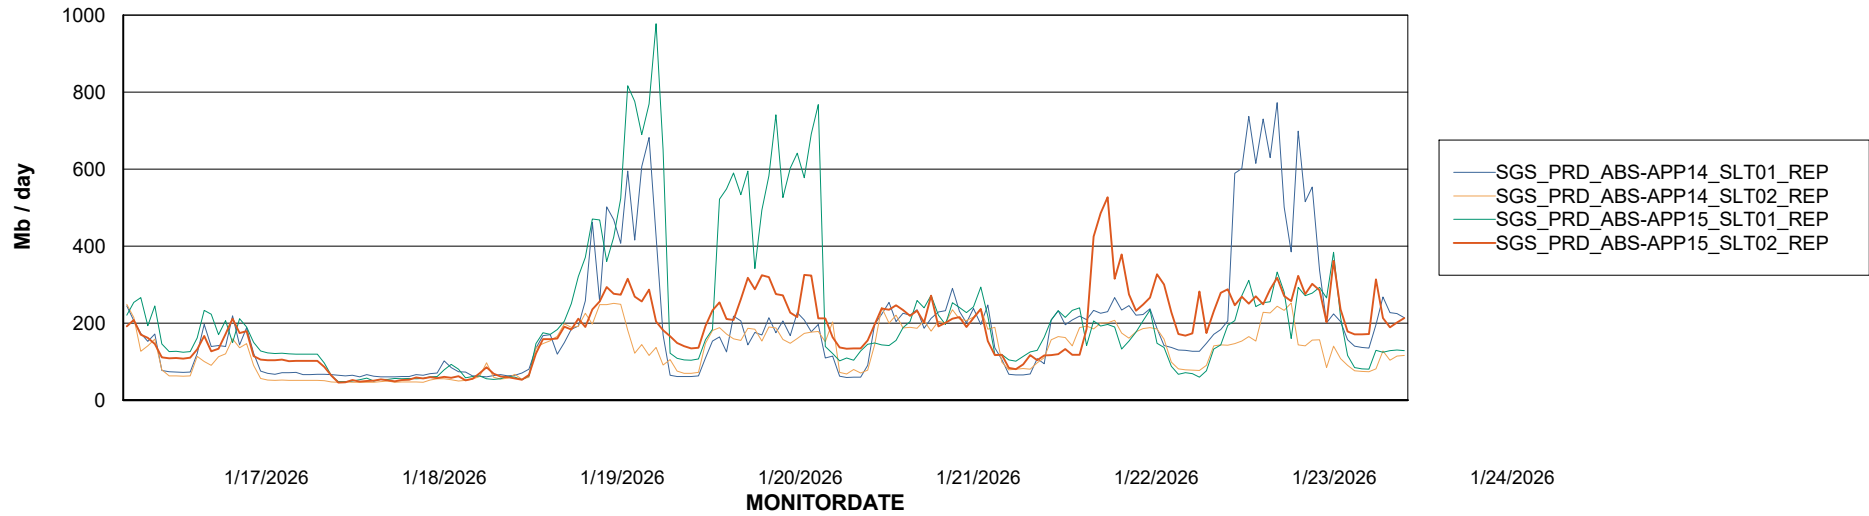

Avg memory used per ABS Server Service

Avg users per day per ABS server

Weekly SLA Customer Report

Customer SGS_Production
Database ID 224

ABSSolute Application ReportServer Services

Avg memory used per ReportServer Service