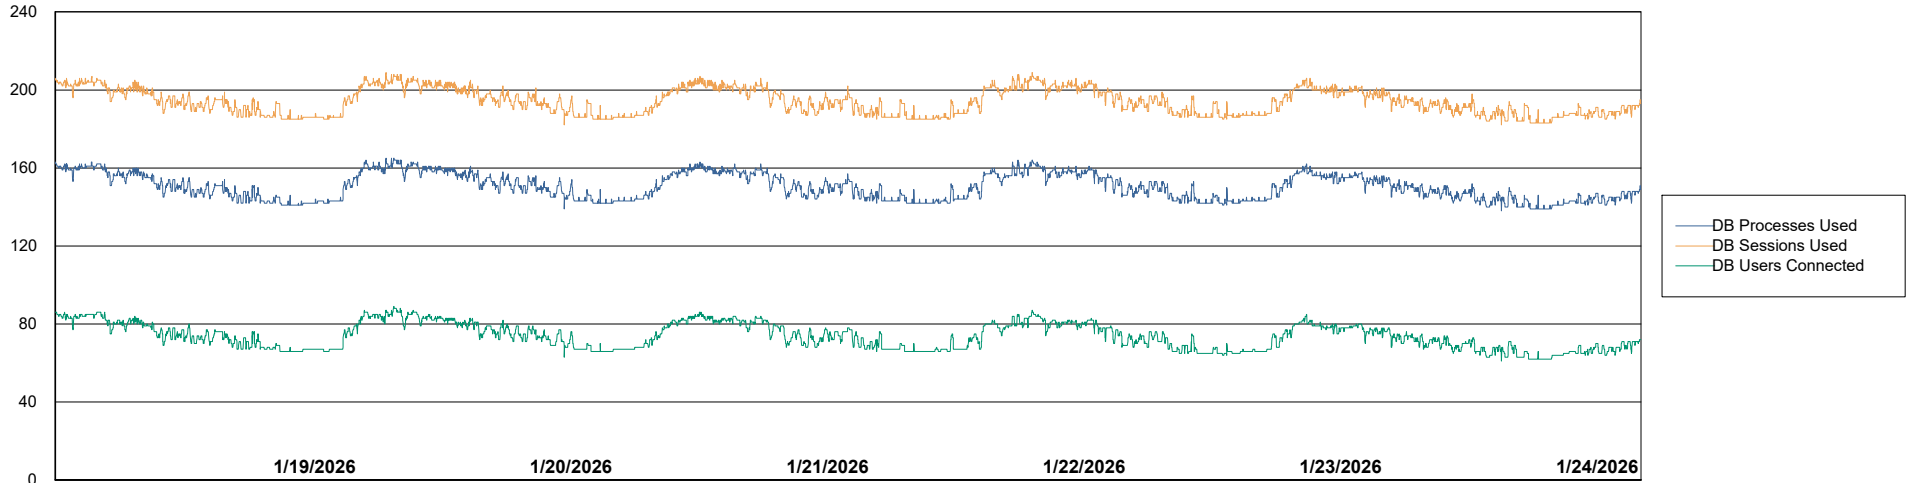

Weekly SLA Customer Report

Customer SGS_Production
Database ID 224

Database Performance SGS_PRD_ABS-BI02_ABS1

Weekly SLA Customer Report

Customer SGS_Production
Database ID 224

Database Performance SGS_PRD_ABS-DB16_ABS1