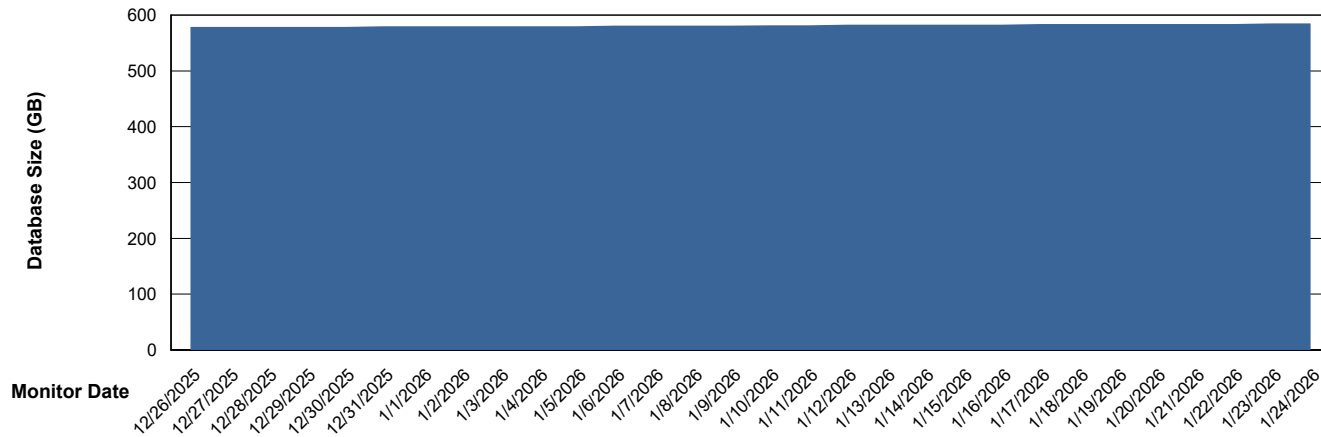

Weekly SLA Customer Report

Customer SGS_Production
Database ID 224

Database Performance SGS_PRD_ABS-DB17_HSBABS1

DB Processes Max 1,000

Weekly SLA Customer Report

Customer SGS_Production
Database ID 224

DATABASE SIZE SGS_PRD_ABS-BI02_ABS1

Database growth over last month

DATABASE SIZE SGS_PRD_ABS-DB16_ABS1

Database growth over last month

Weekly SLA Customer Report

Customer SGS_Production
 Database ID 224

Database Tablespace SGS_PRD_ABS-BI02_ABS1