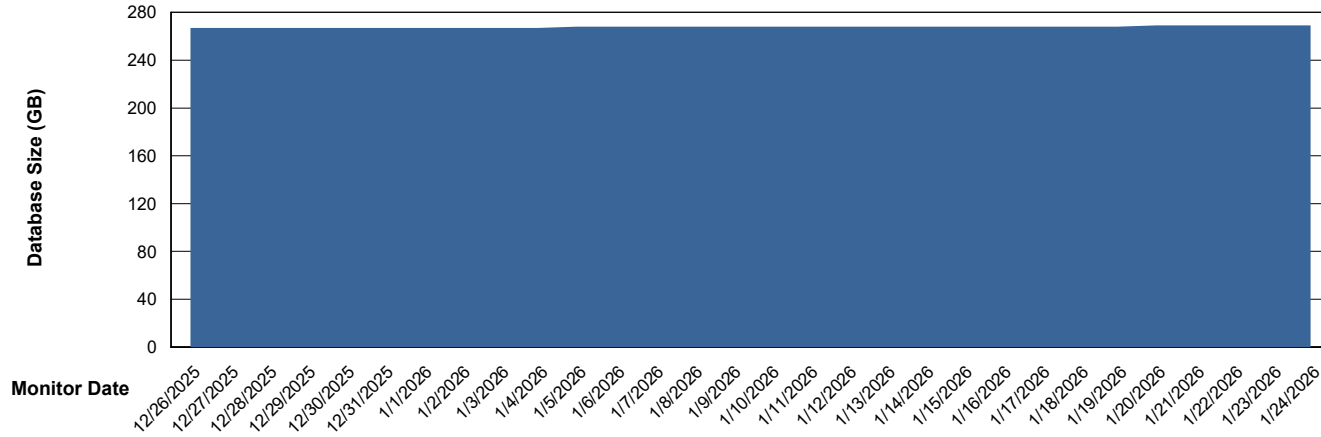

Weekly SLA Customer Report

Customer SGS_Production
Database ID 224

Database Performance SGS_PRD_ABS-DB17_HSBABS1

DB Processes Max 1,000

Weekly SLA Customer Report

Customer SGS_Production
Database ID 224

DATABASE SIZE SGS_PRD_ABS-BI02_ABS1

Database growth over last month

DATABASE SIZE SGS_PRD_ABS-DB16_ABS1

Database growth over last month

Weekly SLA Customer Report

Customer SGS_Production
 Database ID 224

Database Tablespace SGS_PRD_ABS-BI02_ABS1