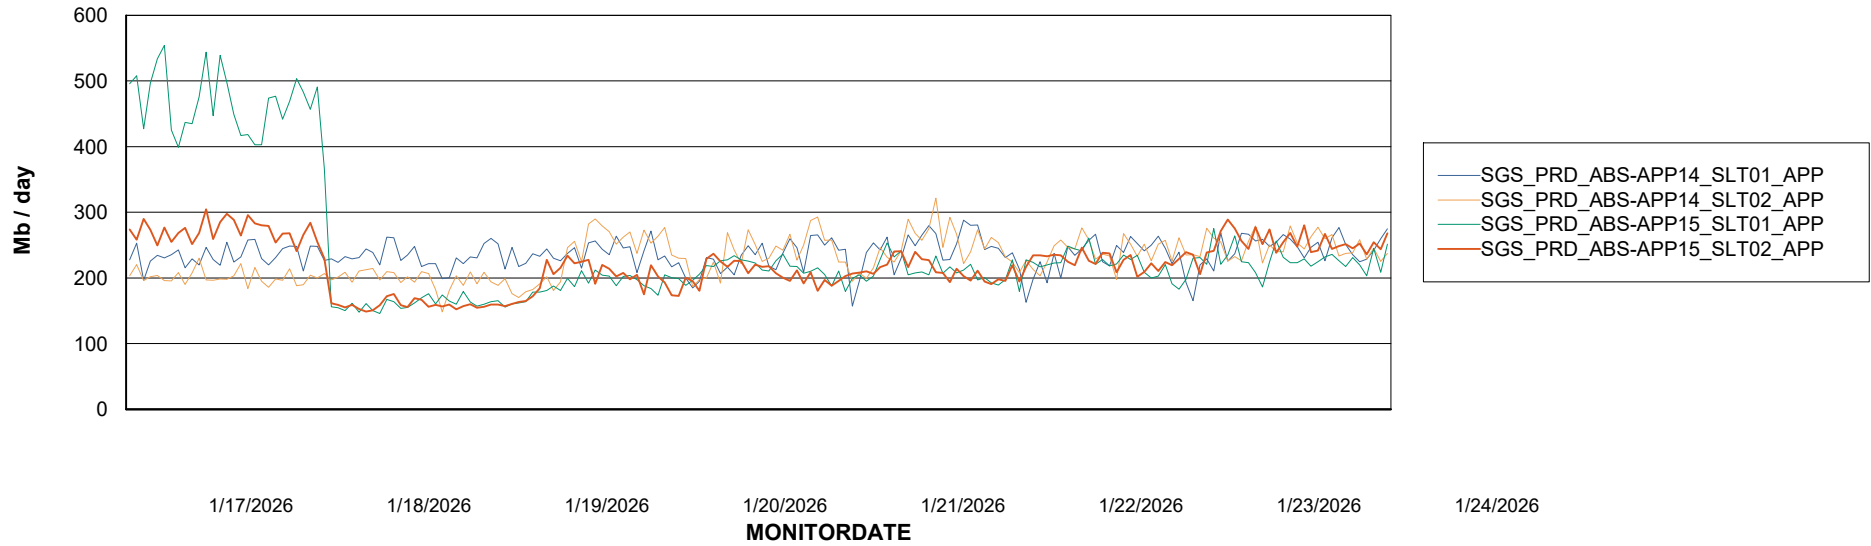

ABSSolute Application Server Services

Avg memory used per ABS Server Service