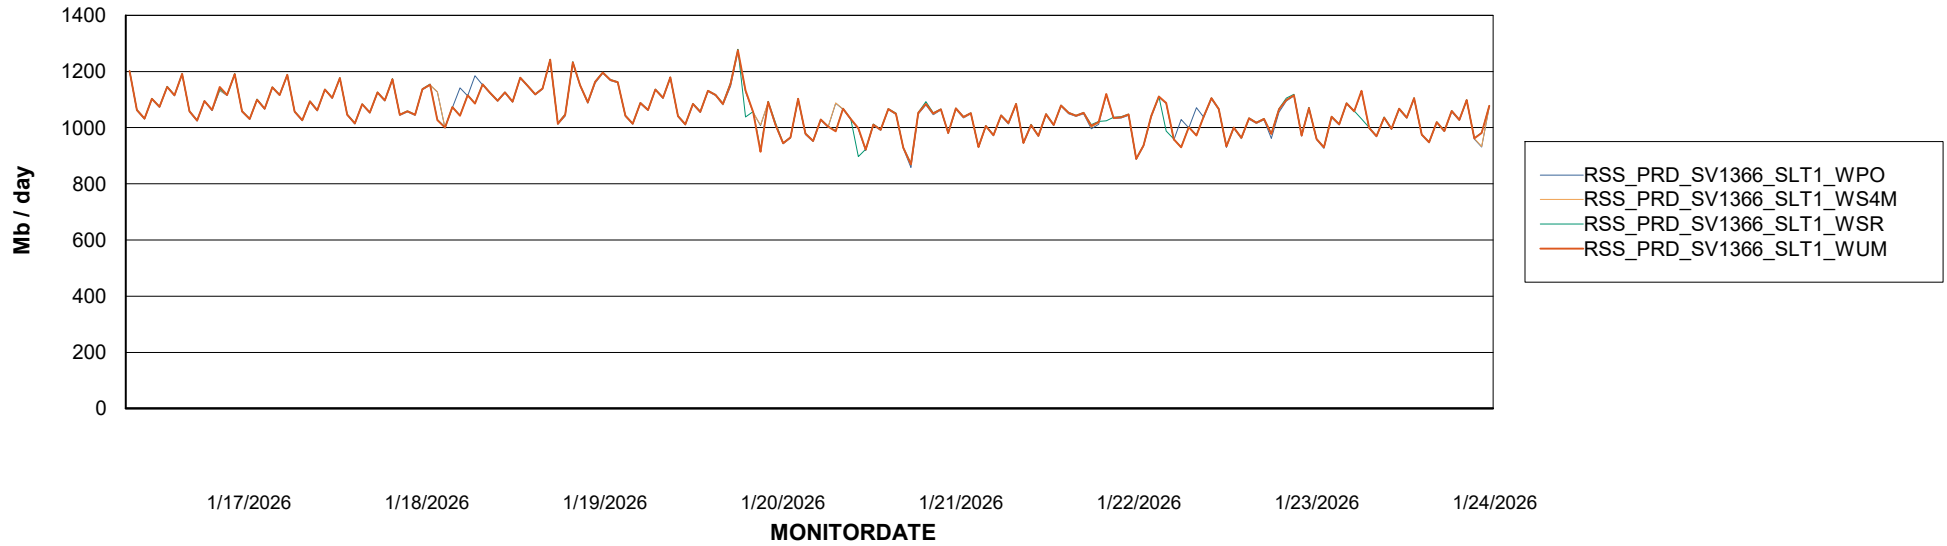

ABSolute Web Component Services

Avg memory used per ABS Web component