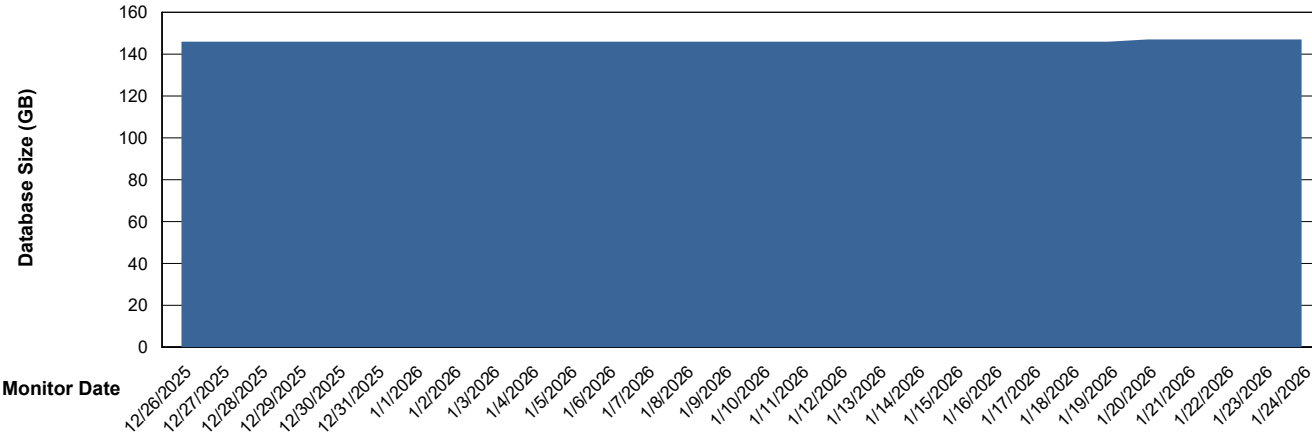

Weekly SLA Customer Report

Customer RSS Production
Database ID 52

Database Performance RSS_PRD_SV1364_PRD_ABS1

Weekly SLA Customer Report

Customer RSS Production
Database ID 52

Database Performance RSS_PRD_SV1365_PRD_HSBABS1

DB Processes Max 300

Weekly SLA Customer Report

Customer RSS Production
 Database ID 52

DATABASE SIZE RSS_PRD_SV1364_PRD_ABS1

Database growth over last month

Database Tablespace RSS_PRD_SV1364_PRD_ABS1

Date	Tablespace Name	Filesize (Gb)	Usedsize (Gb)	Percentage free
1/24/2026	ABSDATA	73	61	17
	INDX	98	81	17
1/23/2026	ABSDATA	73	61	17
	INDX	98	81	17
1/22/2026	ABSDATA	72	61	16
	INDX	98	81	17
1/21/2026	ABSDATA	72	61	16
	INDX	98	81	17
1/20/2026	ABSDATA	72	60	16
	INDX	98	81	17
1/19/2026	ABSDATA	72	60	16
	INDX	98	81	17
1/18/2026	ABSDATA	72	60	16
	INDX	98	81	17