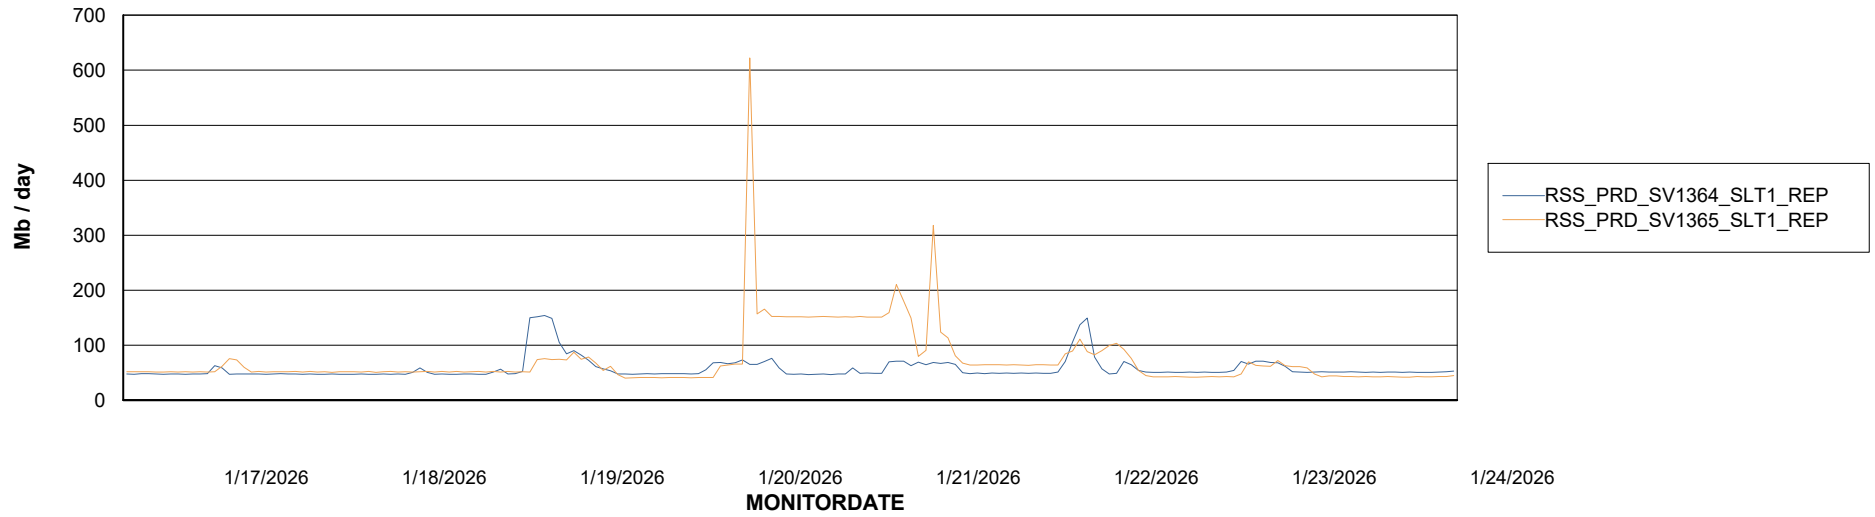

Avg memory used per ABS Server Service

Avg users per day per ABS server

Weekly SLA Customer Report

Customer RSS Production
Database ID 52

ABSSolute Application ReportServer Services

Avg memory used per ReportServer Service