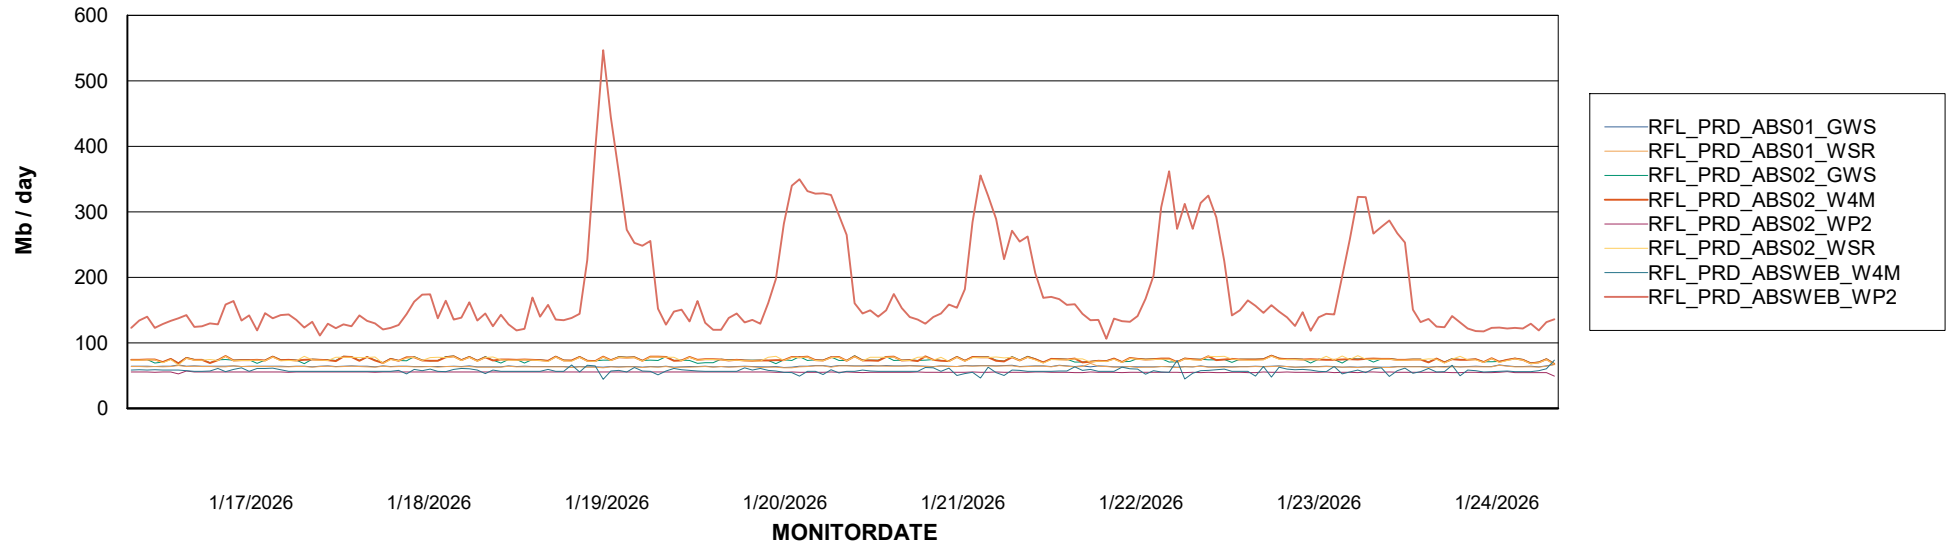

ABSSolute Application ReportServer Services

Avg memory used per ReportServer Service

Weekly SLA Customer Report

Customer RFL_Production
Database ID 36

ABSSolute Web Component Services

Avg memory used per ABS Web component