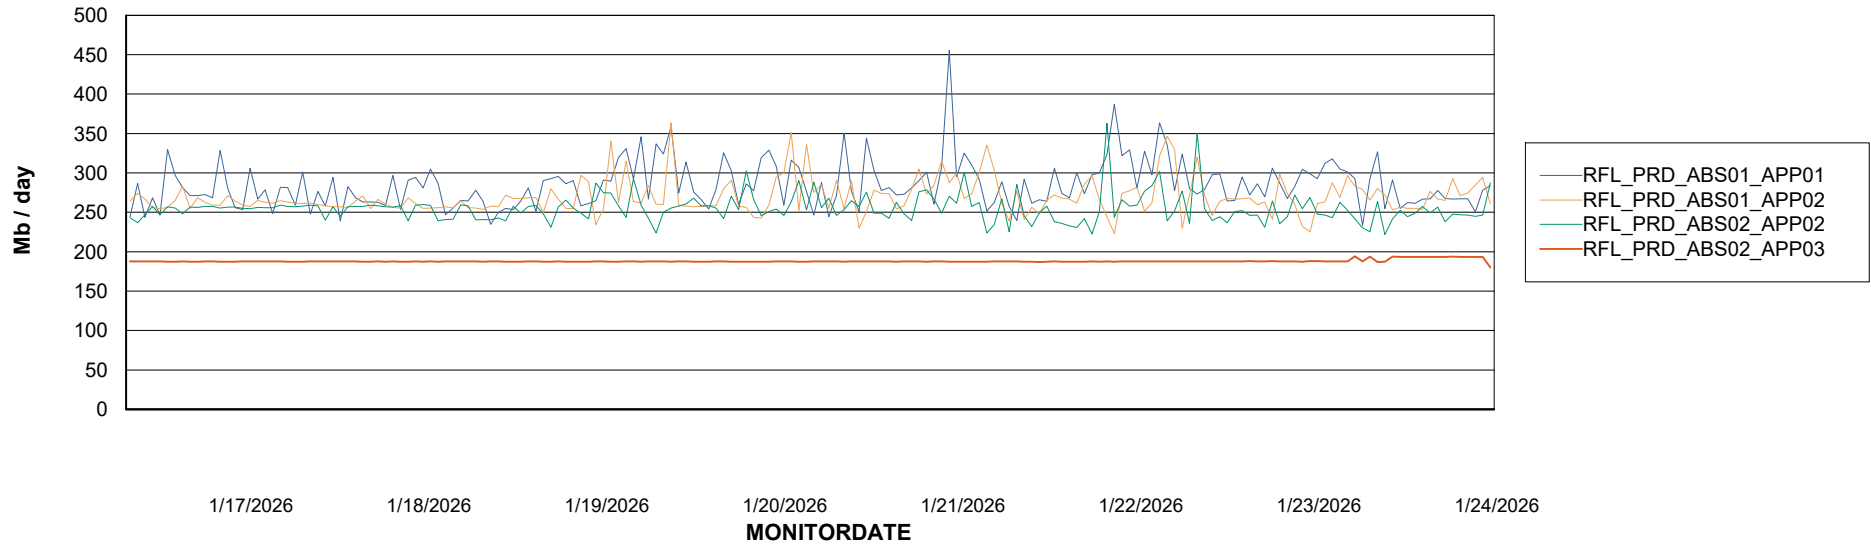

DB Processes Max 1,000

Weekly SLA Customer Report

Customer RFL_Production
 Database ID 36

DATABASE SIZE RFL_PRD_ABS01_DB

Database growth over last month

Database Tablespace RFL_PRD_ABS01_DB

Date	Tablespace Name	Filesize (Gb)	Usedsize (Gb)	Percentage free
1/24/2026	ABSDATA	121	94	22
	INDX	279	232	17
1/23/2026	ABSDATA	121	94	22
	INDX	279	232	17
1/22/2026	ABSDATA	121	94	22
	INDX	279	232	17
1/21/2026	ABSDATA	121	94	22
	INDX	279	231	17
1/20/2026	ABSDATA	121	94	22
	INDX	279	231	17
1/19/2026	ABSDATA	121	94	22
	INDX	279	231	17
1/18/2026	ABSDATA	121	94	22
	INDX	279	231	17

Weekly SLA Customer Report

Customer RFL_Production
Database ID 36

ABSSolute Application Server Services

Avg memory used per ABS Server Service

Avg users per day per ABS server

Weekly SLA Customer Report

Customer RFL_Production
Database ID 36