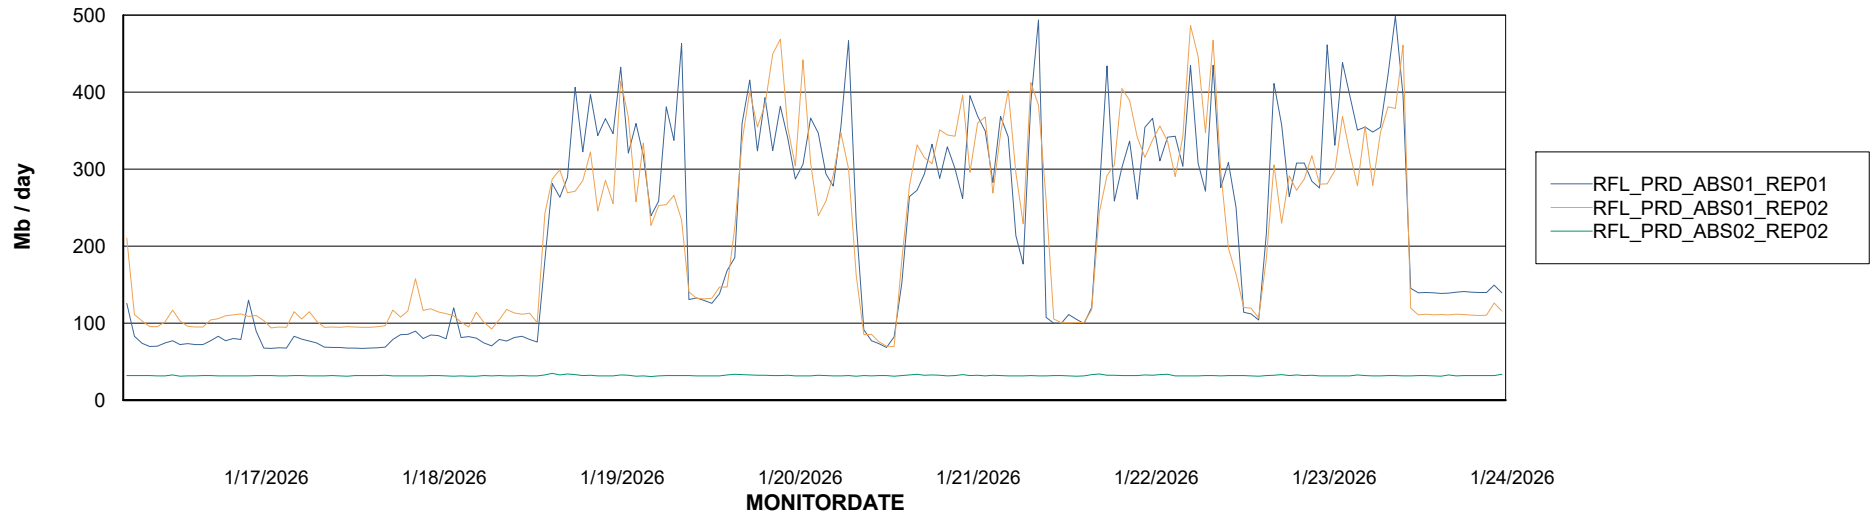

ABSSolute Application ReportServer Services

Avg memory used per ReportServer Service