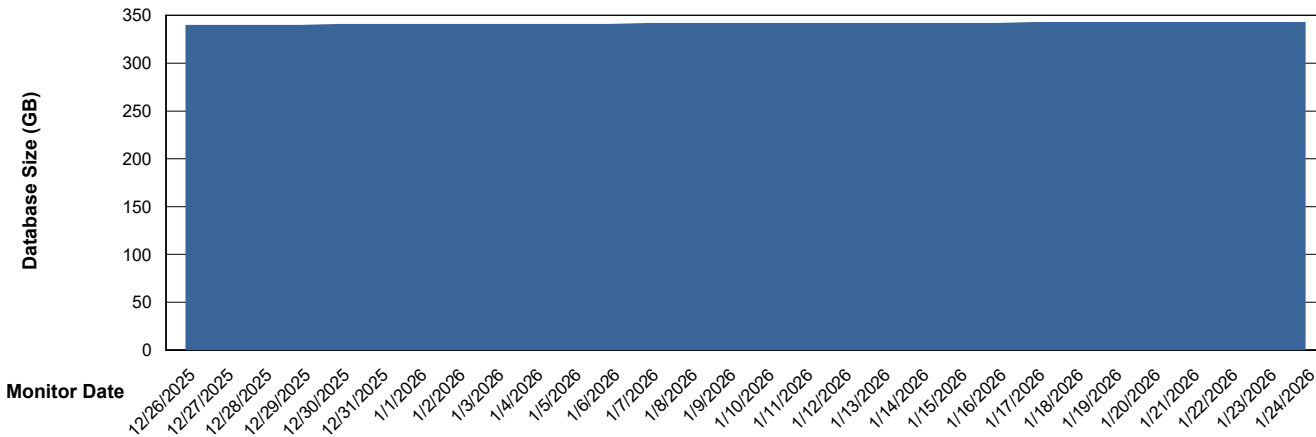

DB Processes Max 1,000

Weekly SLA Customer Report

Customer RFL_Production
 Database ID 36

DATABASE SIZE RFL_PRD_ABS01_DB

Database growth over last month

Database Tablespace RFL_PRD_ABS01_DB

Date	Tablespace Name	Filesize (Gb)	Usedsize (Gb)	Percentage free
1/24/2026	ABSDATA	121	94	22
	INDX	279	232	17
1/23/2026	ABSDATA	121	94	22
	INDX	279	232	17
1/22/2026	ABSDATA	121	94	22
	INDX	279	232	17
1/21/2026	ABSDATA	121	94	22
	INDX	279	231	17
1/20/2026	ABSDATA	121	94	22
	INDX	279	231	17
1/19/2026	ABSDATA	121	94	22
	INDX	279	231	17
1/18/2026	ABSDATA	121	94	22
	INDX	279	231	17

Weekly SLA Customer Report

Customer RFL_Production
Database ID 36

ABSSolute Application Server Services

Avg memory used per ABS Server Service

Avg users per day per ABS server

Weekly SLA Customer Report

Customer RFL_Production
Database ID 36