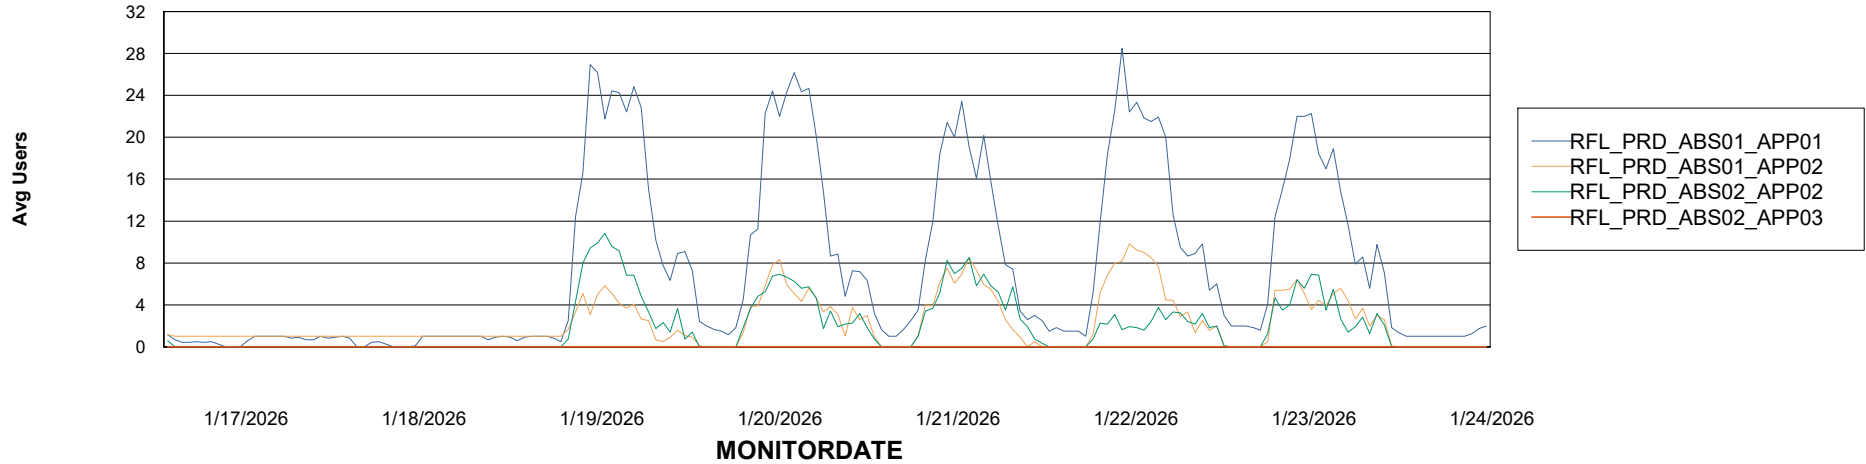

Weekly SLA Customer Report

Customer RFL_Production
Database ID 36

ABSSolute Application Server Services

Avg memory used per ABS Server Service

Avg users per day per ABS server

Weekly SLA Customer Report

Customer RFL_Production
Database ID 36