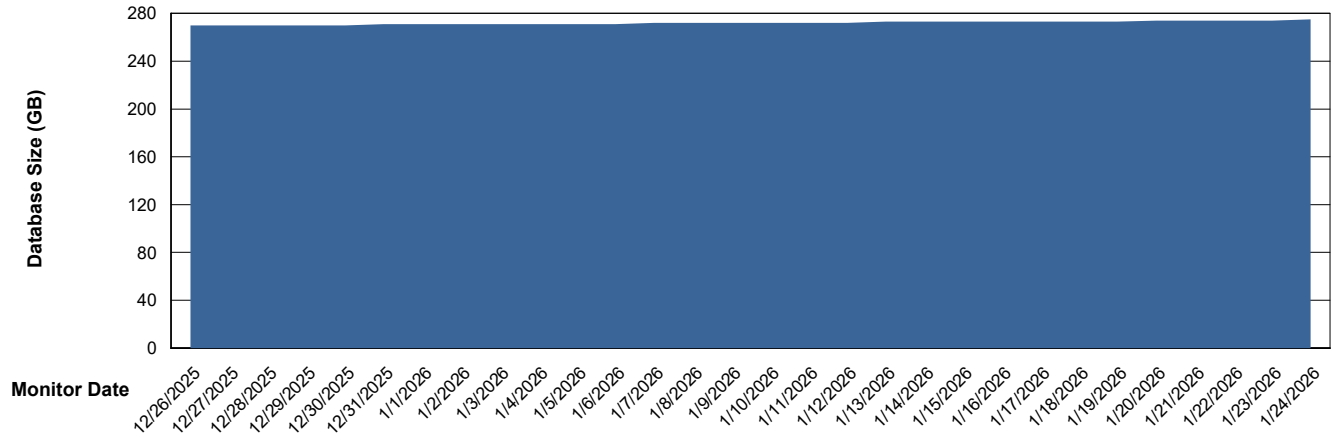

Weekly SLA Customer Report

Customer NOA_Production (24/7)
Database ID 116

Database Performance NOA_PRD_NHSBI_ABS1

Weekly SLA Customer Report

Customer NOA_Production (24/7)
Database ID 116

Database Performance NOA_PRD_NovoABS01_ABS1

Weekly SLA Customer Report

Customer NOA_Production (24/7)
Database ID 116

Database Performance NOA_PRD_NovoABS03_HSBABS1

DB Processes Max 300

Weekly SLA Customer Report

Customer NOA_Production (24/7)
Database ID 116

DATABASE SIZE NOA_PRD_NHSBI_ABS1

Database growth over last month

DATABASE SIZE NOA_PRD_NovoABS01_ABS1

Database growth over last month

Weekly SLA Customer Report

Customer NOA_Production (24/7)
Database ID 116