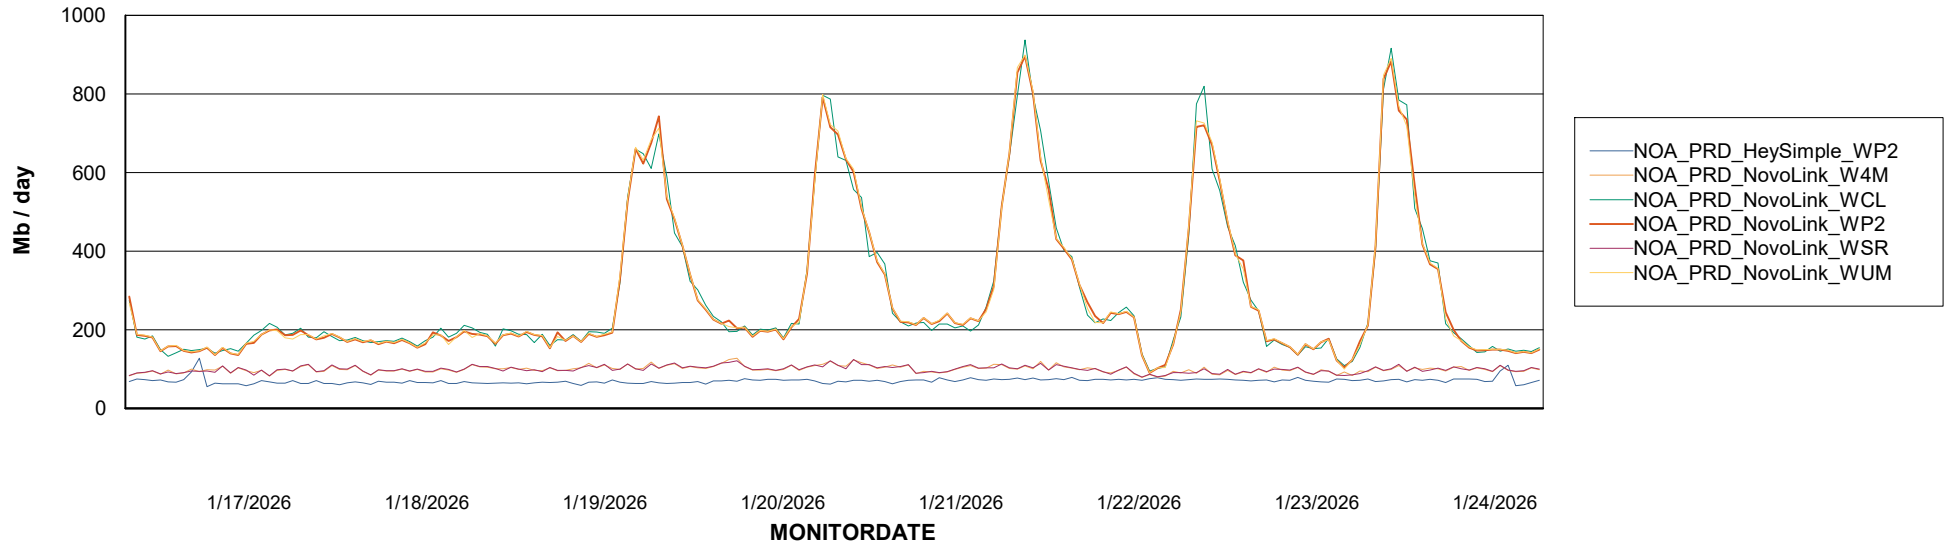

ABSolute Web Component Services

Avg memory used per ABS Web component