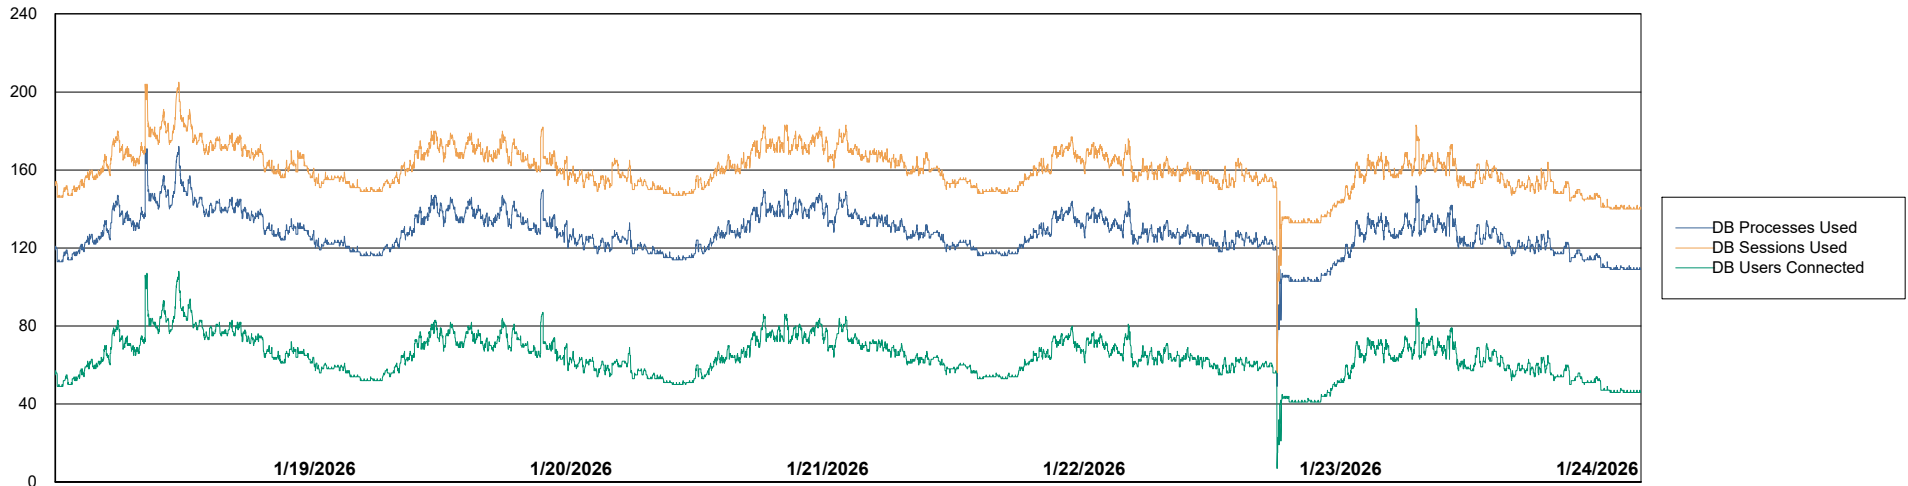

Weekly SLA Customer Report

Customer NOA_Production (24/7)
Database ID 116

Database Performance NOA_PRD_NHSBI_ABS1

Weekly SLA Customer Report

Customer NOA_Production (24/7)
Database ID 116

Database Performance NOA_PRD_NovoABS01_ABS1