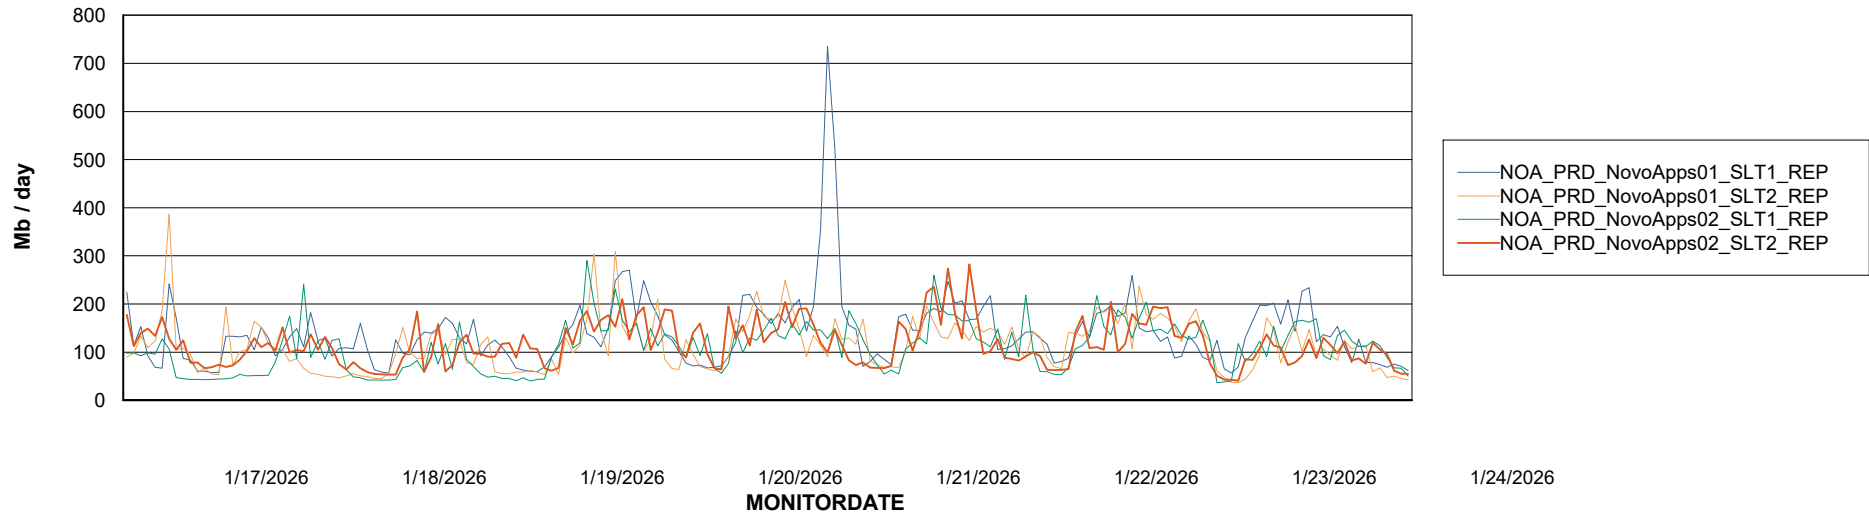

Avg memory used per ABS Server Service

Avg users per day per ABS server

Weekly SLA Customer Report

Customer NOA_Production (24/7)
Database ID 116

ABSSolute Application ReportServer Services

Avg memory used per ReportServer Service