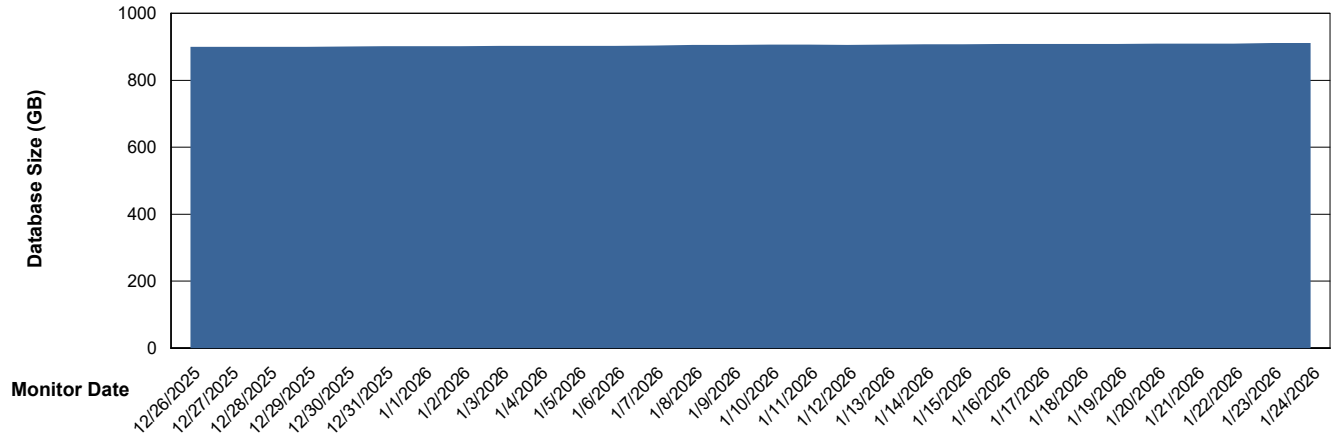

DB Processes Max 1,000
DB Processes Max 0

Weekly SLA Customer Report

Customer LTS(CleanLease)_Production
Database ID 126

DATABASE SIZE LTS_PRD_CLSABSBI01_ABS1

Database growth over last month

DATABASE SIZE LTS_PRD_CLSABSBI01NEW_ABS1