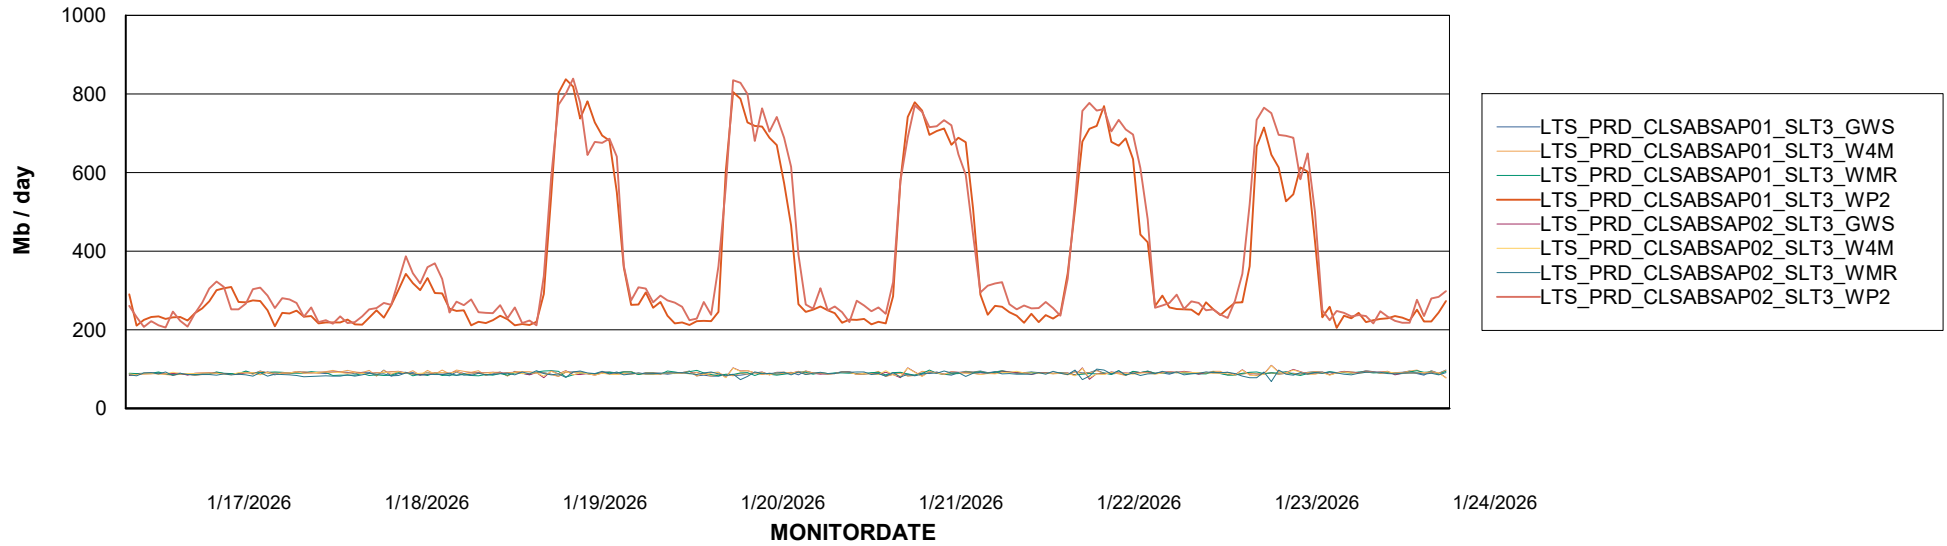

ABSSolute Web Component Services

Avg memory used per ABS Web component