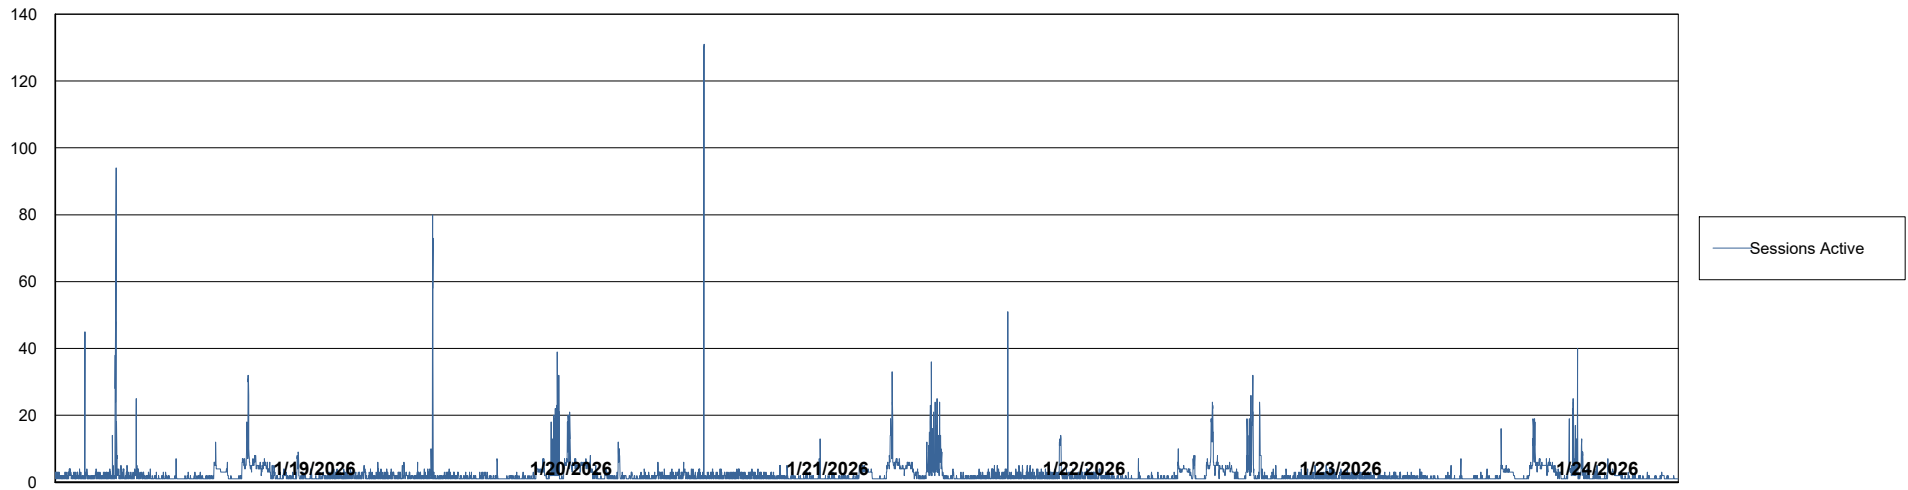

Database Performance LTS_PRD_CLSABSD01_ABS1