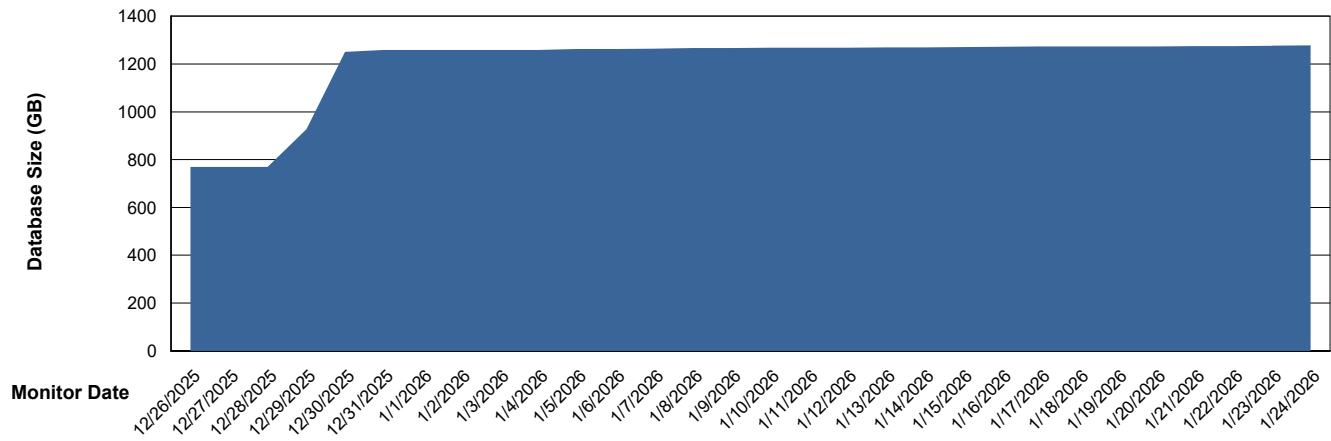

DATABASE SIZE LTS_PRD_CLSABSBI01NEW_ABS1

Database growth over last month