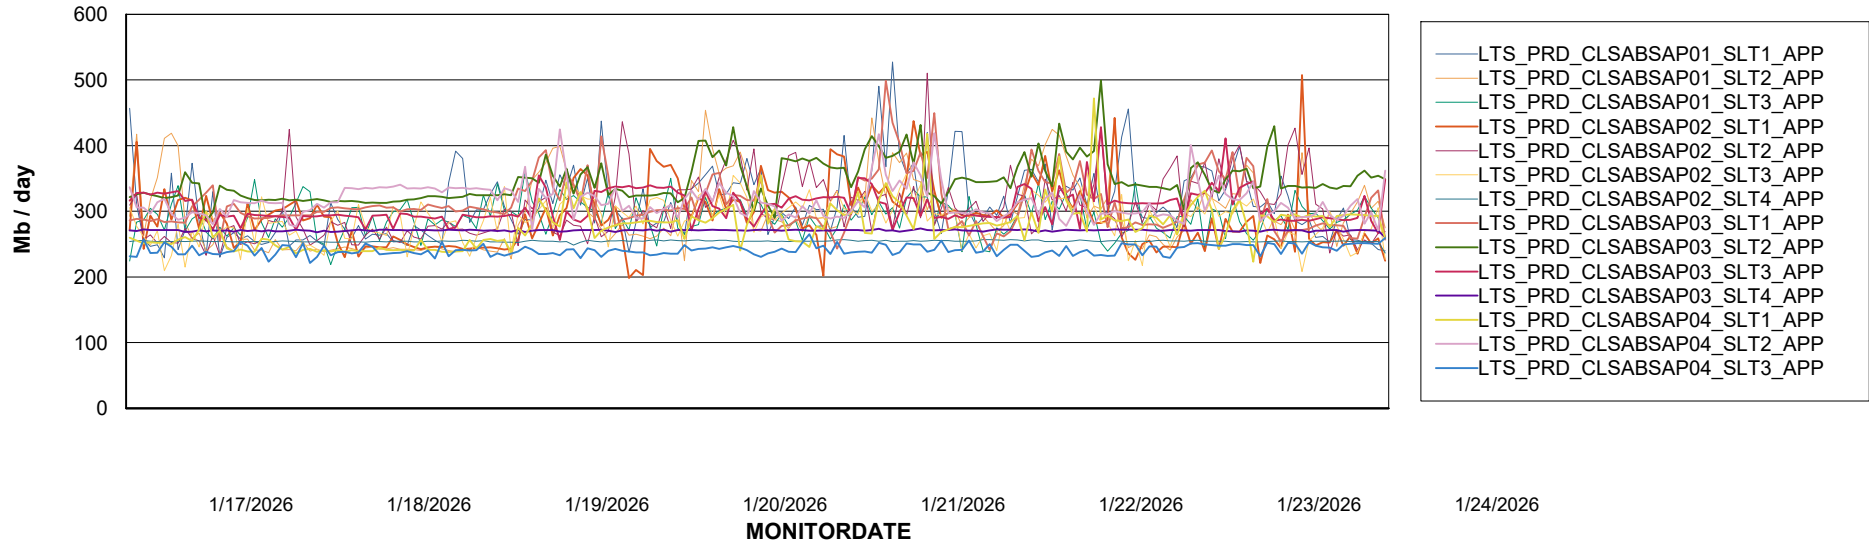

Standby Database Health LTS(CleanLease)_Production

Recovery lag for last 7 days

Weekly SLA Customer Report

Customer LTS(CleanLease)_Production
Database ID 126

ABSSolute Application Server Services

Avg memory used per ABS Server Service