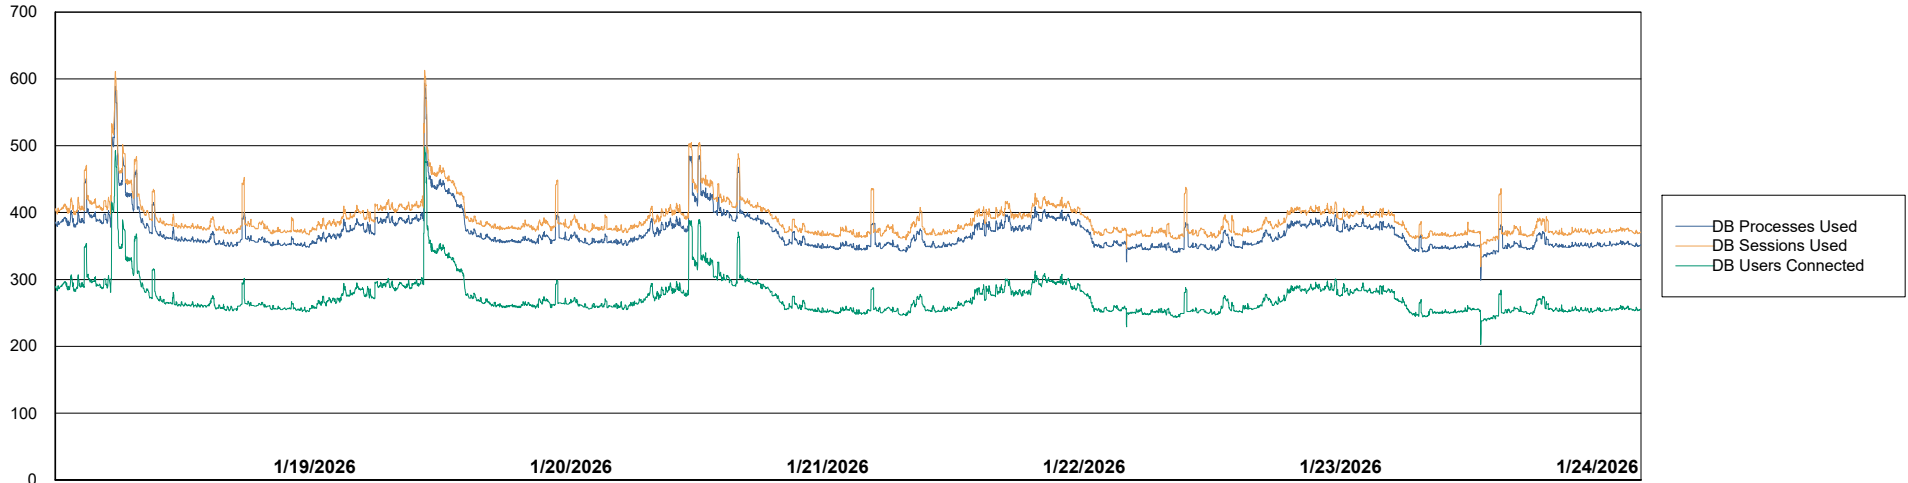

Database Performance LTS_PRD_CLSABSD01_ABS1