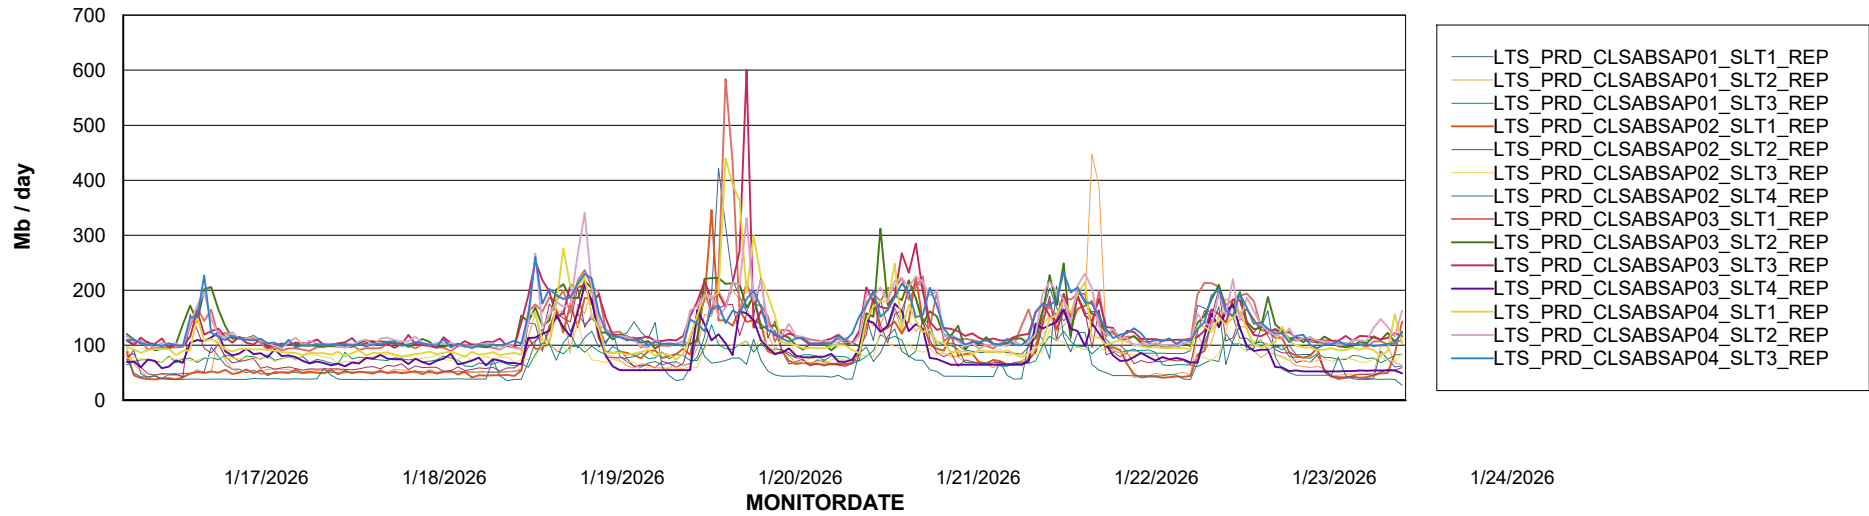

Avg users per day per ABS server

Weekly SLA Customer Report

Customer LTS(CleanLease)_Production
Database ID 126

ABSSolute Application ReportServer Services

Avg memory used per ReportServer Service

Weekly SLA Customer Report