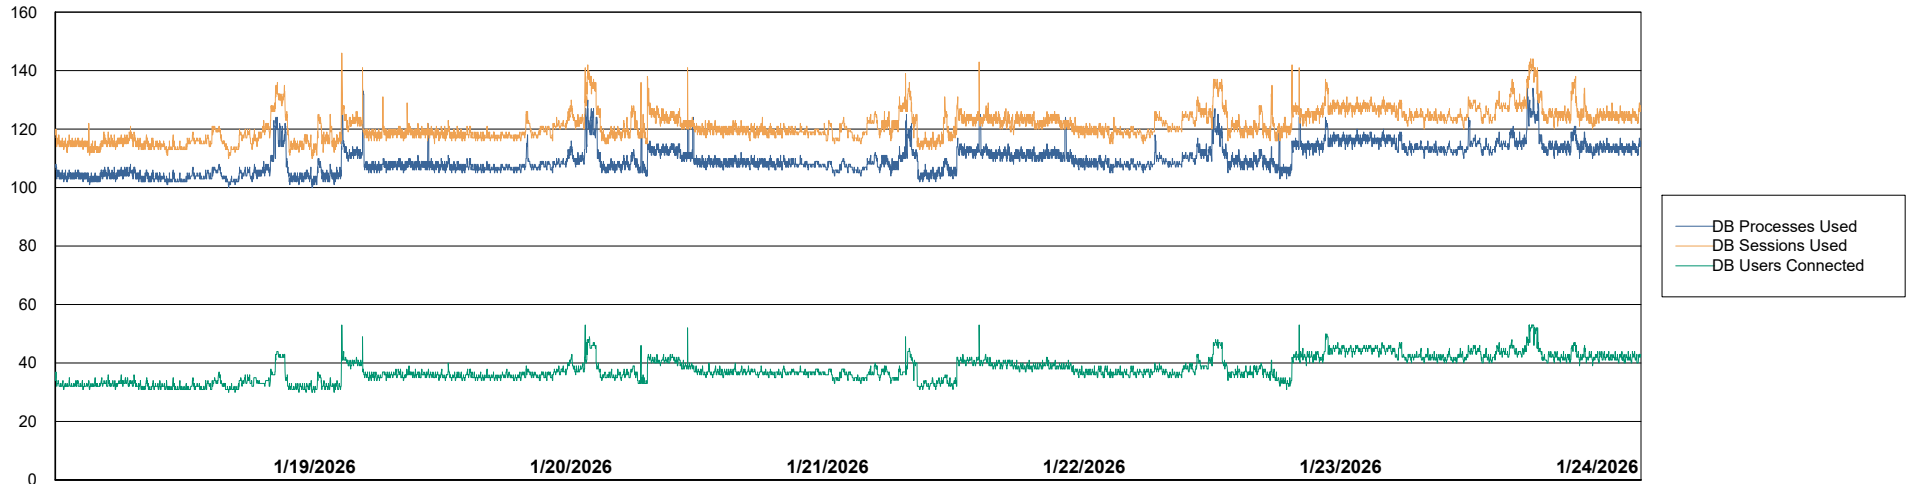

Database Performance LTS_PRD_CLSABSBI01_ABS1