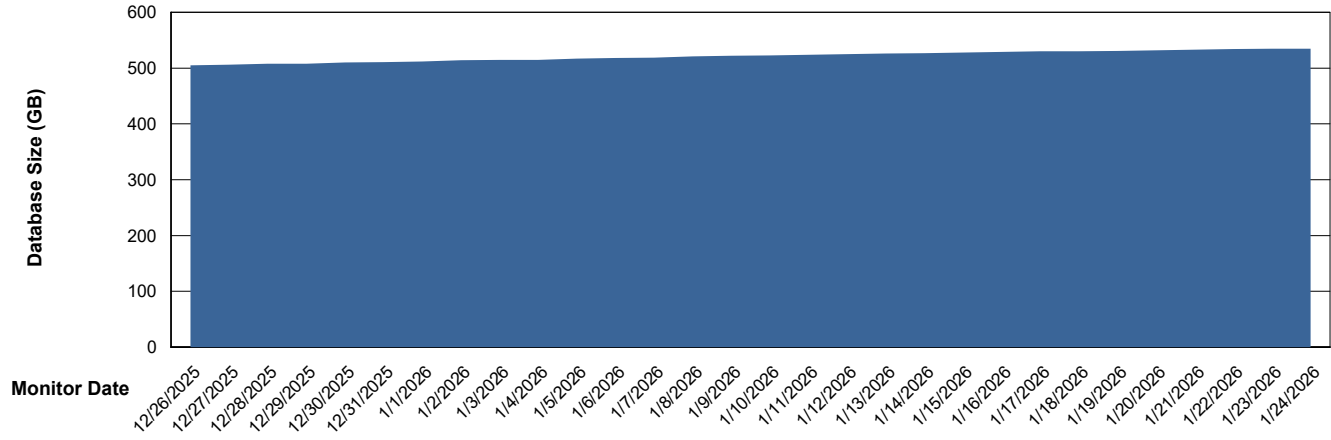

Database growth over last month

Weekly SLA Customer Report

Customer LTS(CleanLease)_Production
Database ID 126

DATABASE SIZE LTS_PRD_CLSABSDB01_ABS1

Database growth over last month

Weekly SLA Customer Report