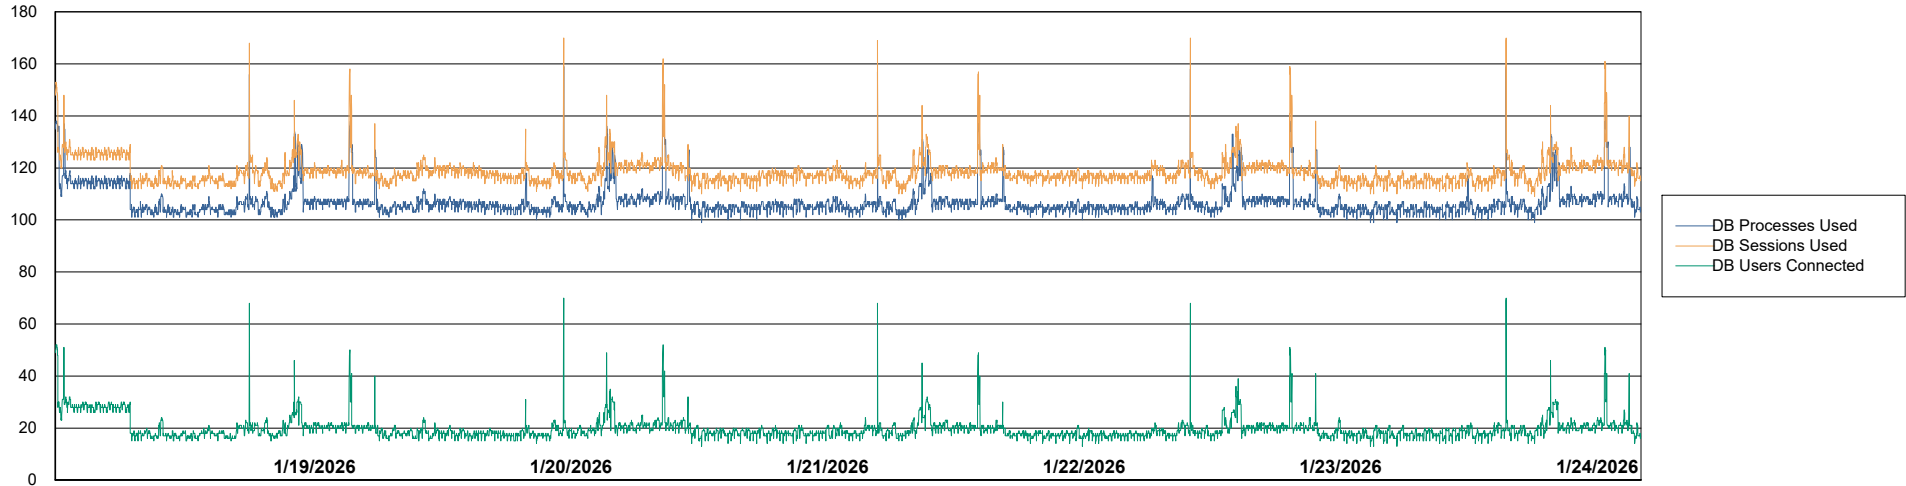

Weekly SLA Customer Report

Customer LTS(CleanLease)_Production
Database ID 126

Database Performance LTS_PRD_CLSABSBI01_ABS1

Weekly SLA Customer Report

Customer LTS(CleanLease)_Production
Database ID 126

Database Performance LTS_PRD_CLSABSBI01NEW_ABS1