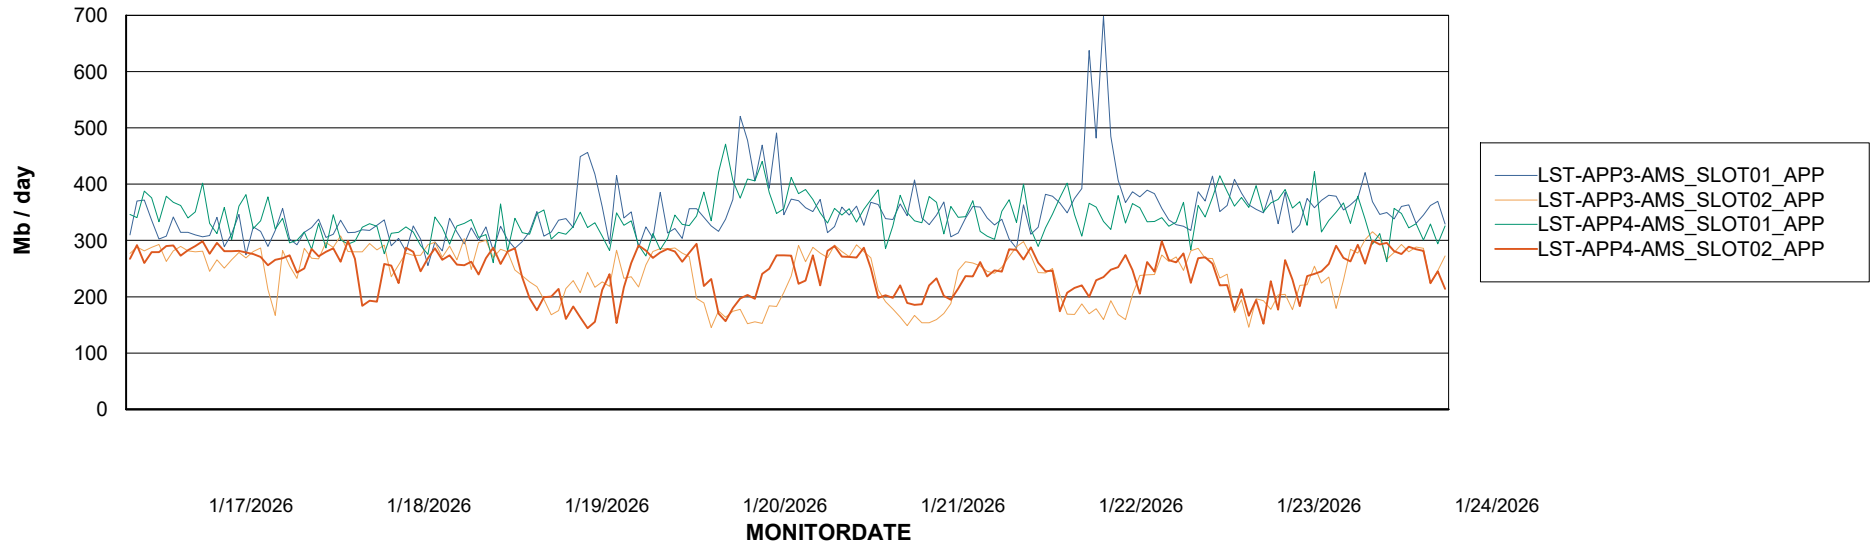

ABSSolute Application Server Services

Avg memory used per ABS Server Service