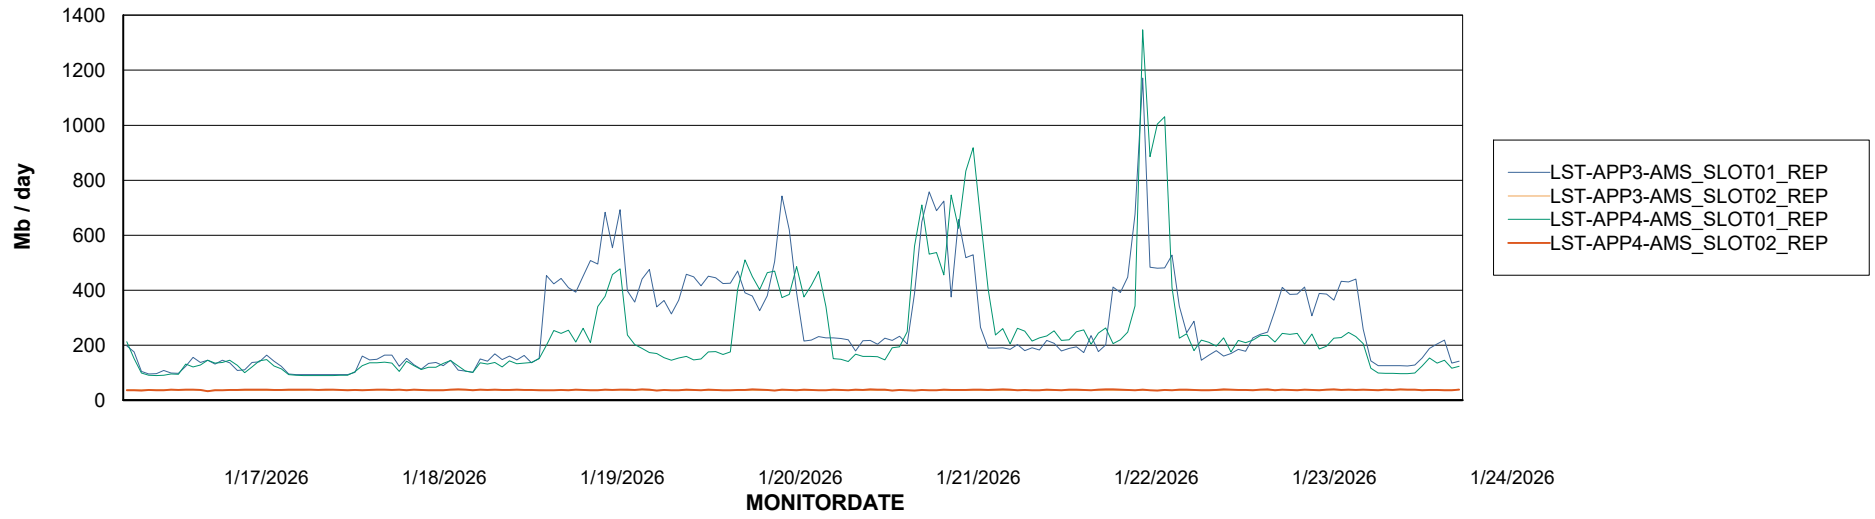

ABSSolute Application ReportServer Services

Avg memory used per ReportServer Service