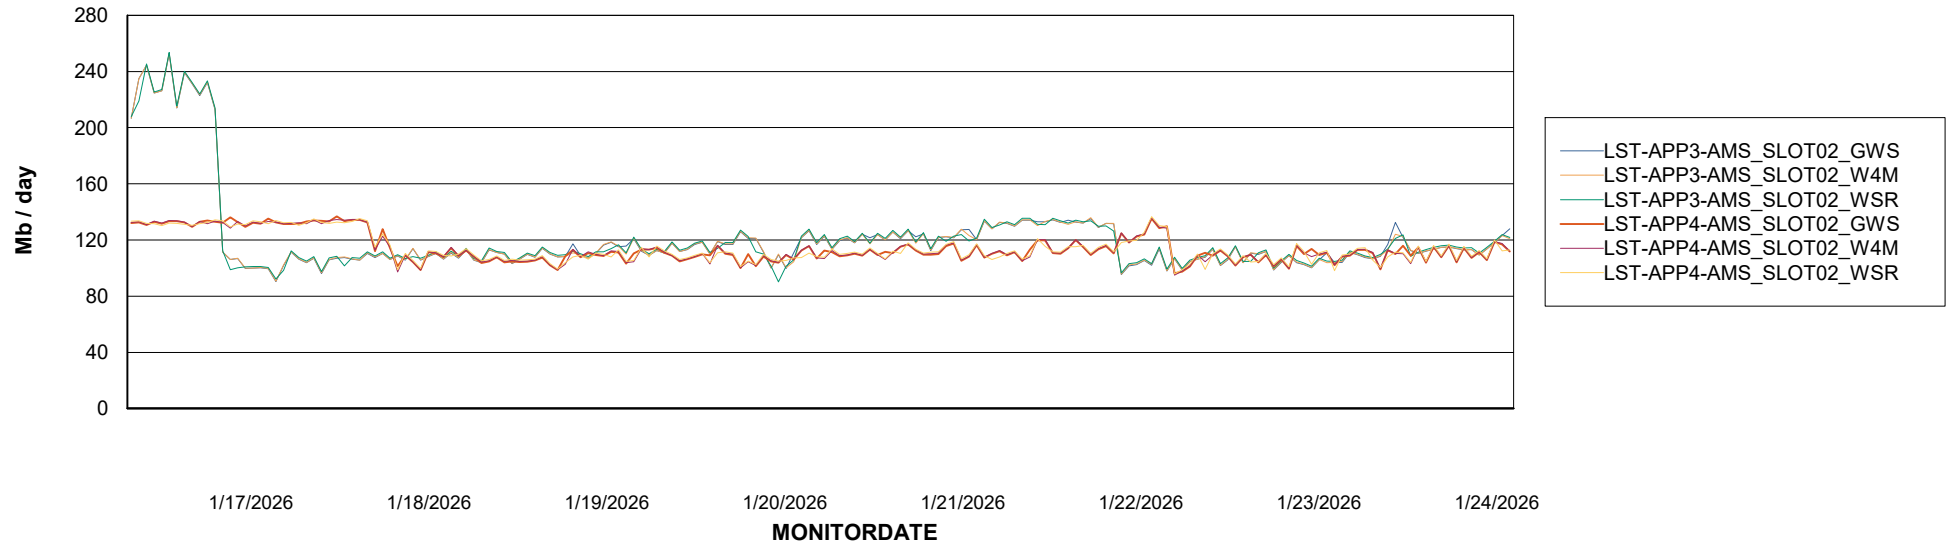

ABSSolute Web Component Services

Avg memory used per ABS Web component