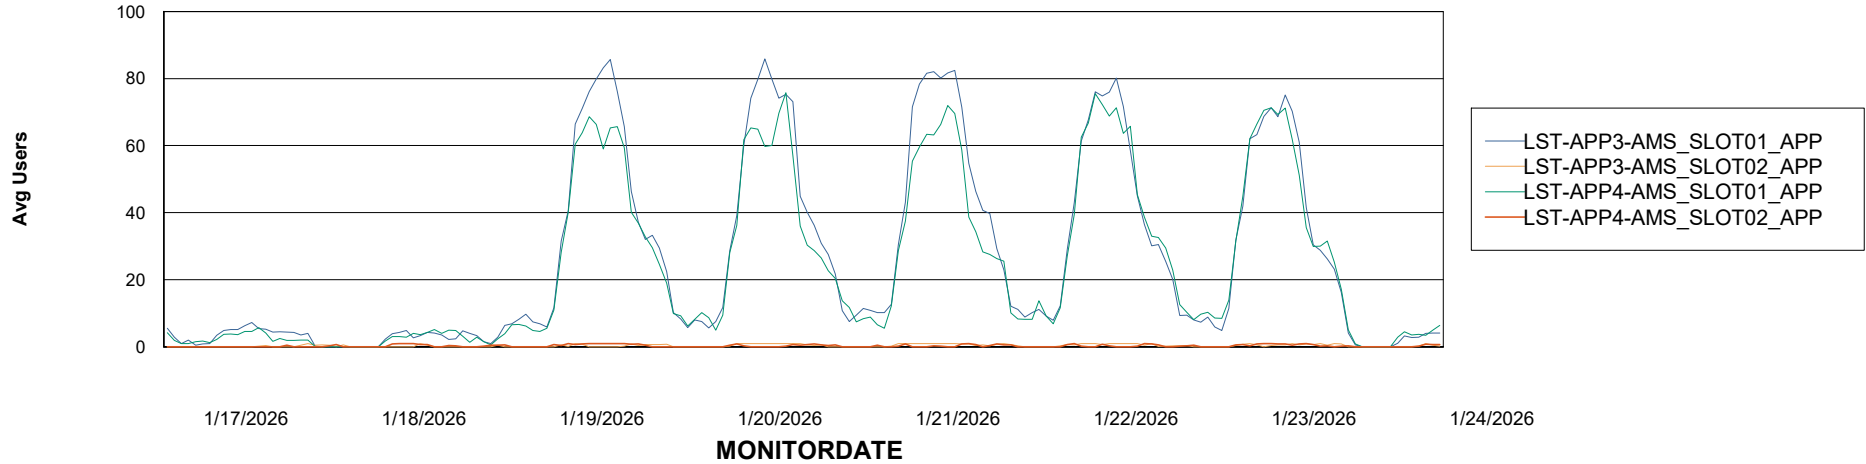

Weekly SLA Customer Report

Customer LST OCI AMS Production ABSME
Database ID 213

ABSSolute Application Server Services

Avg memory used per ABS Server Service

Avg users per day per ABS server

Weekly SLA Customer Report