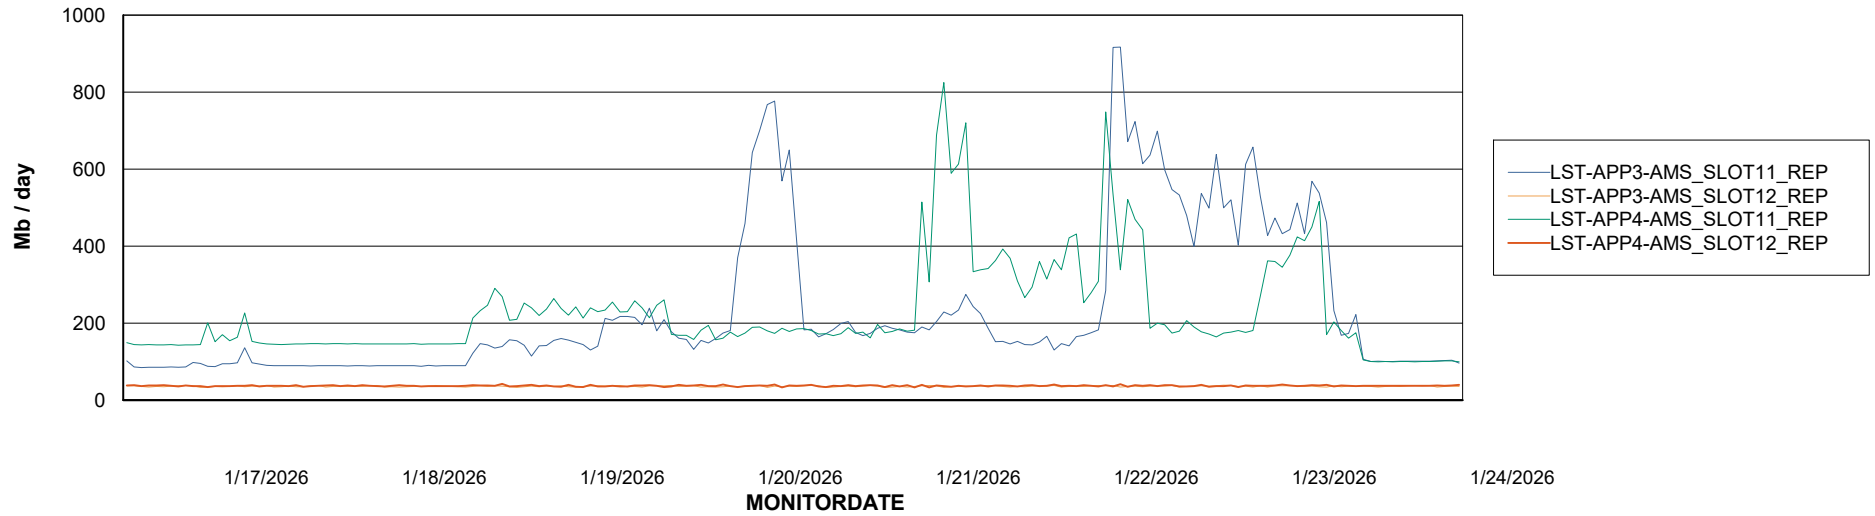

ABSSolute Application ReportServer Services

Avg memory used per ReportServer Service