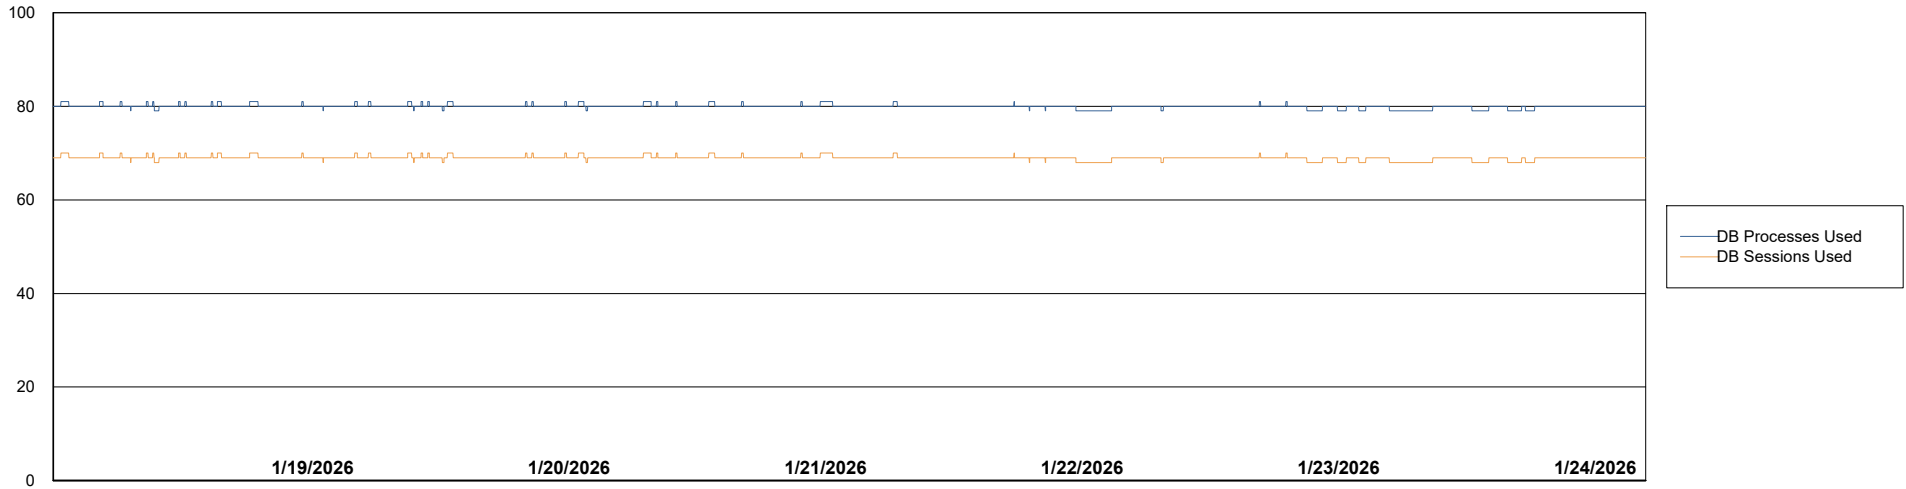

Database Performance LST-DBS3-AMS_DB_HSBME2

DB Processes Max 1,000

DB Processes Max 0