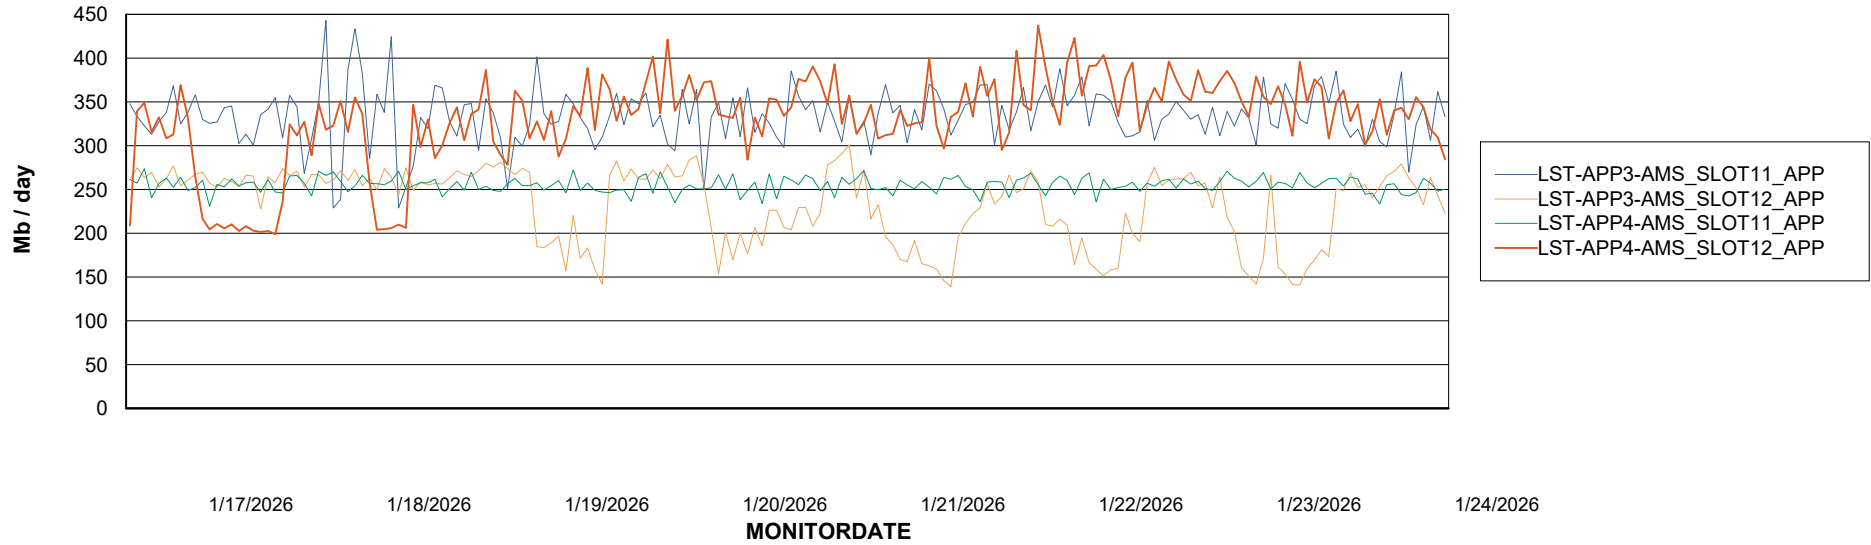

ABSSolute Application Server Services

Avg memory used per ABS Server Service