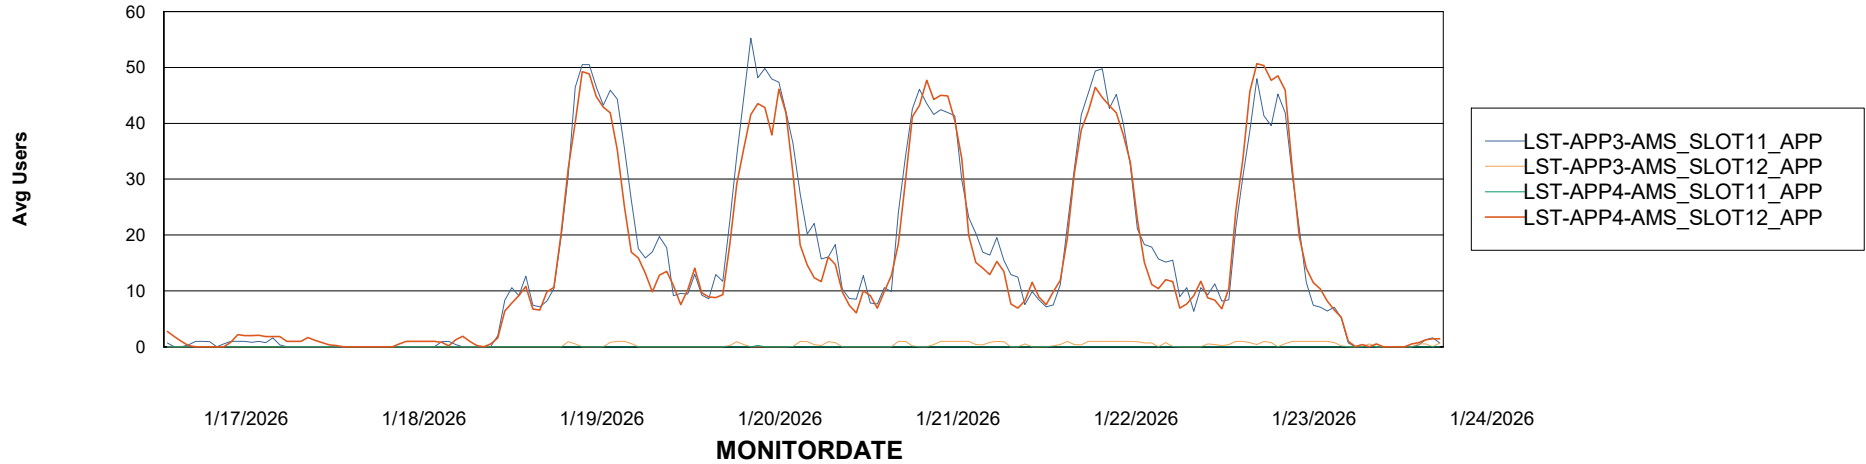

Weekly SLA Customer Report

Customer LST OCI AMS Production ABSME2
Database ID 211

ABSSolute Application Server Services

Avg memory used per ABS Server Service

Avg users per day per ABS server

Weekly SLA Customer Report