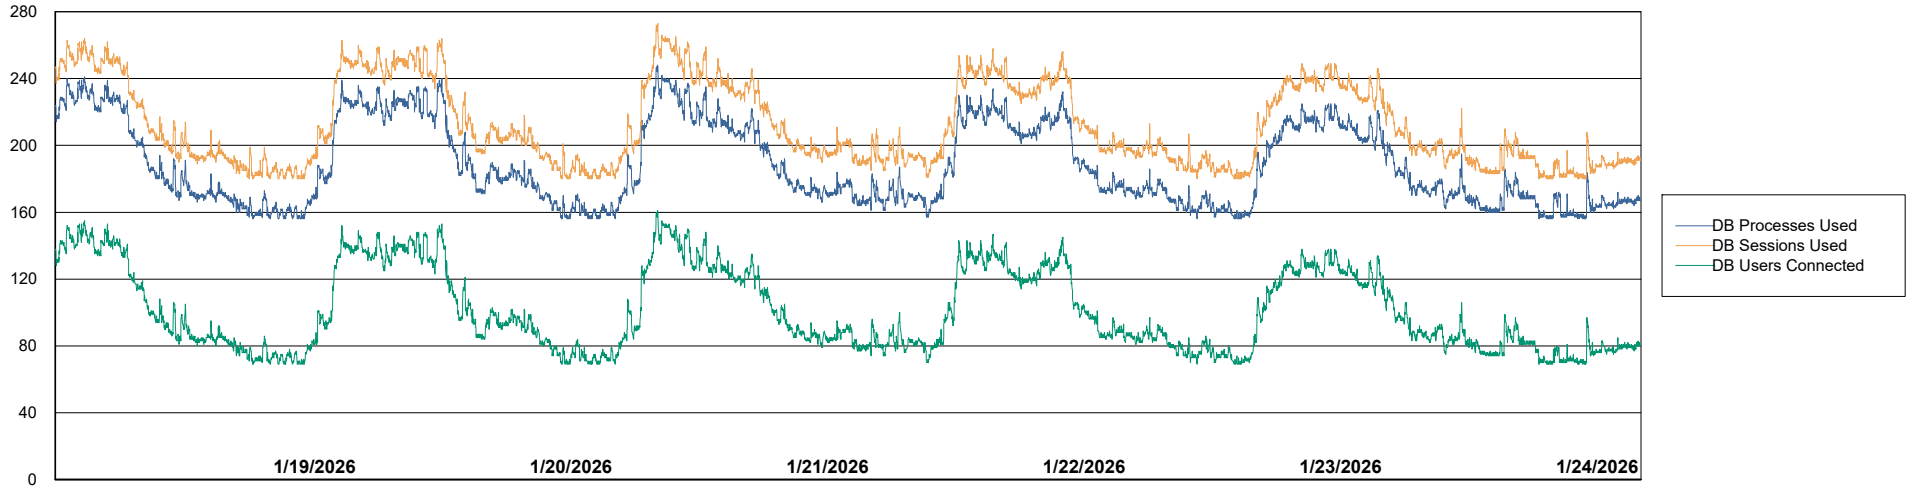

Database Performance LST-DBS5-AMS_DB_ABSEE