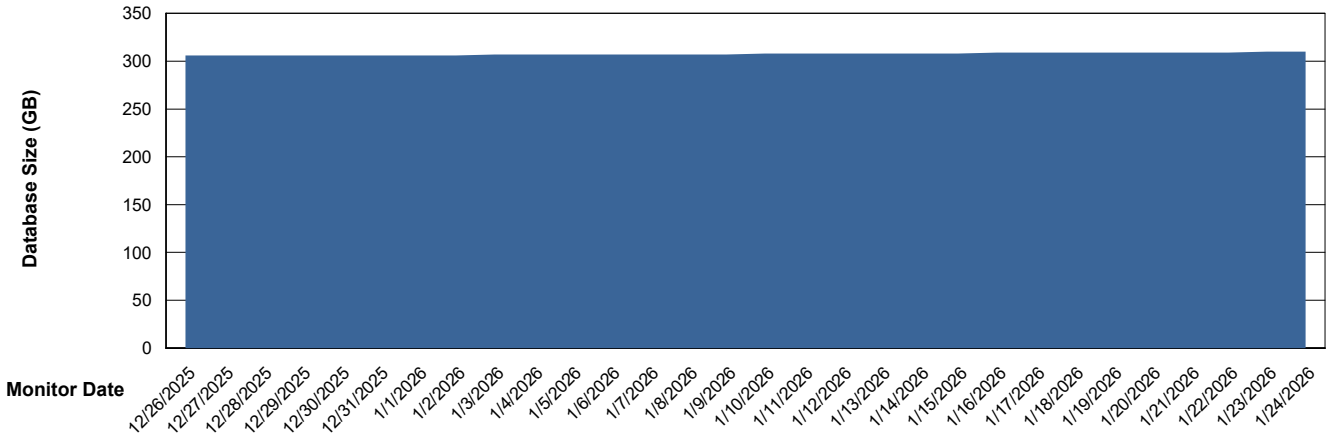

Database growth over last month

Database Tablespace LST-DBS5-AMS_DB_ABSEE

Date	Tablespace Name	Filesize (Gb)	Usedsize (Gb)	Percentage free
1/24/2026	ABSDATA	335	277	17
	INDX	60	20	66
1/23/2026	ABSDATA	335	277	17
	INDX	60	20	66
1/22/2026	ABSDATA	335	277	17
	INDX	60	20	66
1/21/2026	ABSDATA	335	277	17
	INDX	60	20	66
1/20/2026	ABSDATA	335	277	17
	INDX	60	20	67
1/19/2026	ABSDATA	335	277	17
	INDX	60	20	67
1/18/2026	ABSDATA	329	276	16
	INDX	60	20	67