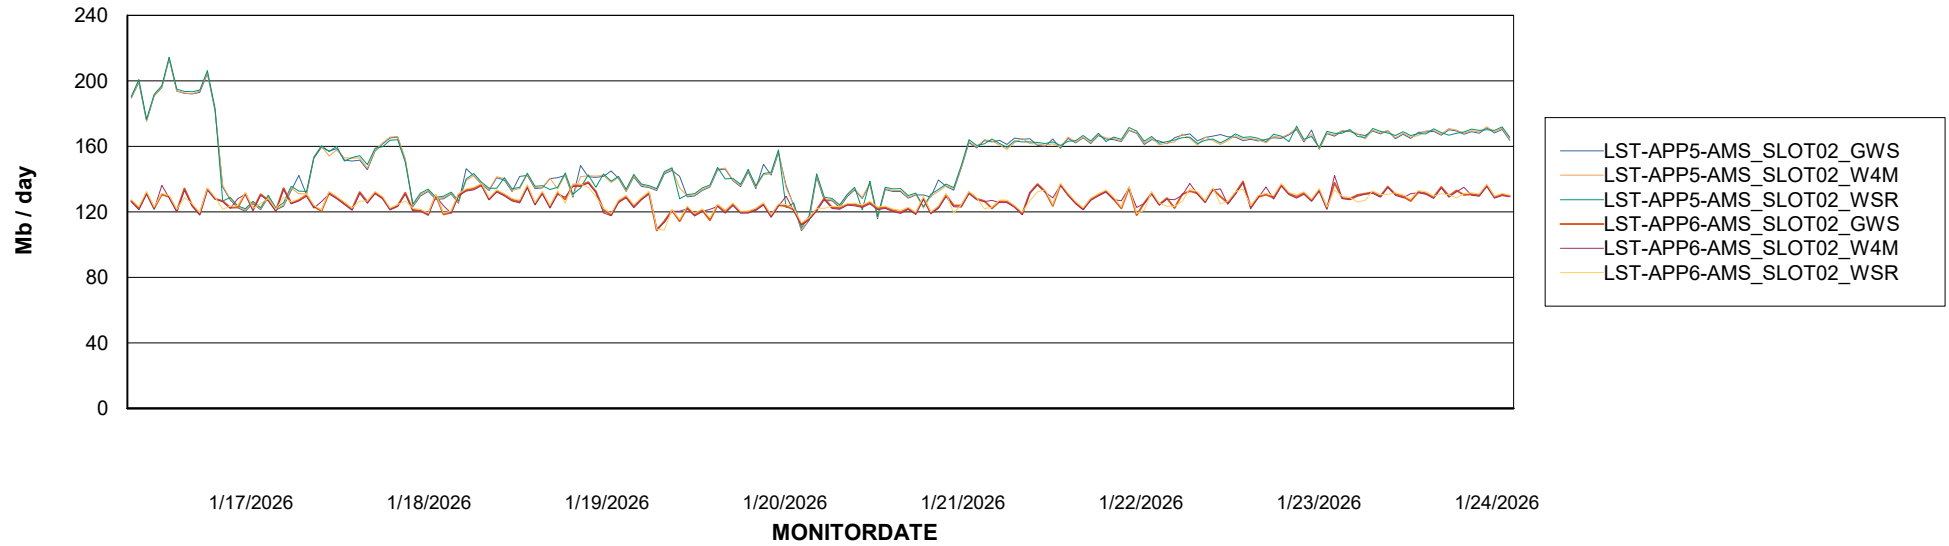

ABSSolute Web Component Services

Avg memory used per ABS Web component