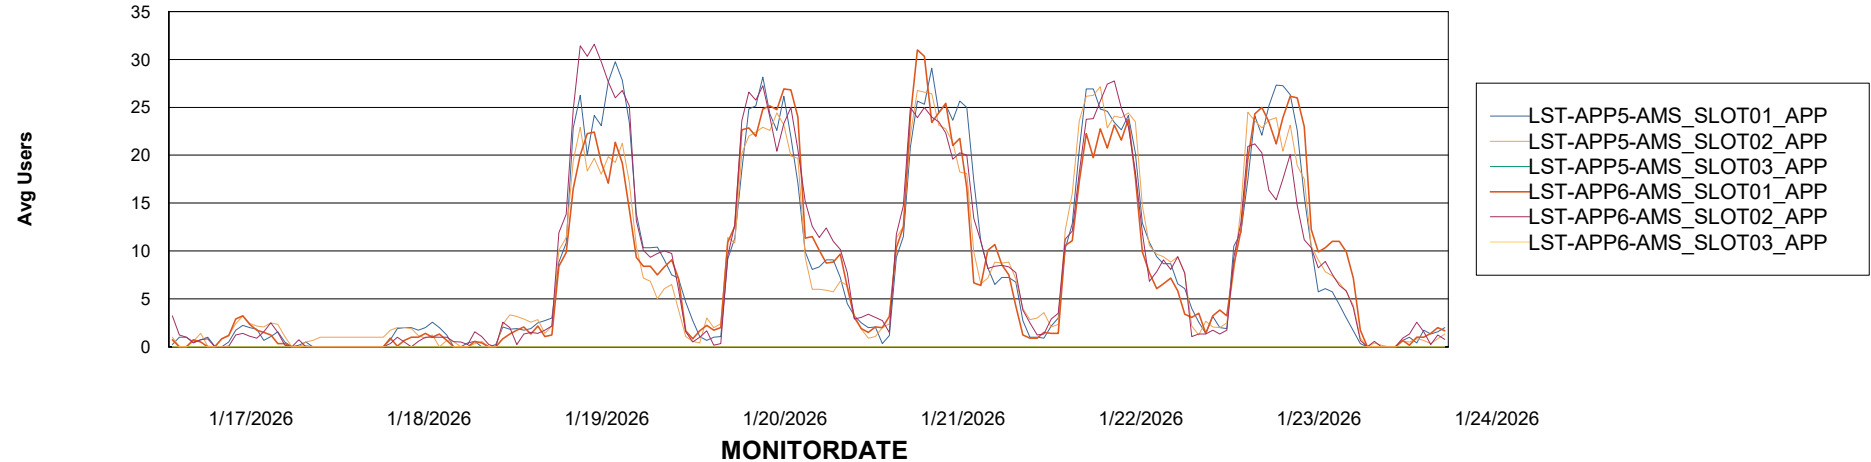

Avg users per day per ABS server