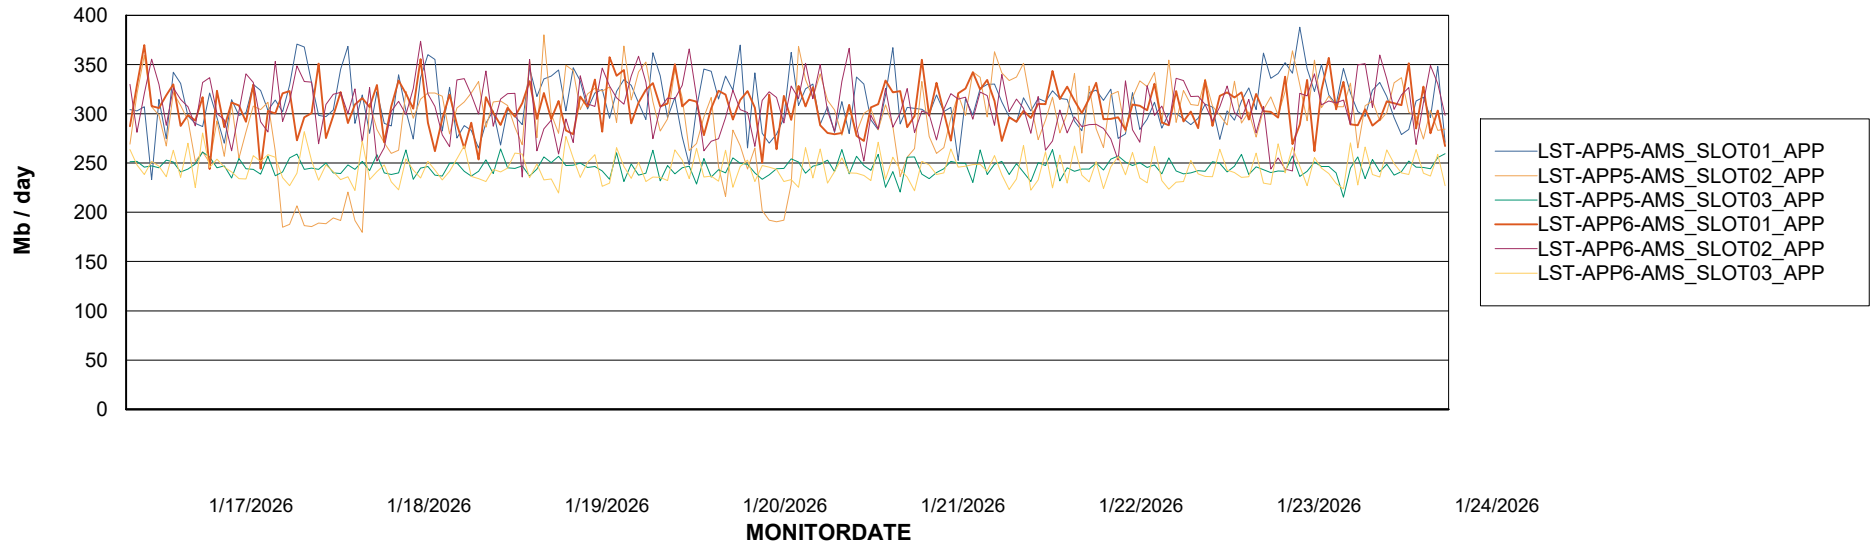

ABSSolute Application Server Services

Avg memory used per ABS Server Service