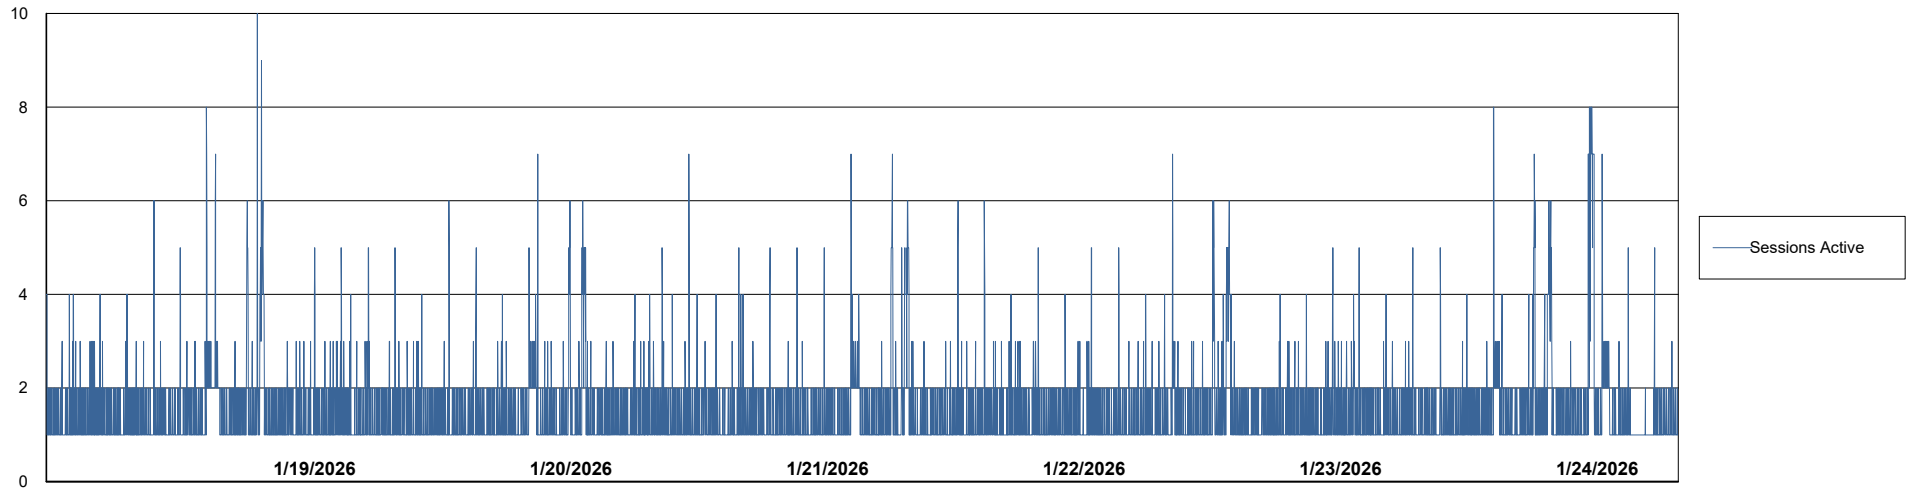

Database Performance LST-DBS5-AMS_DB_ABSEE