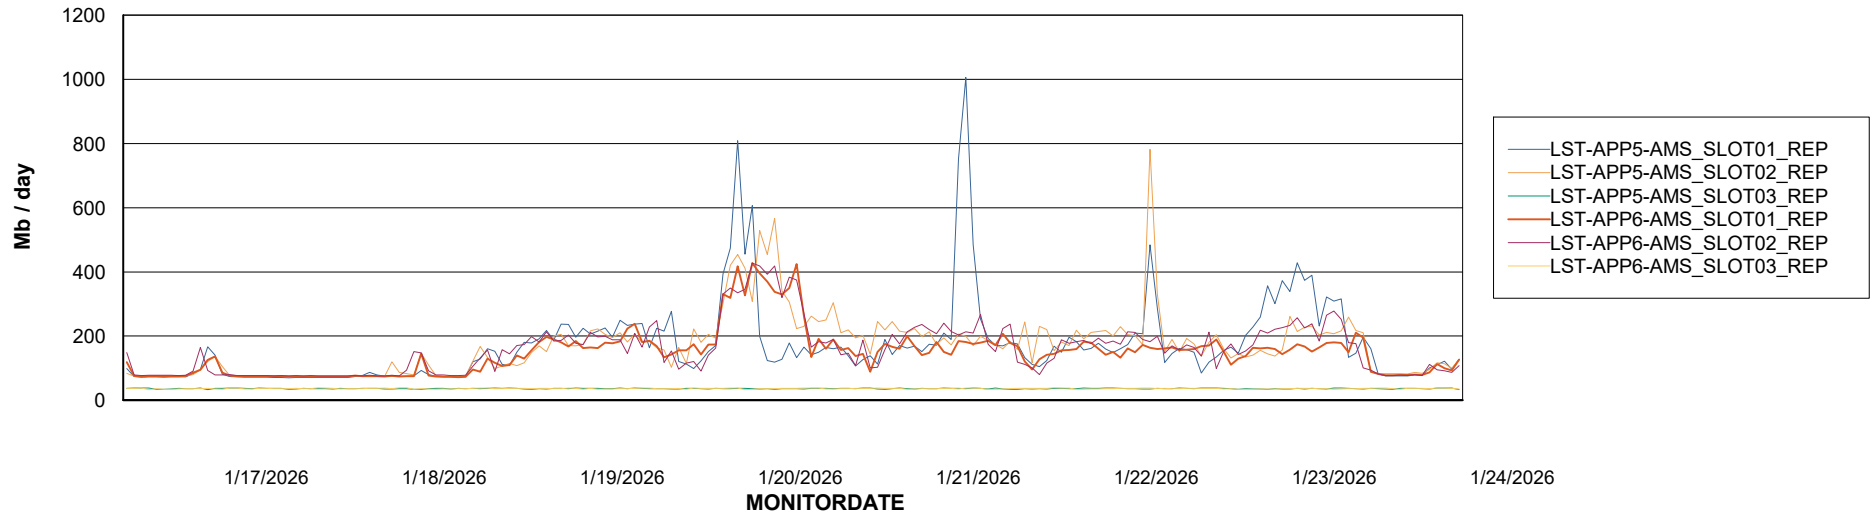

ABSSolute Application ReportServer Services

Avg memory used per ReportServer Service