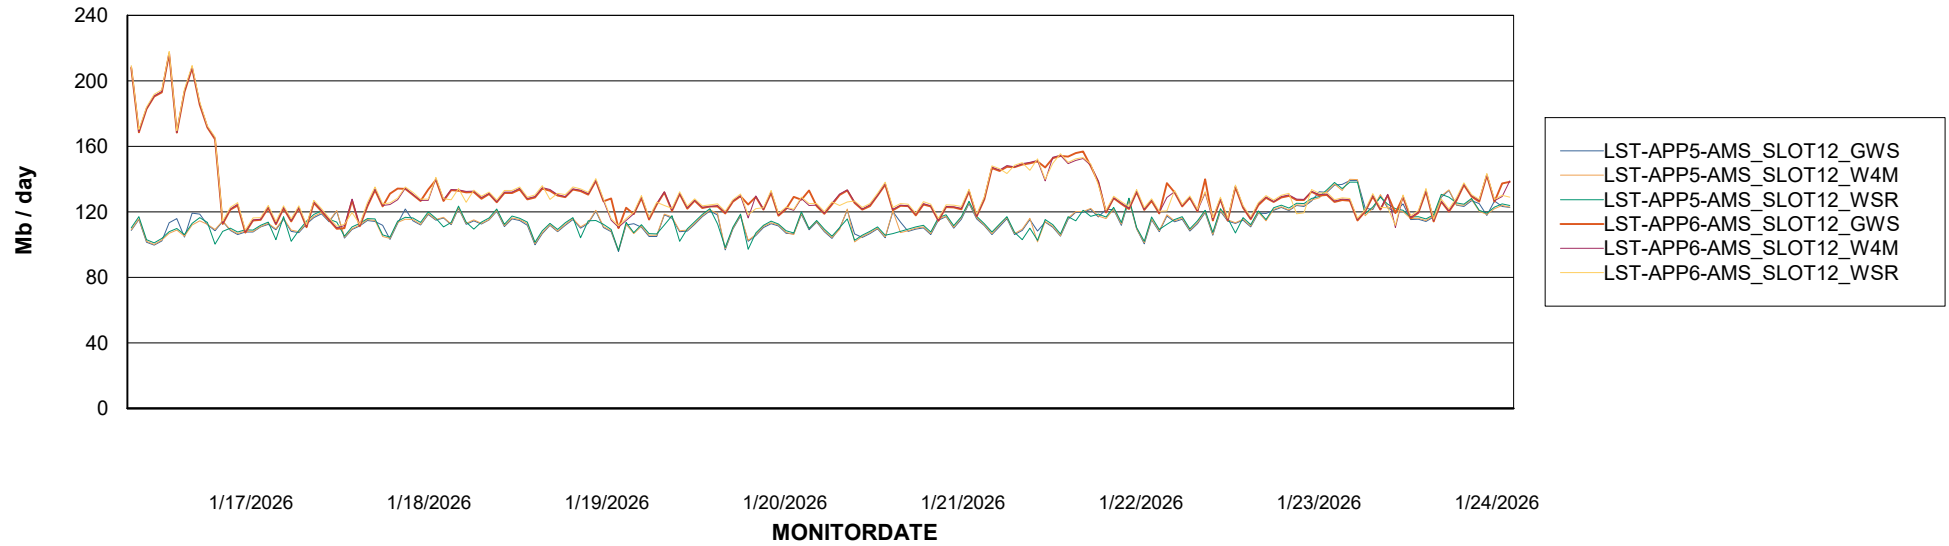

ABSSolute Web Component Services

Avg memory used per ABS Web component