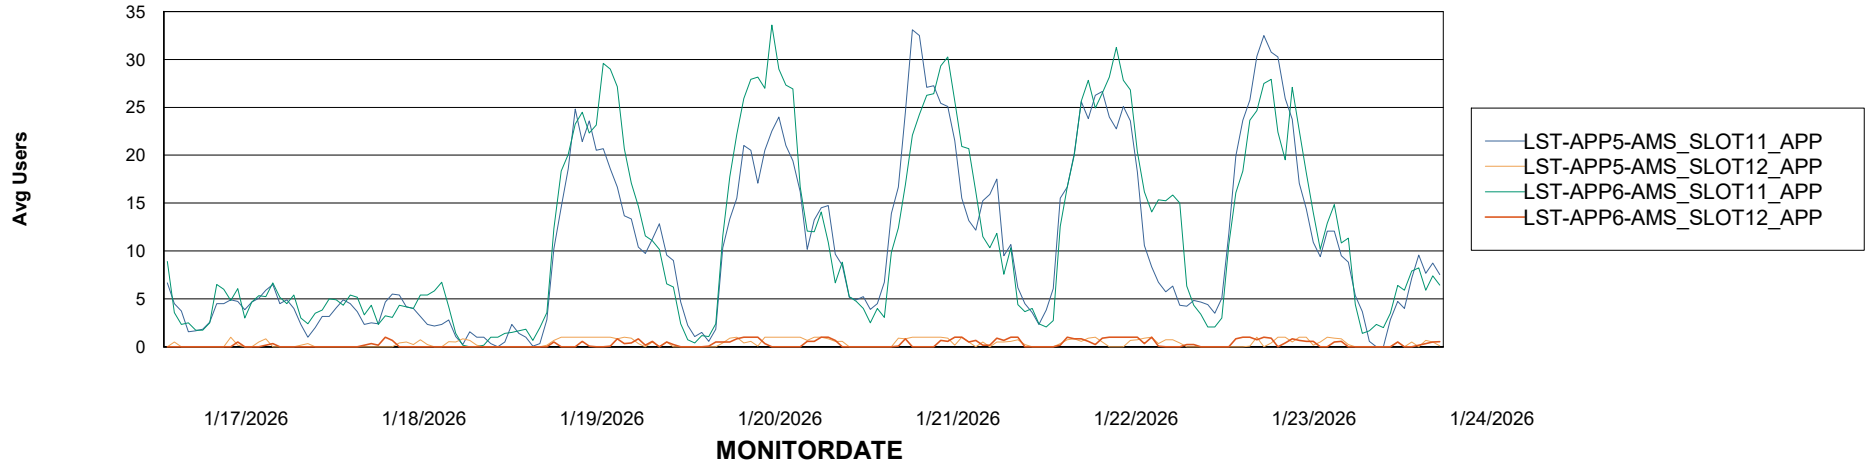

Avg users per day per ABS server