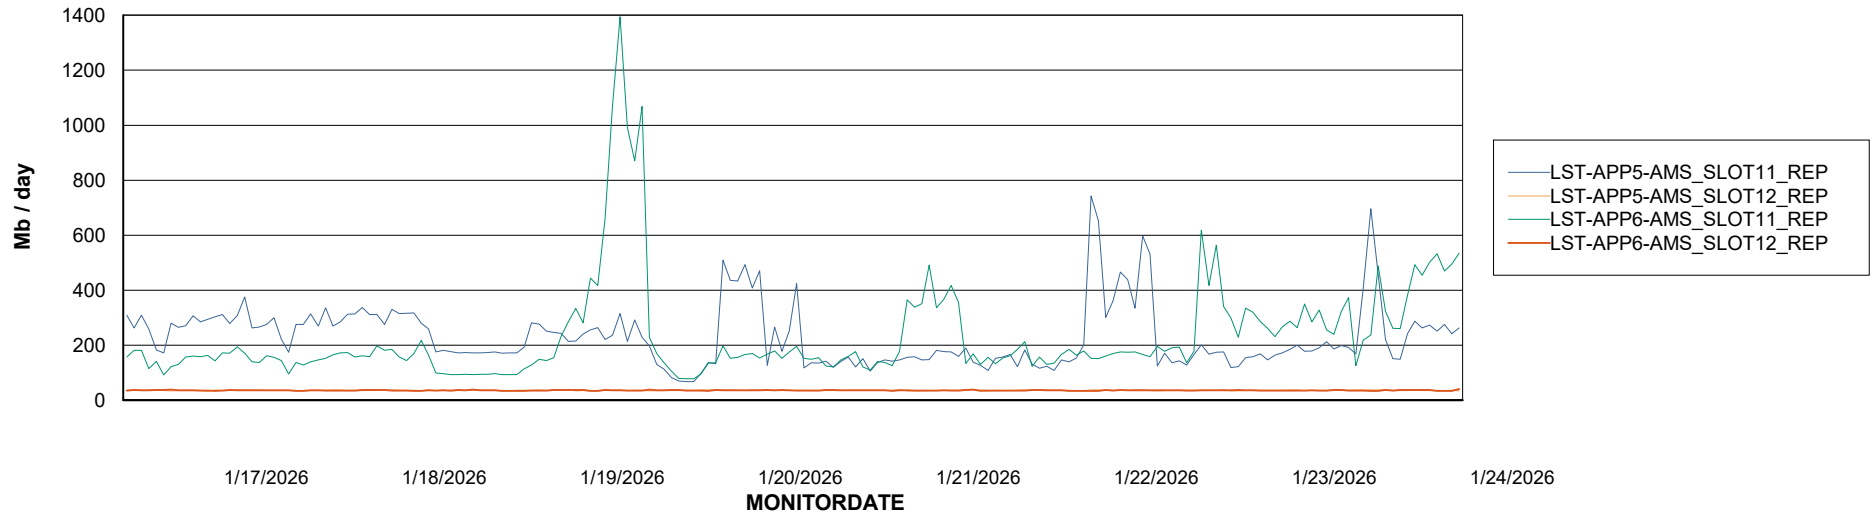

ABSSolute Application ReportServer Services

Avg memory used per ReportServer Service