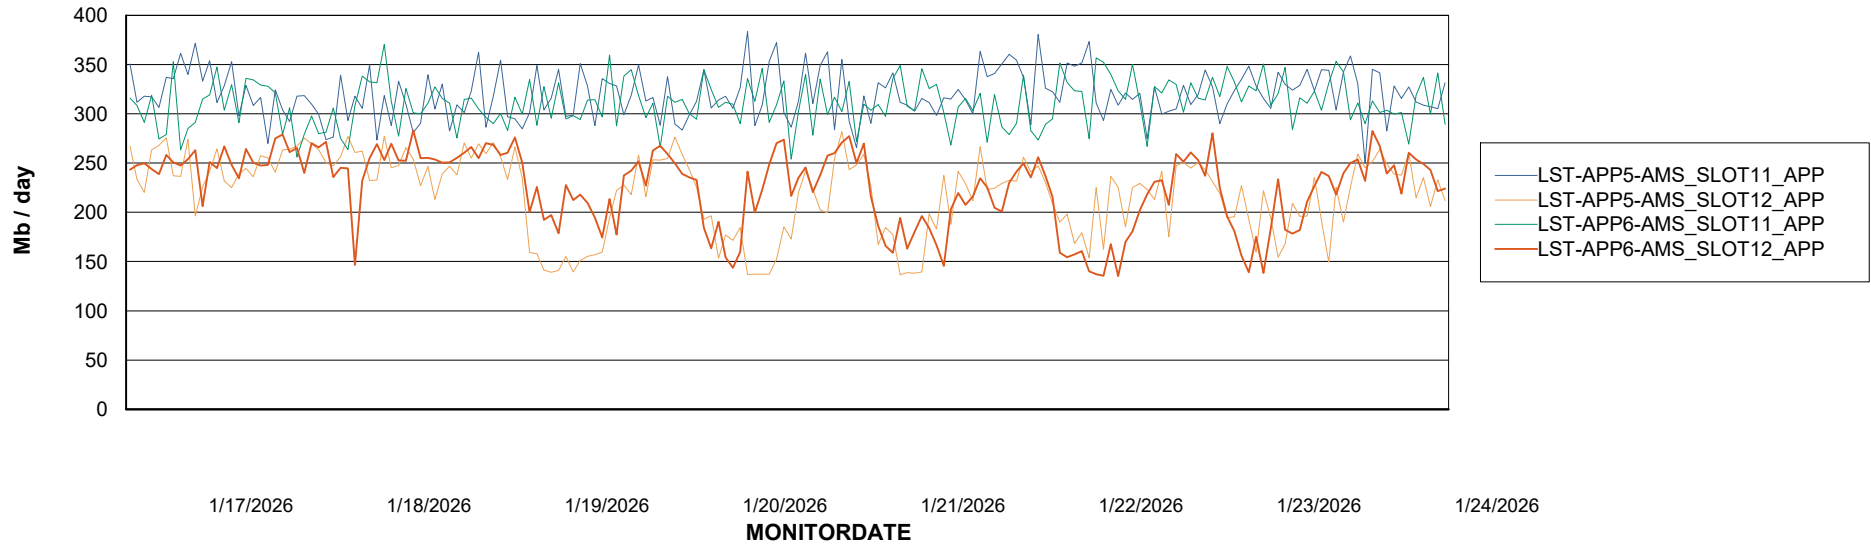

ABSSolute Application Server Services

Avg memory used per ABS Server Service