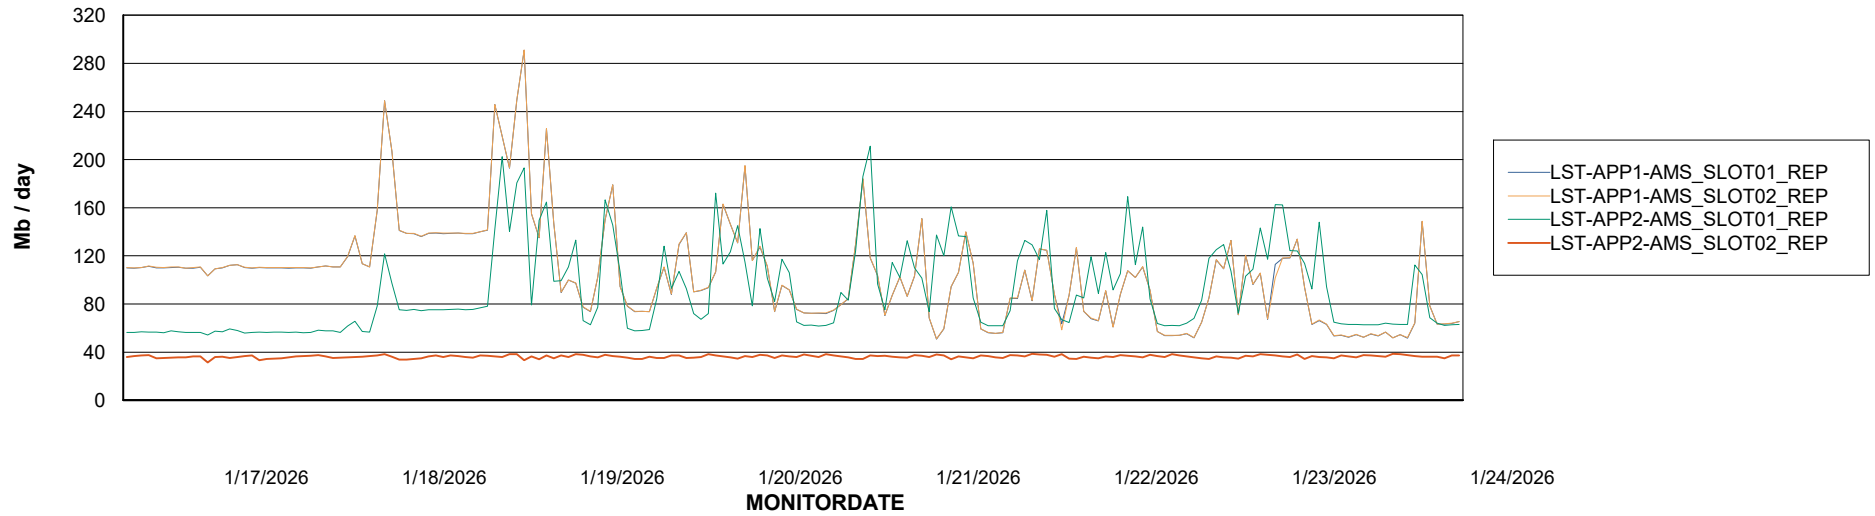

ABSSolute Application ReportServer Services

Avg memory used per ReportServer Service