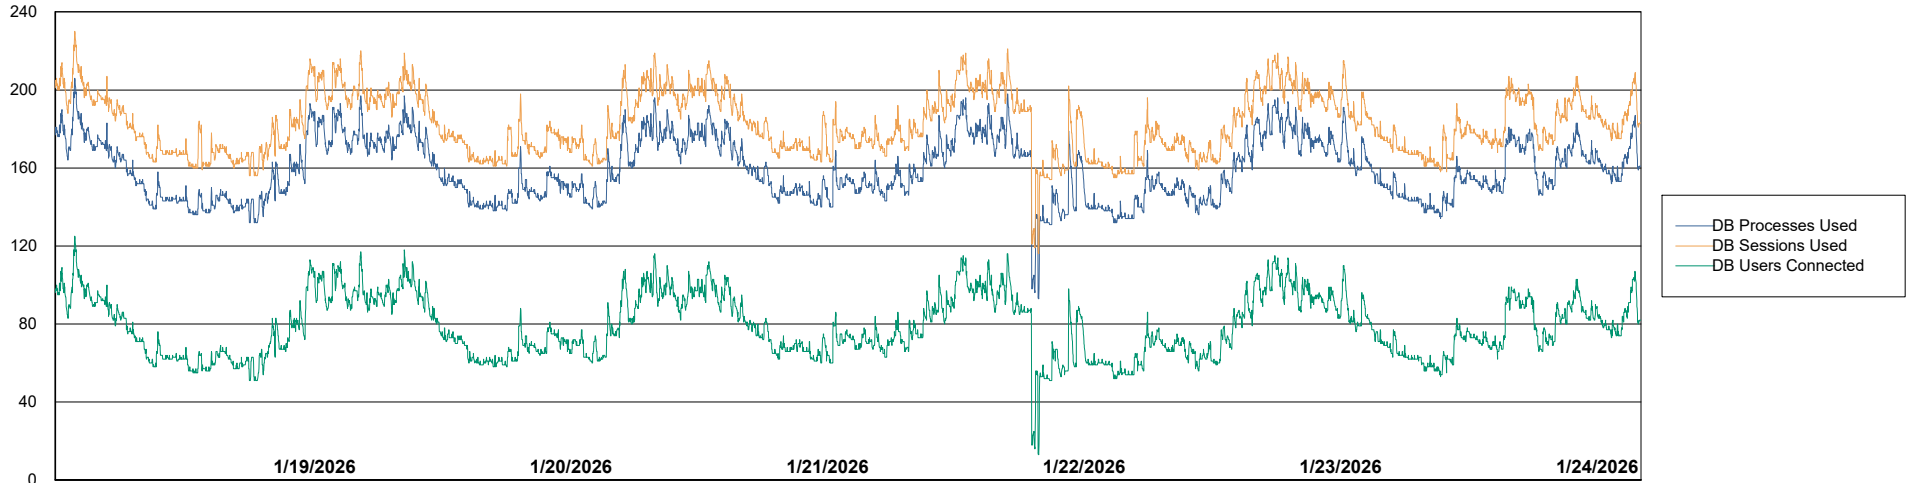

Database Performance LST-DBS2-AMS_DB_ABSCH2