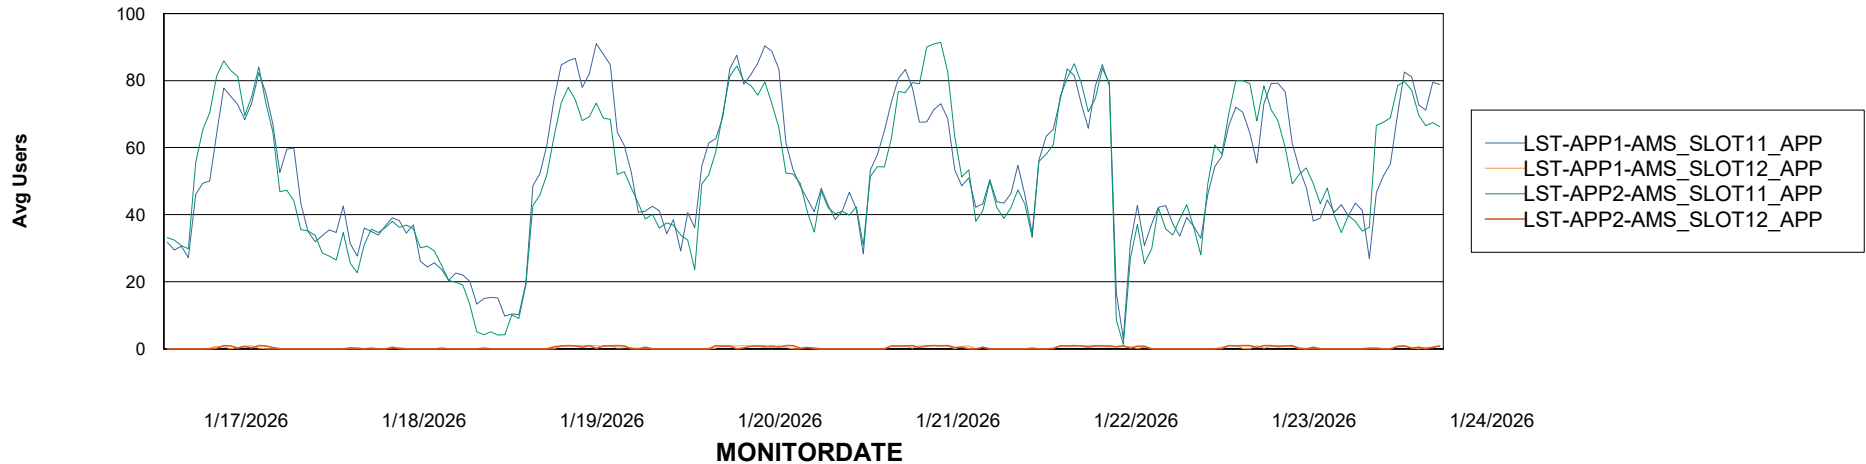

Weekly SLA Customer Report

Customer LST OCI AMS Production ABSCH2
Database ID 216

ABSSolute Application Server Services

Avg memory used per ABS Server Service

Avg users per day per ABS server

Weekly SLA Customer Report