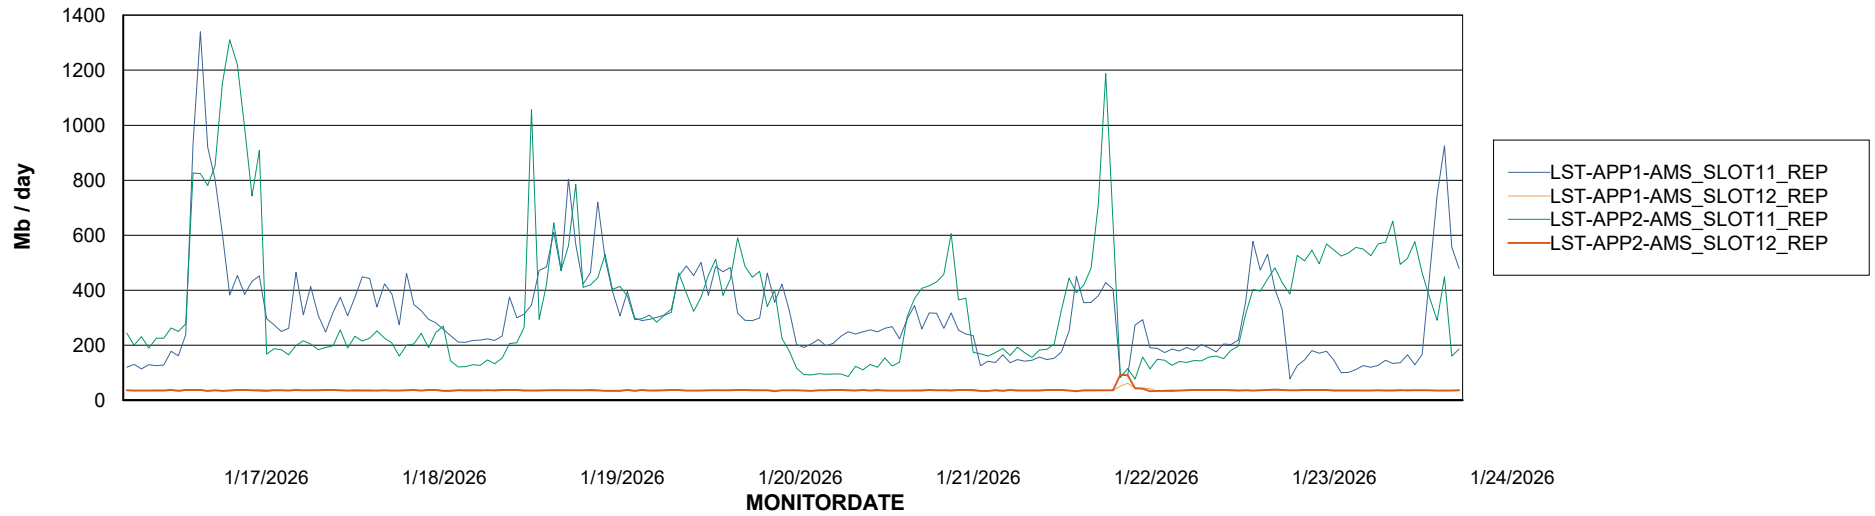

ABSSolute Application ReportServer Services

Avg memory used per ReportServer Service