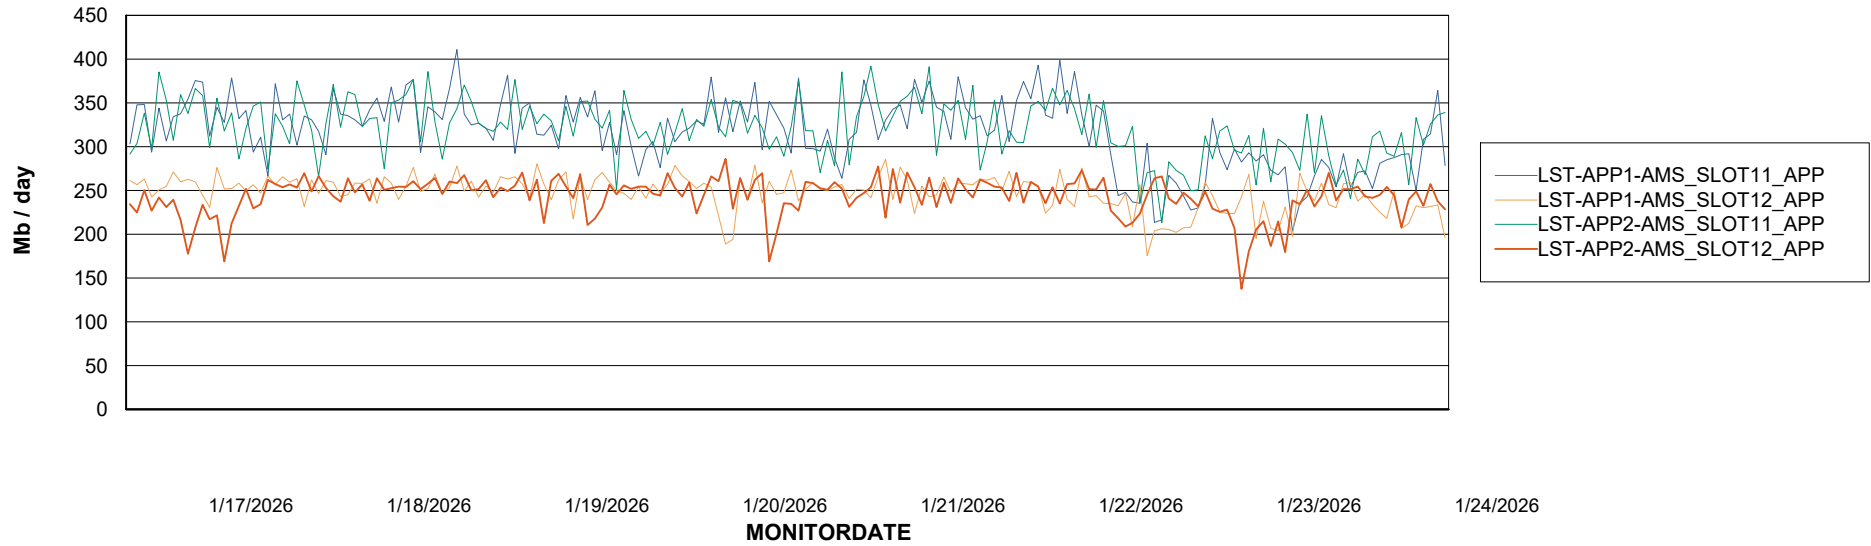

ABSSolute Application Server Services

Avg memory used per ABS Server Service