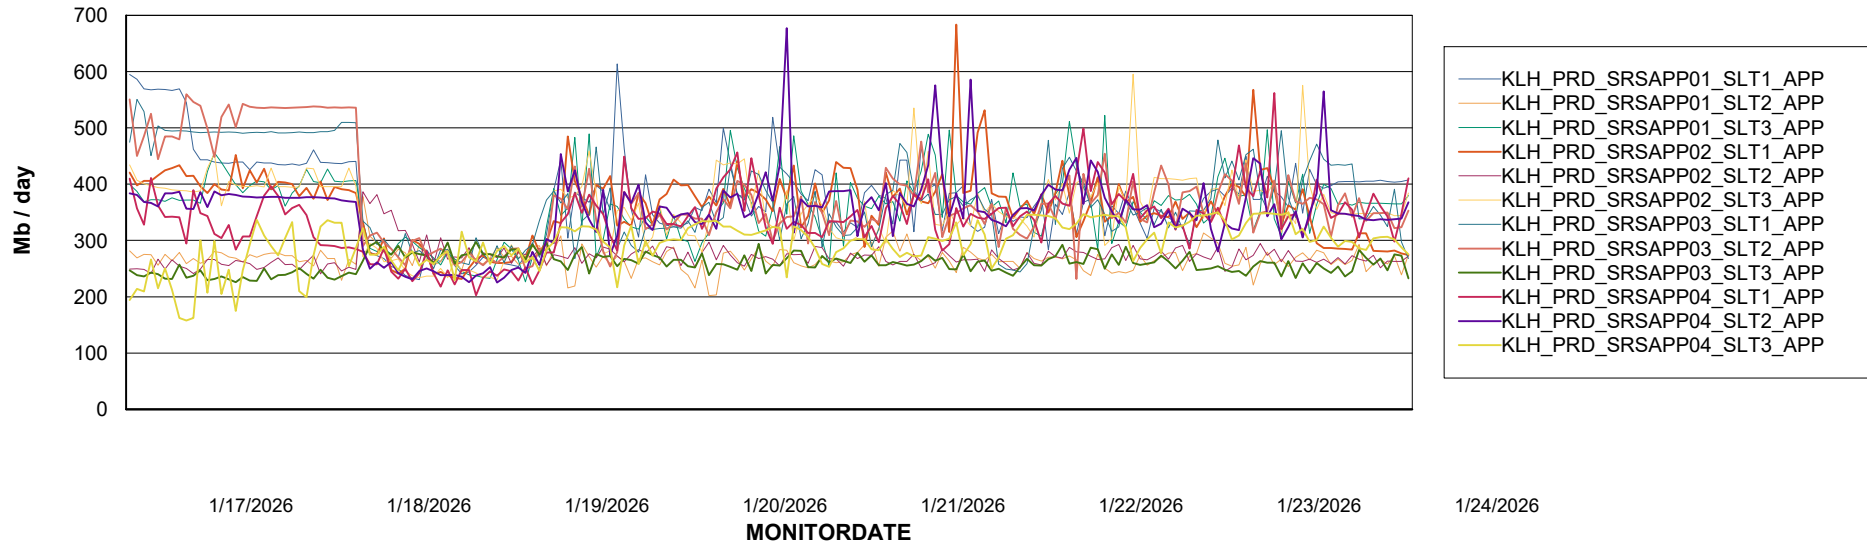

ABSSolute Application Server Services

Avg memory used per ABS Server Service