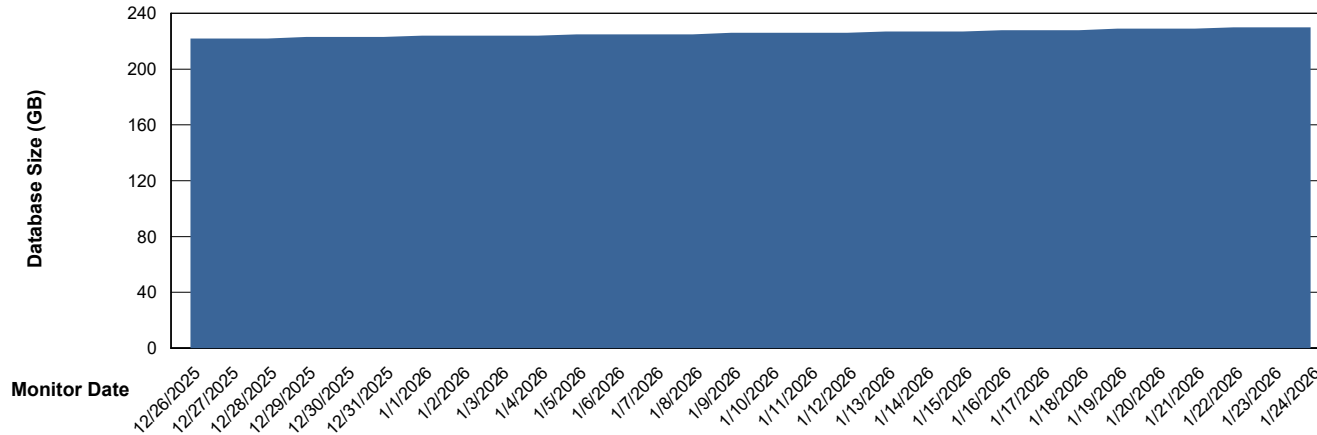

Weekly SLA Customer Report

Customer KLH_Production (24/7)
Database ID 139

Database Performance KLH_PRD_SRSD02_HSBABS1

DB Processes Max 4
DB Processes Max 0
DB Processes Max 1,000

Weekly SLA Customer Report

Customer KLH_Production (24/7)
Database ID 139

DATABASE SIZE KLH_PRD_SRSBIDB02_ABS1

Database growth over last month

DATABASE SIZE KLH_PRD_SRSDB01_ABS1

Database growth over last month

Weekly SLA Customer Report