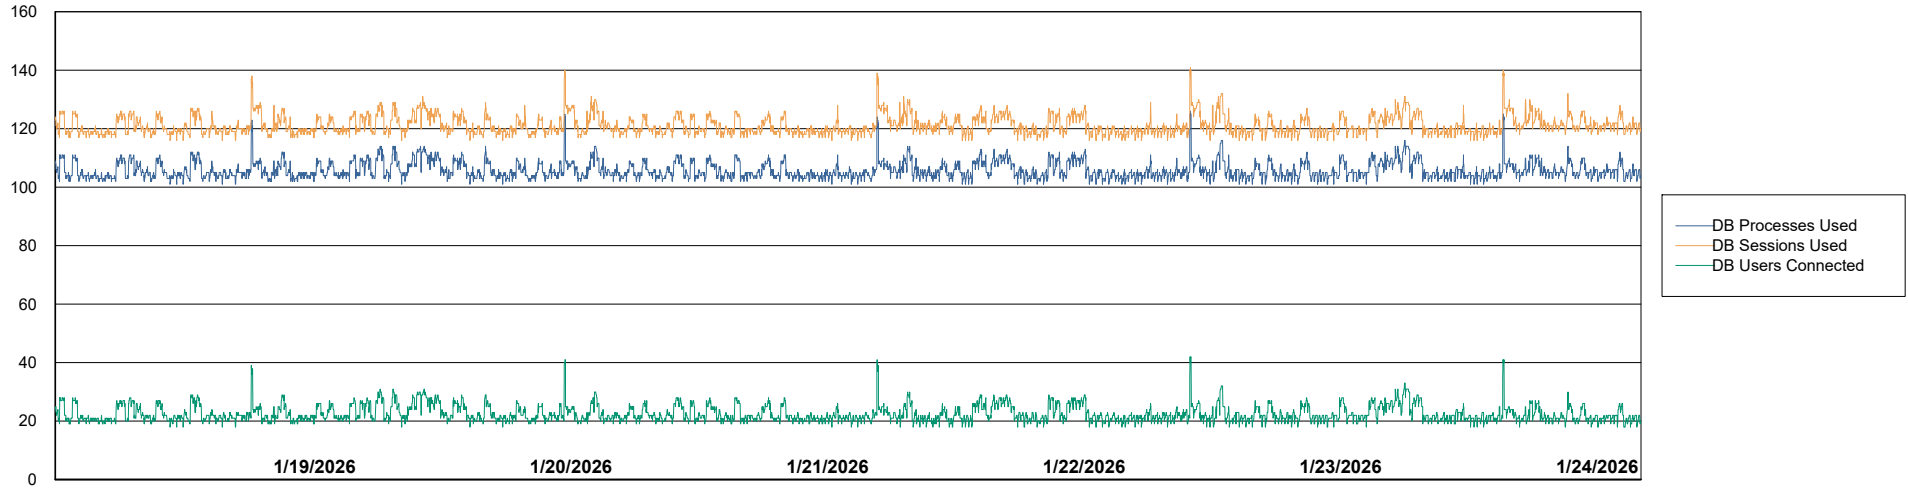

Weekly SLA Customer Report

Customer KLH_Production (24/7)
Database ID 139

Database Performance KLH_PRD_SRSBIDB02_ABS1

Weekly SLA Customer Report

Customer KLH_Production (24/7)
Database ID 139

Database Performance KLH_PRD_SRSD01_ABS1