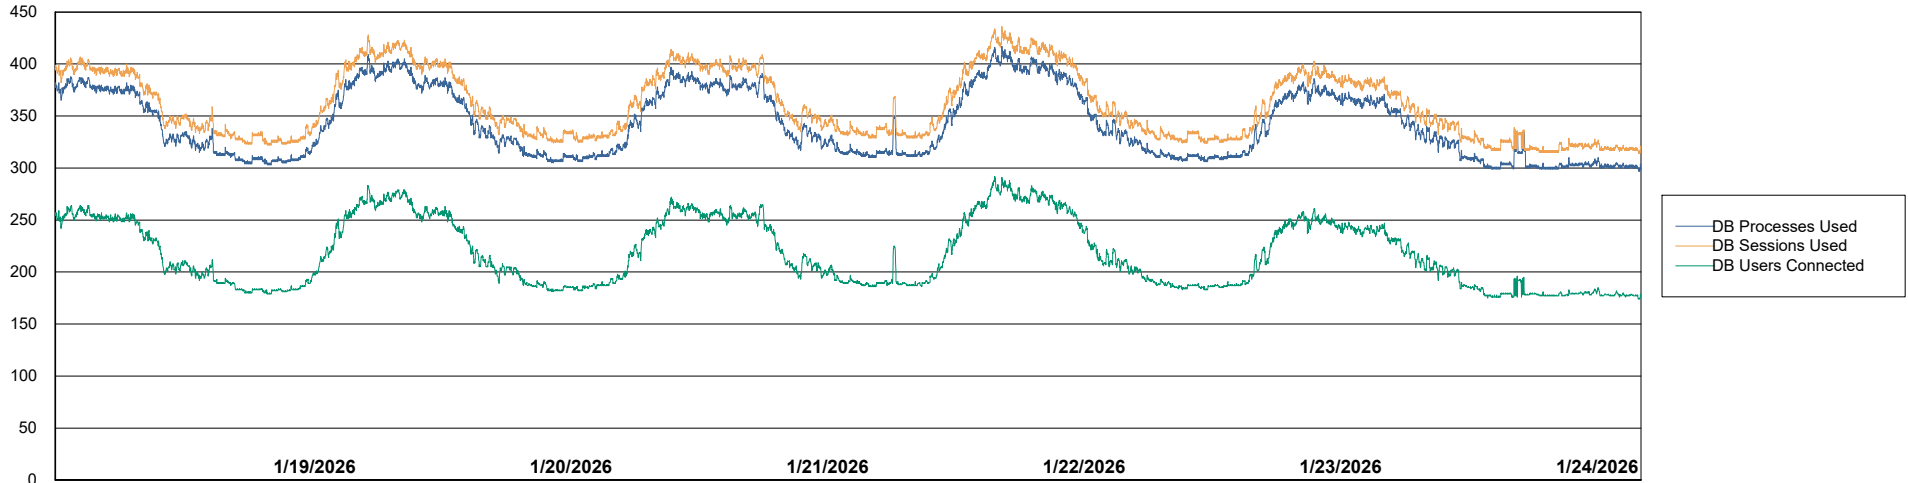

Weekly SLA Customer Report

Customer KLH_Production (24/7)
Database ID 139

Database Performance KLH_PRD_SRSBIDB02_ABS1

Weekly SLA Customer Report

Customer KLH_Production (24/7)
Database ID 139

Database Performance KLH_PRD_SRSD01_ABS1