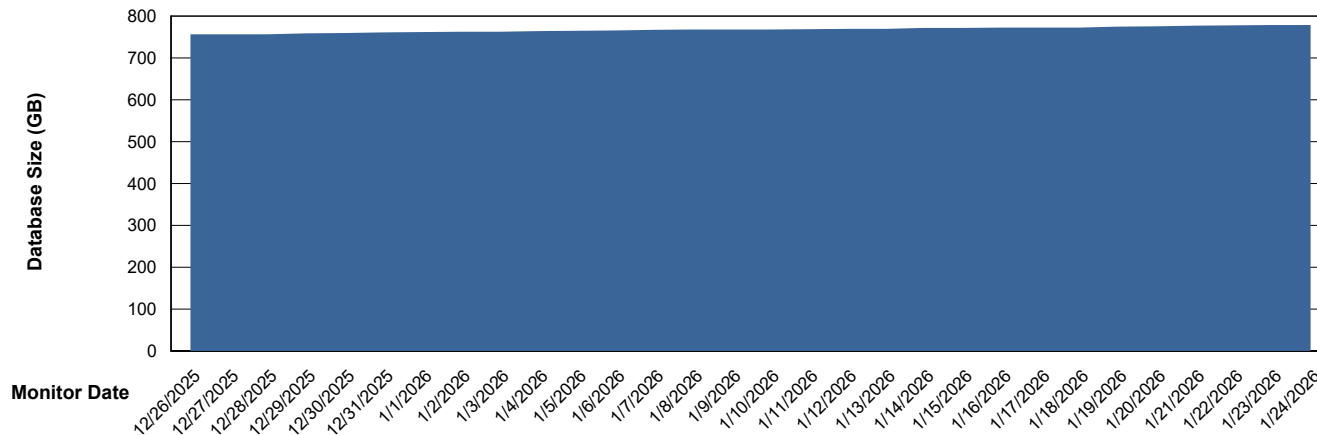

Customer KLH_Production (24/7)
Database ID 139

DATABASE SIZE KLH_PRD_SRSBIDB02_ABS1

Database growth over last month

DATABASE SIZE KLH_PRD_SRSDB01_ABS1

Database growth over last month

Weekly SLA Customer Report