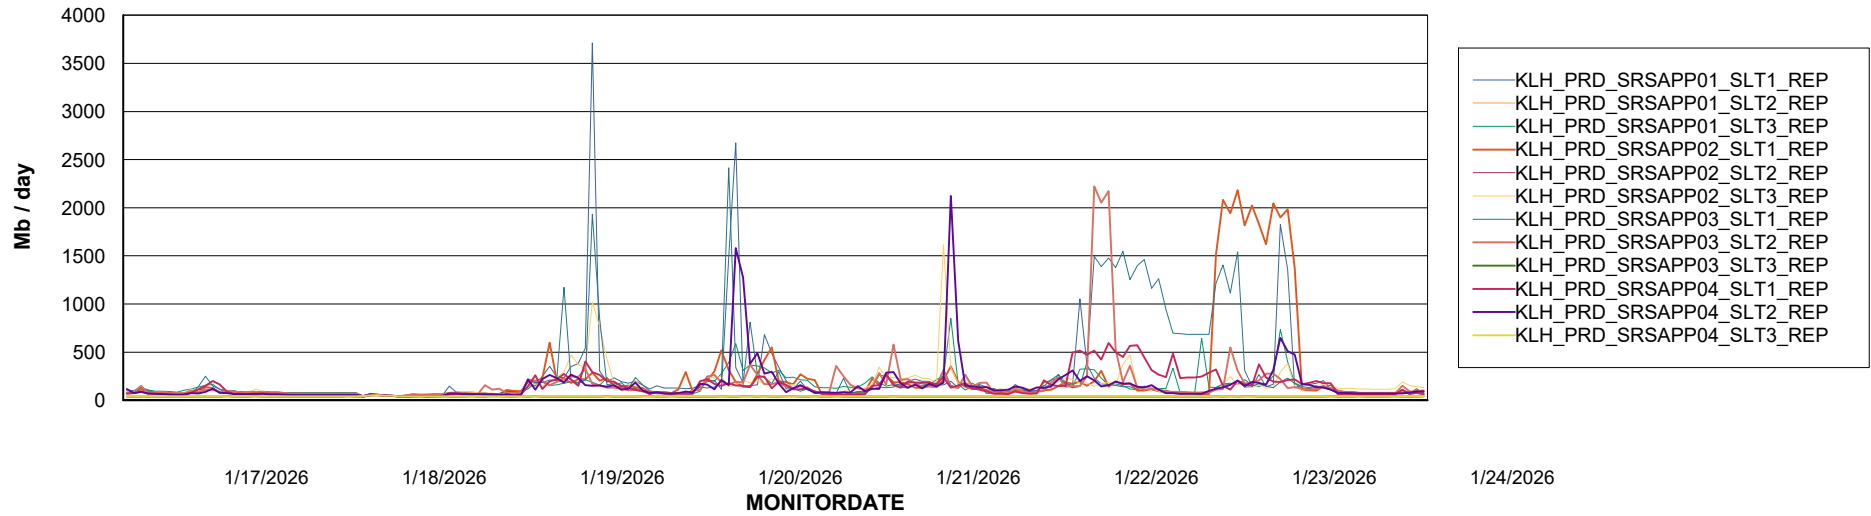

ABSSolute Application ReportServer Services

Avg memory used per ReportServer Service