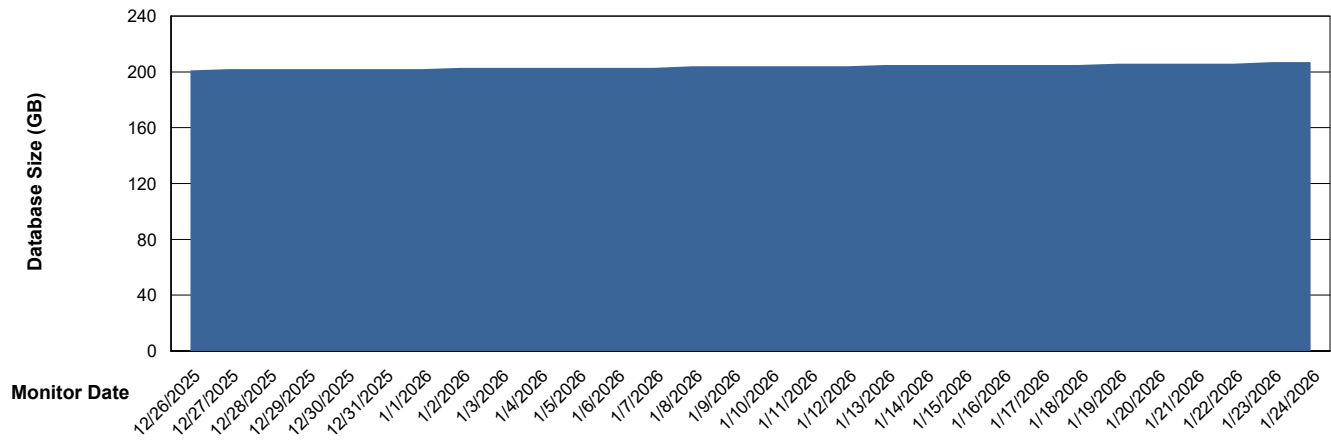

DATABASE SIZE KBR-DBS1-TOR_PROD_ABS1

Database growth over last month