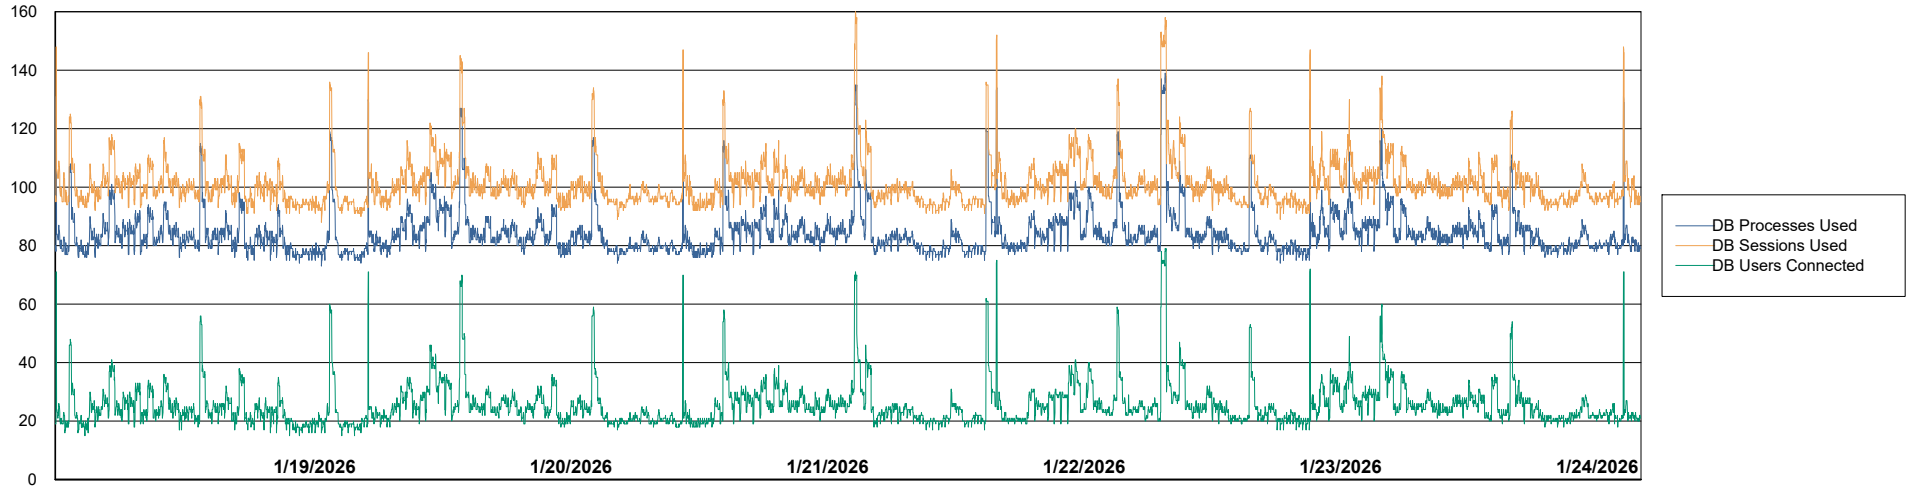

Database Performance KBR-BI-TOR_PROD_ABS1