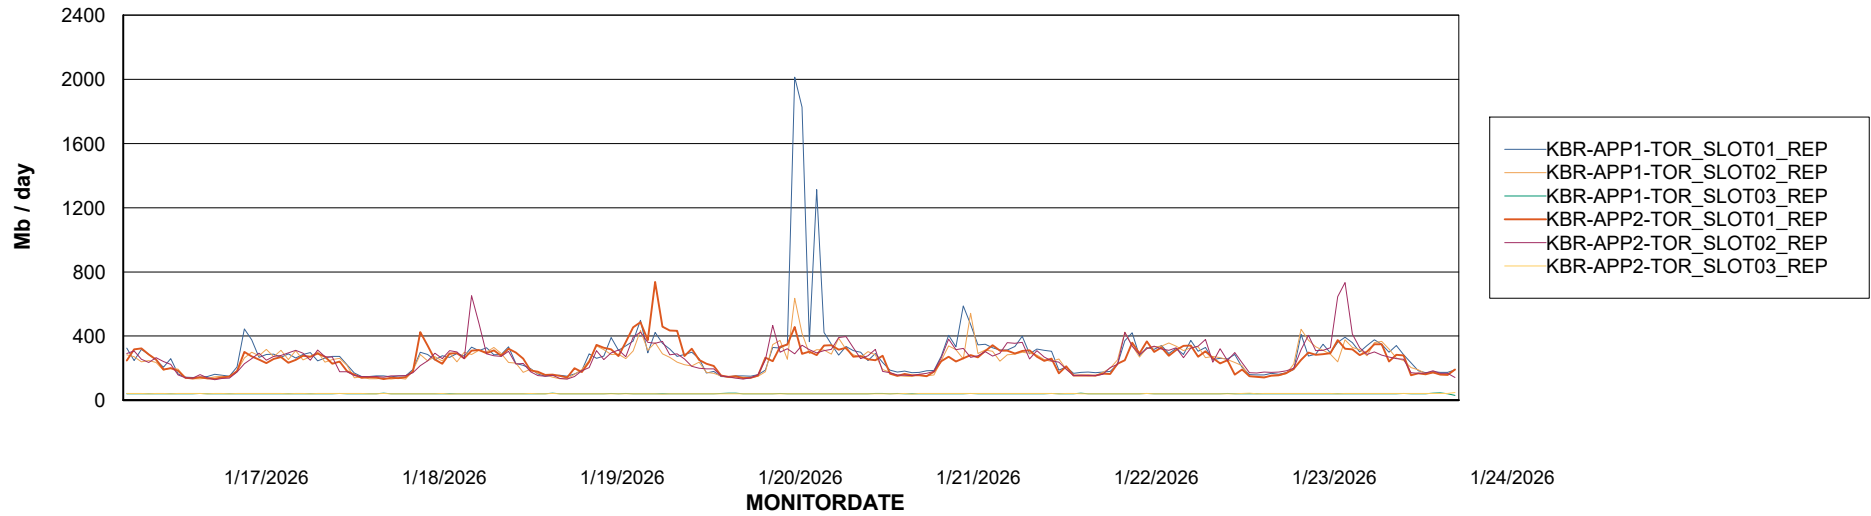

ABSSolute Application ReportServer Services

Avg memory used per ReportServer Service