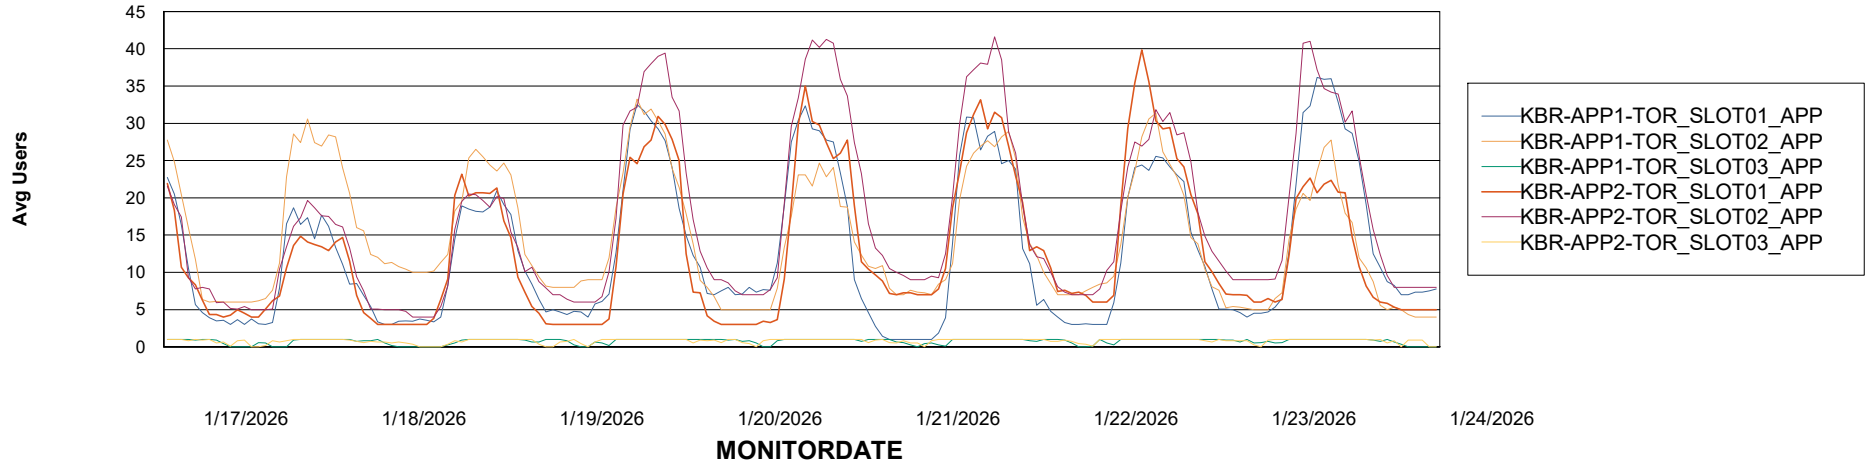

Avg users per day per ABS server