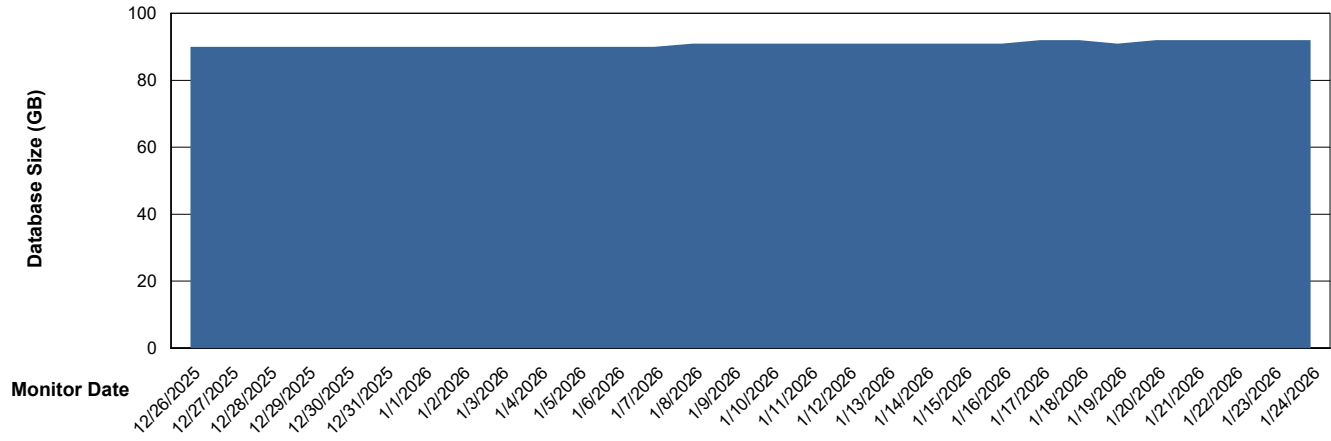

DATABASE SIZE KBR-BI-TOR_PROD_ABS1

Database growth over last month