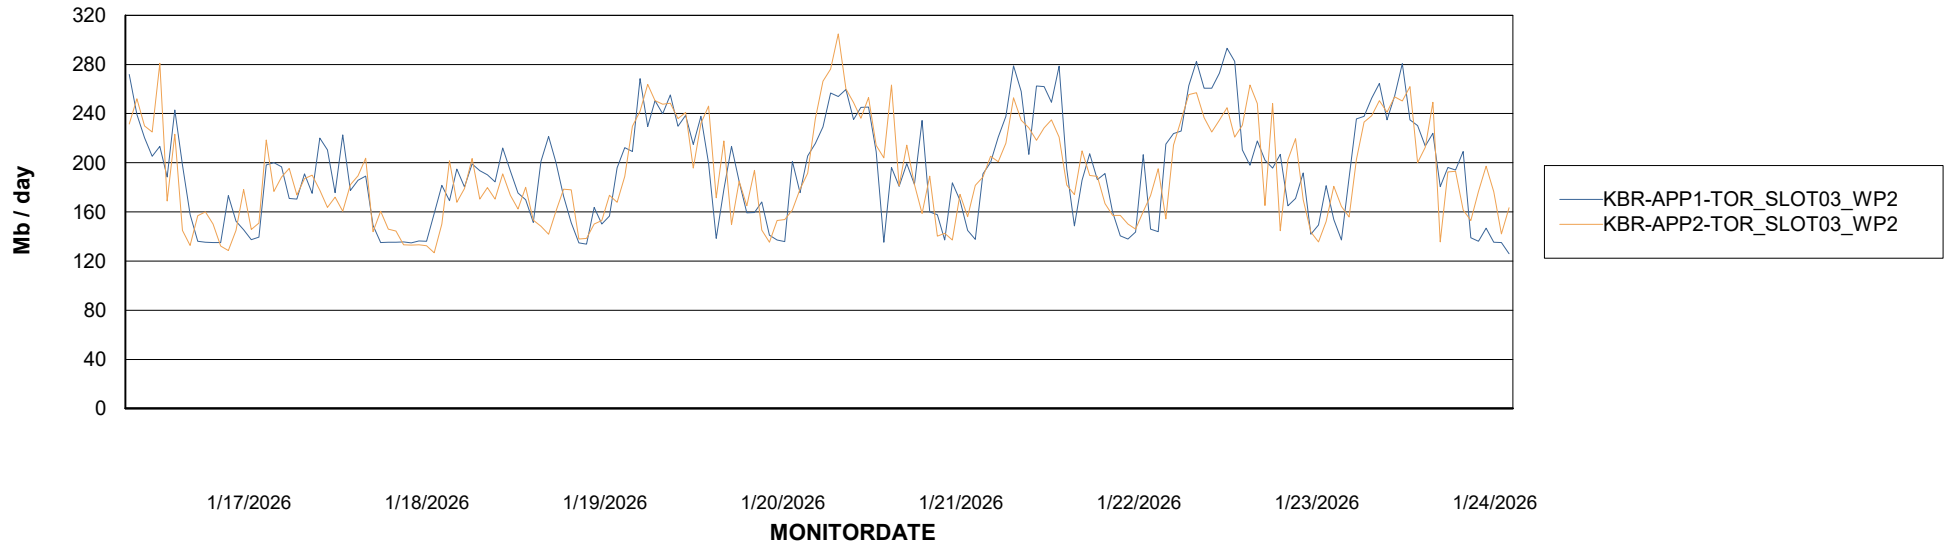

ABSolute Web Component Services

Avg memory used per ABS Web component