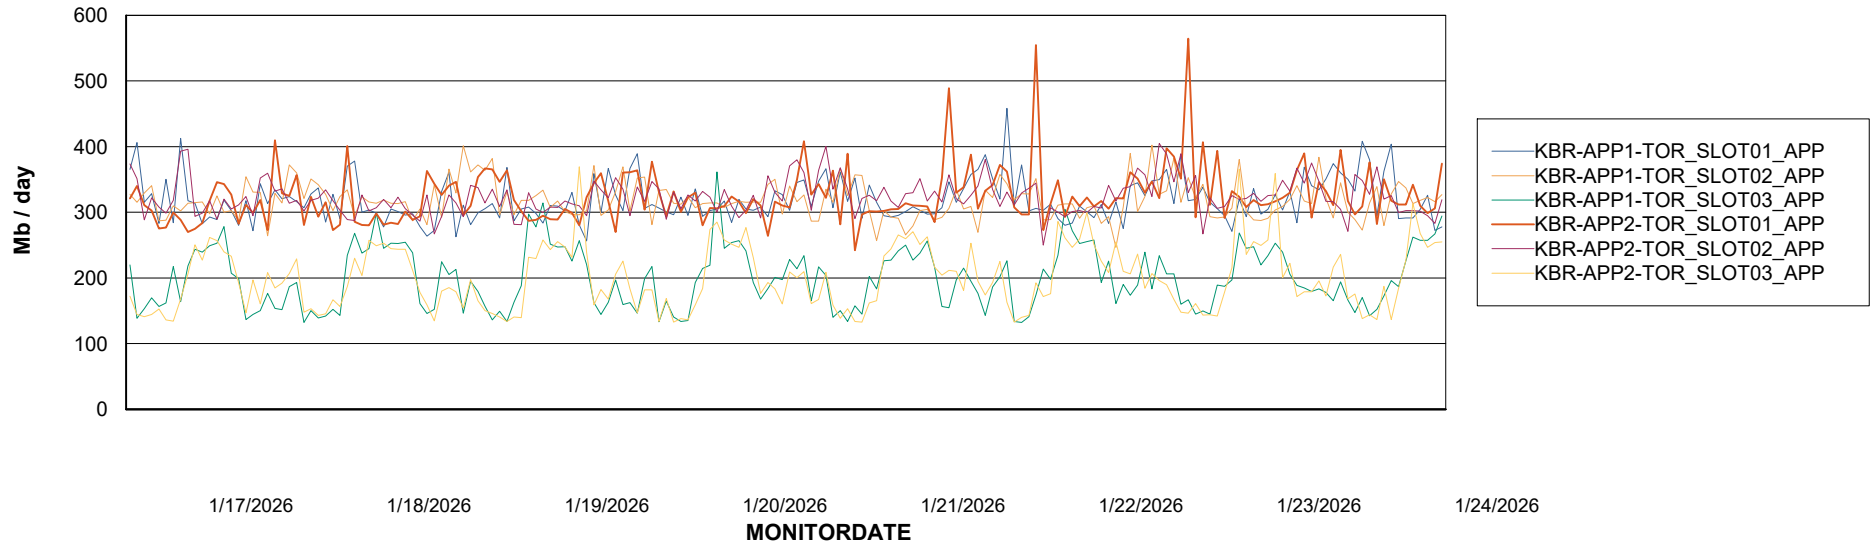

ABSSolute Application Server Services

Avg memory used per ABS Server Service