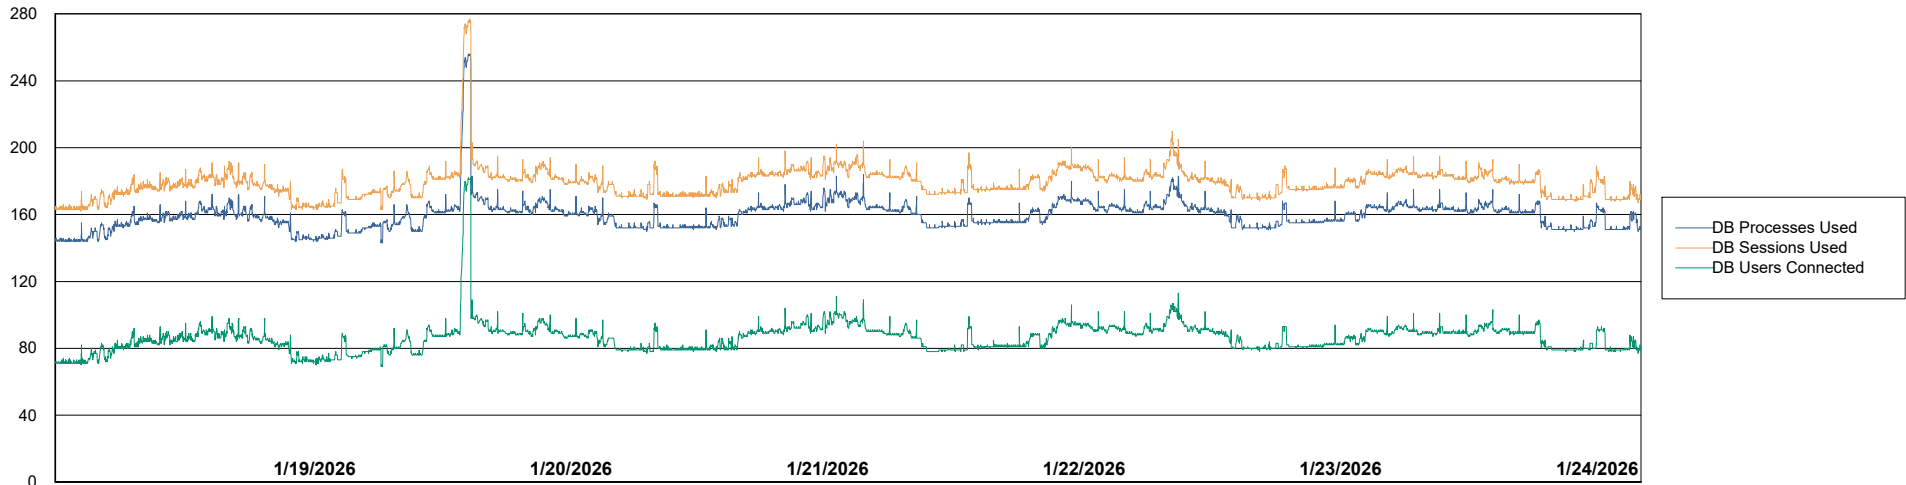

Database Performance KBR-DBS1-TOR_PROD_ABS1