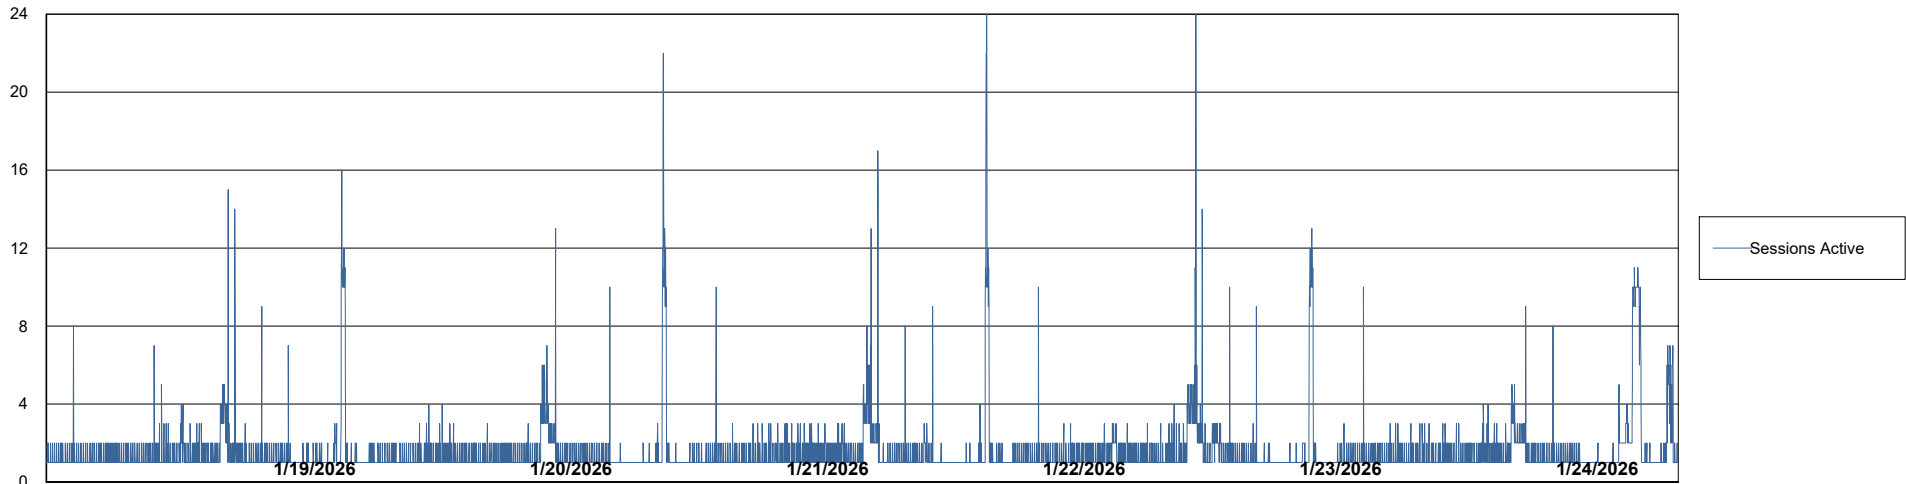

Database Performance KBR-DBS1-TOR_PROD_ABS1