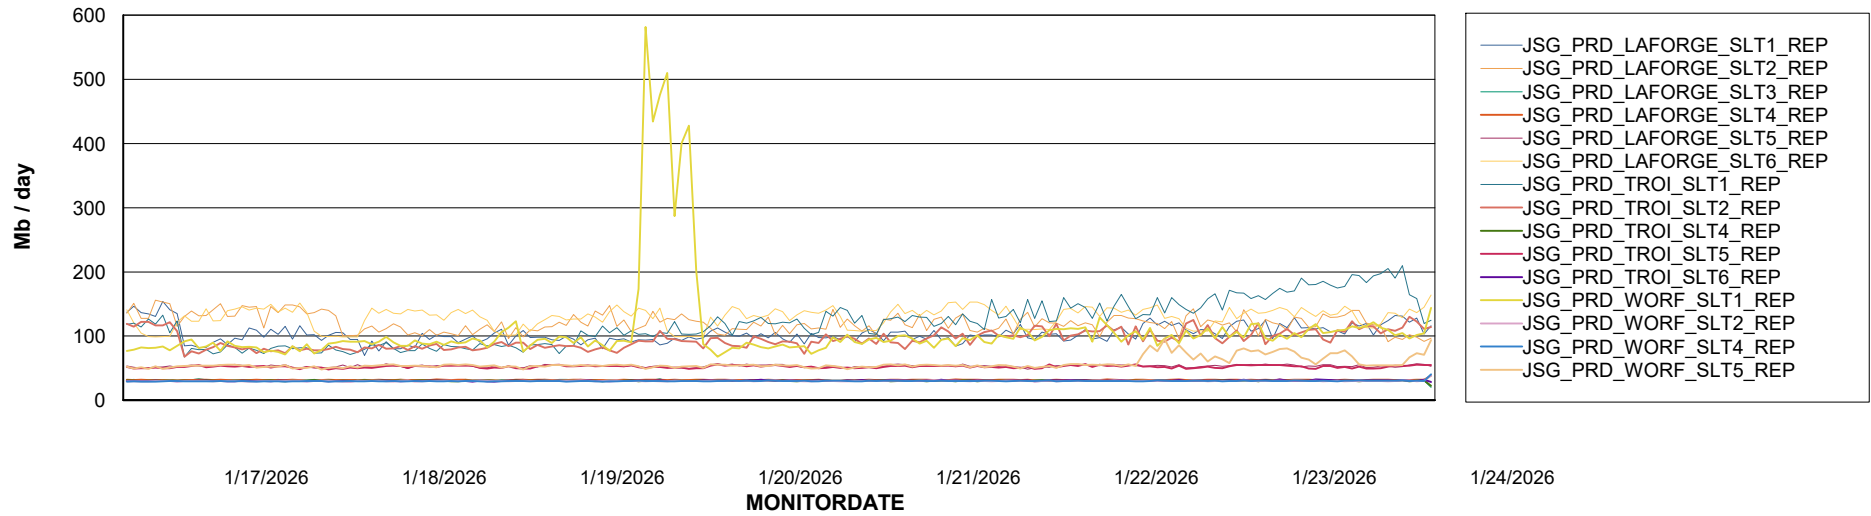

ABSSolute Application ReportServer Services

Avg memory used per ReportServer Service