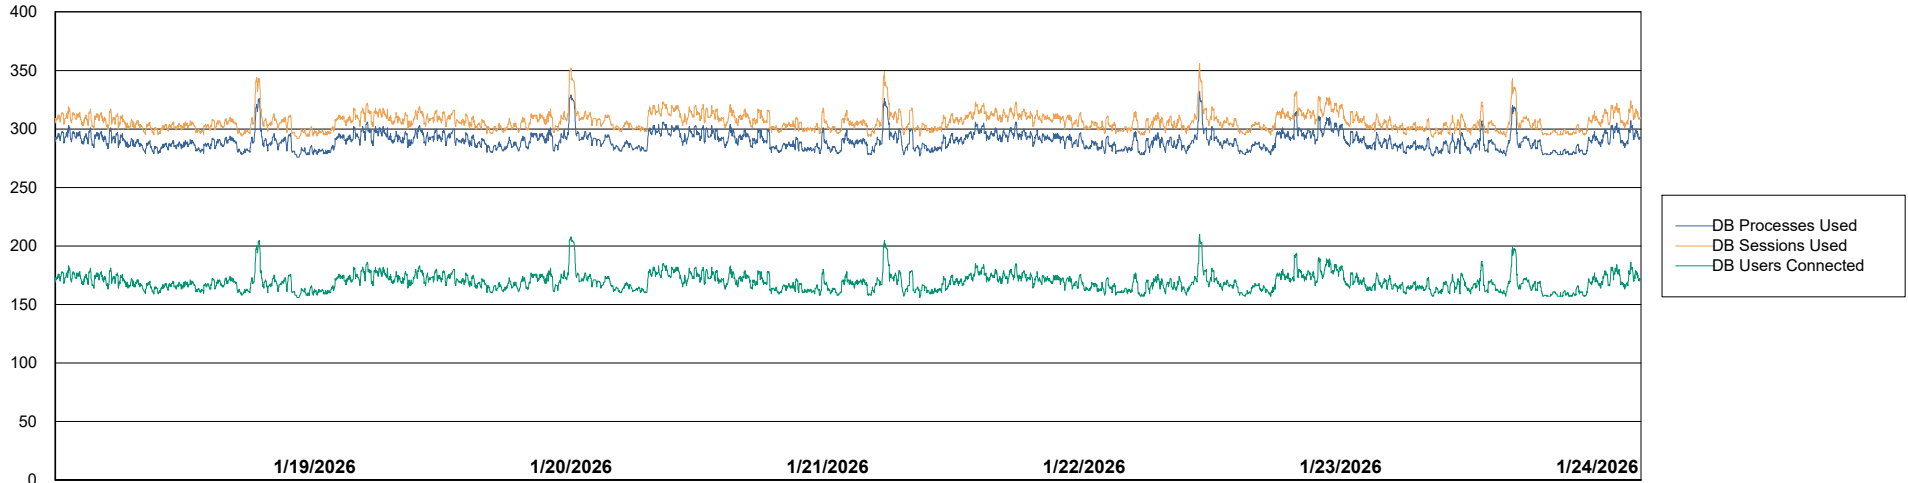

Database Performance JSG_PRD_RIKER_DB_HSBABS1