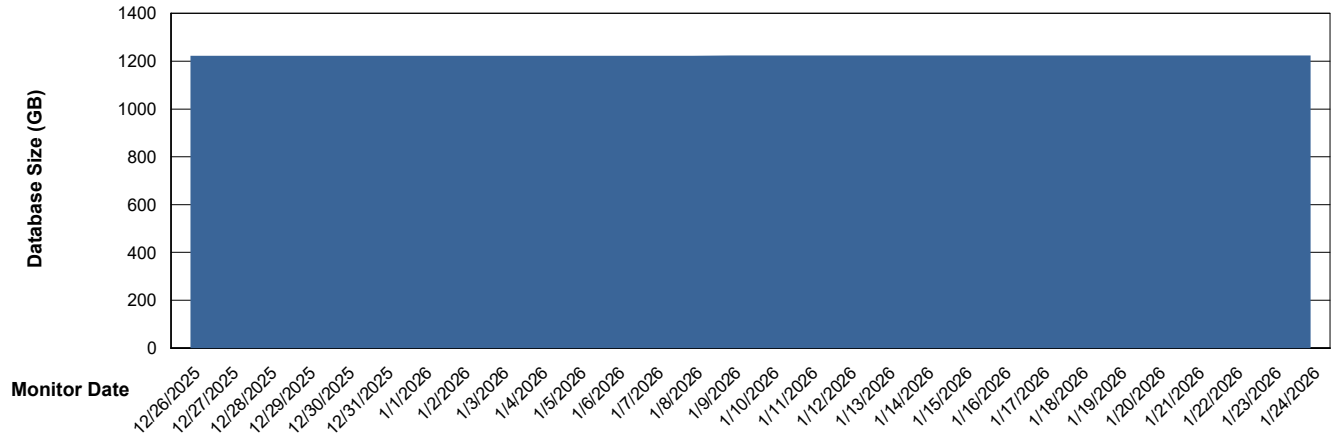

Weekly SLA Customer Report

Customer JSG_Production (24/7)
Database ID 102

Database Performance JSG_PRD_RIKER_DB_HSBABS1

Weekly SLA Customer Report

Customer JSG_Production (24/7)
Database ID 102

DATABASE SIZE Future JSG_PRD_HVL-VS-ABSOBI_DB_ABS1

Database growth over last month

DATABASE SIZE JSG_PRD_BASHIR_DB_ABS1

Database growth over last month

Weekly SLA Customer Report

Customer JSG_Production (24/7)
Database ID 102

DATABASE SIZE JSG_PRD_RIKER_DB_HSBABS1

Database growth over last month

Weekly SLA Customer Report

Customer JSG_Production (24/7)
 Database ID 102

Database Tablespace Future JSG_PRD_HVL-VS-ABSOBI_DB_ABS1

Date	Tablespace Name	Filesize (Gb)	Usedsize (Gb)	Percentage free
1/24/2026	ABSDATA	250	196	22
	INDX	236	194	18
1/23/2026	ABSDATA	250	196	22
	INDX	236	194	18
1/22/2026	ABSDATA	250	196	22
	INDX	236	194	18
1/21/2026	ABSDATA	250	196	22
	INDX	236	194	18
1/20/2026	ABSDATA	206	196	5
	INDX	204	194	5