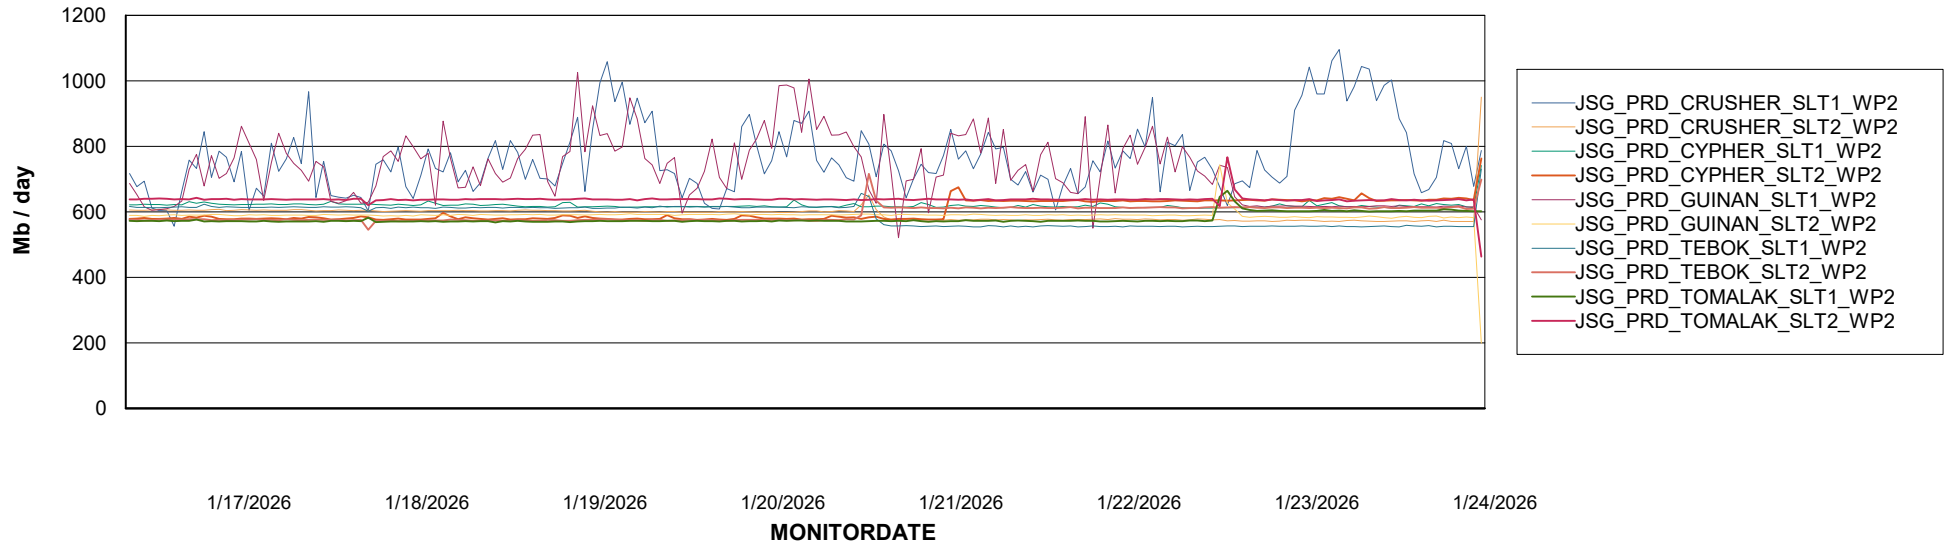

ABSSolute Web Component Services

Avg memory used per ABS Web component