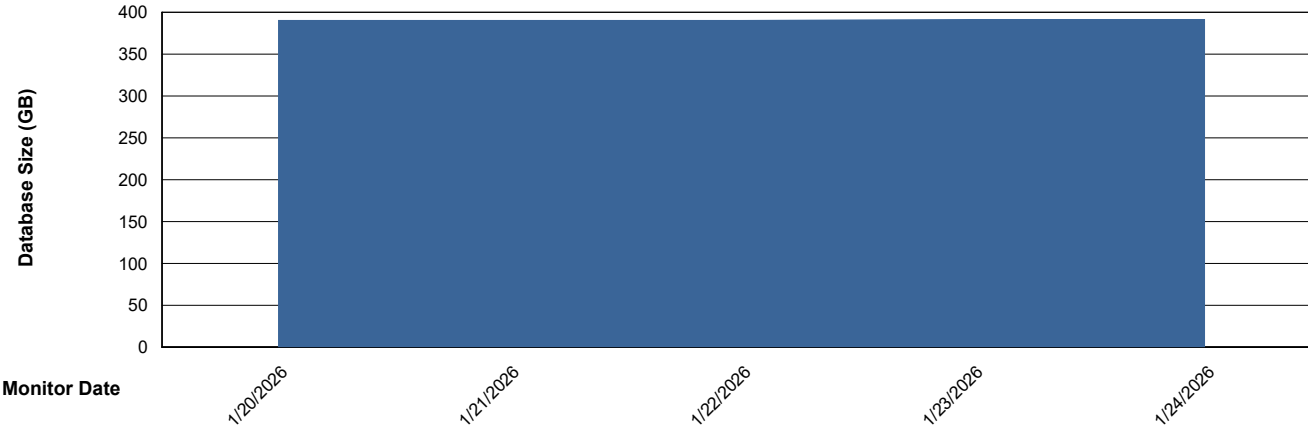

Weekly SLA Customer Report

Customer JSG_Production (24/7)
Database ID 102

Database Performance JSG_PRD_RIKER_DB_HSBABS1

Weekly SLA Customer Report

Customer JSG_Production (24/7)
Database ID 102

DATABASE SIZE Future JSG_PRD_HVL-VS-ABSOBI_DB_ABS1

Database growth over last month

DATABASE SIZE JSG_PRD_BASHIR_DB_ABS1

Database growth over last month

Weekly SLA Customer Report

Customer JSG_Production (24/7)
Database ID 102

DATABASE SIZE JSG_PRD_RIKER_DB_HSBABS1