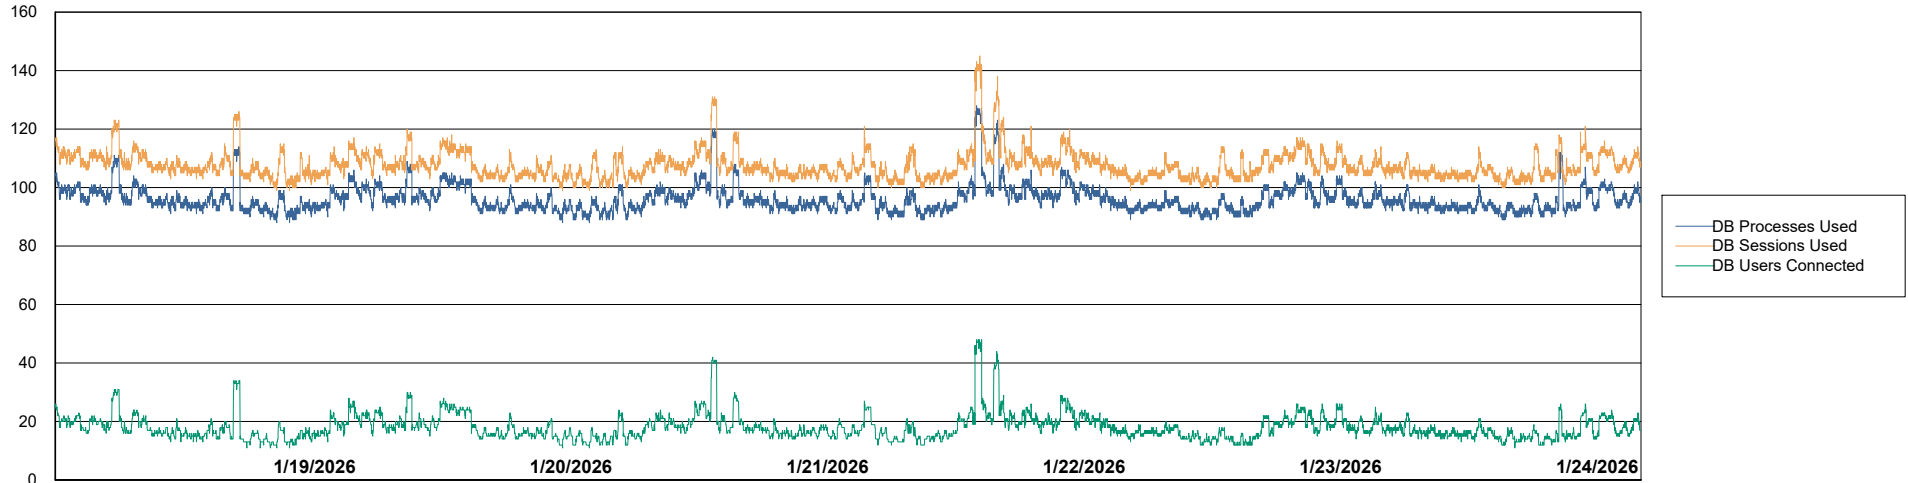

Database Performance JSG_PRD_BASHIR_DB_ABS1