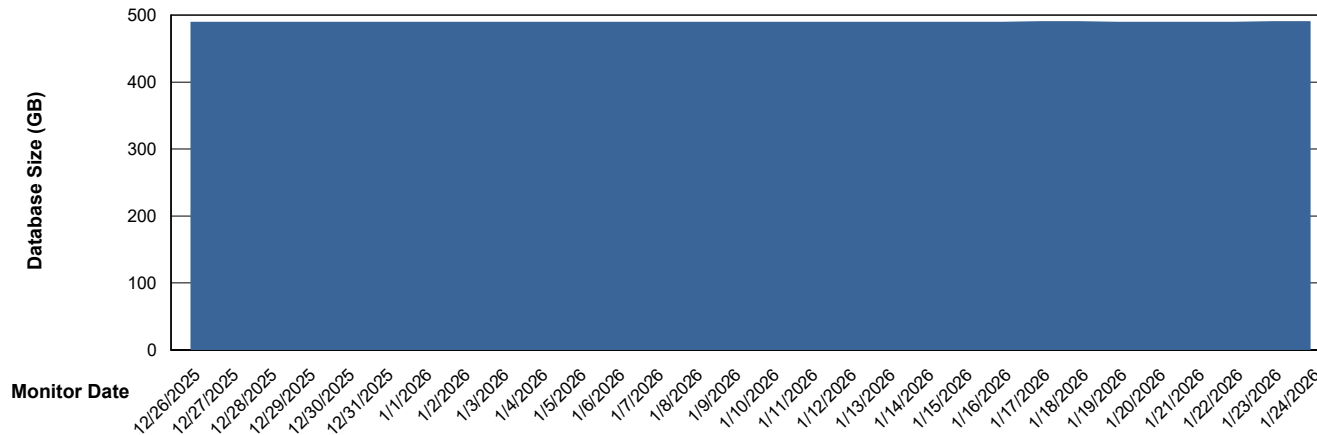

Weekly SLA Customer Report

Customer JSG_Production (24/7)
Database ID 102

Database Performance JSG_PRD_RIKER_DB_HSBABS1

Weekly SLA Customer Report

Customer JSG_Production (24/7)
Database ID 102

DATABASE SIZE Future JSG_PRD_HVL-VS-ABSOBI_DB_ABS1

Database growth over last month

DATABASE SIZE JSG_PRD_BASHIR_DB_ABS1

Database growth over last month

Weekly SLA Customer Report

Customer JSG_Production (24/7)
Database ID 102

DATABASE SIZE JSG_PRD_RIKER_DB_HSBABS1