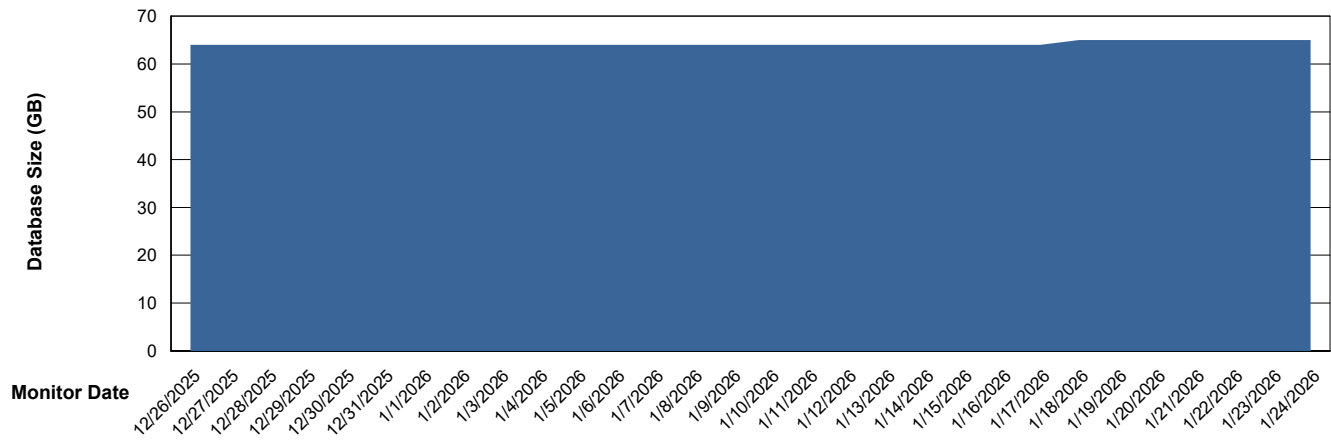

DB Processes Max 1,000
DB Sessions Max 0

Weekly SLA Customer Report

Customer ELJ Production
Database ID 72

Database Performance ELJ_PRD_FRASEQXPRDDB03_ABS1

Weekly SLA Customer Report

Customer ELJ Production
Database ID 72

DATABASE SIZE ELJ_PRD_FRASEQXPRDDB01_ABS1

Database growth over last month

DATABASE SIZE ELJ_PRD_FRASEQXPRDDB03_ABS1

Database growth over last month

Weekly SLA Customer Report

Customer ELJ Production
 Database ID 72