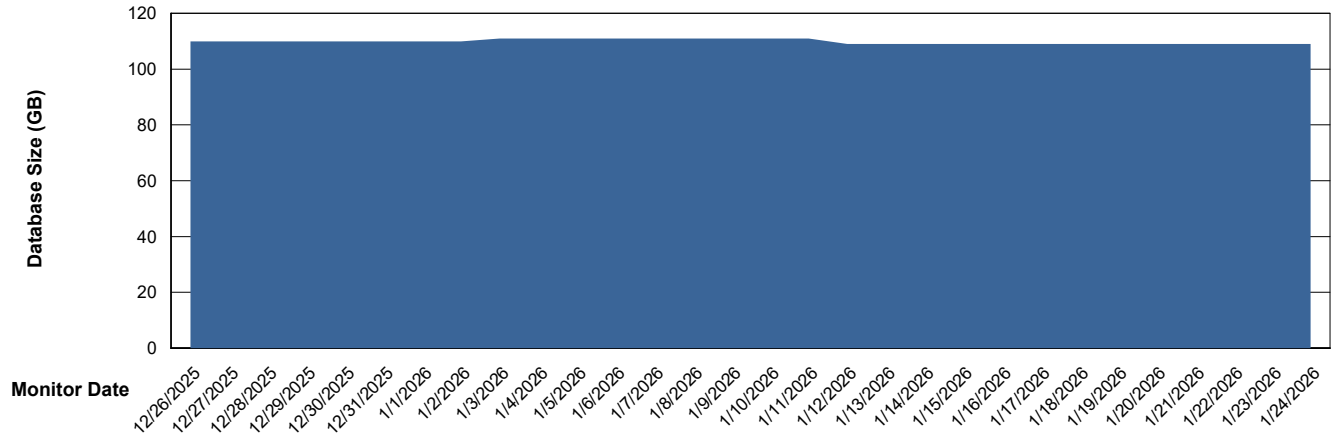

DB Processes Max 1,000
DB Sessions Max 0

Weekly SLA Customer Report

Customer ELJ Production
Database ID 72

Database Performance ELJ_PRD_FRASEQXPRDDB03_ABS1

Weekly SLA Customer Report

Customer ELJ Production
Database ID 72

DATABASE SIZE ELJ_PRD_FRASEQXPRDDB01_ABS1

Database growth over last month

DATABASE SIZE ELJ_PRD_FRASEQXPRDDB03_ABS1

Database growth over last month

Weekly SLA Customer Report

Customer ELJ Production
 Database ID 72