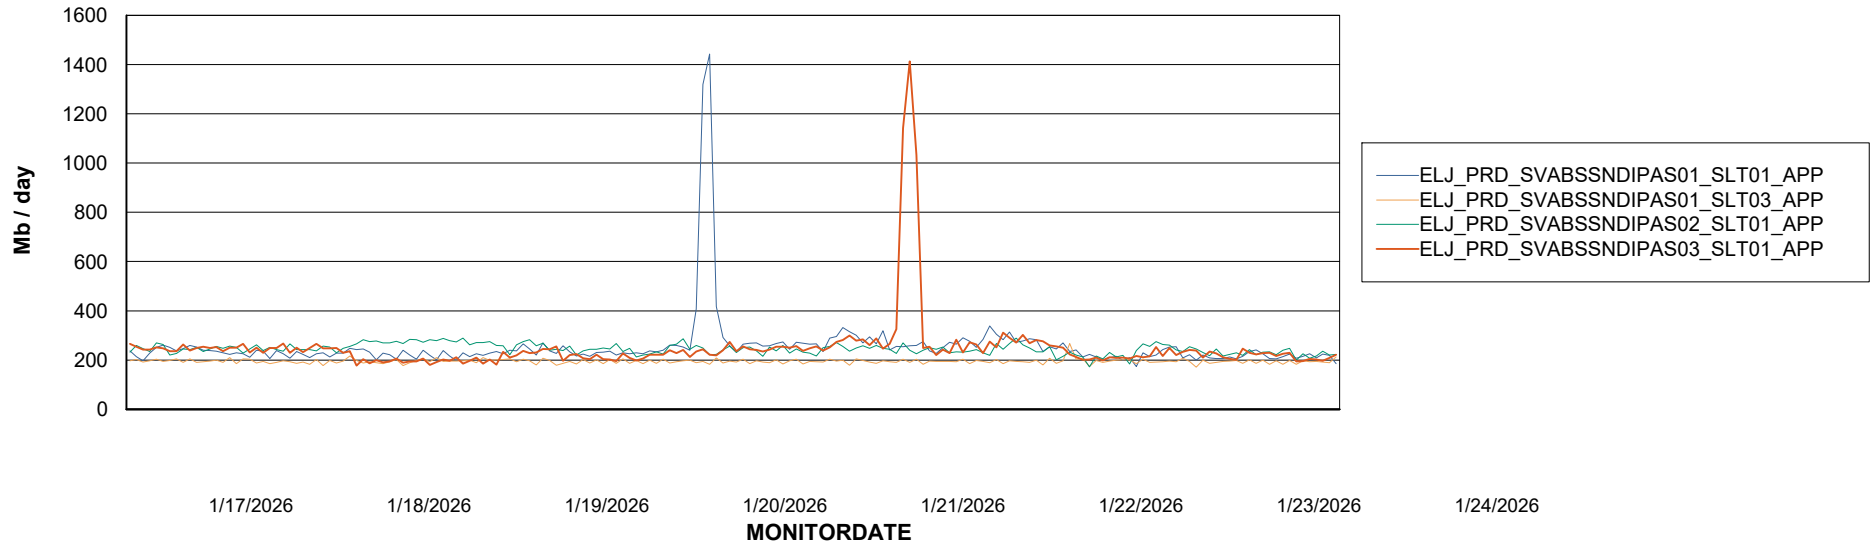

ABSolute Application Server Services

Avg memory used per ABS Server Service