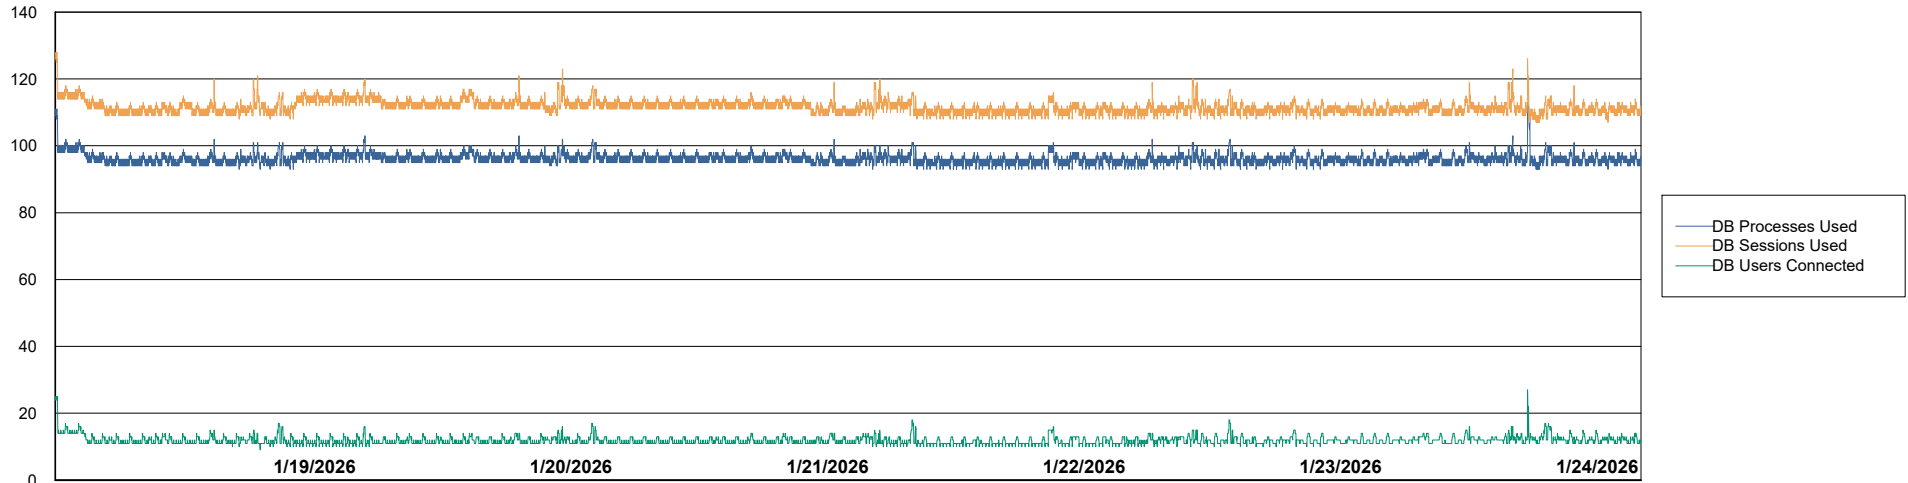

DB Processes Max 1,000
DB Sessions Max 0

Weekly SLA Customer Report

Customer ELJ Production
Database ID 72

Database Performance ELJ_PRD_FRASEQXPRDDB03_ABS1

Weekly SLA Customer Report

Customer ELJ Production
Database ID 72