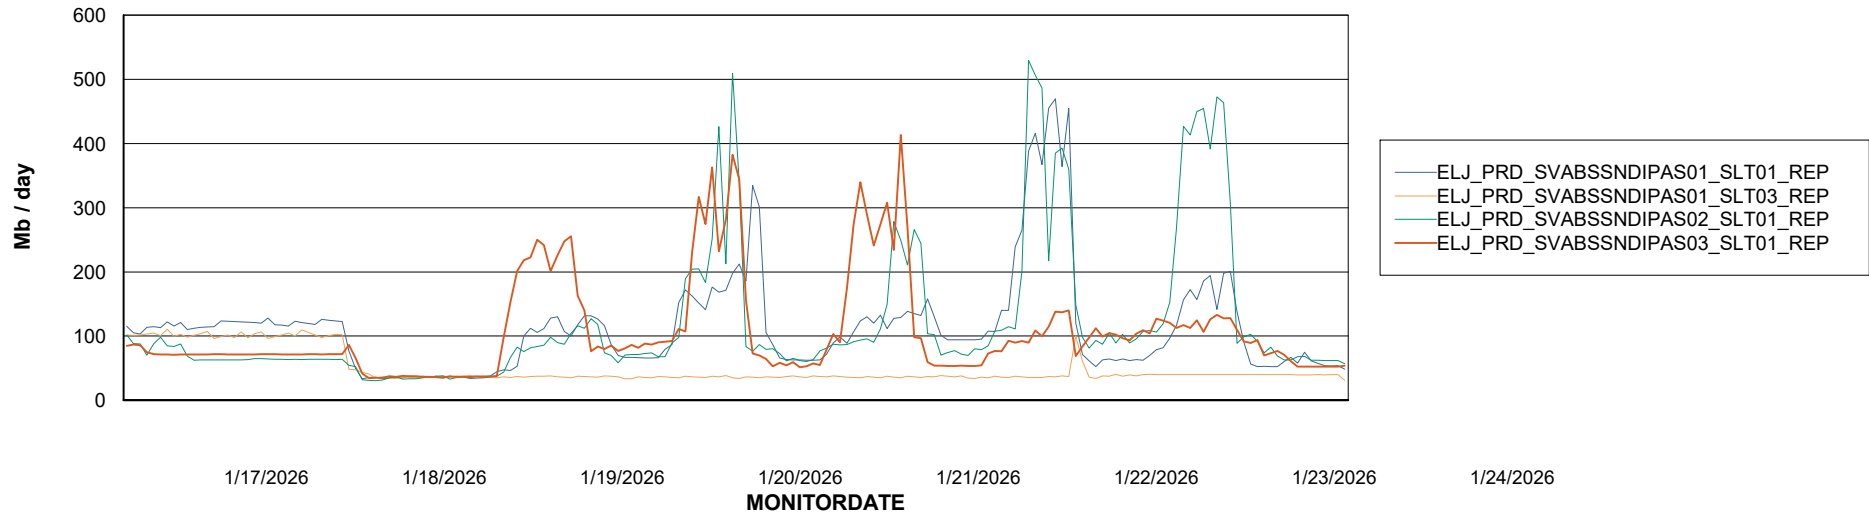

Avg memory used per ABS Server Service

Avg users per day per ABS server

Weekly SLA Customer Report

Customer ELJ Production
Database ID 72

ABSSolute Application ReportServer Services

Avg memory used per ReportServer Service