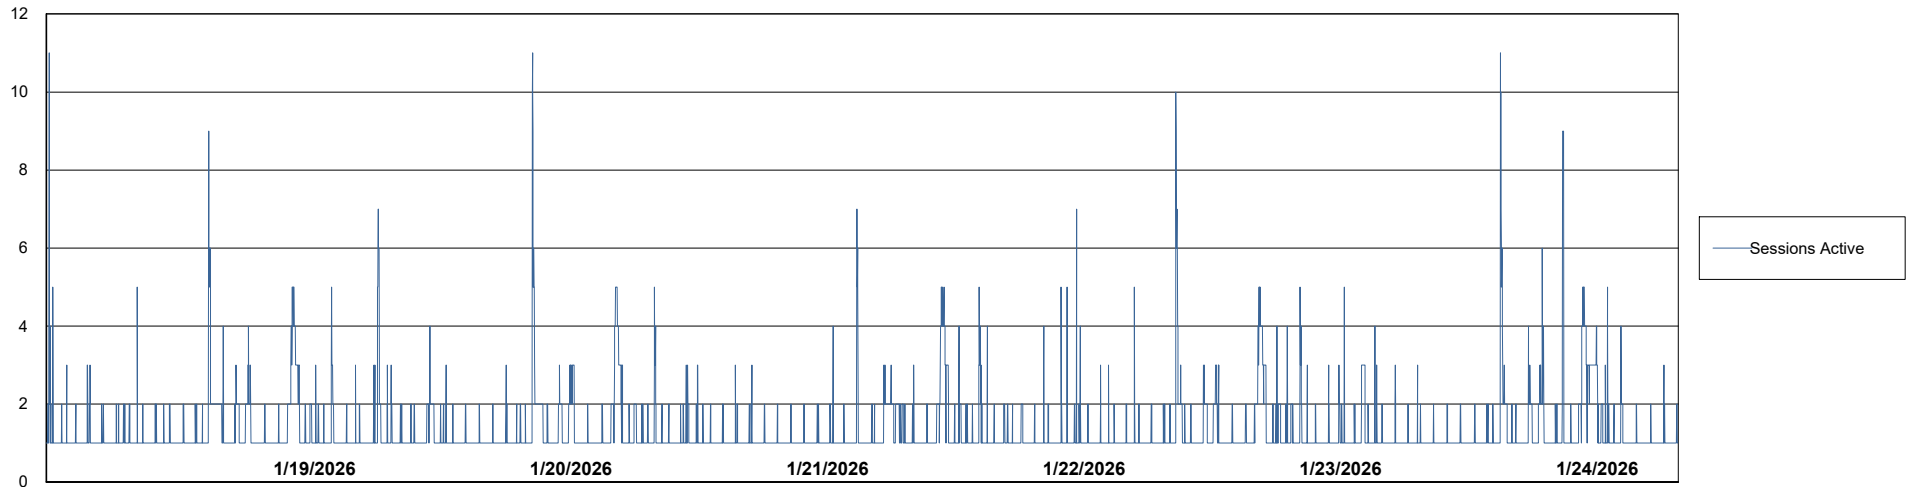

Database Performance ELI_PRD_FRASEQXPRDDB04-BI_ABS1