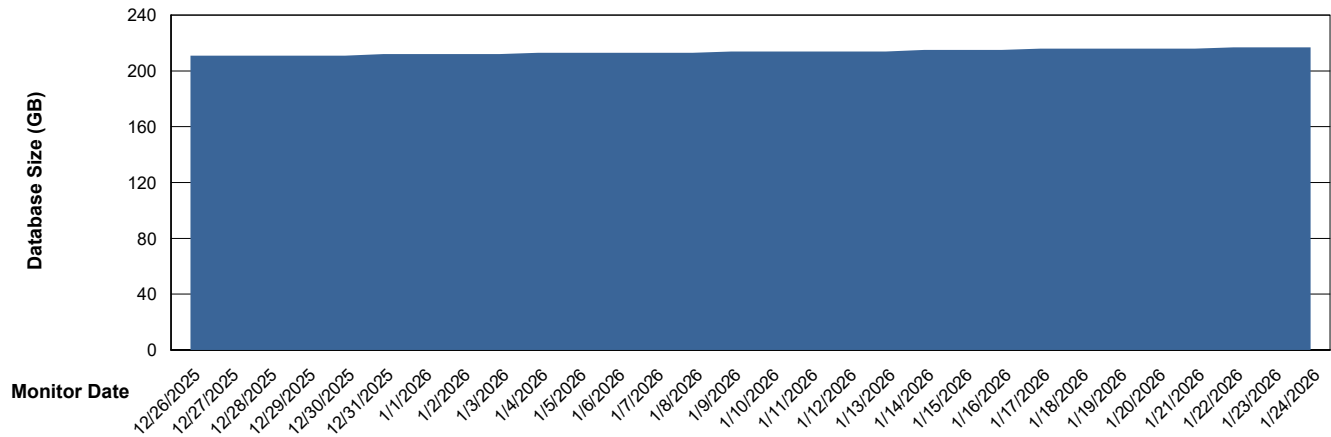

# Weekly SLA Customer Report

Customer ELI\_Production  
Database ID 62

DATABASE SIZE ELI\_PRD\_FRASEQXPRDDB04-BI\_ABS1

### Database growth over last month

DATABASE SIZE ELI\_PRD\_FRASINTPRDDB01\_ABS1

### Database growth over last month