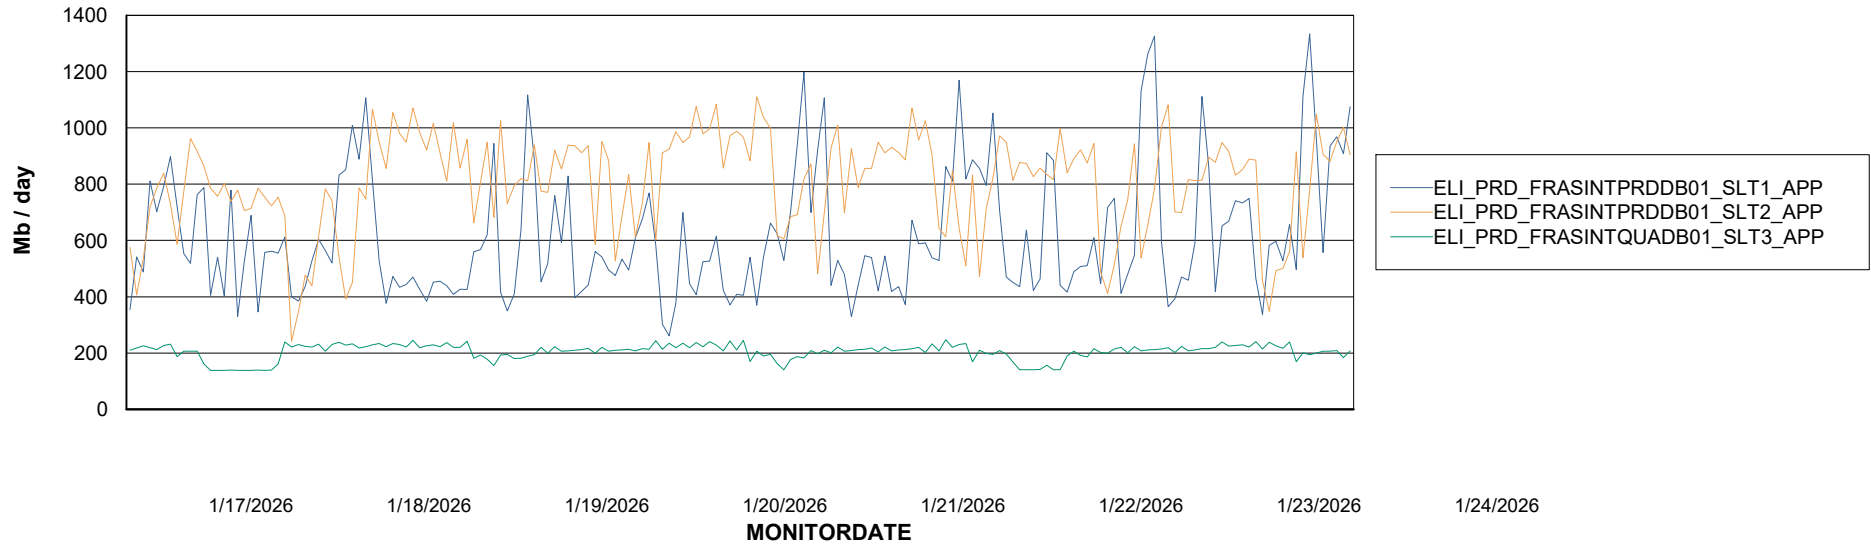

ABSSolute Application Server Services

Avg memory used per ABS Server Service