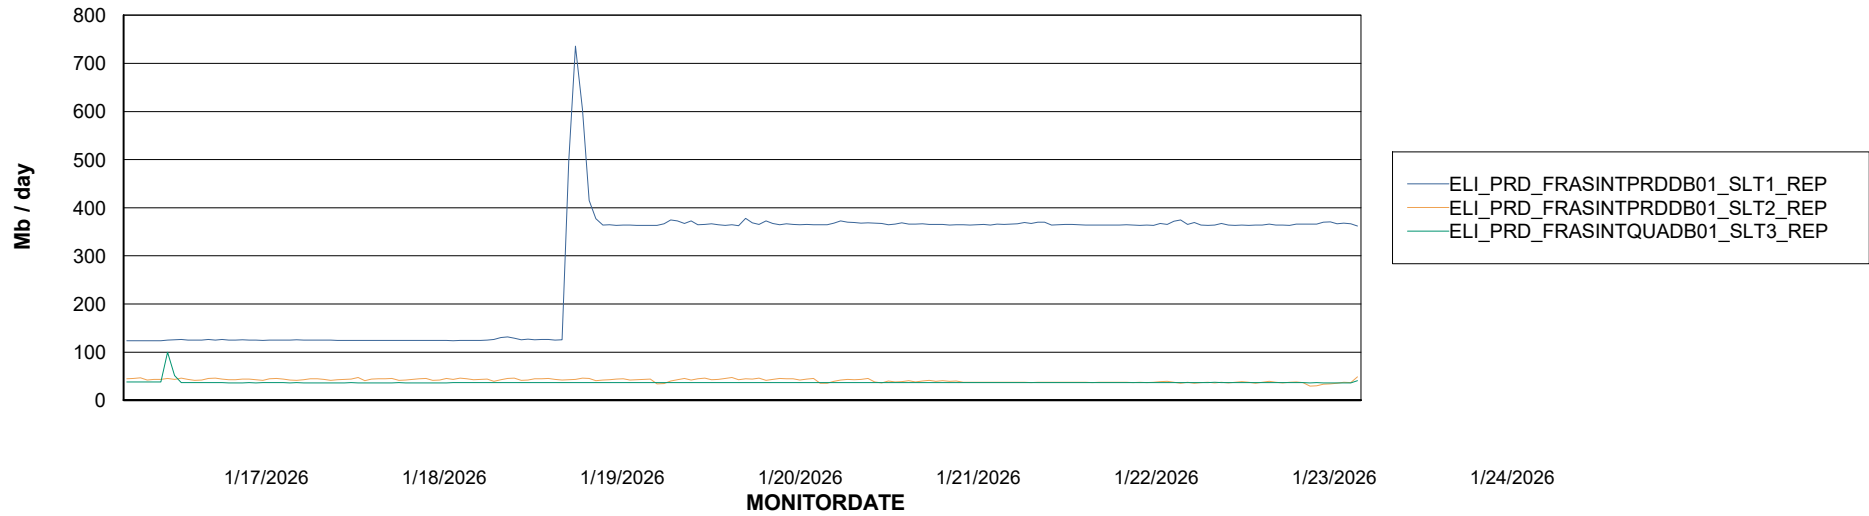

ABSSolute Application ReportServer Services

Avg memory used per ReportServer Service