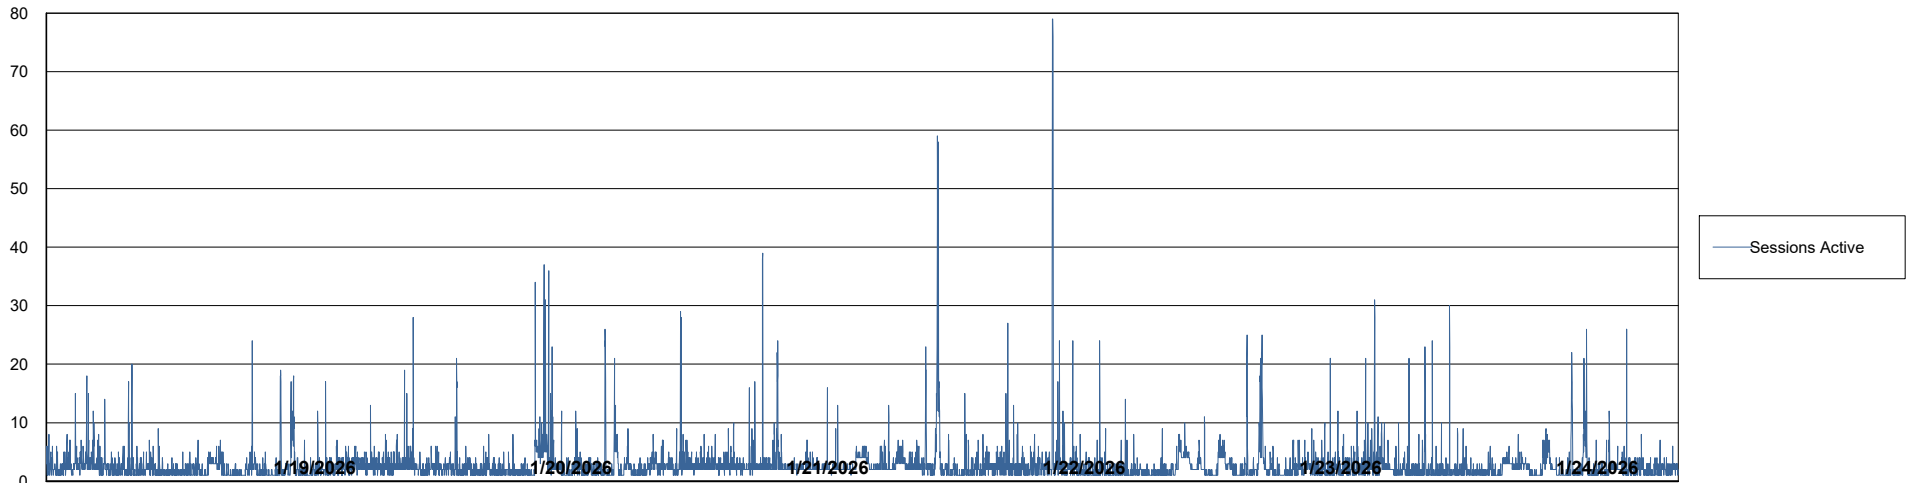

Database Performance ELI_PRD_FRASINTPRDDB01_ABS1