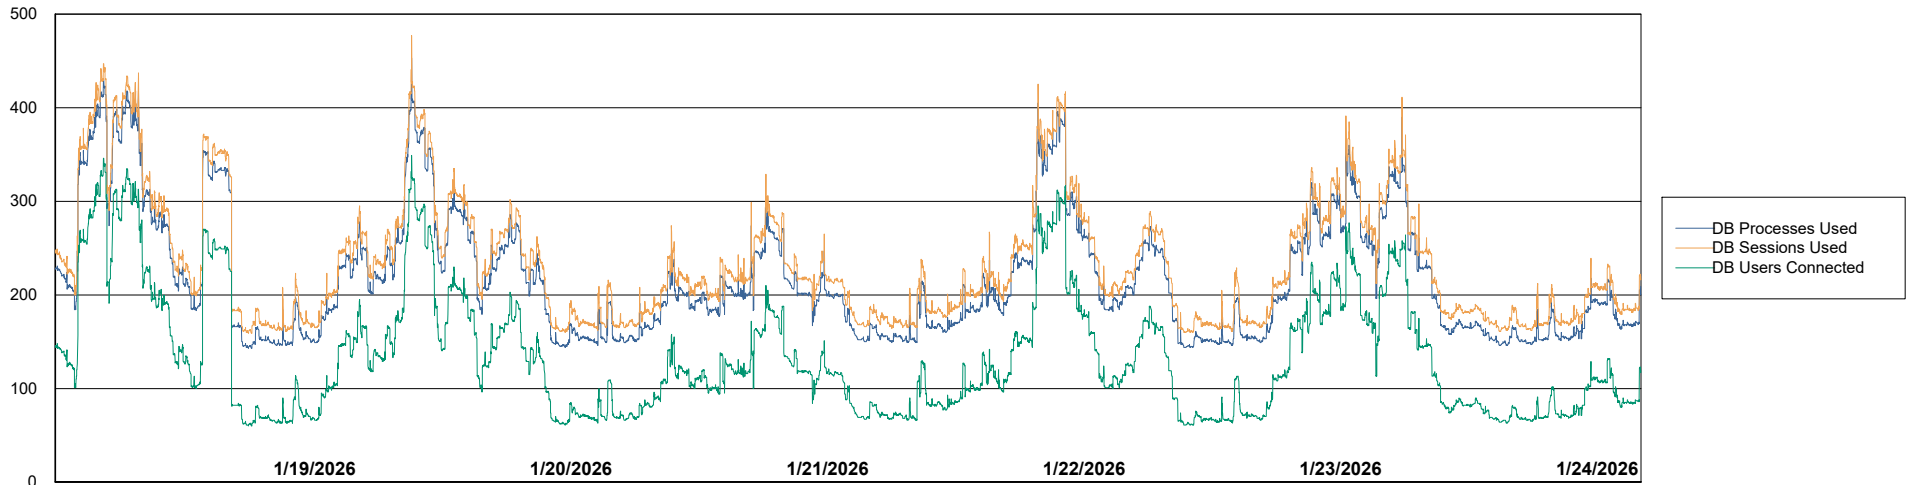

Database Performance ELI_PRD_FRASINTPRDDB01_ABS1