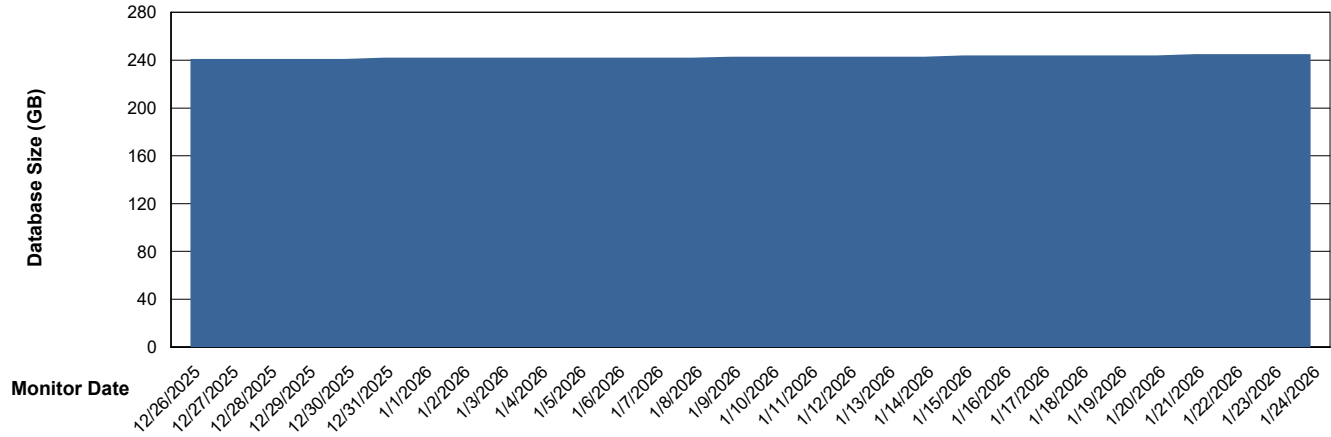

DATABASE SIZE ELI_PRD_FRASEQXPRDDB04-BI_ABS1

Database growth over last month