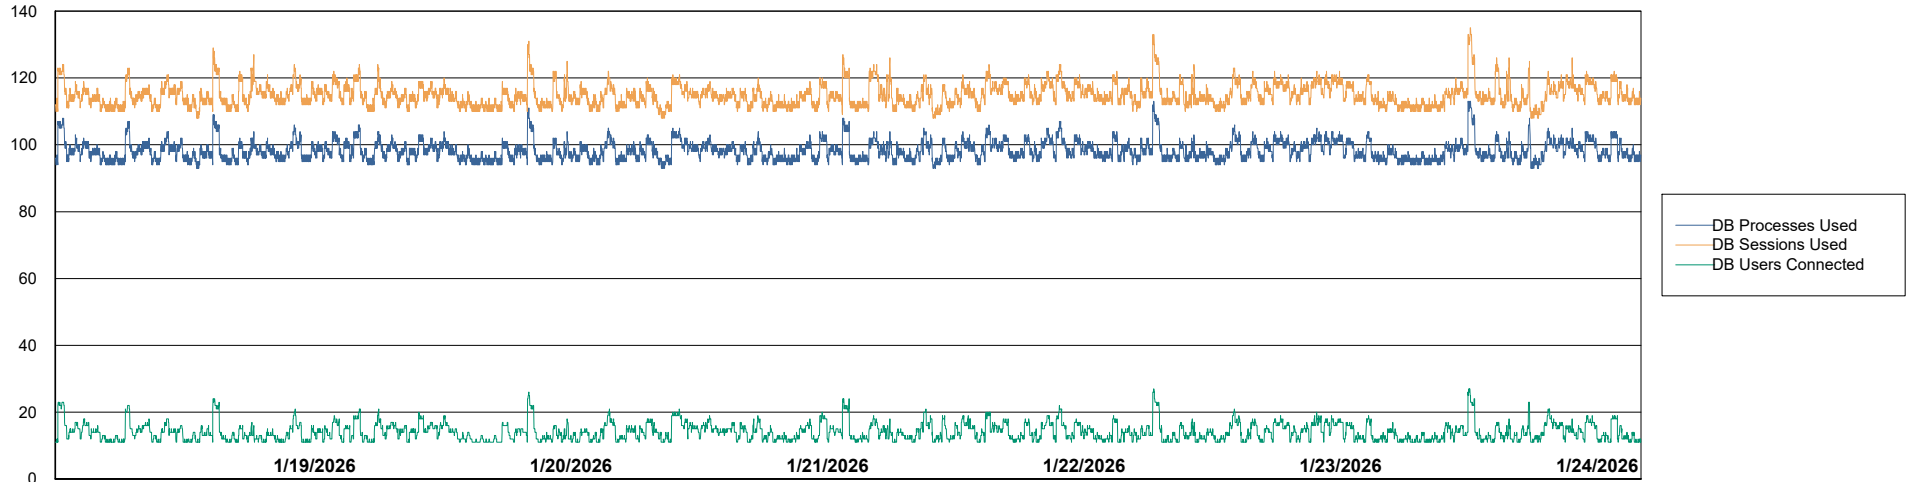

Database Performance ELI_PRD_FRASEQXPRDDB04-BI_ABS1