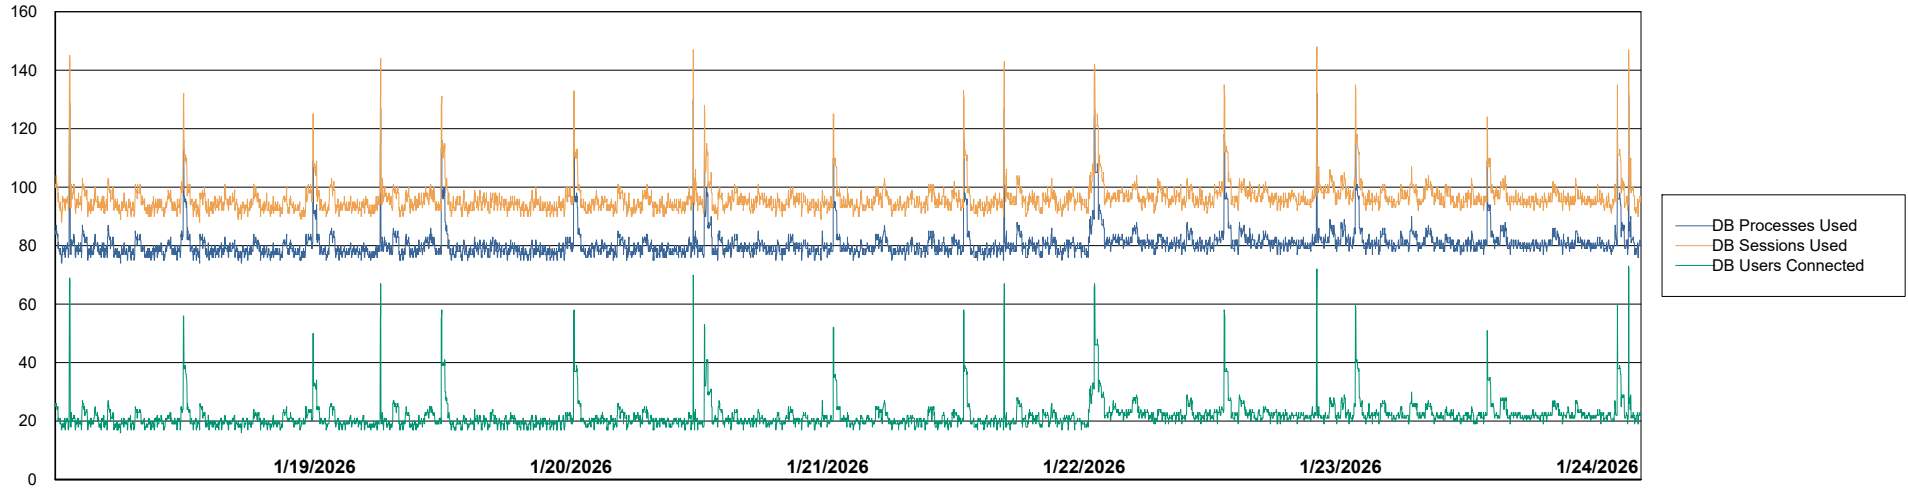

Database Performance ECT-BI-TOR_ABS1