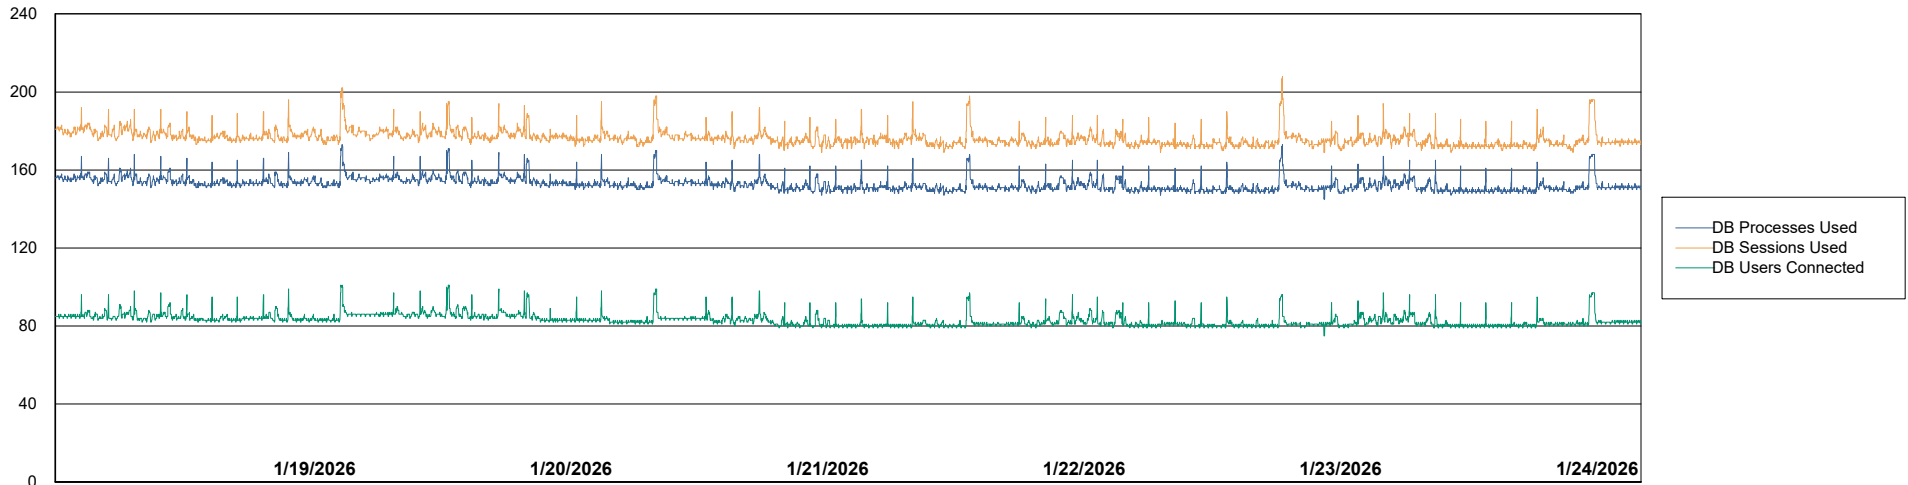

Database Performance ECT-DBS1-TOR_PROD_ABS1