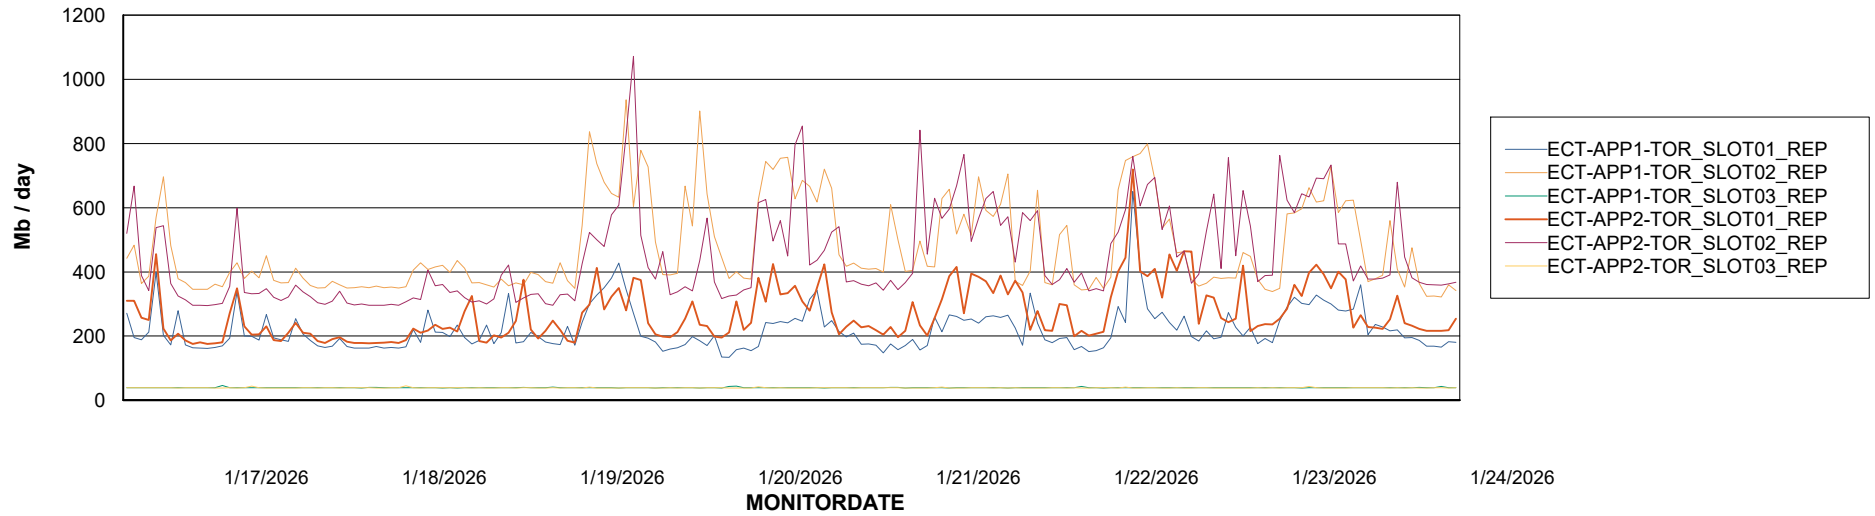

ABSSolute Application ReportServer Services

Avg memory used per ReportServer Service