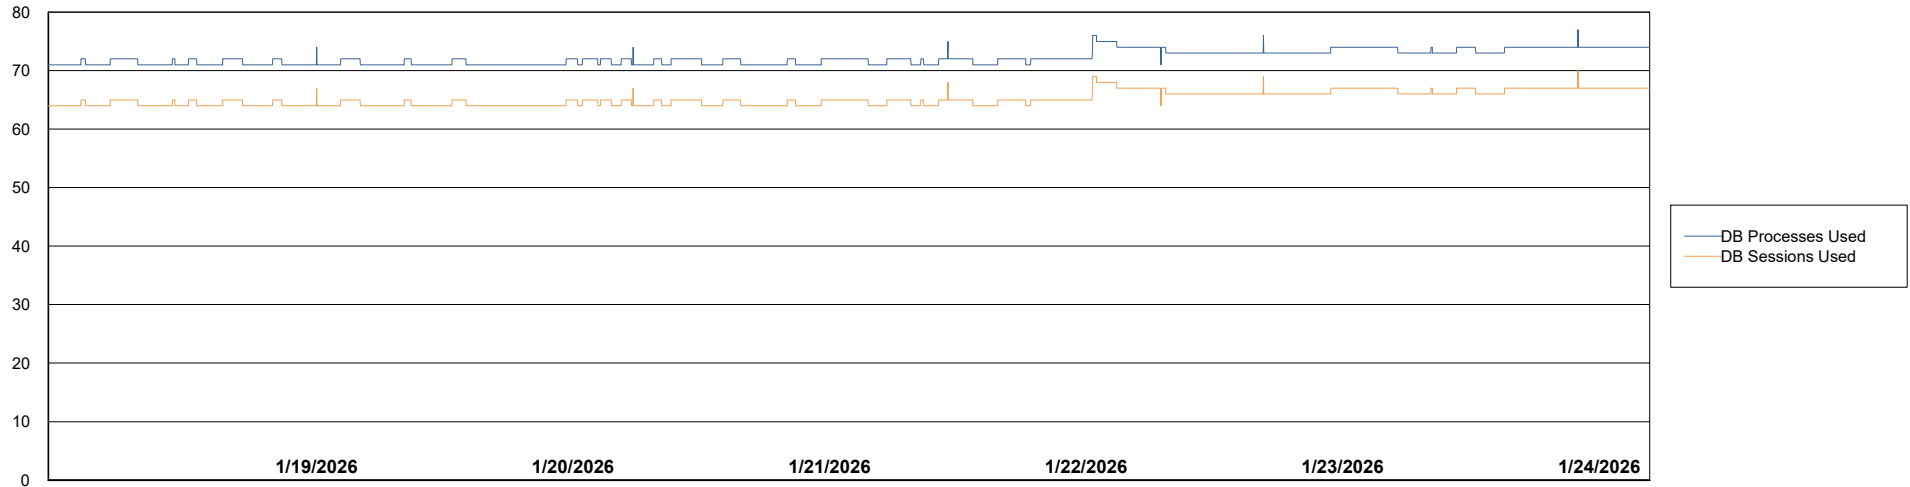

Database Performance ECT-DBS2-TOR_PROD_HSBABS1

DB Processes Max 0
DB Processes Max 1,000
DB Processes Max 4