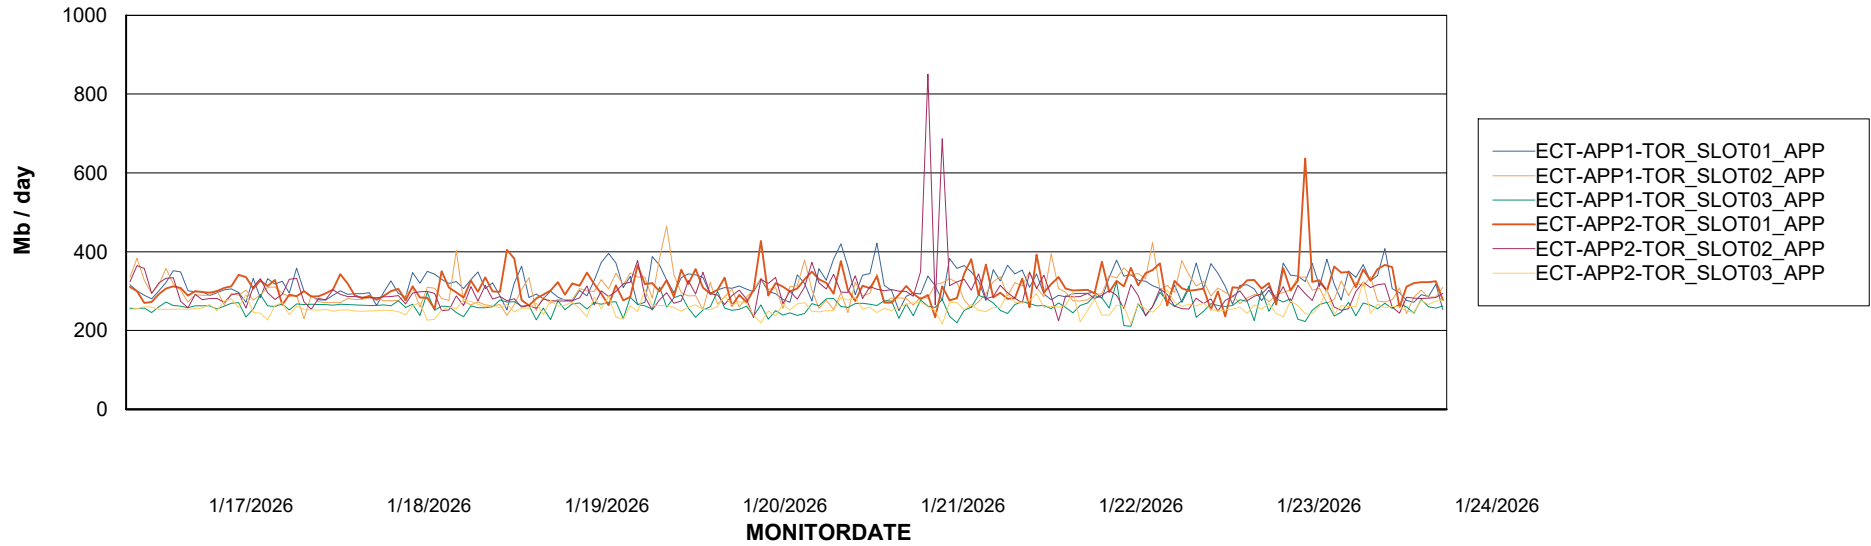

ABSSolute Application Server Services

Avg memory used per ABS Server Service