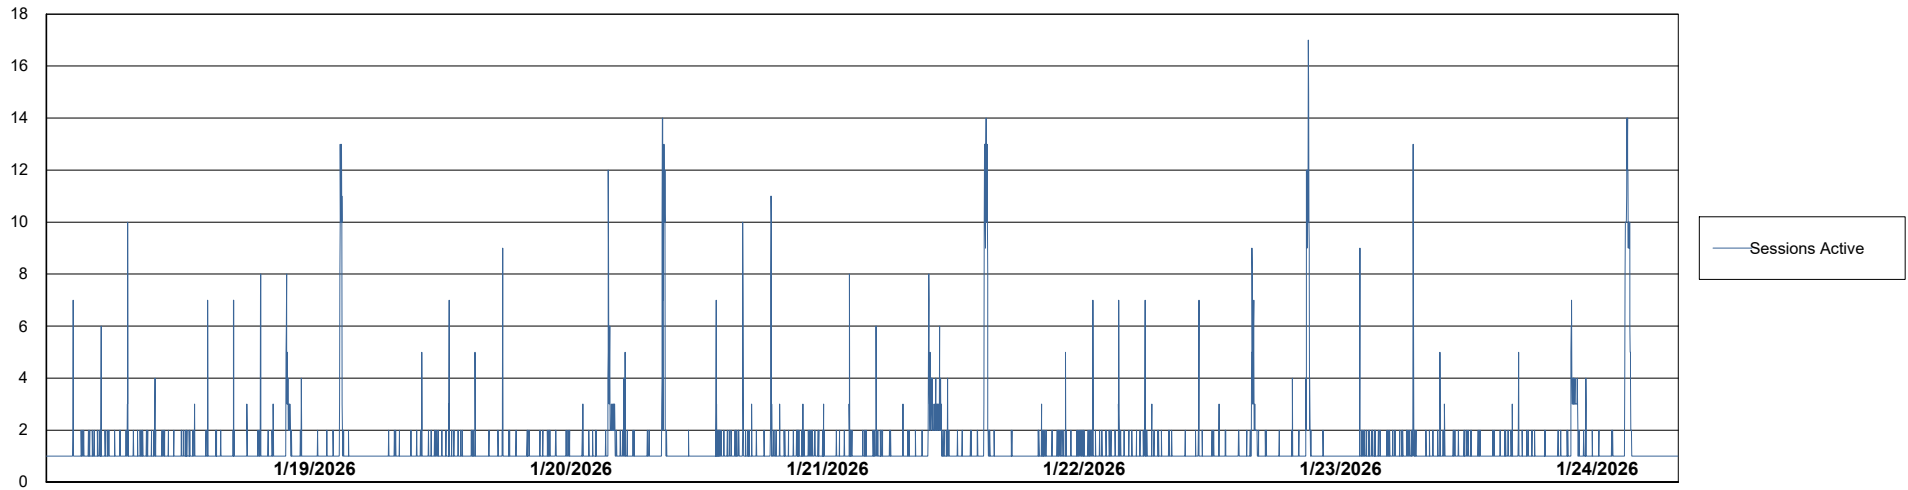

Database Performance ECT-DBS1-TOR_PROD_ABS1