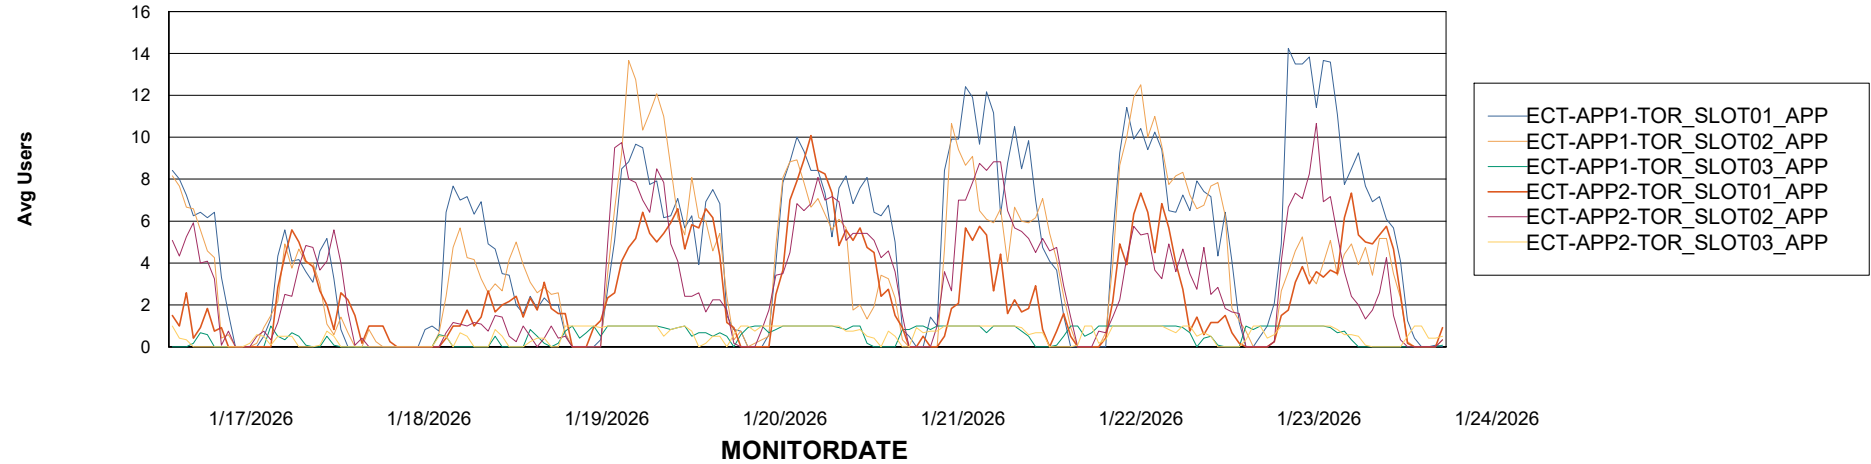

Avg users per day per ABS server