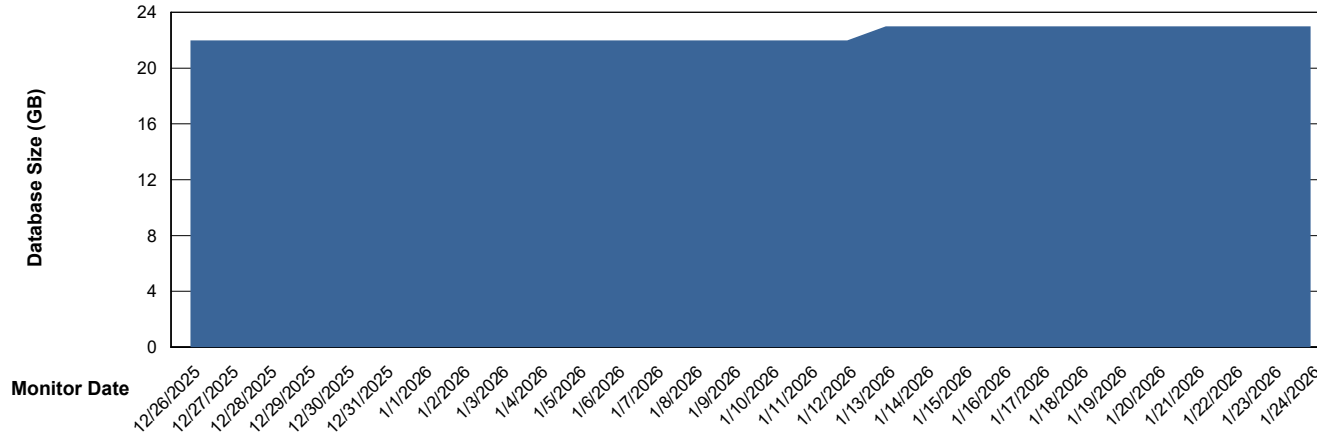

DATABASE SIZE ECT-BI-TOR_ABS1

Database growth over last month