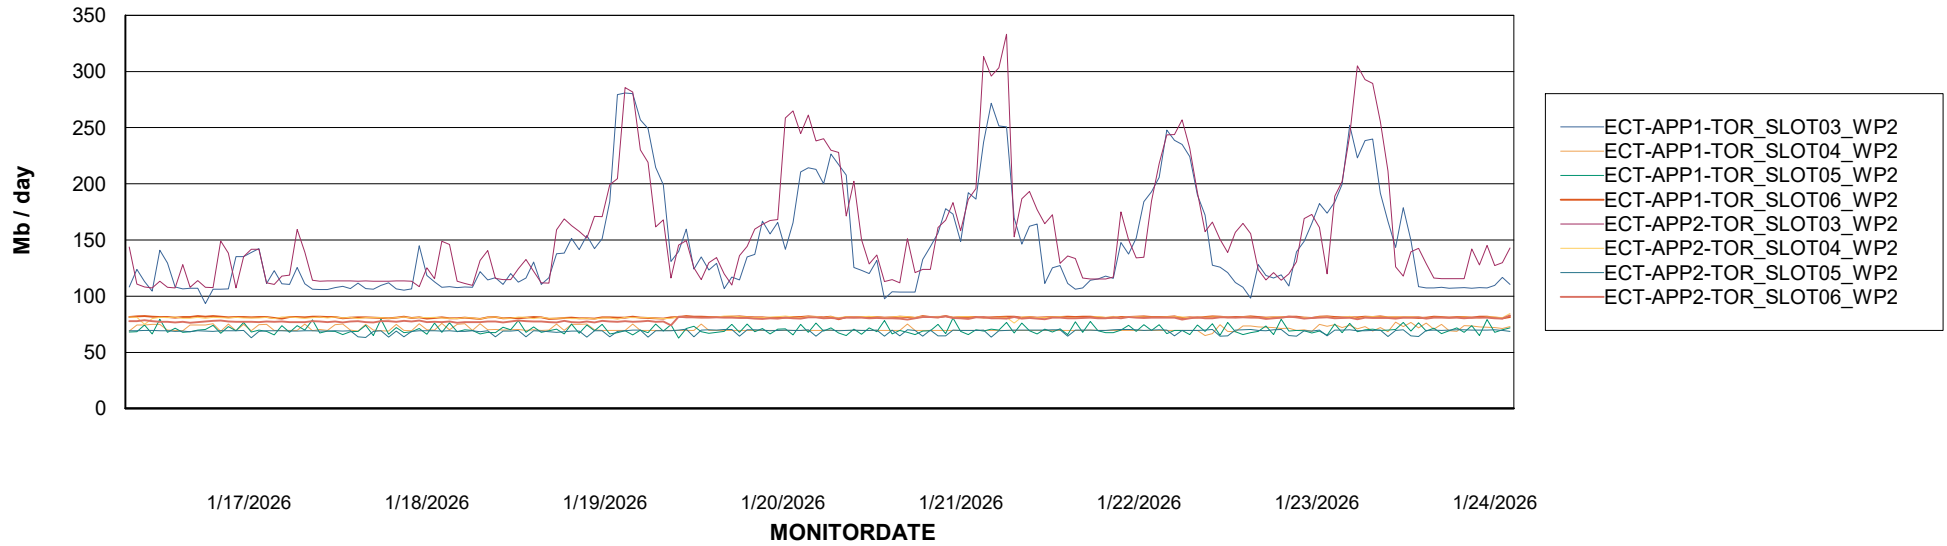

ABSSolute Web Component Services

Avg memory used per ABS Web component