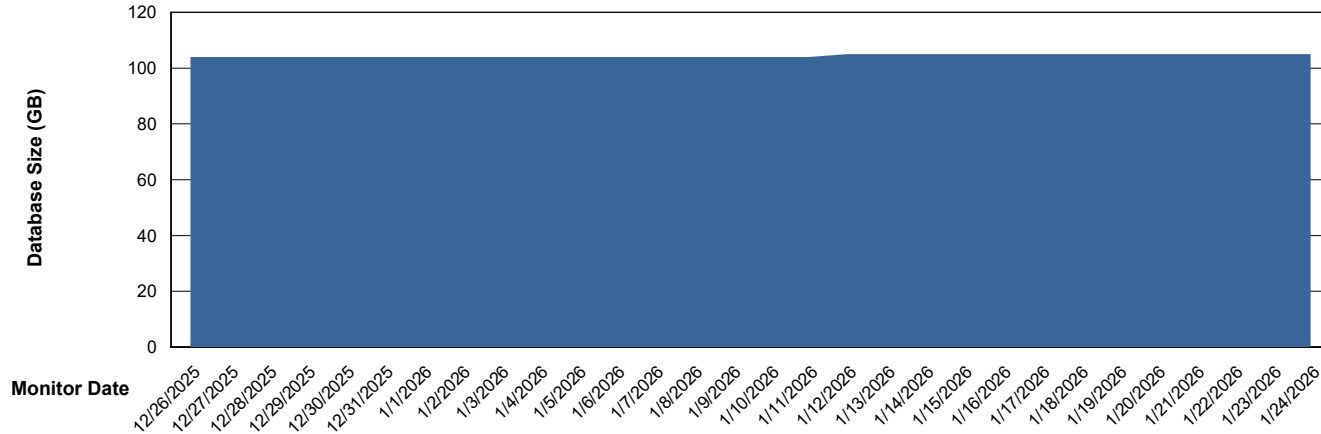

Weekly SLA Customer Report

Customer ECL_Production
Database ID 156

Database Performance ECL_PRD_ECLABS_ABS1

Weekly SLA Customer Report

Customer ECL_Production
Database ID 156

Database Performance ECL_PRD_ECL-ABS-BI_ABS1

Weekly SLA Customer Report

Customer ECL_Production
Database ID 156

Database Performance ECL_PRD_ECLABS-TEST_HSBABS1

DB Processes Max 1,000

Weekly SLA Customer Report

Customer ECL_Production
Database ID 156

DATABASE SIZE ECL_PRD_ECLABS_ABS1

Database growth over last month

DATABASE SIZE ECL_PRD_ECL-ABS-BI_ABS1

Database growth over last month

Weekly SLA Customer Report

Customer ECL_Production
 Database ID 156

Database Tablespace ECL_PRD_ECLABS_ABS1