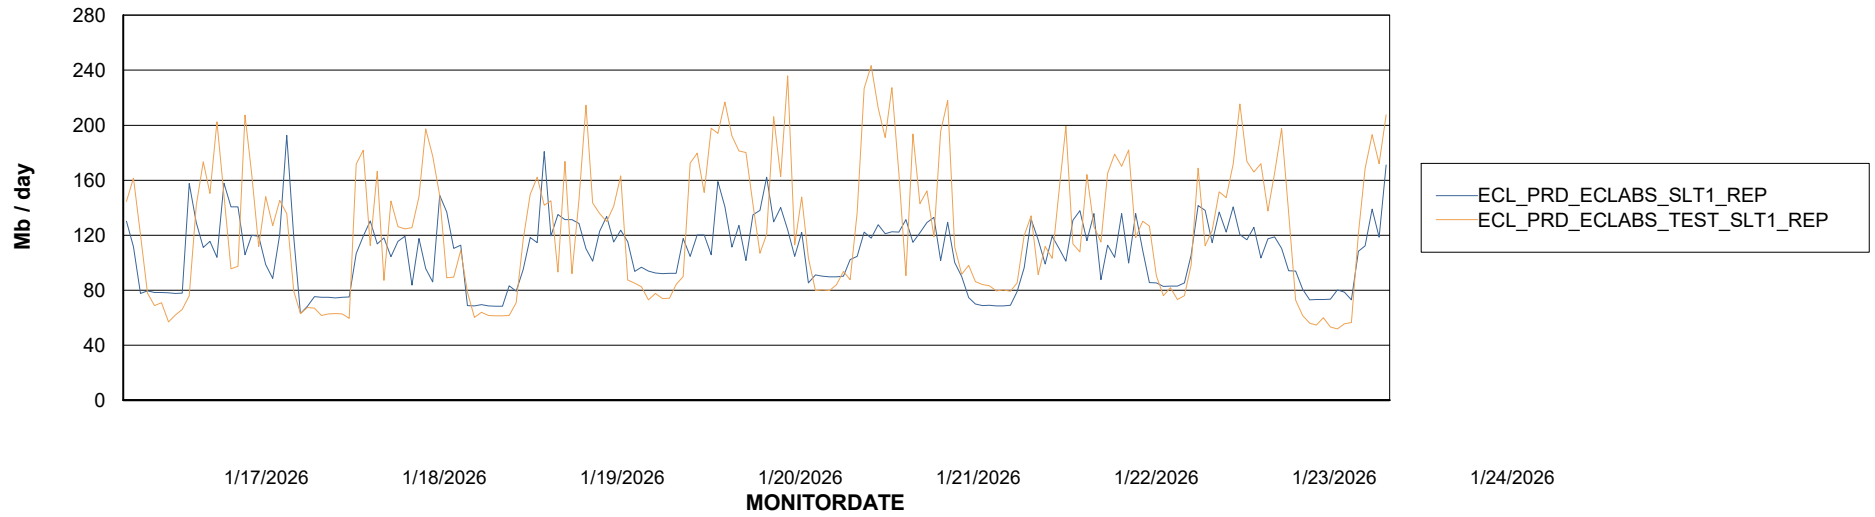

Avg memory used per ABS Server Service

Avg users per day per ABS server

Weekly SLA Customer Report

Customer ECL_Production
Database ID 156

ABSSolute Application ReportServer Services

Avg memory used per ReportServer Service