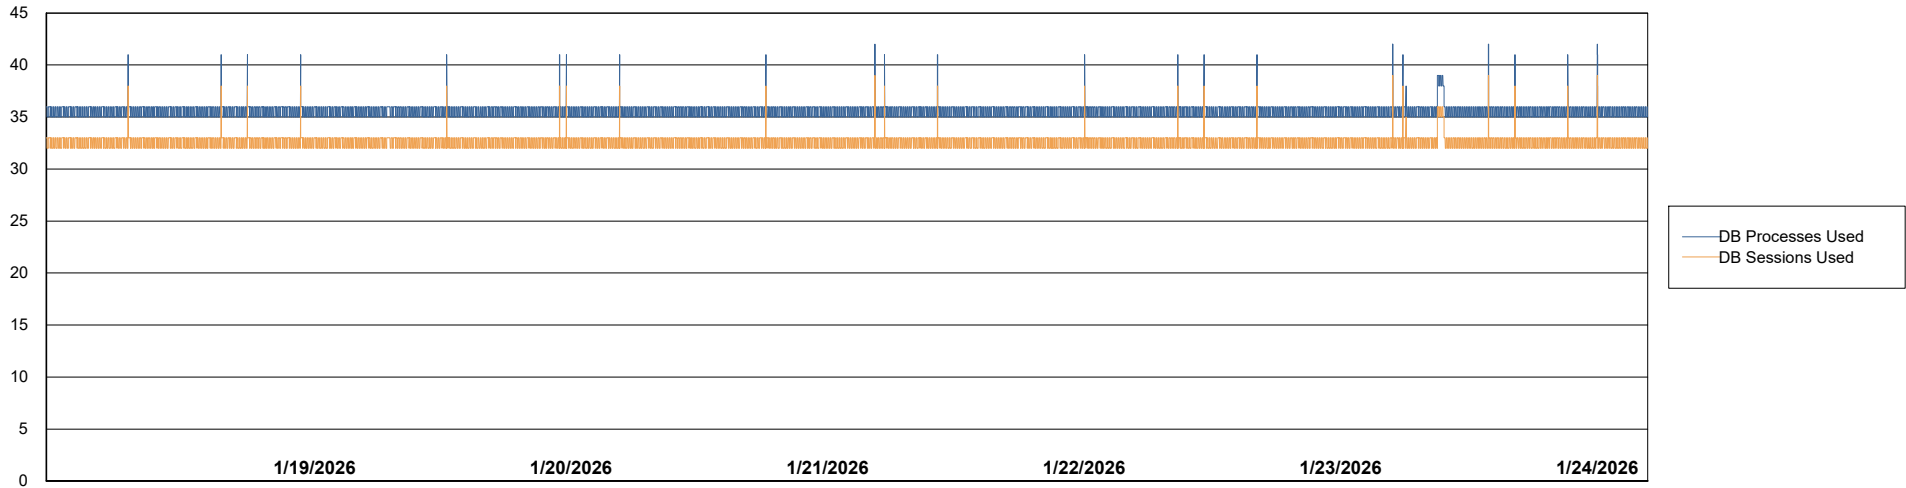

Database Performance ECL_PRD_ECLABS-TEST_HSBABS1

DB Processes Max 1,000