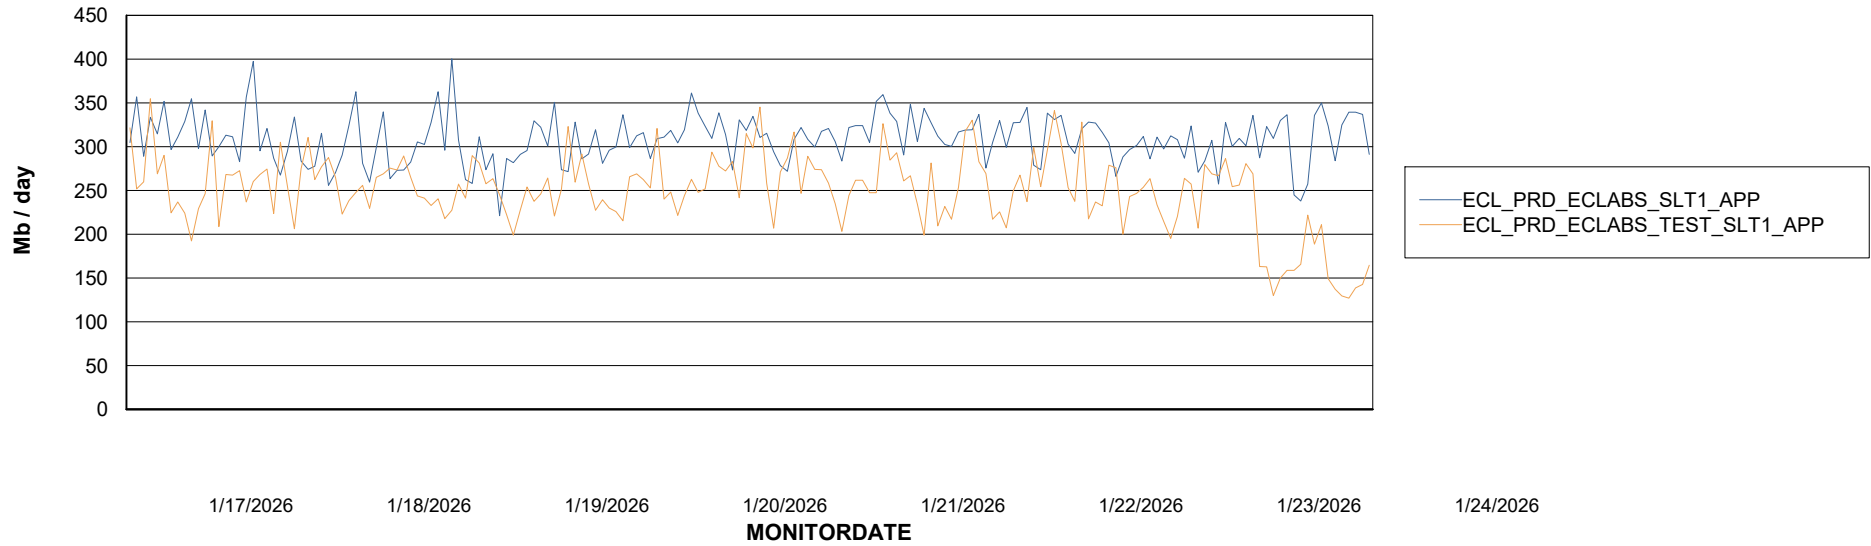

ABSSolute Application Server Services

Avg memory used per ABS Server Service