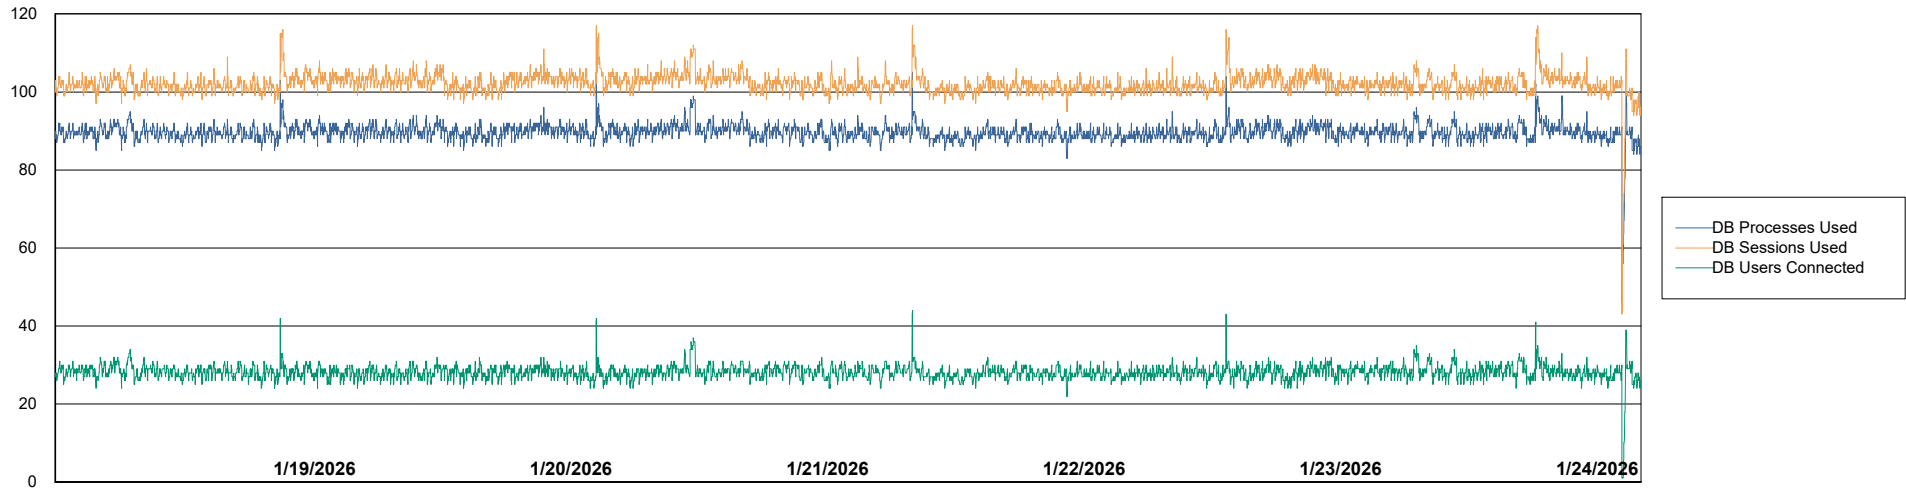

Weekly SLA Customer Report

Customer ECL_Production
Database ID 156

Database Performance ECL_PRD_ECLABS_ABS1

Weekly SLA Customer Report

Customer ECL_Production
Database ID 156

Database Performance ECL_PRD_ECL-ABS-BI_ABS1