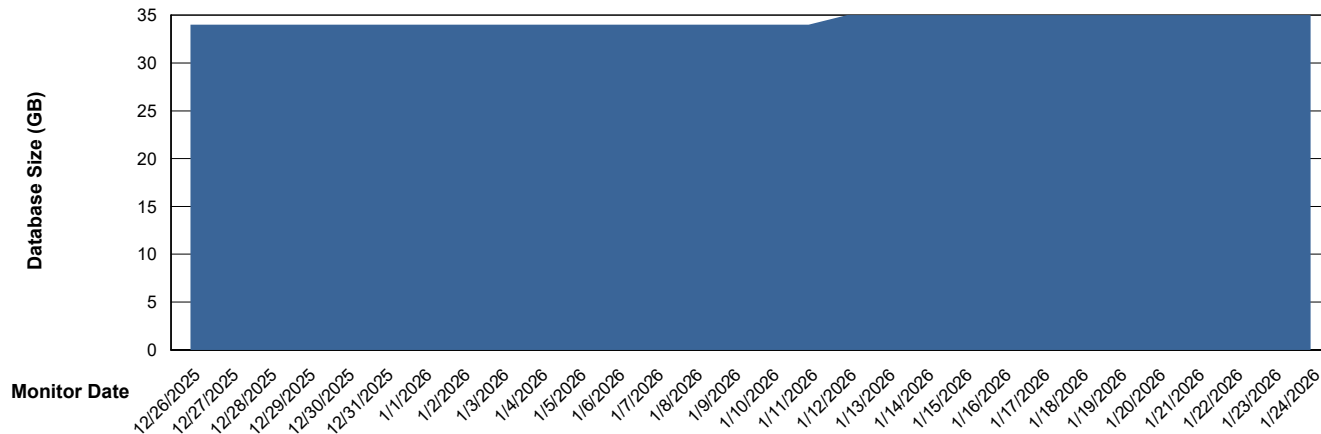

Weekly SLA Customer Report

Customer ECL_Production
Database ID 156

Database Performance ECL_PRD_ECLABS-TEST_HSBABS1

DB Processes Max 1,000

Weekly SLA Customer Report

Customer ECL_Production
Database ID 156

DATABASE SIZE ECL_PRD_ECLABS_ABS1

Database growth over last month

DATABASE SIZE ECL_PRD_ECL-ABS-BI_ABS1

Database growth over last month

Weekly SLA Customer Report

Customer ECL_Production
 Database ID 156

Database Tablespace ECL_PRD_ECLABS_ABS1