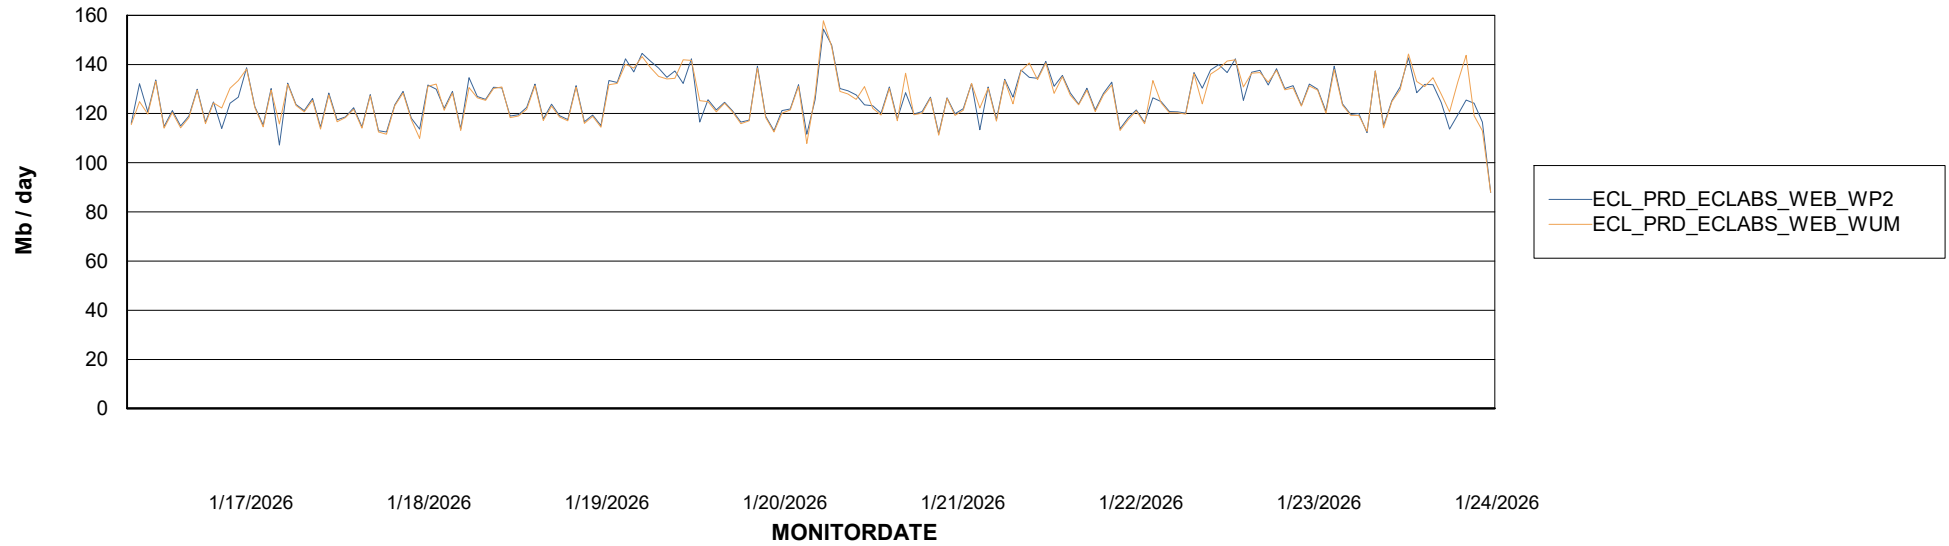

ABSSolute Web Component Services

Avg memory used per ABS Web component