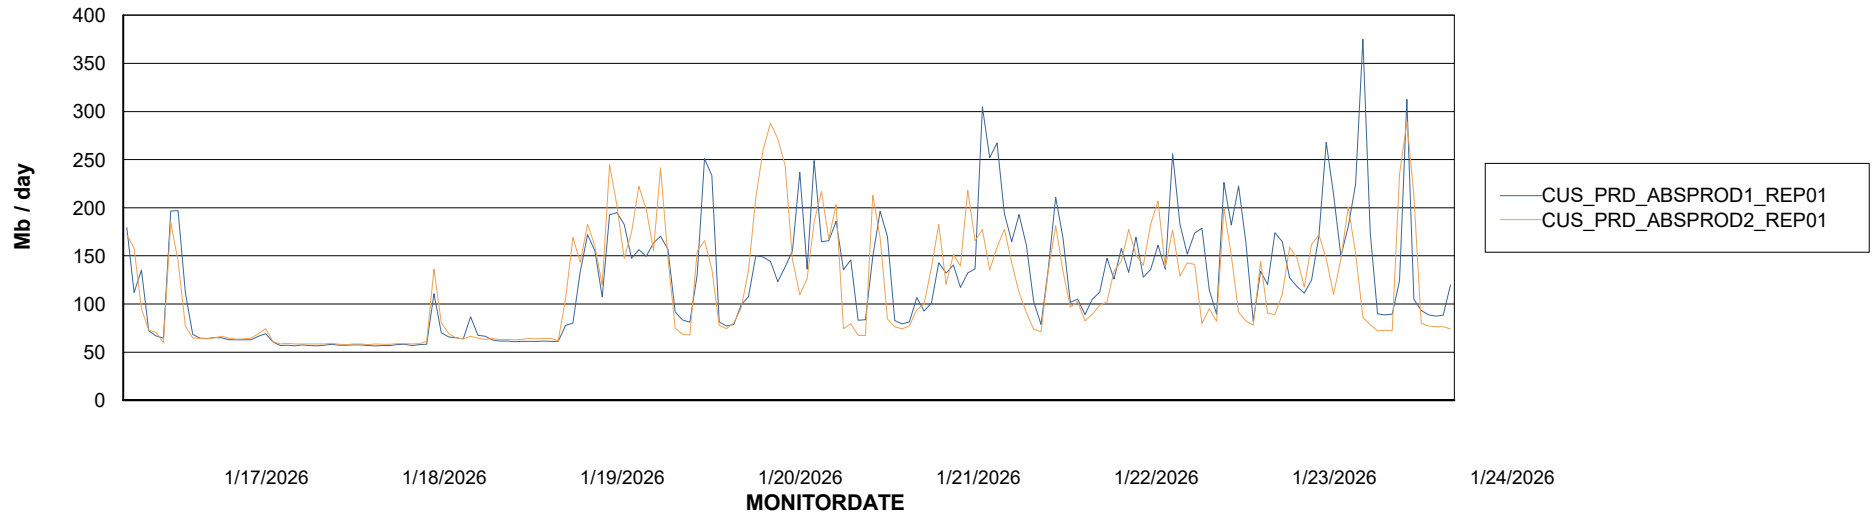

ABSSolute Application ReportServer Services

Avg memory used per ReportServer Service