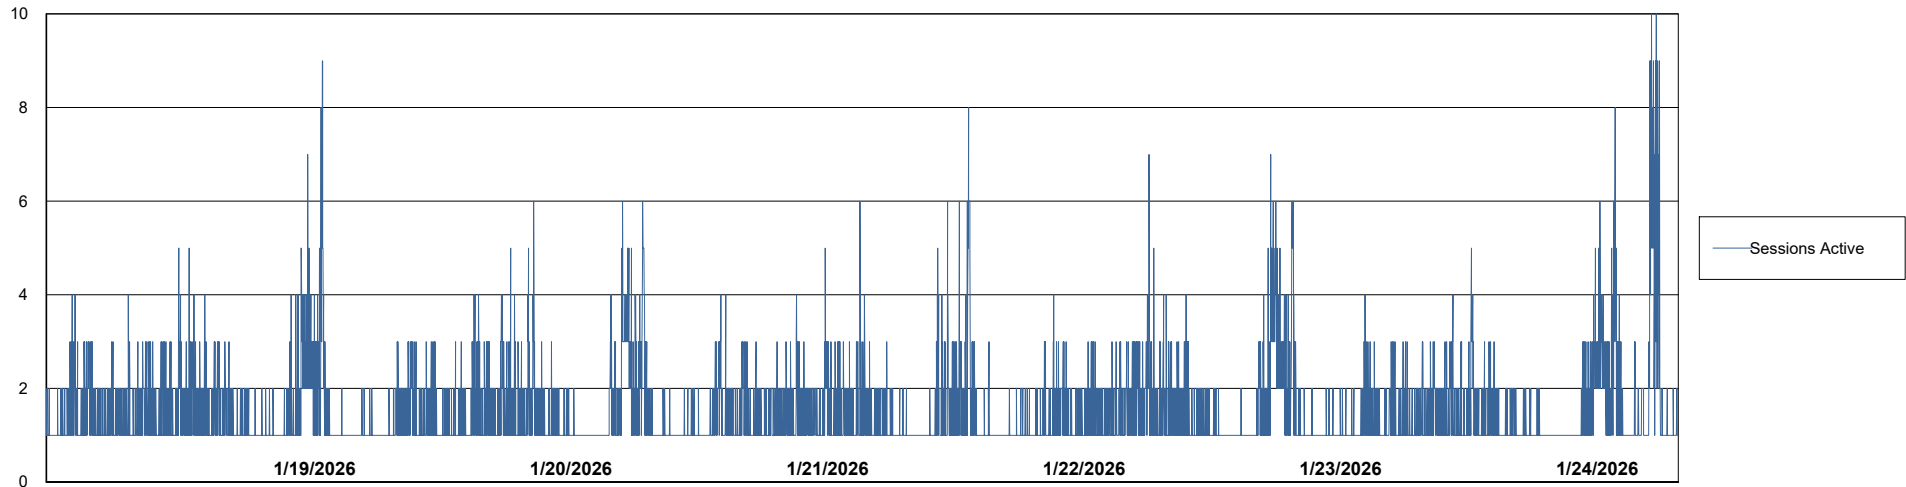

Database Performance CUS_PRD_ABSDB1_ABS1