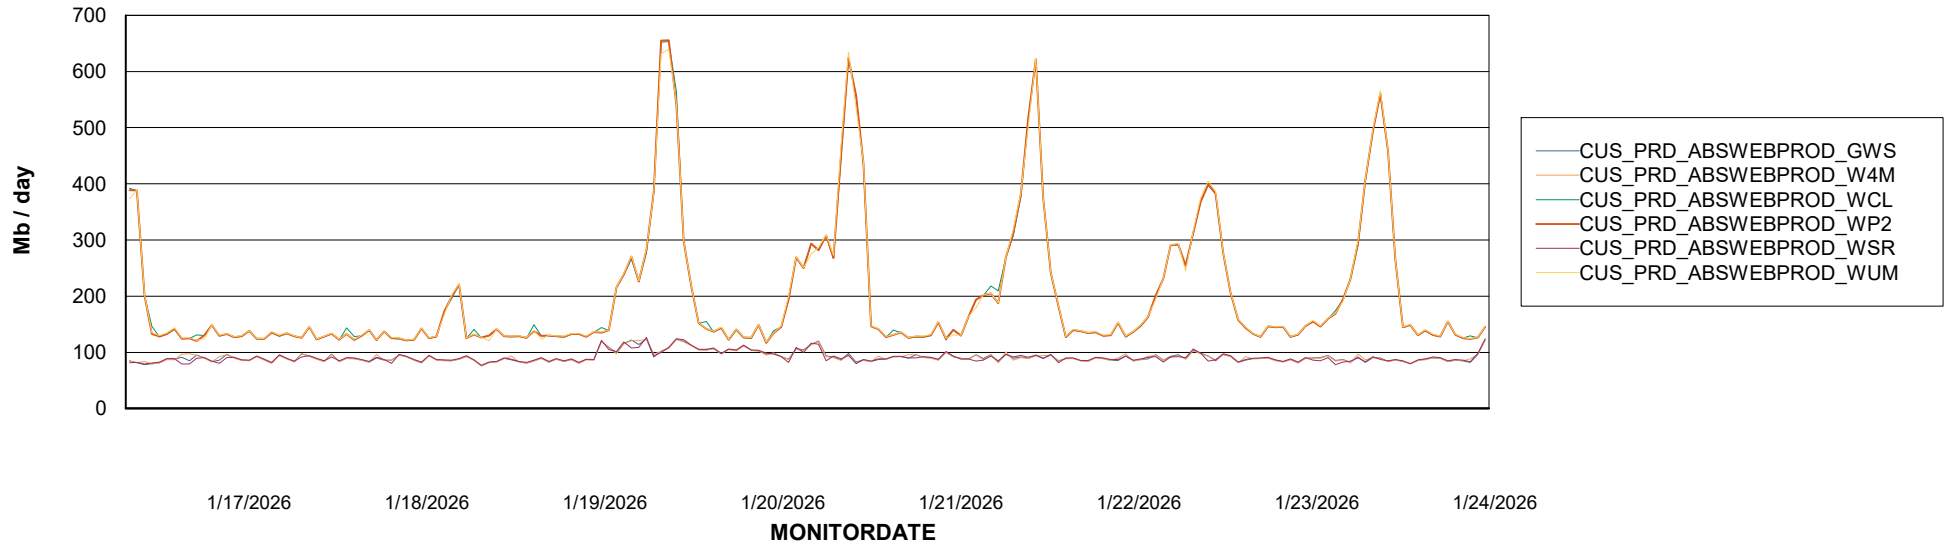

Avg memory used per ReportServer Service

Weekly SLA Customer Report

Customer CUS_Production (24/7)
Database ID 131

ABSSolute Web Component Services

Avg memory used per ABS Web component

Weekly SLA Customer Report