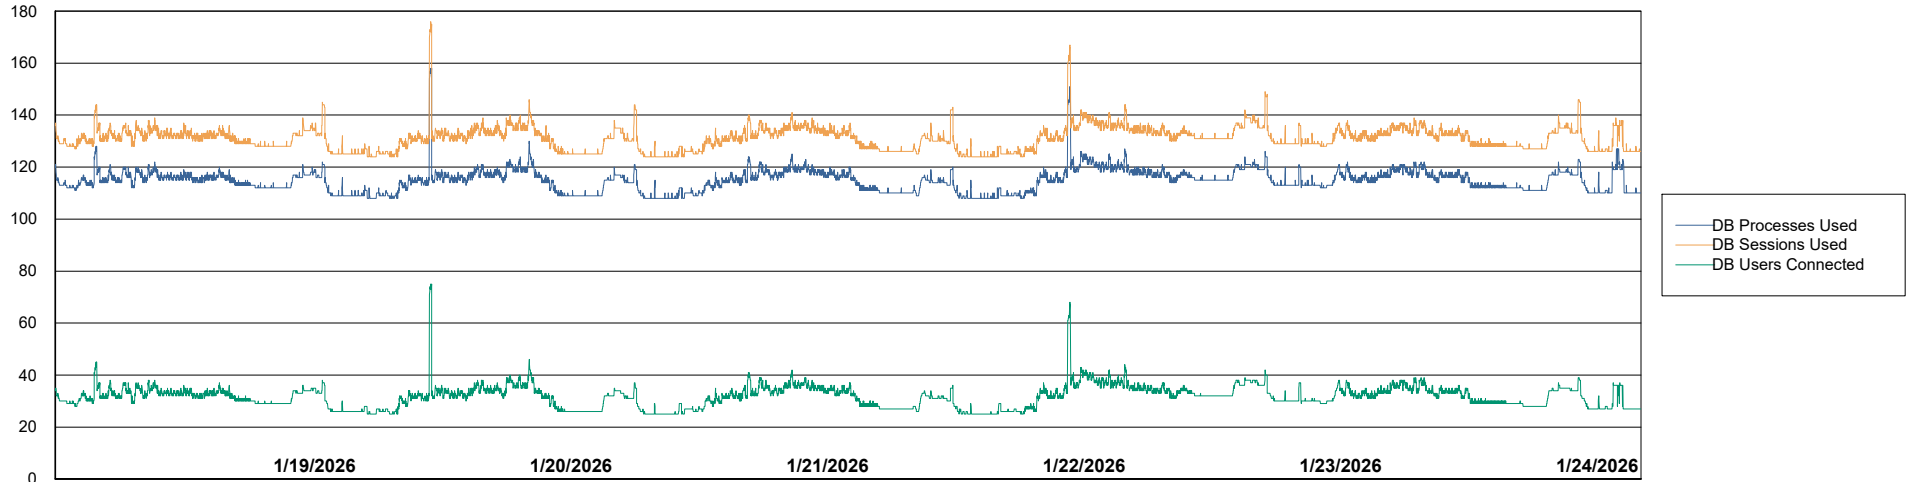

Database Performance CUS_PRD_ABSDB1_ABS1