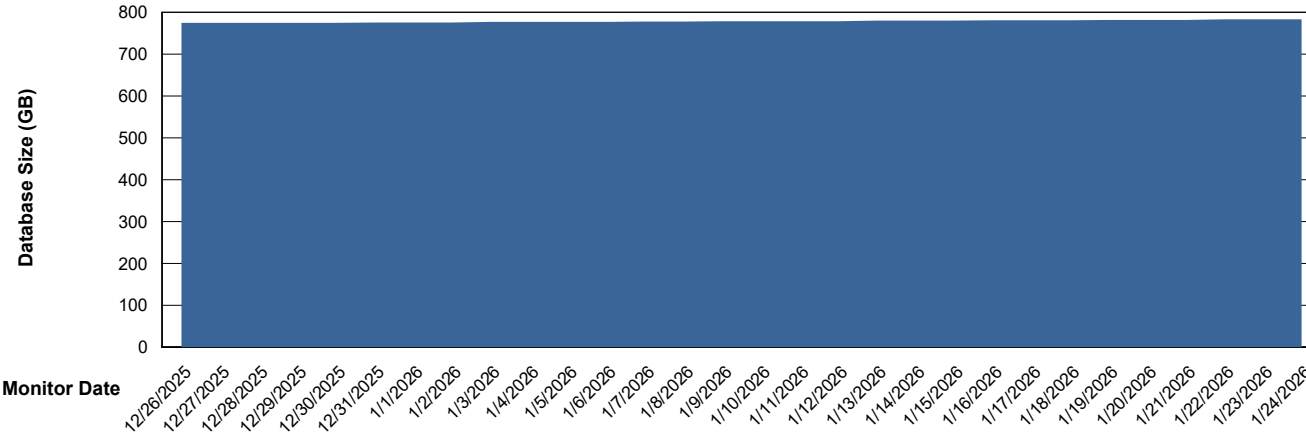

DB Processes Max 1,000

Weekly SLA Customer Report

Customer CUS_Production (24/7)
 Database ID 131

DATABASE SIZE CUS_PRD_ABSDB1_ABS1

Database growth over last month

Database Tablespace CUS_PRD_ABSDB1_ABS1

Date	Tablespace Name	Filesize (Gb)	Usedsize (Gb)	Percentage free
1/24/2026	ABSDATA	337	283	16
	INDX	576	485	16
1/23/2026	ABSDATA	337	283	16
	INDX	576	484	16
1/22/2026	ABSDATA	337	283	16
	INDX	576	484	16
1/21/2026	ABSDATA	337	282	16
	INDX	576	484	16
1/20/2026	ABSDATA	337	282	16
	INDX	576	484	16
1/19/2026	ABSDATA	337	282	16
	INDX	576	483	16
1/18/2026	ABSDATA	337	282	16
	INDX	576	483	16

Weekly SLA Customer Report

Customer CUS_Production (24/7)
Database ID 131

Standby Database Health CUS_Production (24/7)

Recovery lag for last 7 days

Weekly SLA Customer Report

Customer CUS_Production (24/7)
Database ID 131