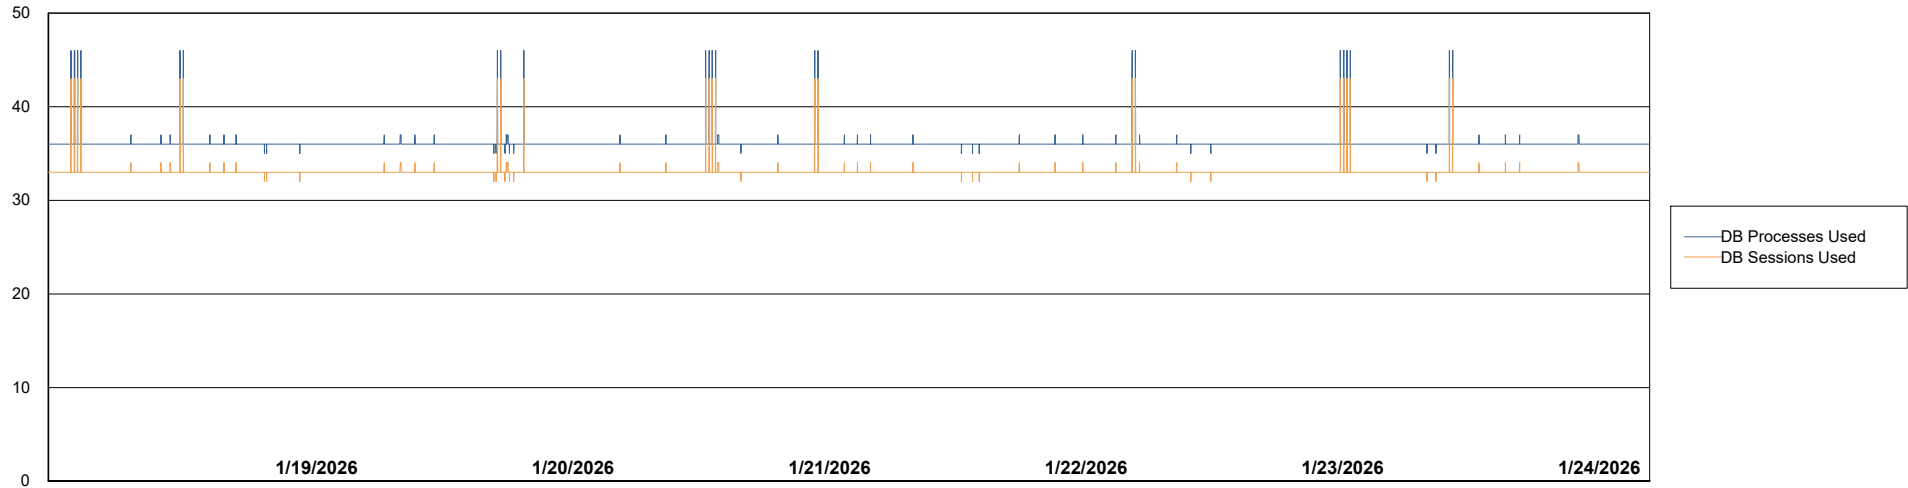

Database Performance CUS_PRD_ABSDB2_HSBABS1

DB Processes Max 1,000