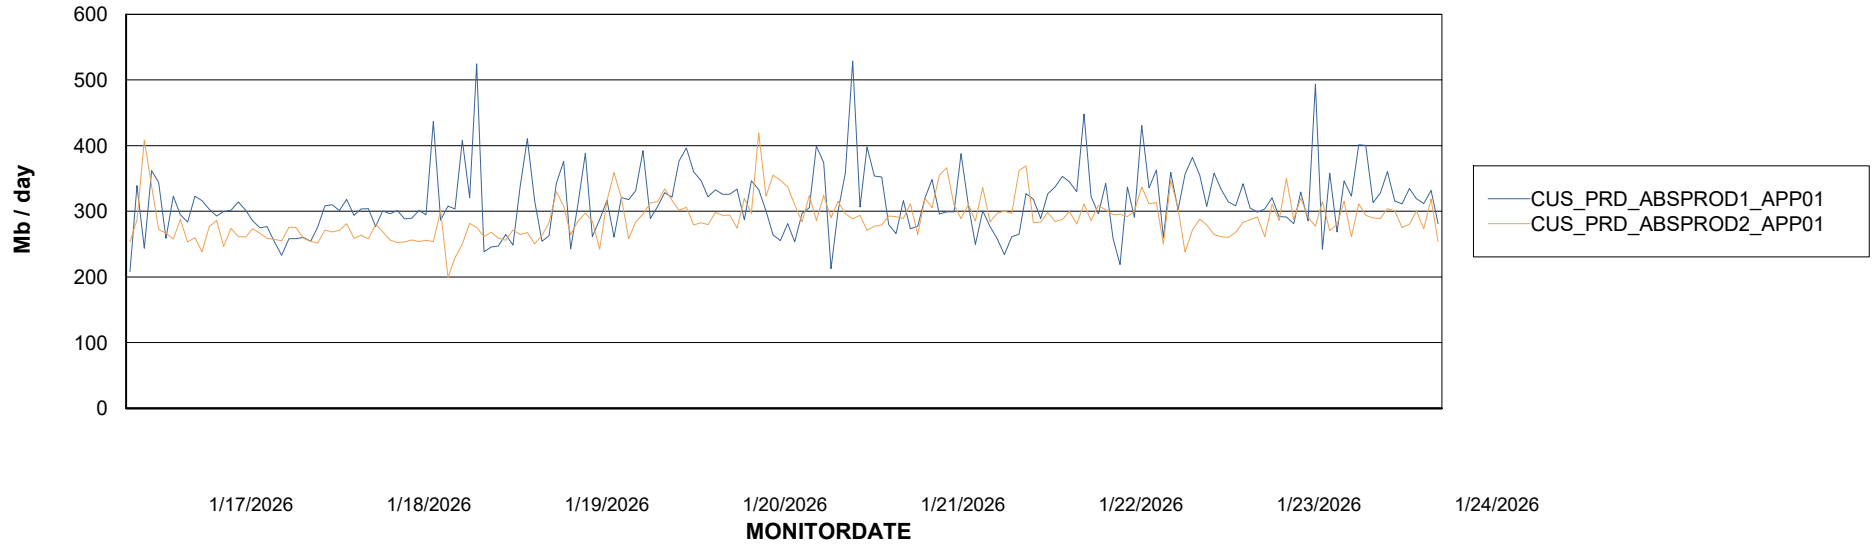

ABSSolute Application Server Services

Avg memory used per ABS Server Service