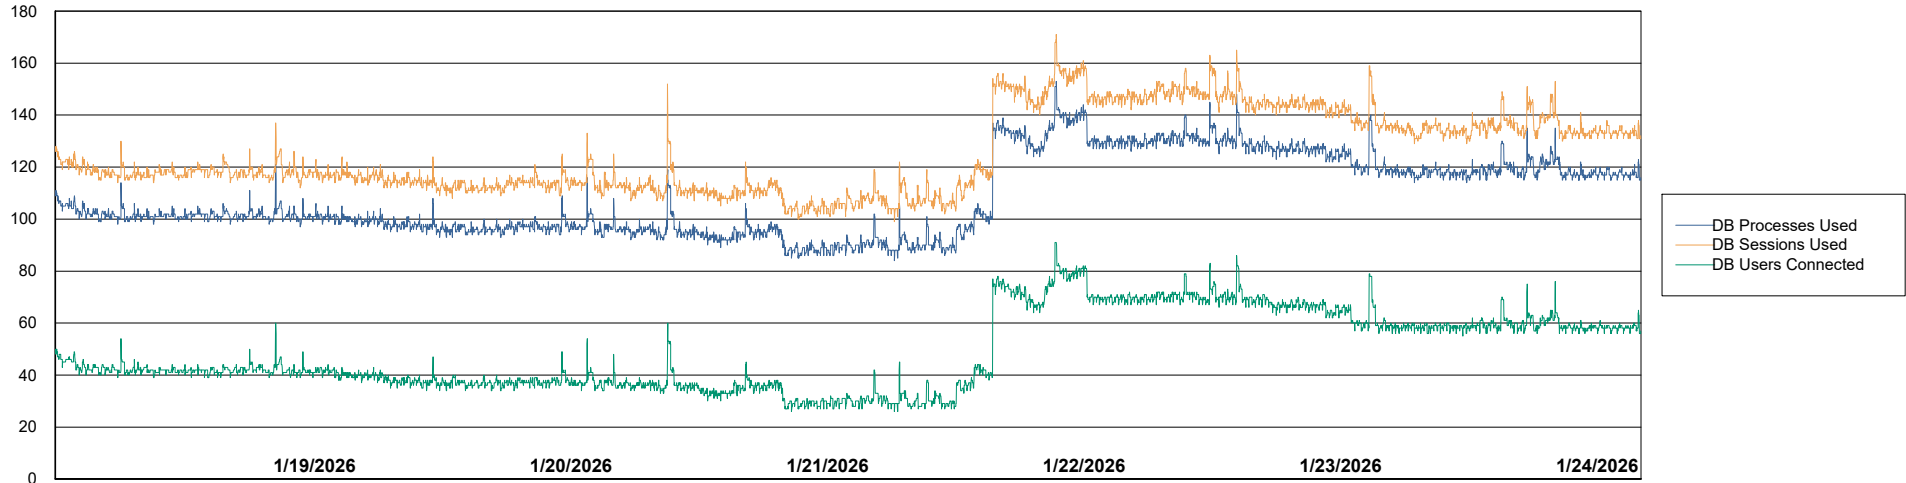

Database Performance: CLB-BI2-AMS_ABS1_DB