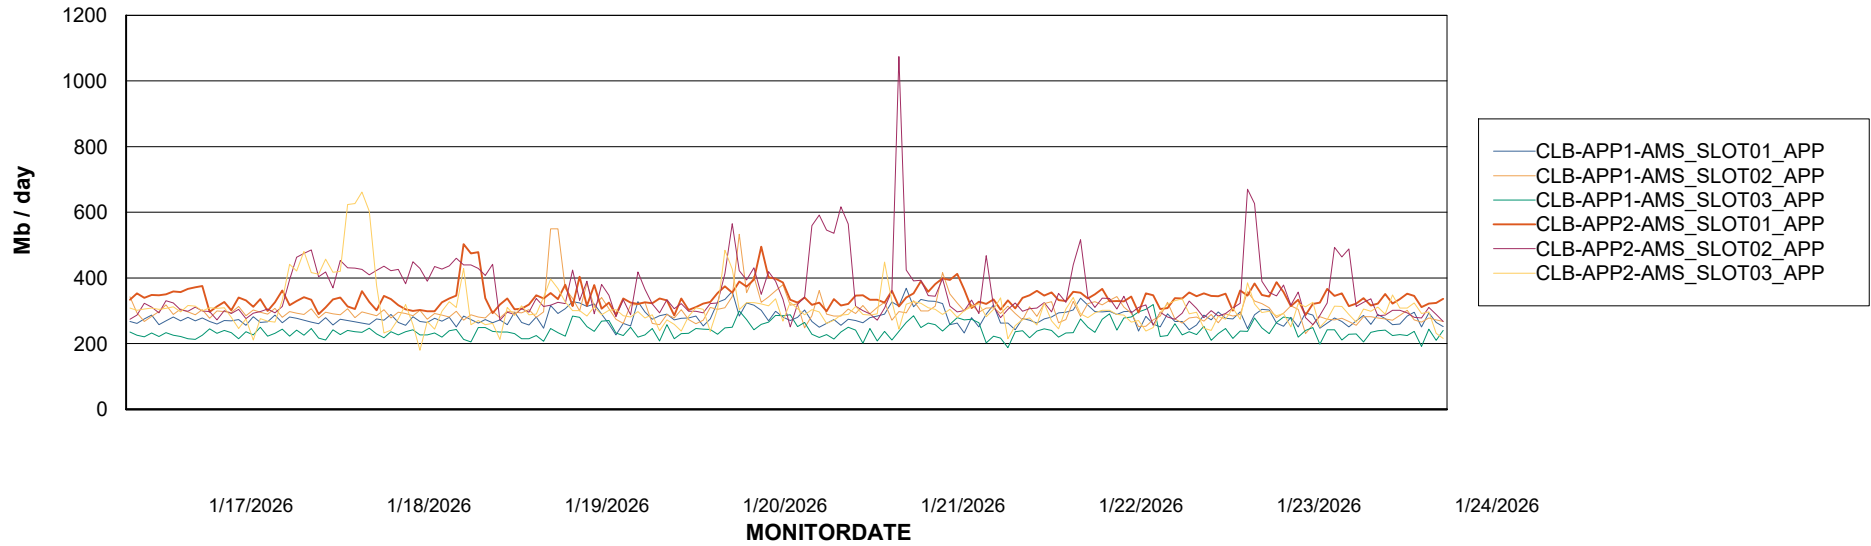

ABSSolute Application Server Services

Avg memory used per ABS Server Service