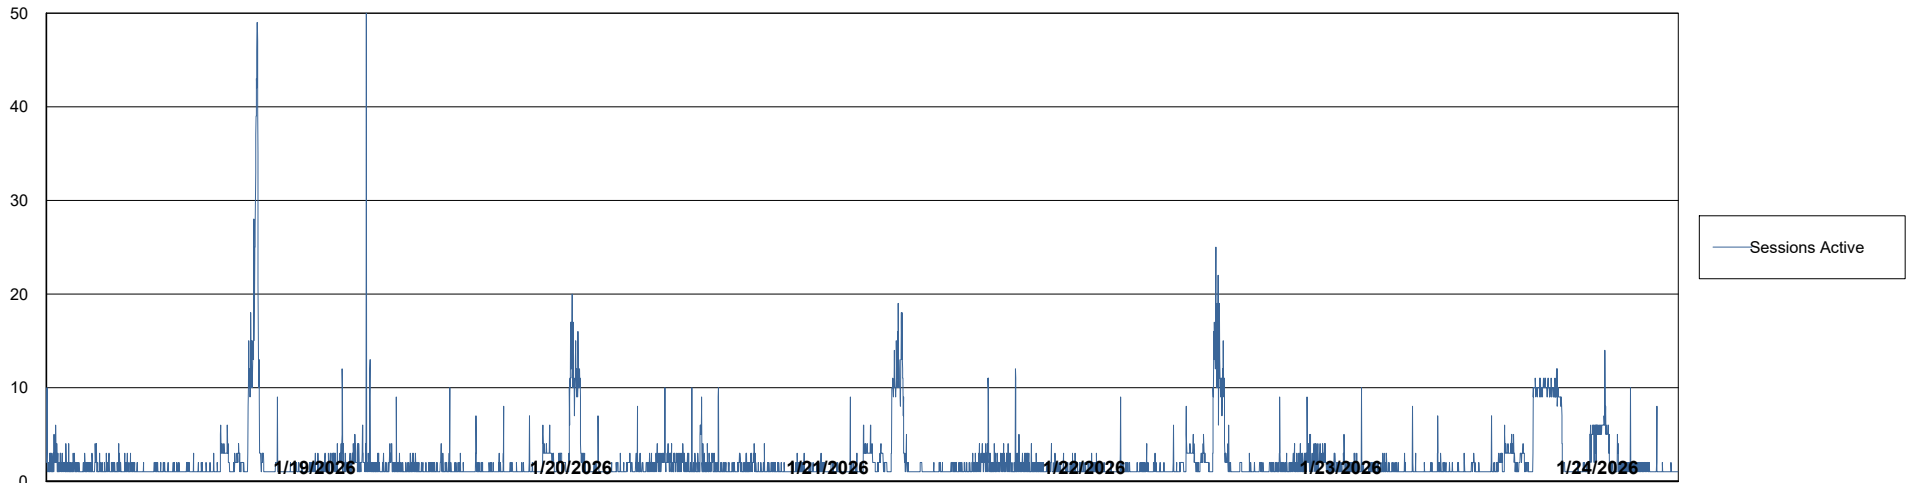

Weekly SLA Customer Report

Customer: CLB OCI AMS Production
Database ID: 196

Database Performance: CLB-BI2-AMS_ABS1_DB

Weekly SLA Customer Report

Customer: CLB OCI AMS Production
Database ID: 196

Database Performance: CLB-DBS1-AMS_PROD_ABS1