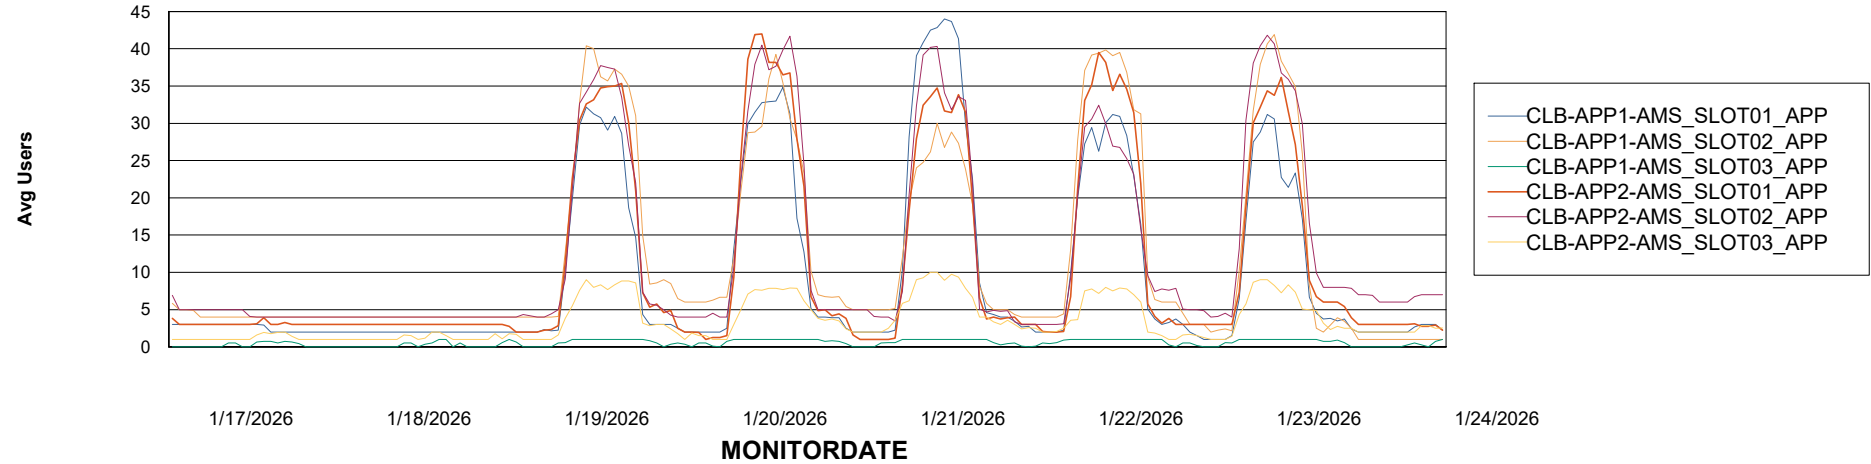

Avg users per day per ABS server