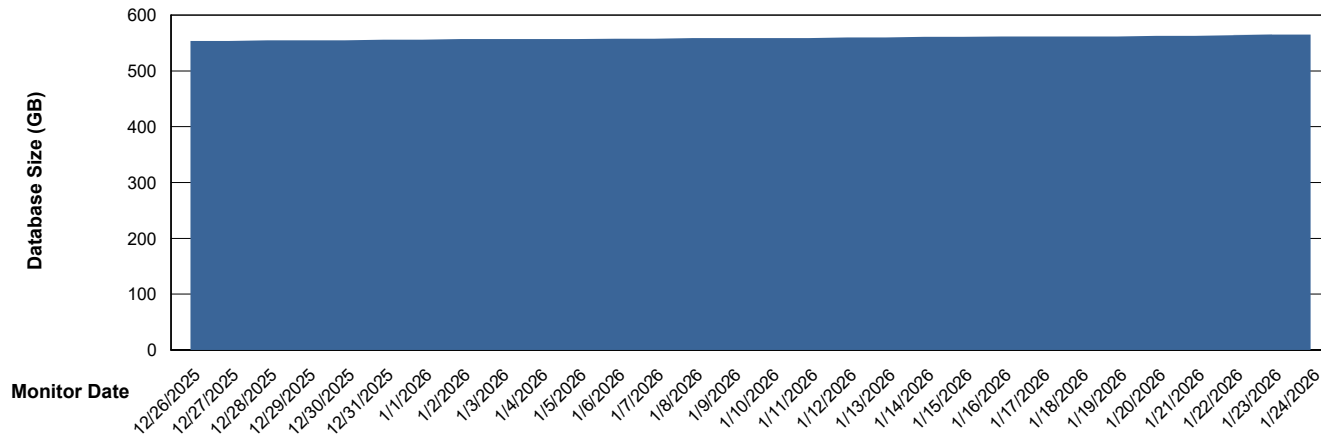

Customer CLB OCI AMS Production
Database ID 196

DATABASE SIZE CLB-BI2-AMS_ABS1_DB

Database growth over last month

DATABASE SIZE CLB-DBS1-AMS_PROD_ABS1

Database growth over last month

Weekly SLA Customer Report