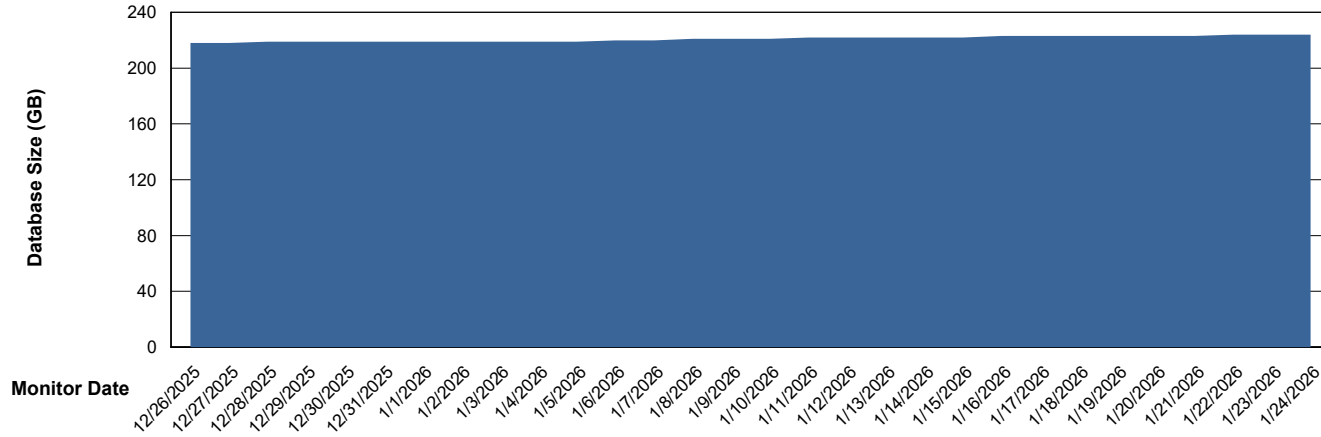

Weekly SLA Customer Report

Customer CLB OCI AMS Production
Database ID 196

Database Performance CLB-DBS2-AMS_PROD_HSBABS1

DB Processes Max 0
DB Processes Max 4
DB Processes Max 1,000

Weekly SLA Customer Report

Customer CLB OCI AMS Production
Database ID 196

DATABASE SIZE CLB-BI2-AMS_ABS1_DB

Database growth over last month

DATABASE SIZE CLB-DBS1-AMS_PROD_ABS1

Database growth over last month

Weekly SLA Customer Report