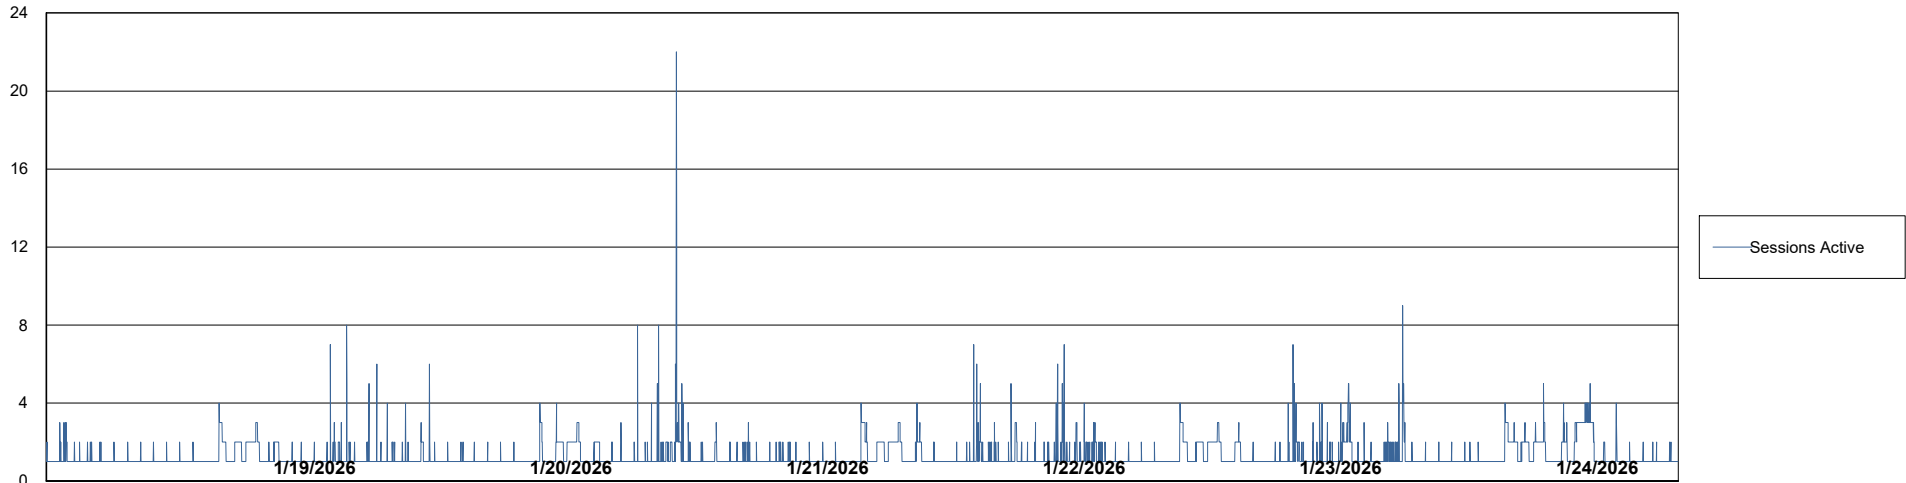

Database Performance: CLB-BI2-AMS_ABS1_DB