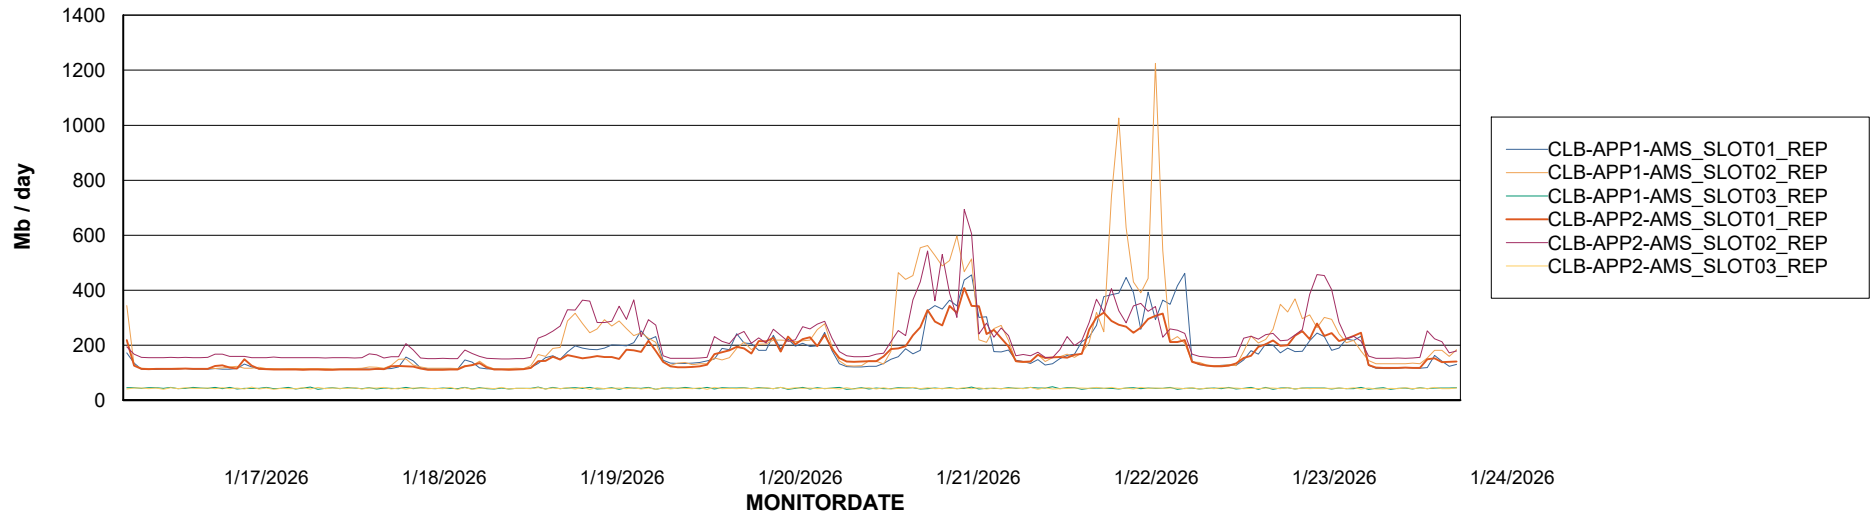

Avg memory used per ABS Server Service

Avg users per day per ABS server

Weekly SLA Customer Report

Customer CLB OCI AMS Production
Database ID 196

ABSSolute Application ReportServer Services

Avg memory used per ReportServer Service