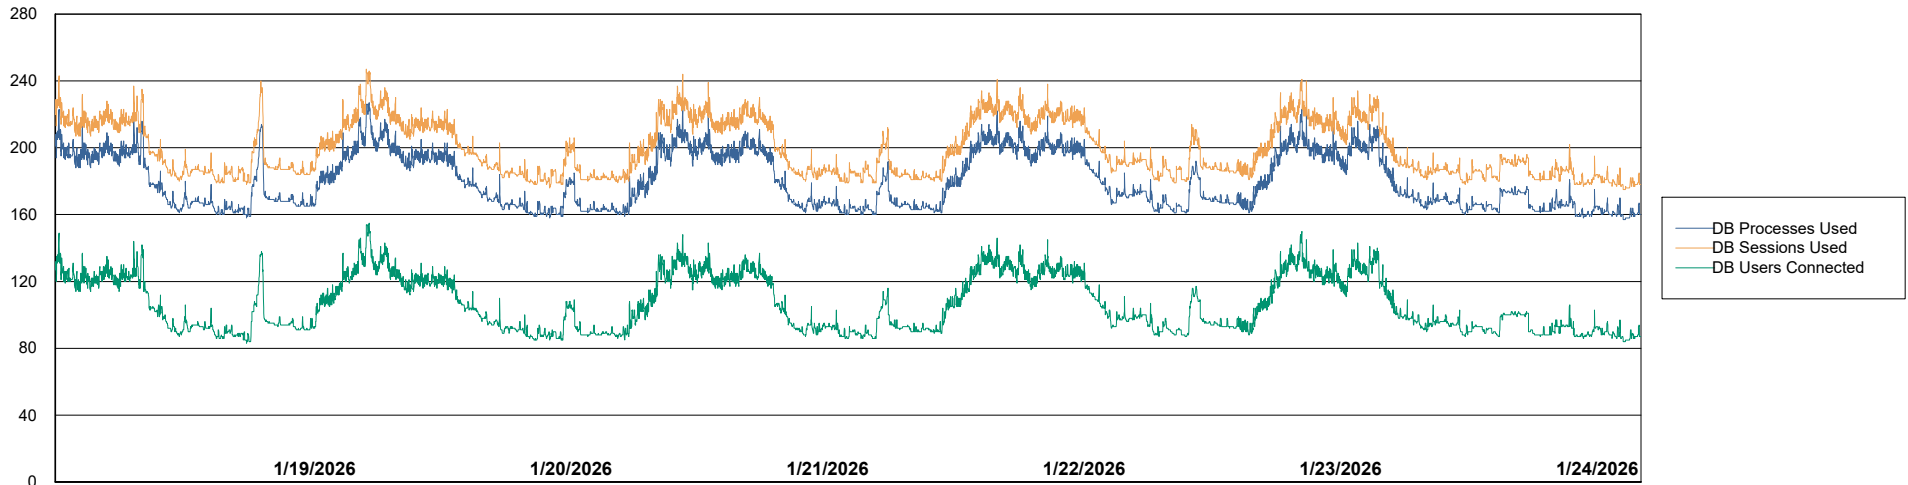

Weekly SLA Customer Report

Customer: CLB OCI AMS Production
Database ID: 196

Database Performance: CLB-BI2-AMS_ABS1_DB

Weekly SLA Customer Report

Customer: CLB OCI AMS Production
Database ID: 196

Database Performance: CLB-DBS1-AMS_PROD_ABS1